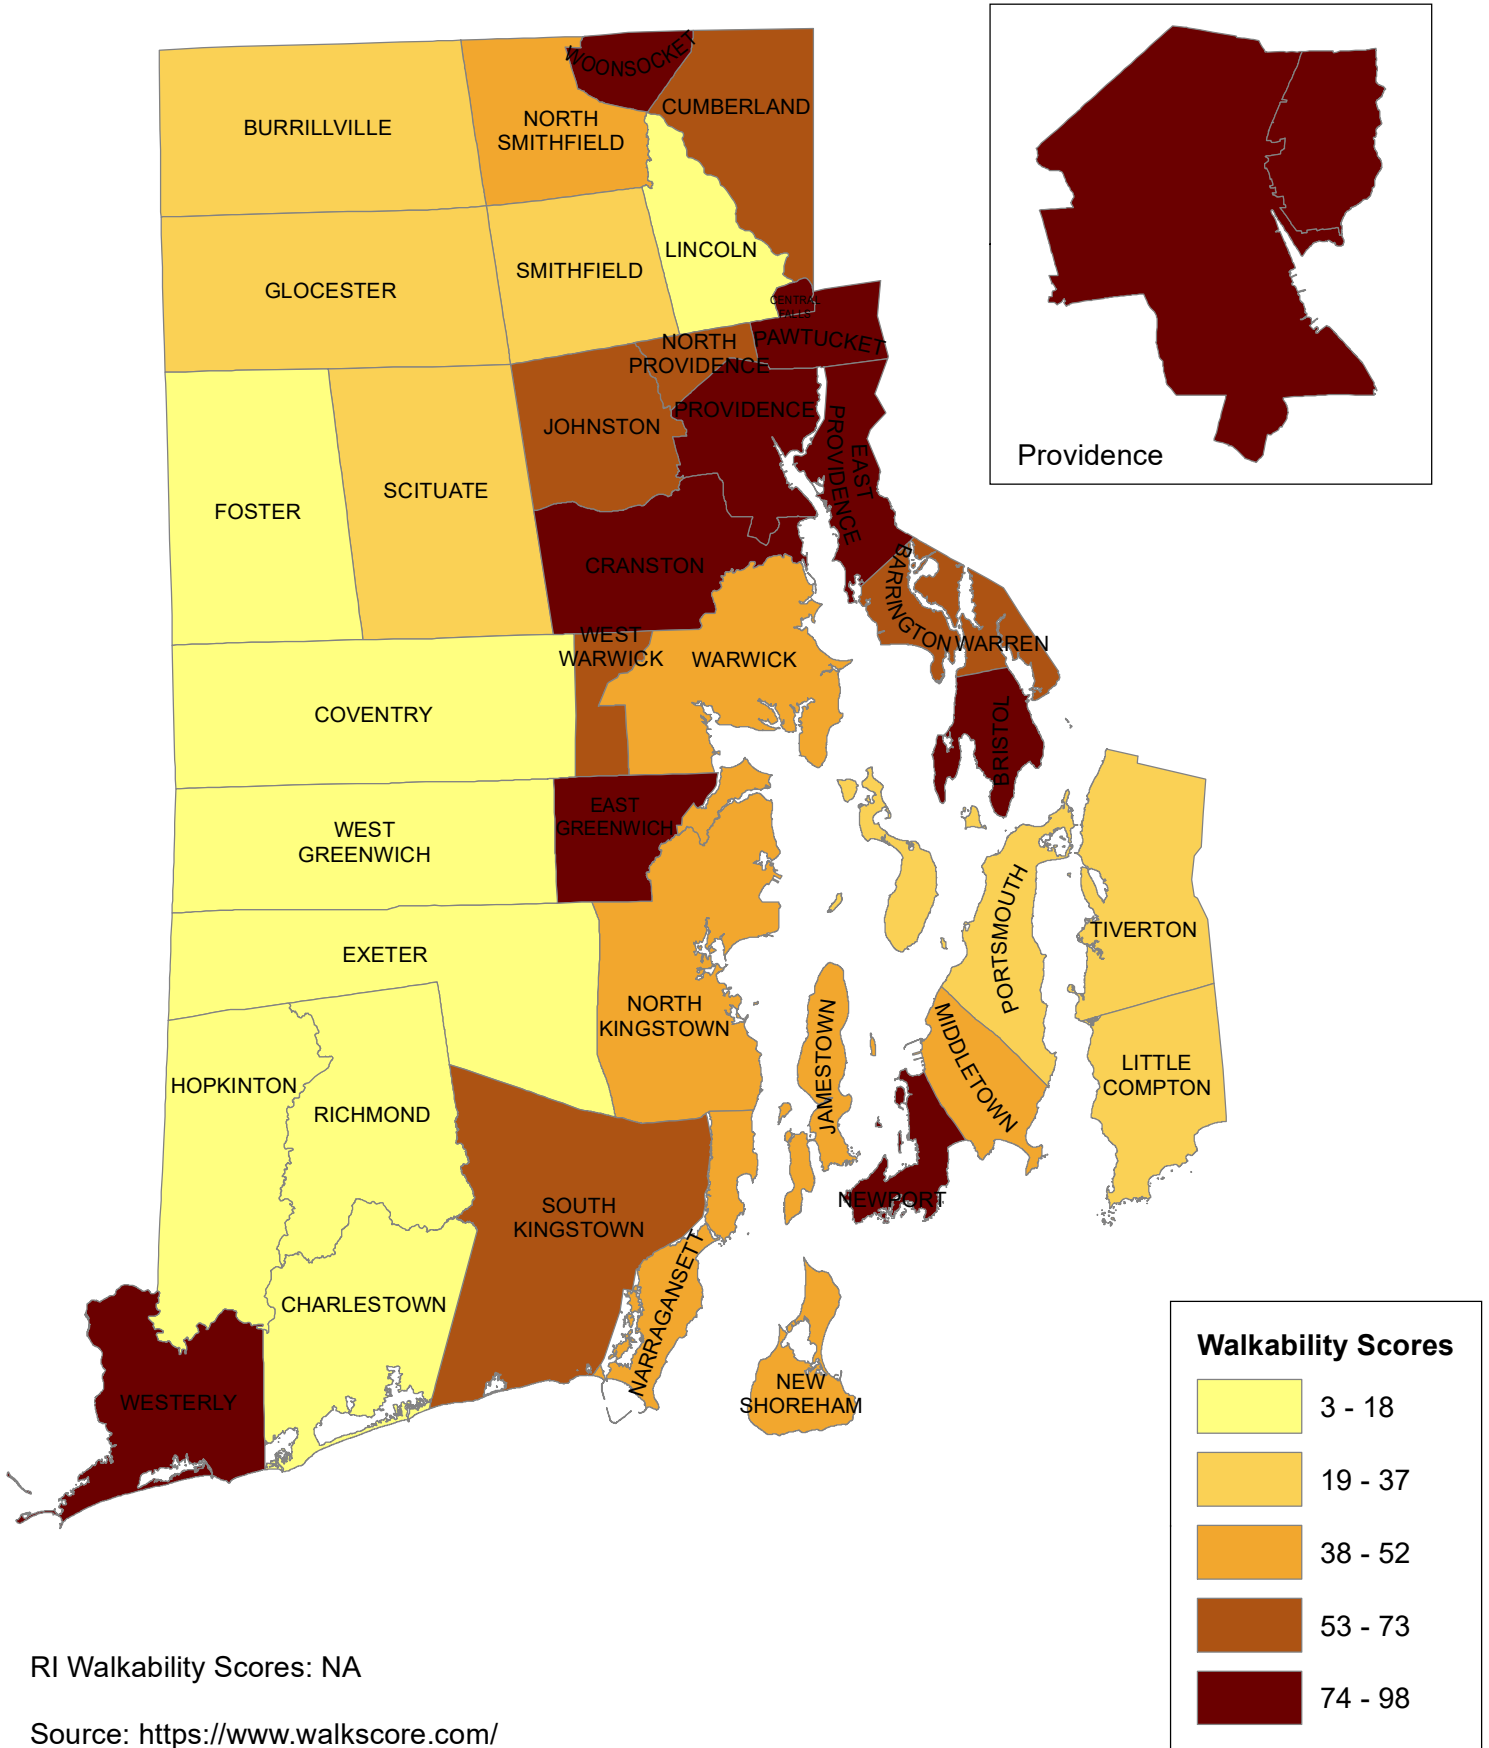

Walkability Scores (0-100)

RI Walkability Scores: NA

Source: <https://www.walkscore.com/>

Figure 104

Walkability Score (0-100)