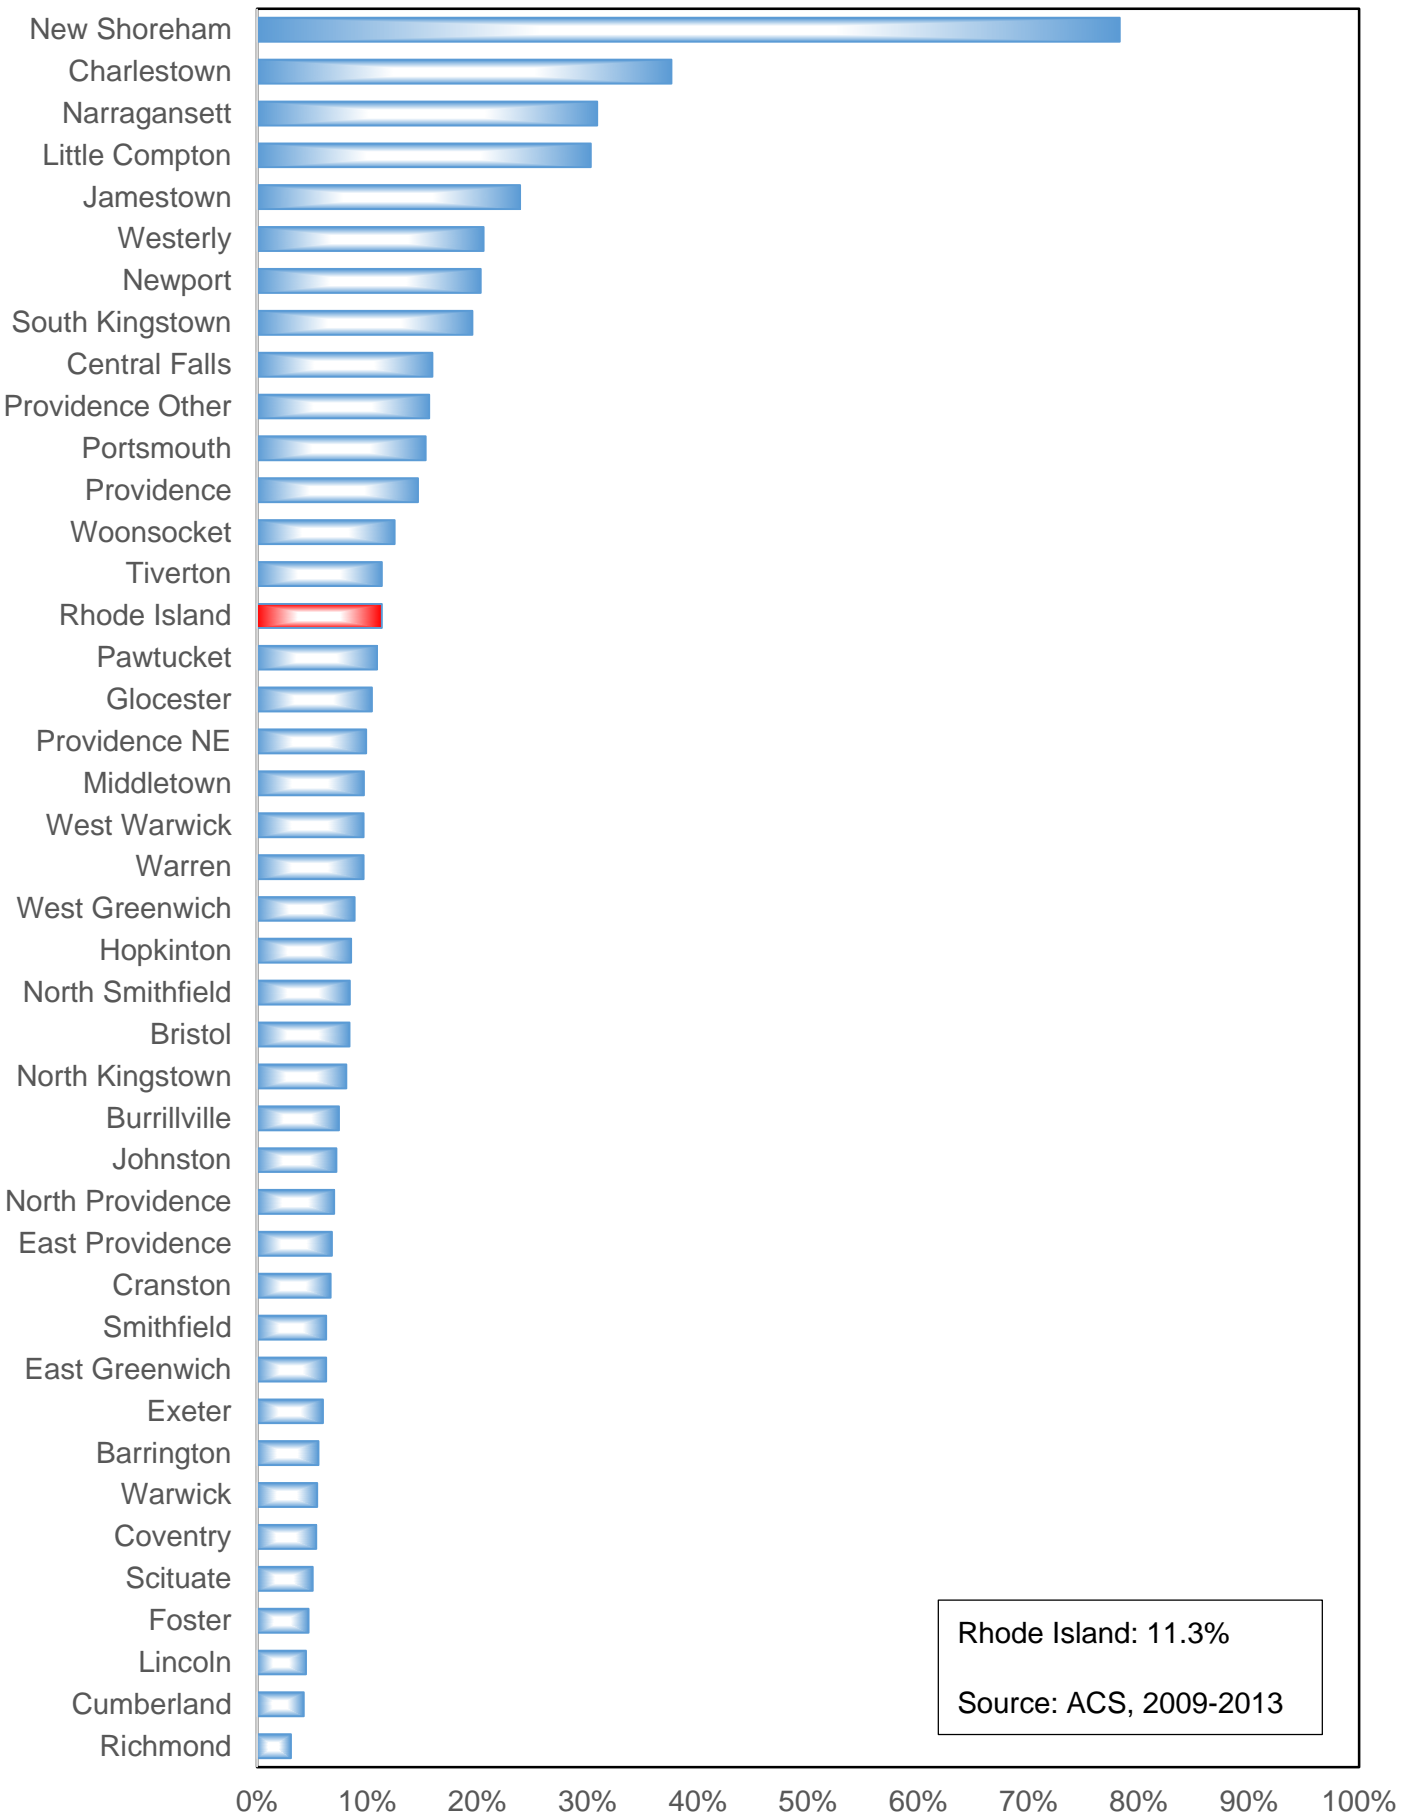

Percentage of Vacant Housing Units in Community

Figure 105

% Vacant Housing Units in Community

Rhode Island: 11.3%
Source: ACS, 2009-2013