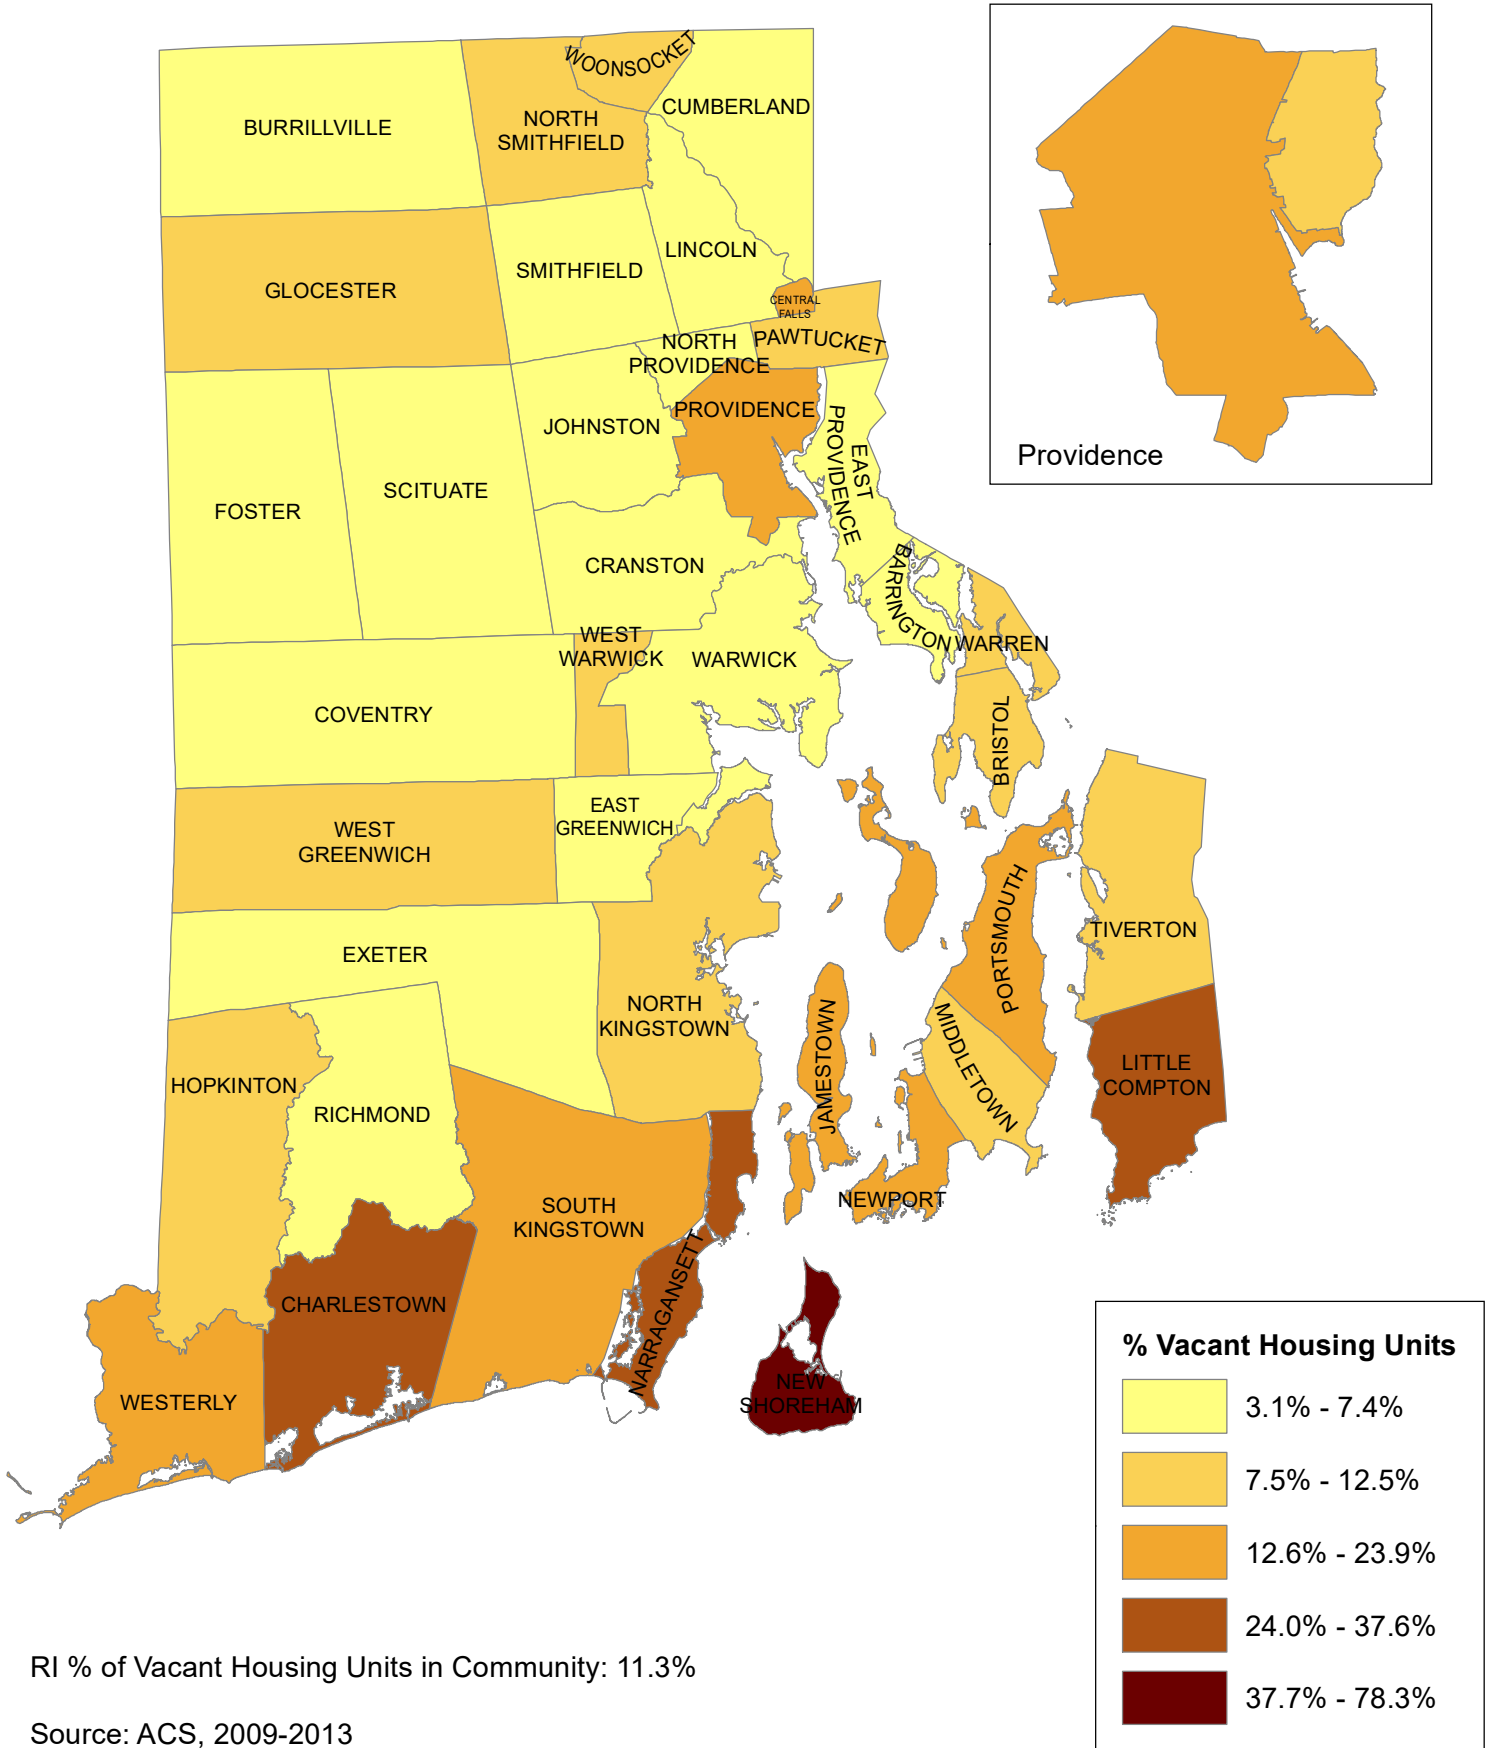

Percentage of Vacant Housing Units in Community

Figure 105

% Vacant Housing Units in Community

Rhode Island: 11.3%
Source: ACS, 2009-2013