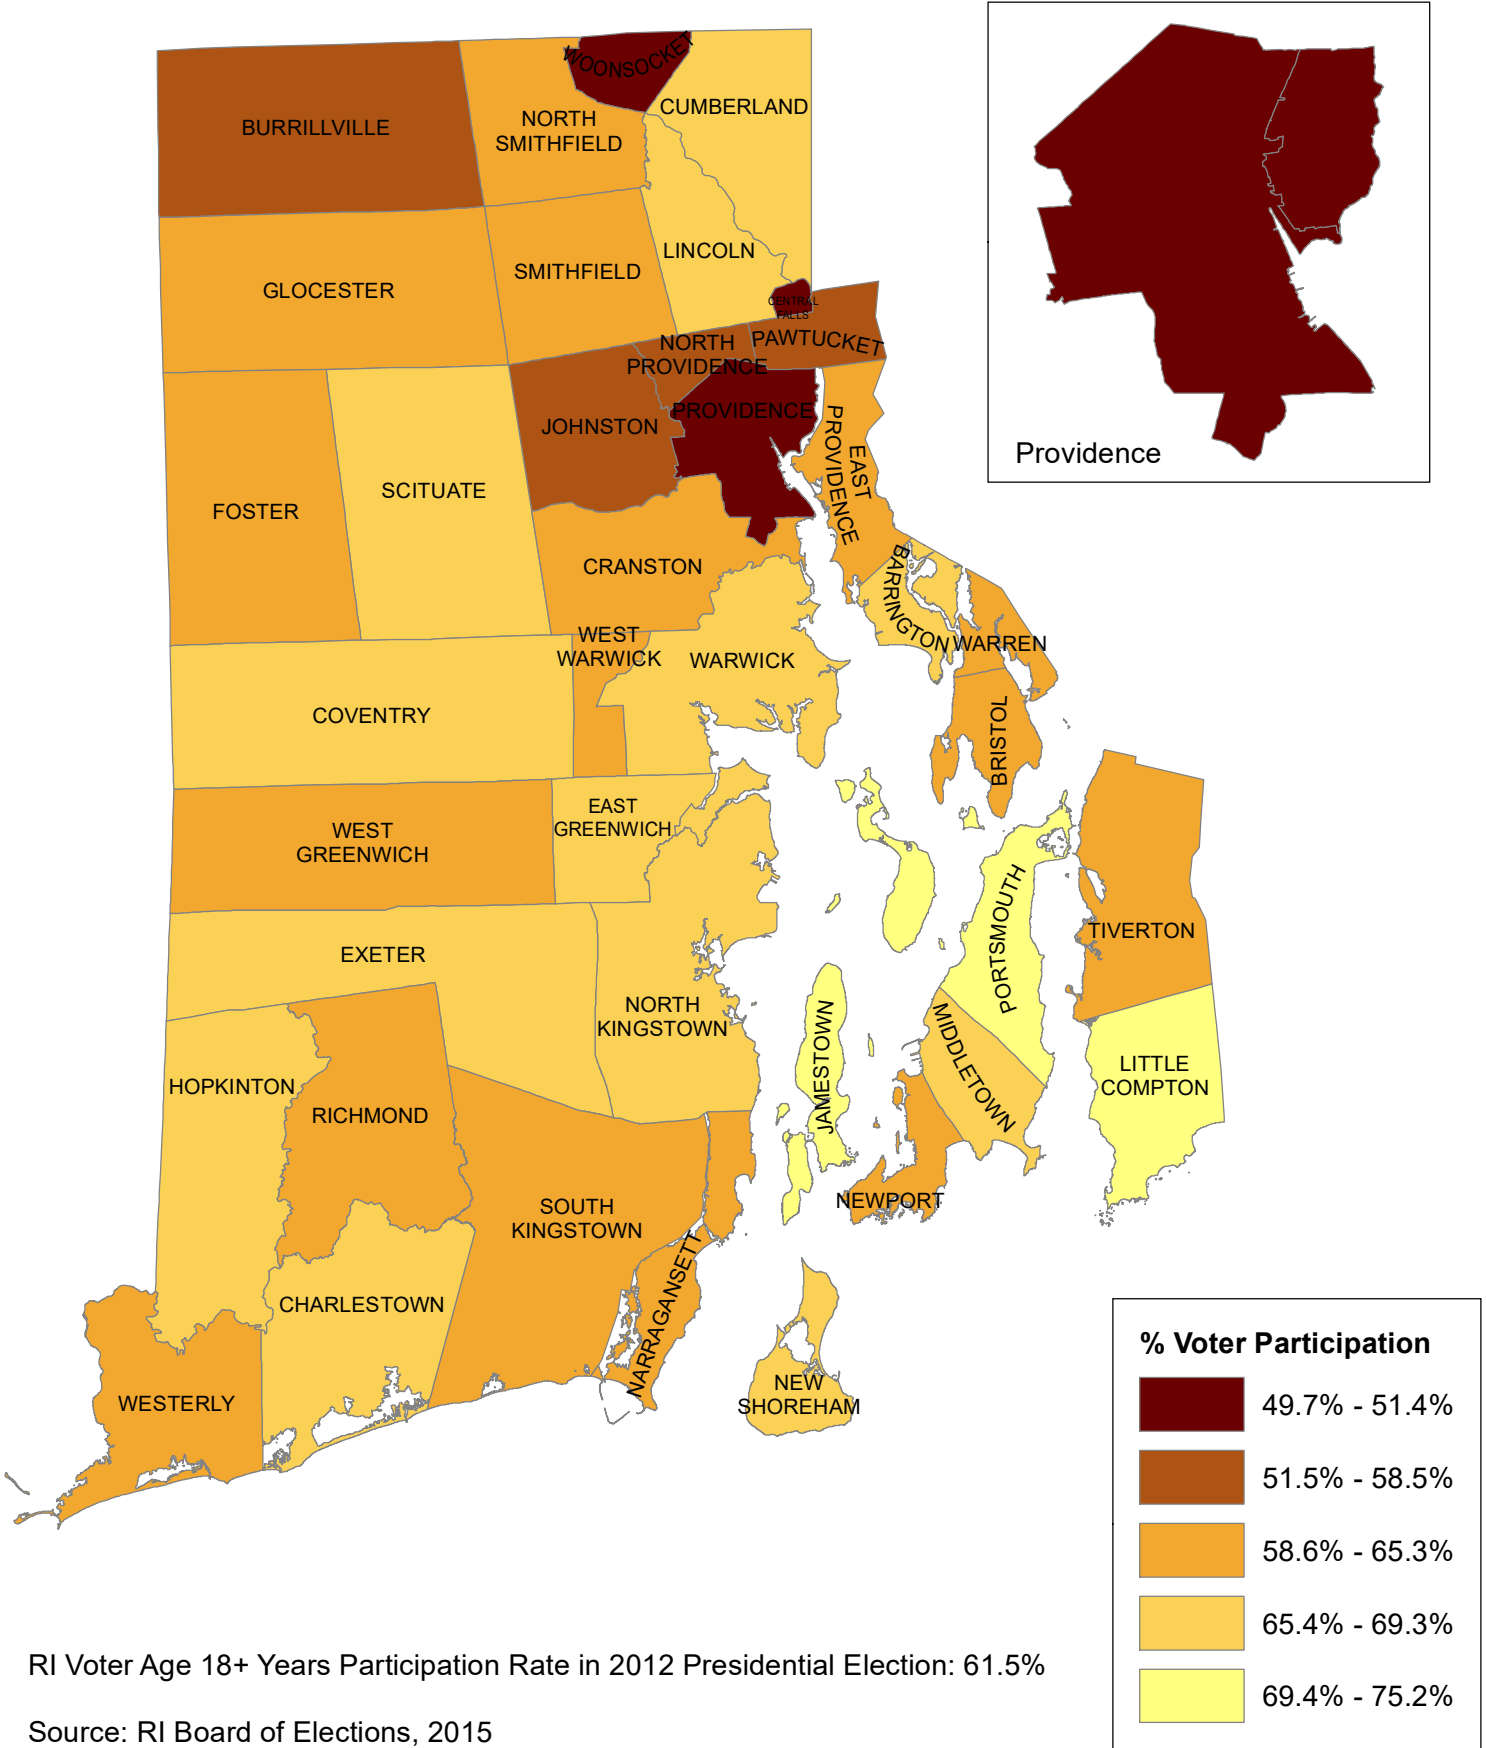

# Voter Age 18+ Years Participation Rate in 2012 Presidential Election

RI Voter Age 18+ Years Participation Rate in 2012 Presidential Election: 61.5%

Source: RI Board of Elections, 2015

Figure 108

Voter Age 18+ Years Participation Rate in 2012 Presidential Election

Rhode Island: 61.5%  
Source: RI Board of Elections