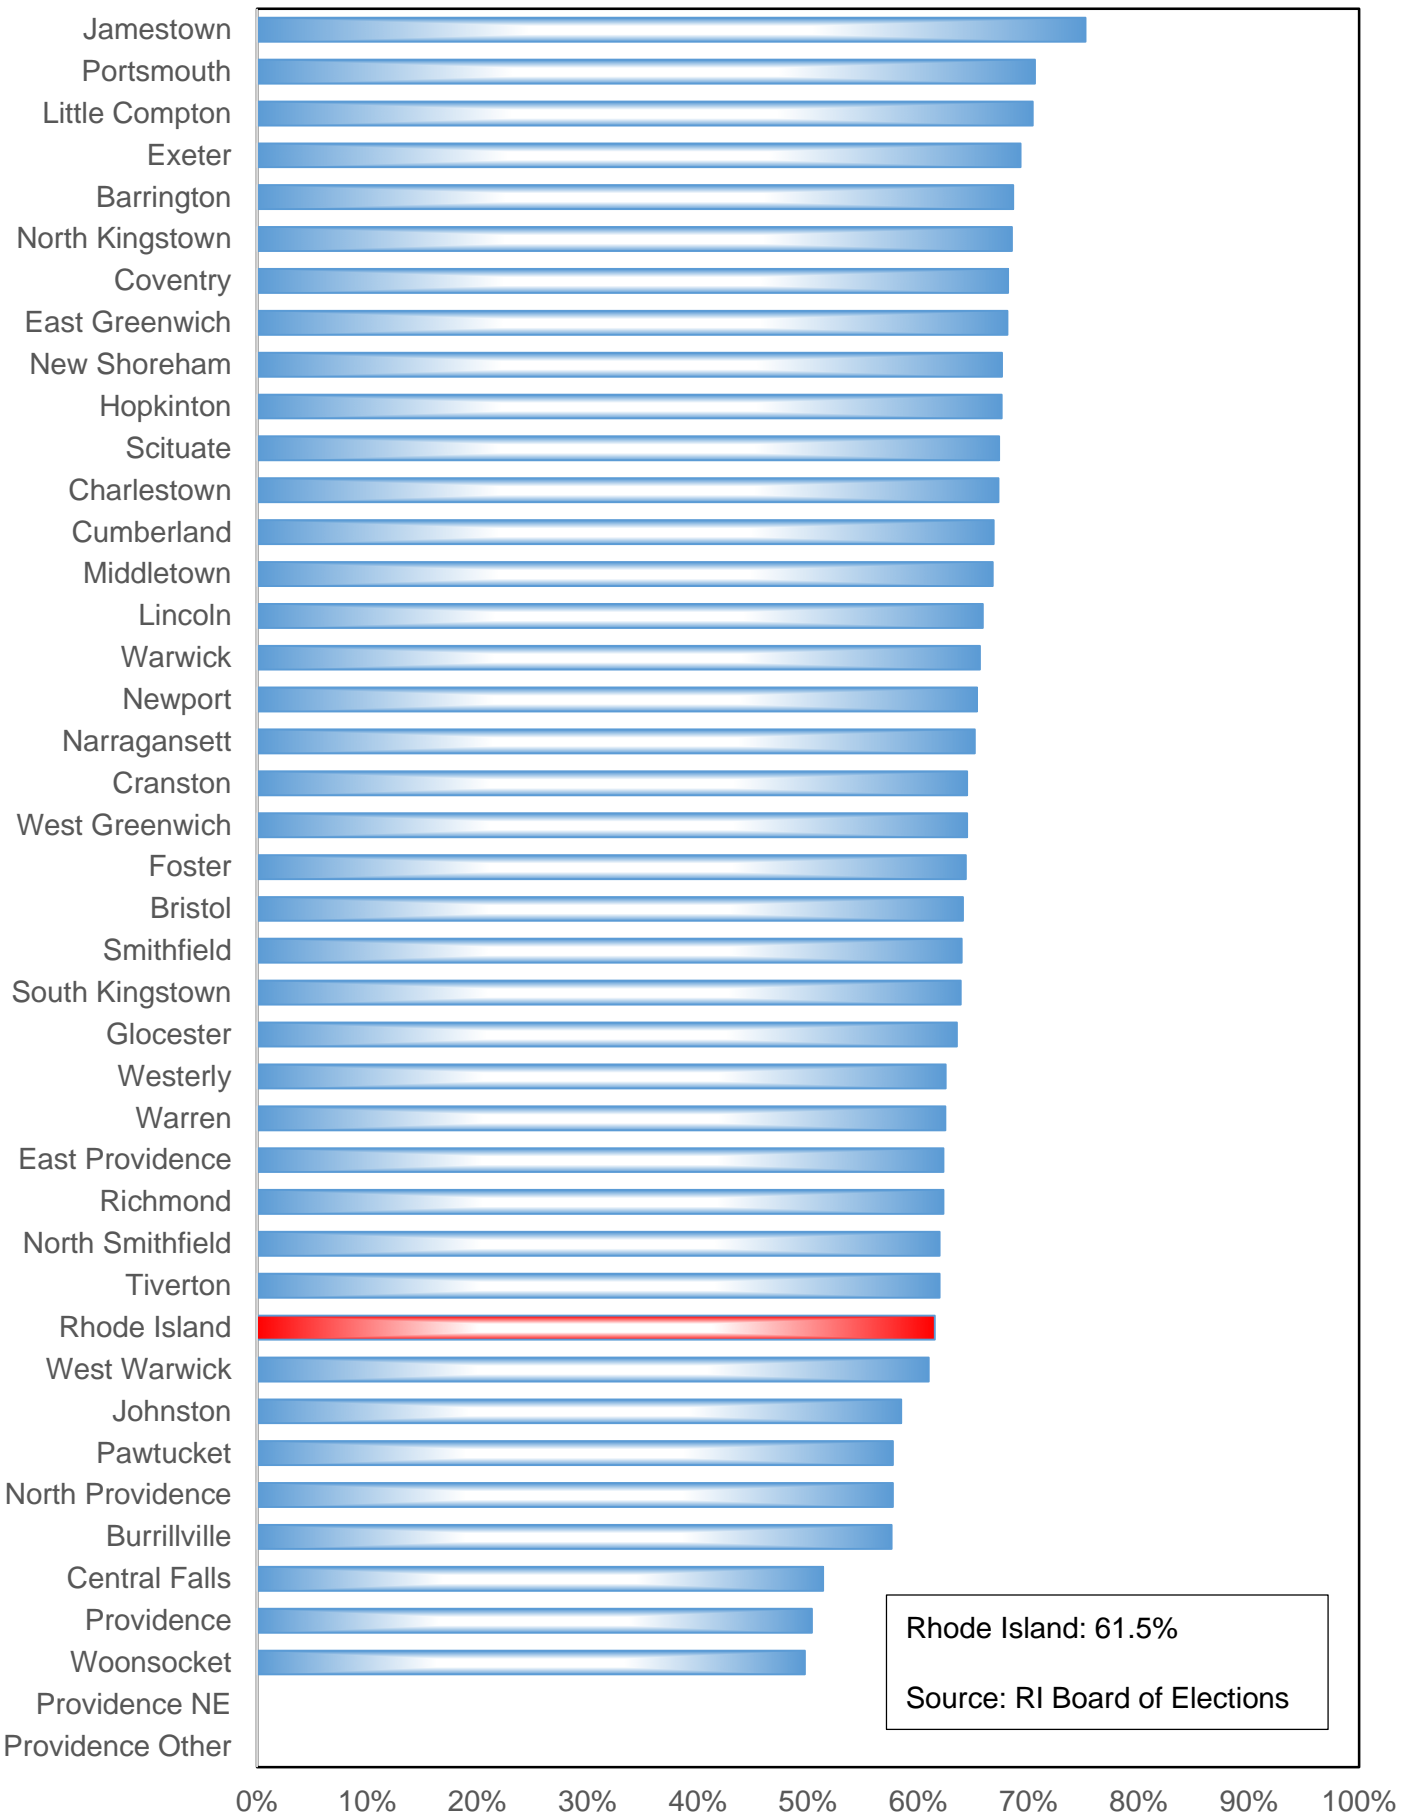

# Voter Age 18+ Years Participation Rate in 2012 Presidential Election

RI Voter Age 18+ Years Participation Rate in 2012 Presidential Election: 61.5%

Source: RI Board of Elections, 2015

Figure 108

Voter Age 18+ Years Participation Rate in 2012 Presidential Election

Rhode Island: 61.5%  
Source: RI Board of Elections