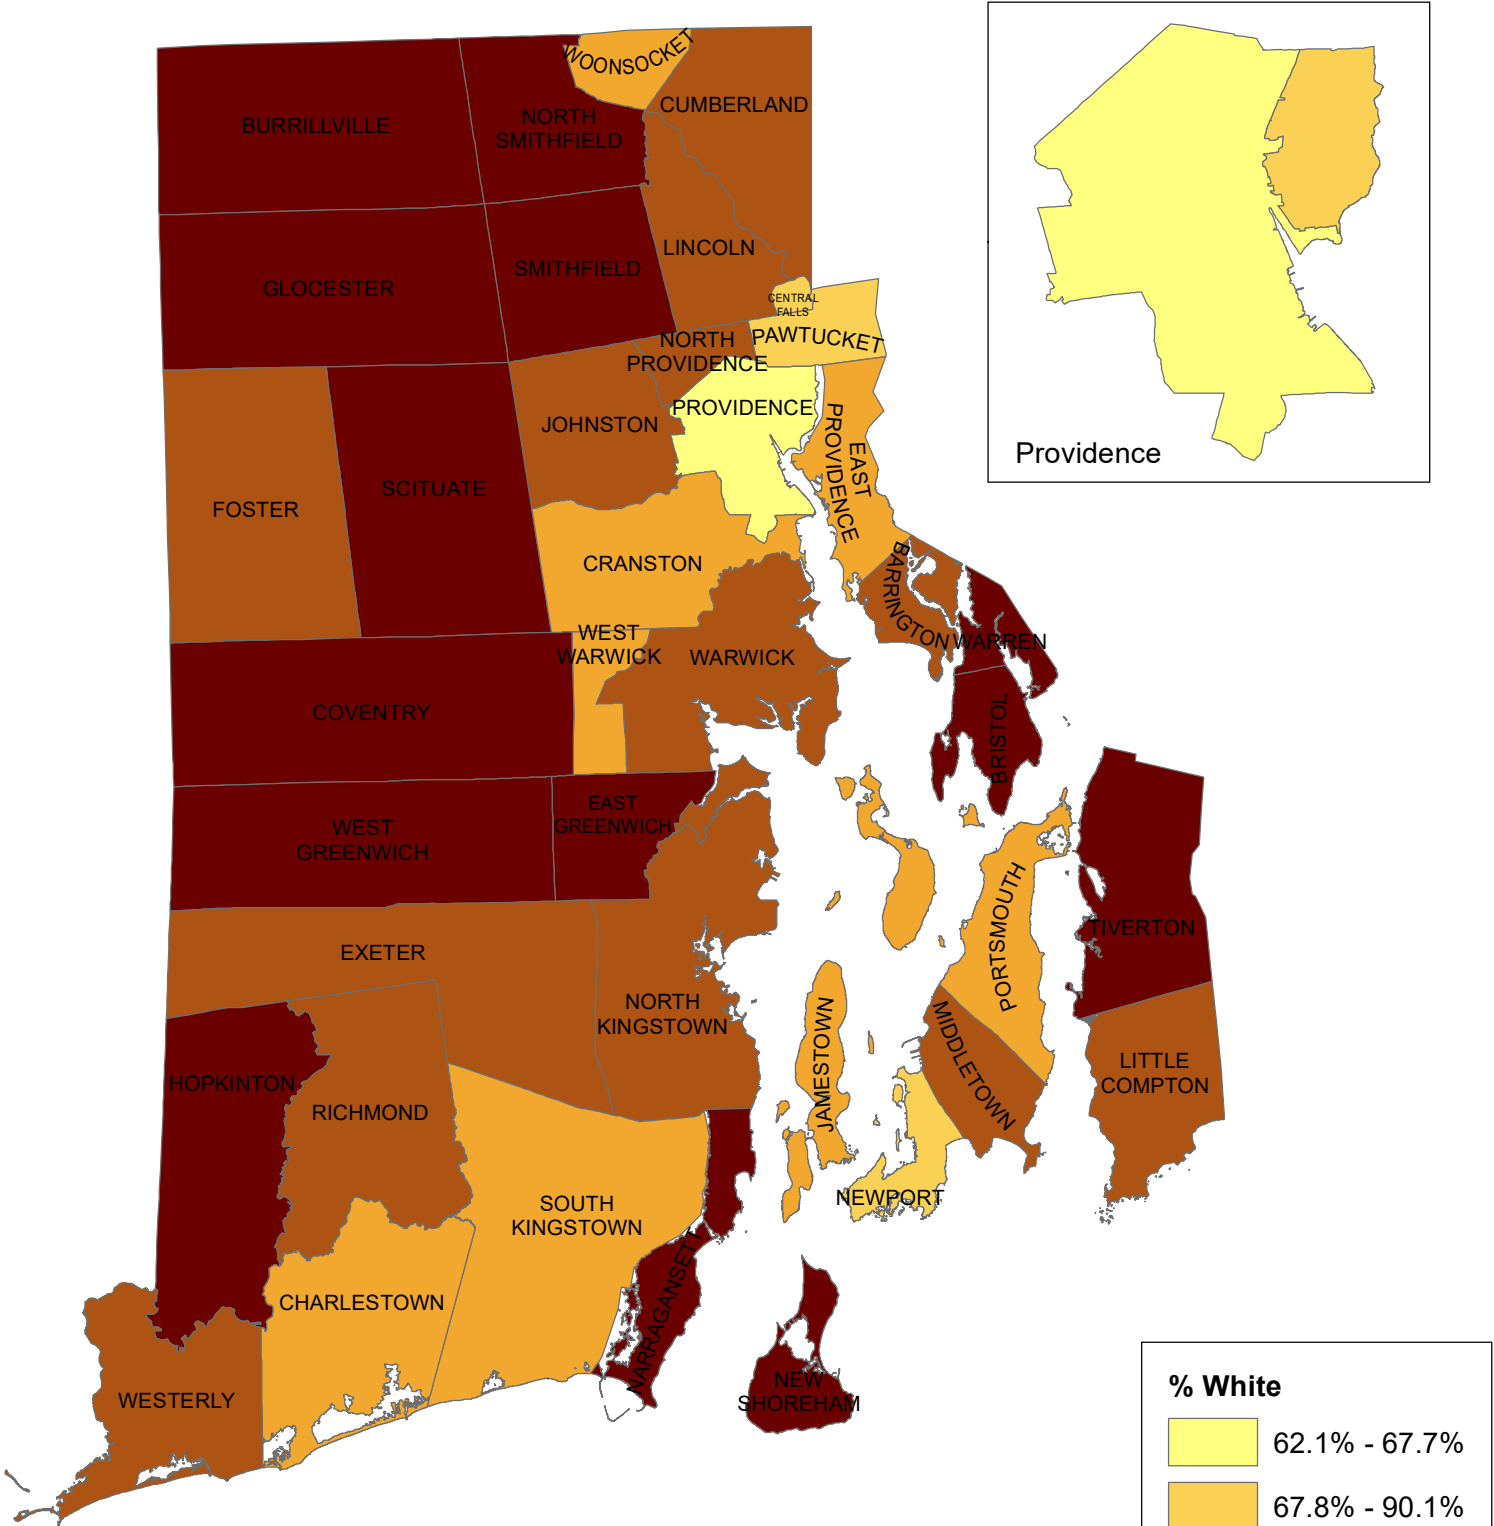

## Percentage of Population Age 65+ Years White

RI % of Population Age 65+ Years White: 93.0%

Source: ACS, 2009-2013

**% White**

- 62.1% - 67.7%
- 67.8% - 90.1%
- 90.2% - 95.4%
- 95.5% - 98.0%
- 98.1% - 100%

Figure 10

% Population Age 65+ Years White

Rhode Island: 93.0%  
Source: ACS, 2009-2013