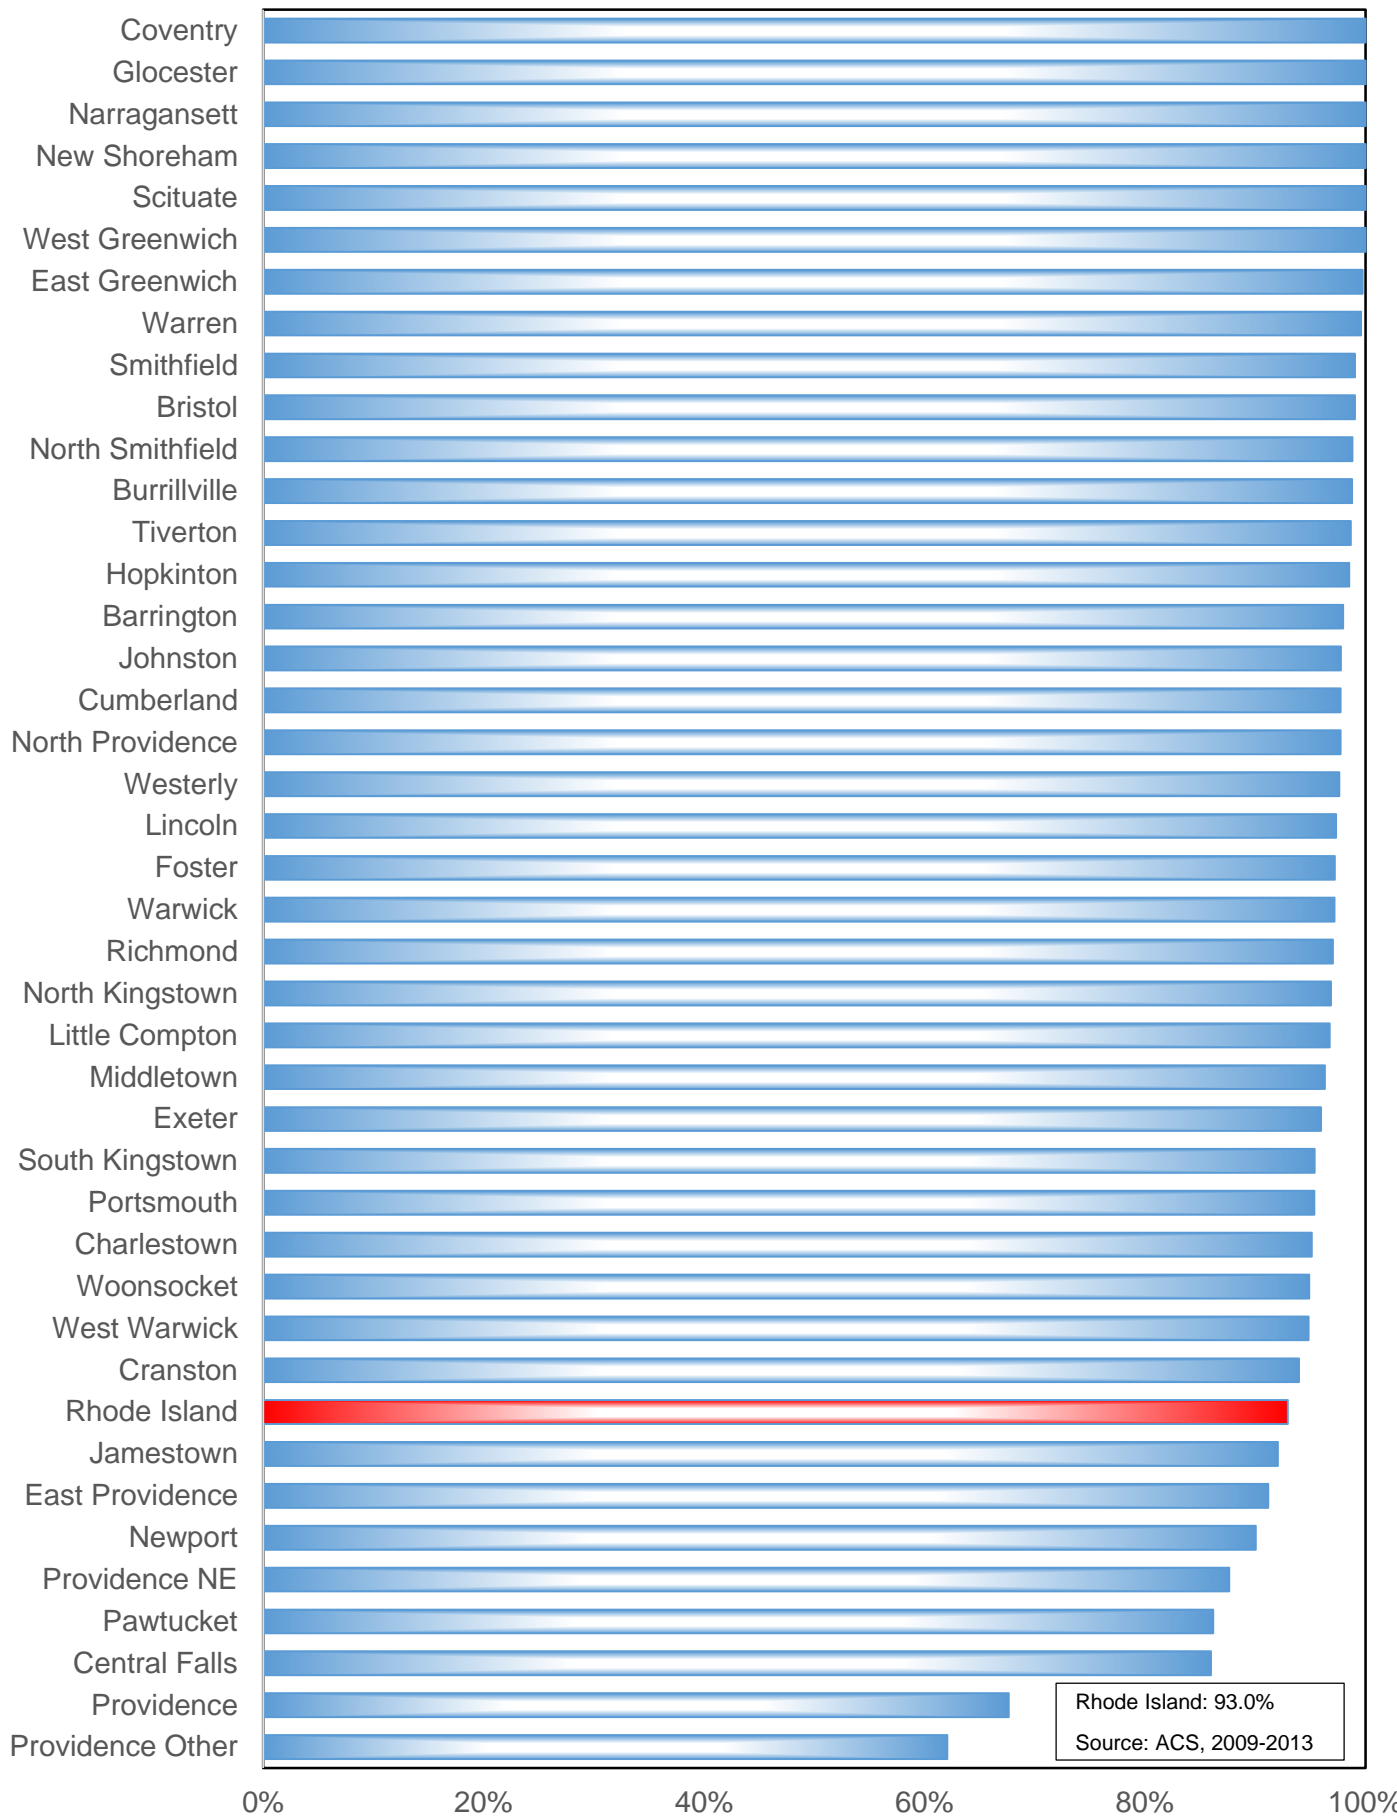

## Percentage of Population Age 65+ Years White

RI % of Population Age 65+ Years White: 93.0%

Source: ACS, 2009-2013

**% White**

- 62.1% - 67.7%
- 67.8% - 90.1%
- 90.2% - 95.4%
- 95.5% - 98.0%
- 98.1% - 100%

Figure 10

% Population Age 65+ Years White

Rhode Island: 93.0%  
Source: ACS, 2009-2013