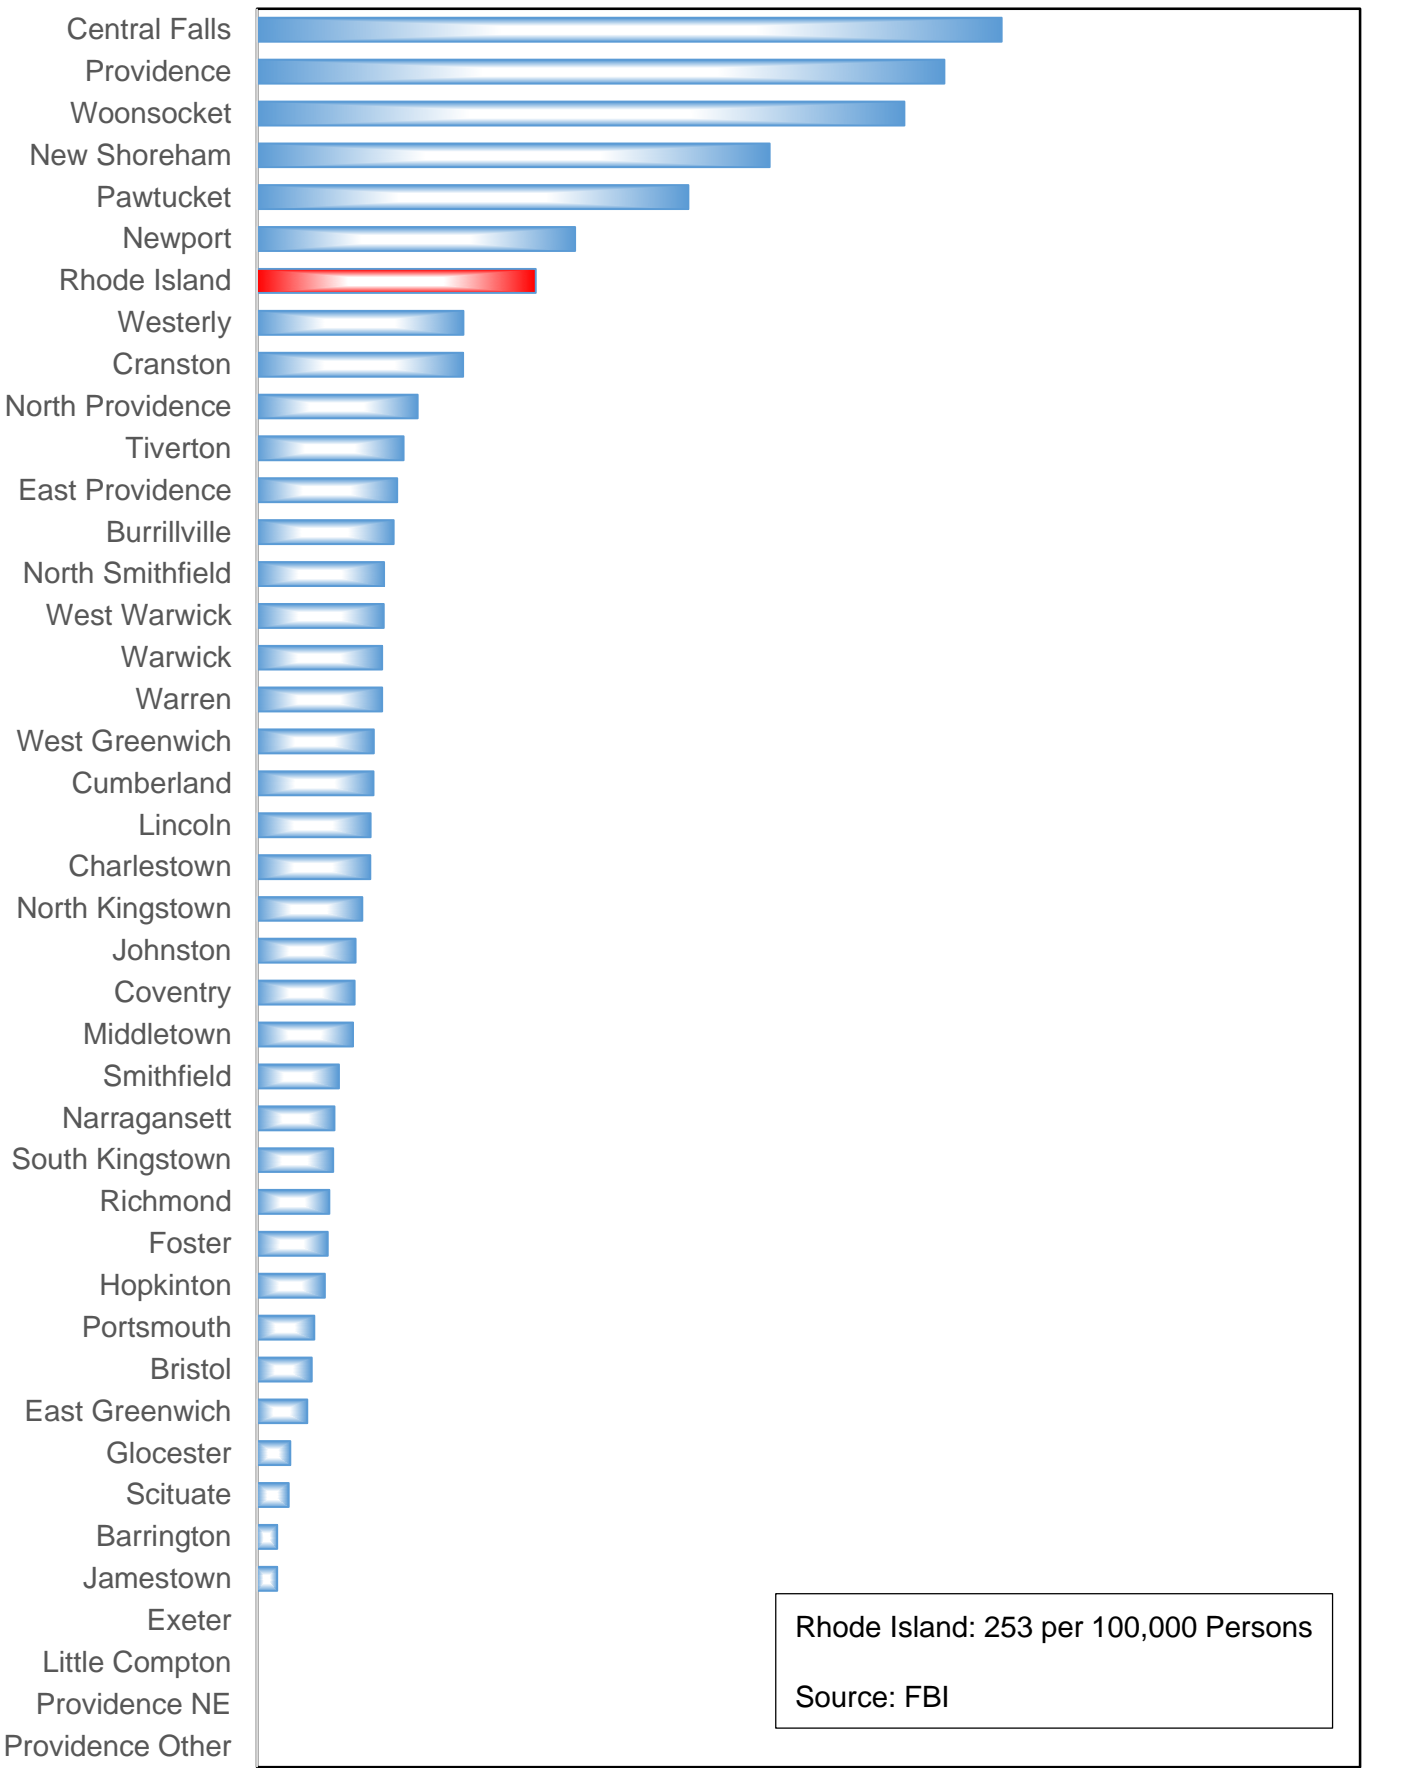

Violent Crime Rate per 100,000 Persons

Figure 114

Violent Crime Rate per 100,000 Persons

Rhode Island: 253 per 100,000 Persons
Source: FBI