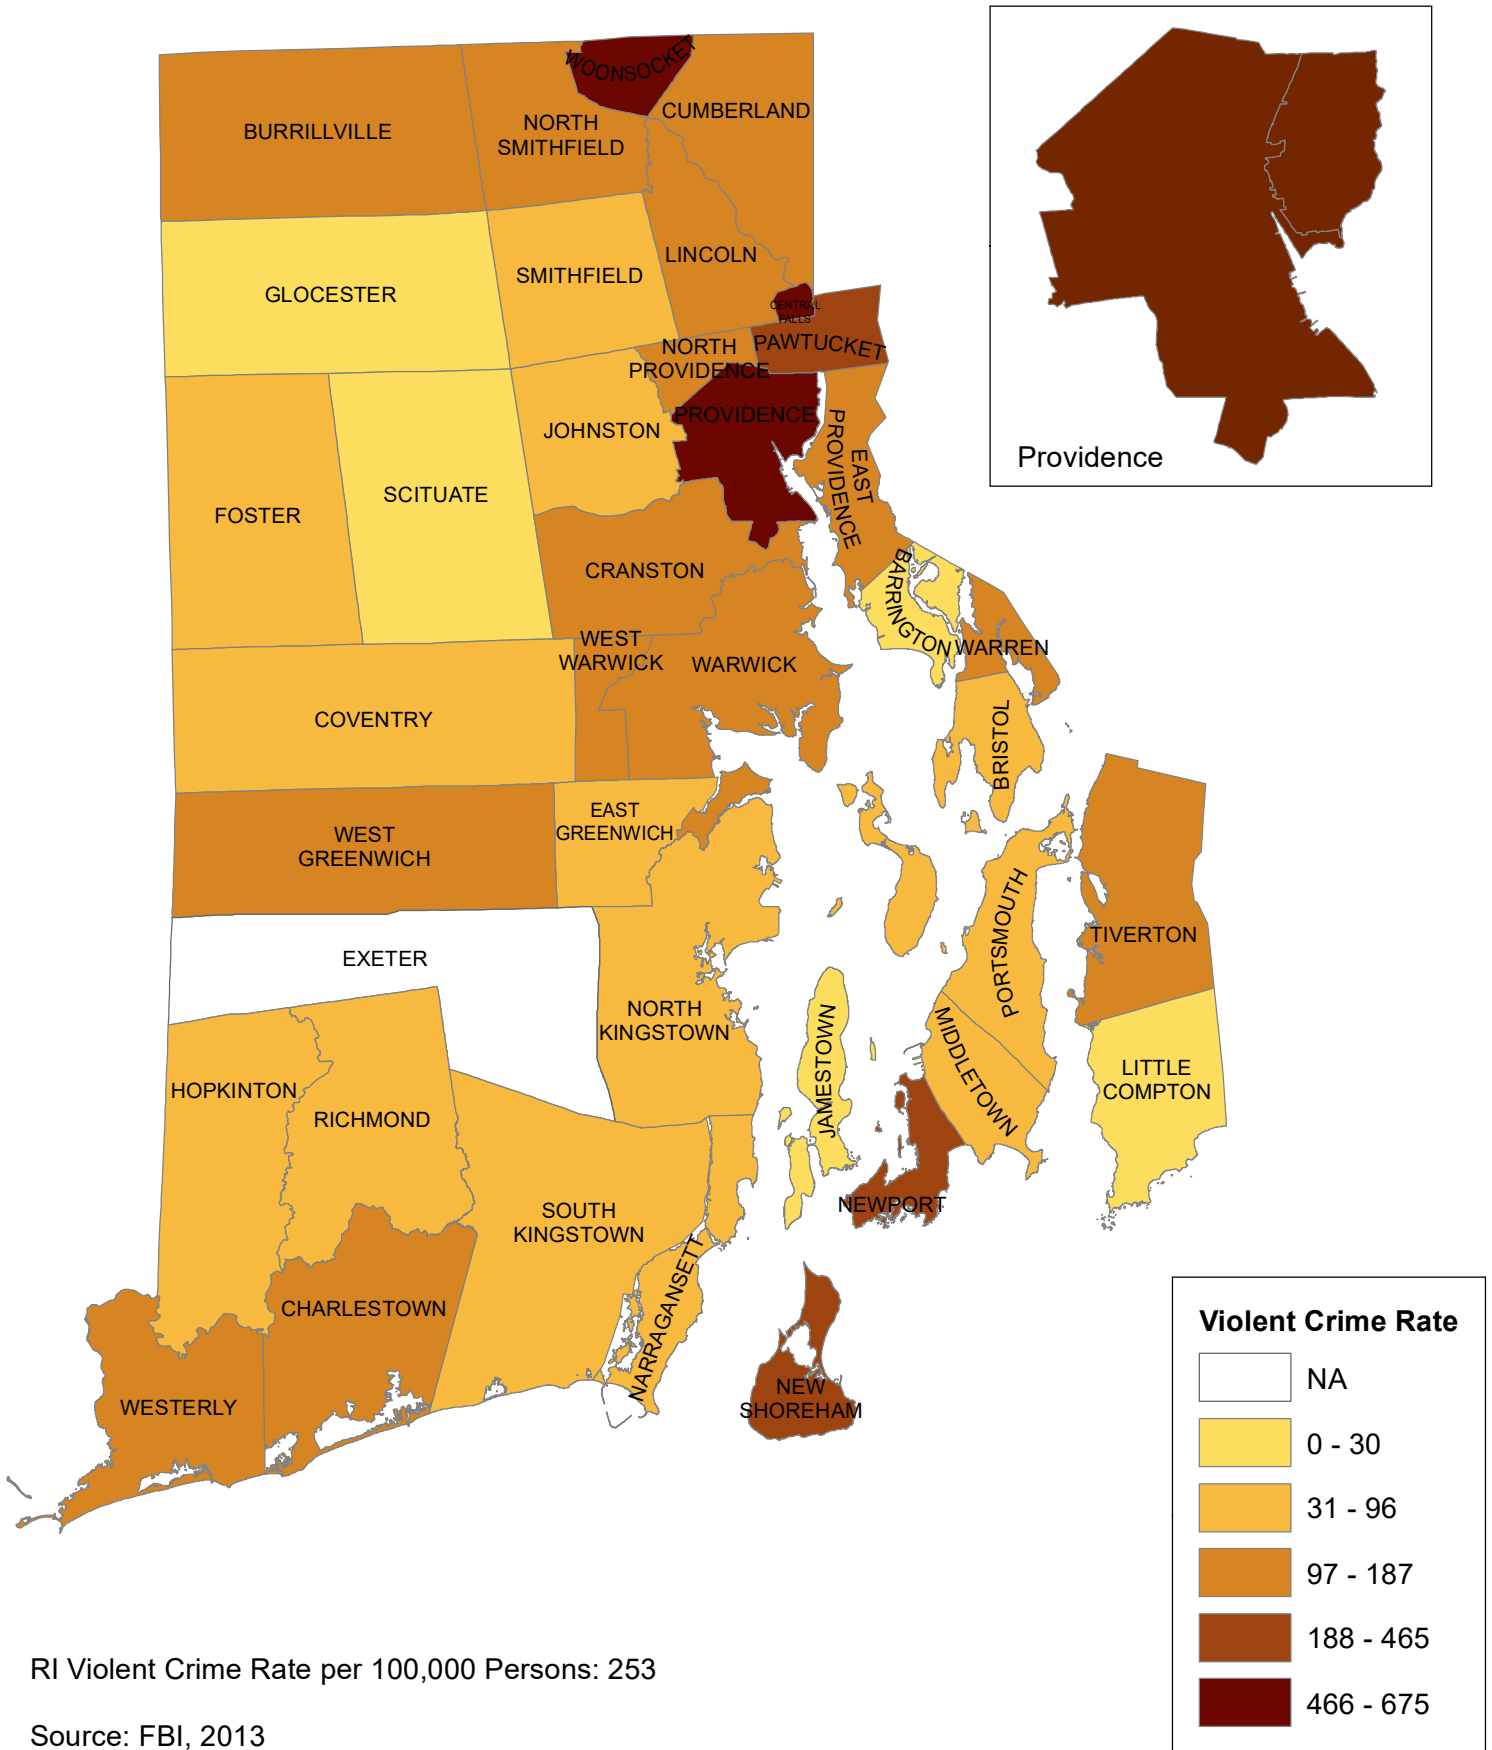

Violent Crime Rate per 100,000 Persons

Figure 114

Violent Crime Rate per 100,000 Persons

Rhode Island: 253 per 100,000 Persons
Source: FBI