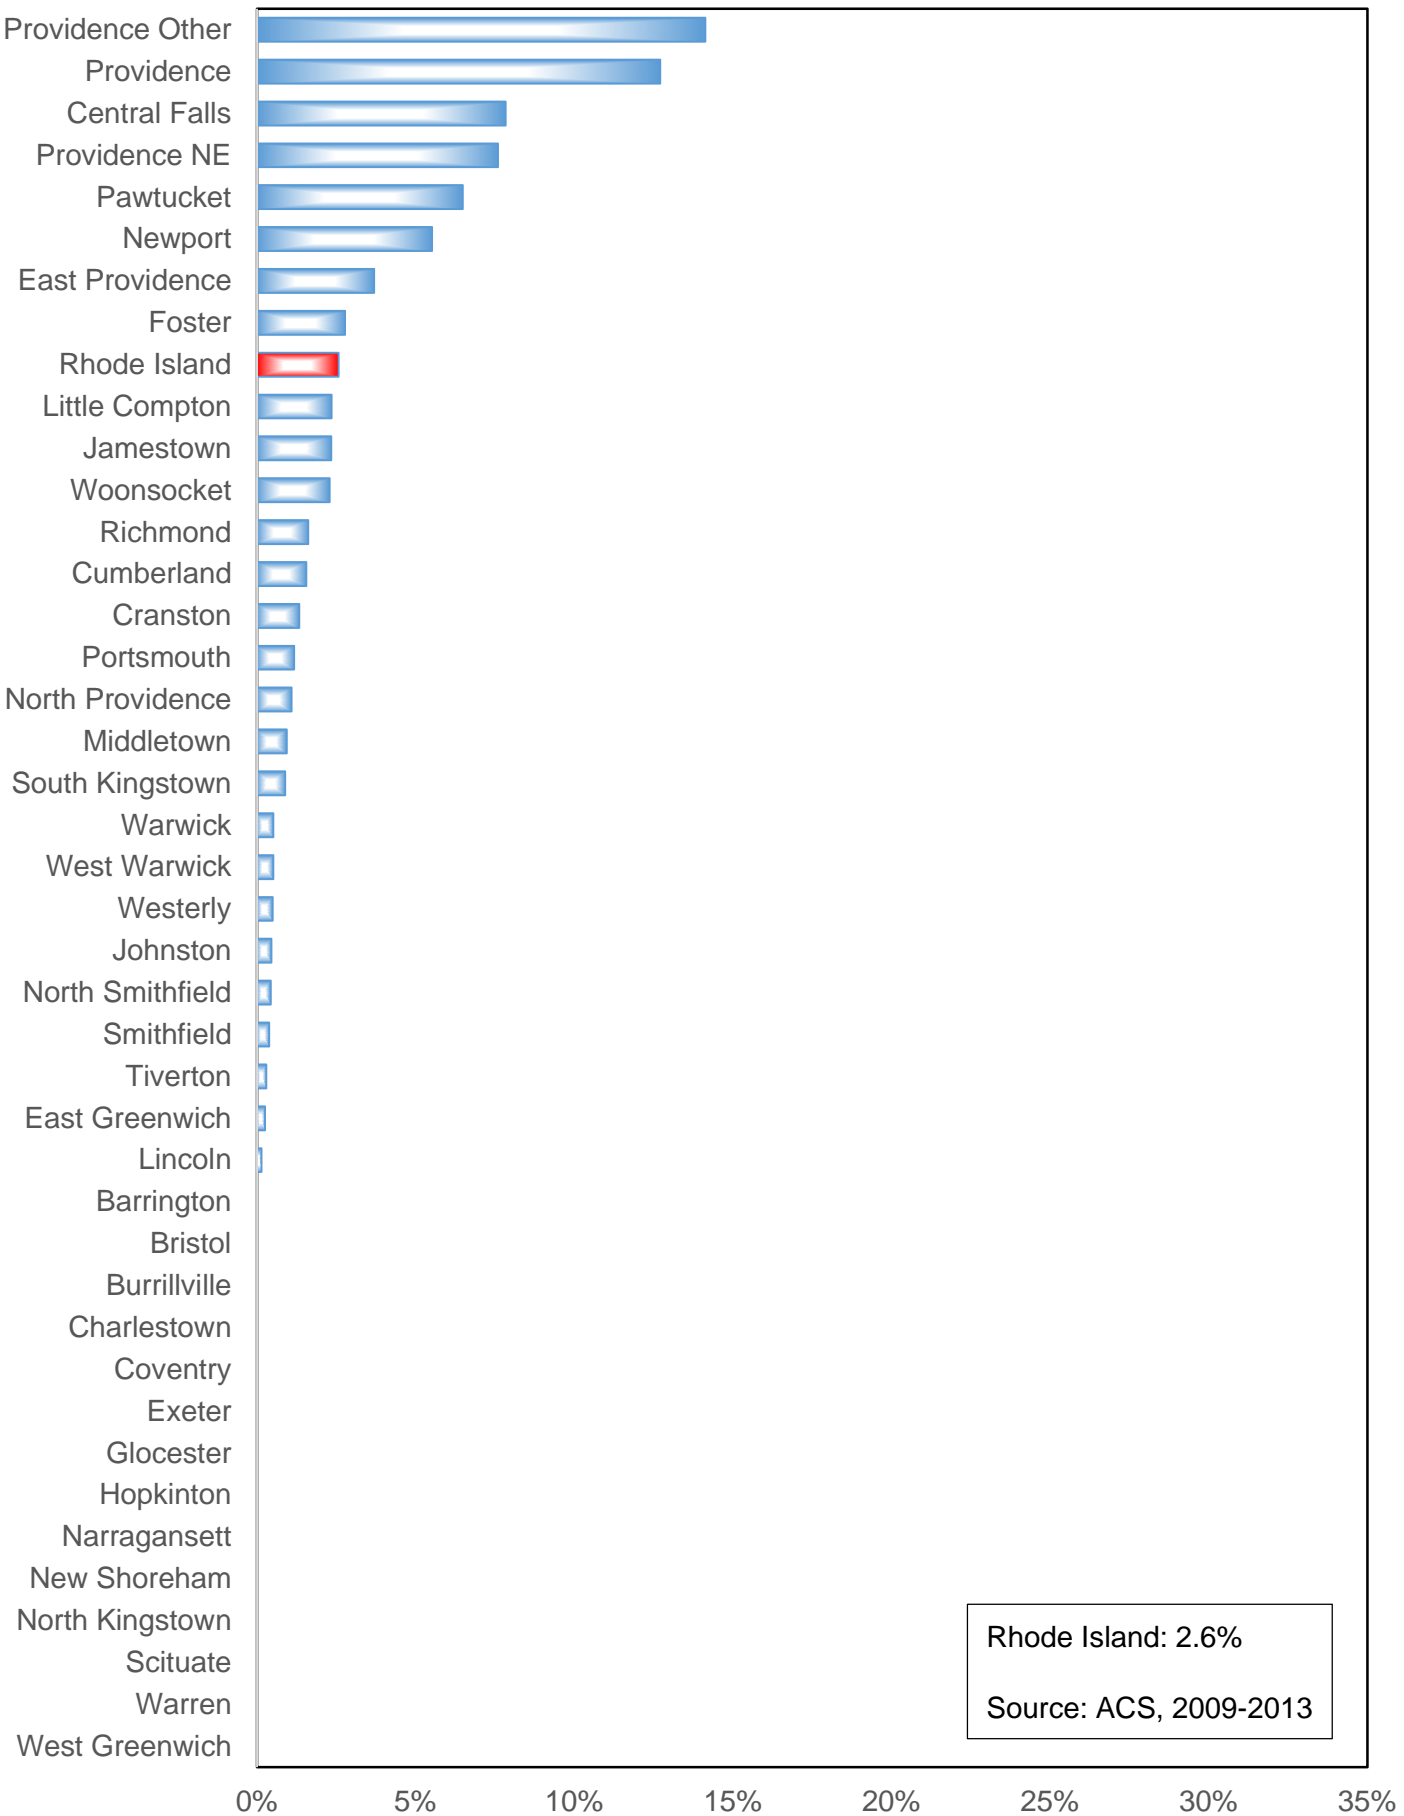

Percentage of Population Age 65+ Years African American

Figure 11

% Population Age 65+ Years African American

Rhode Island: 2.6%
Source: ACS, 2009-2013