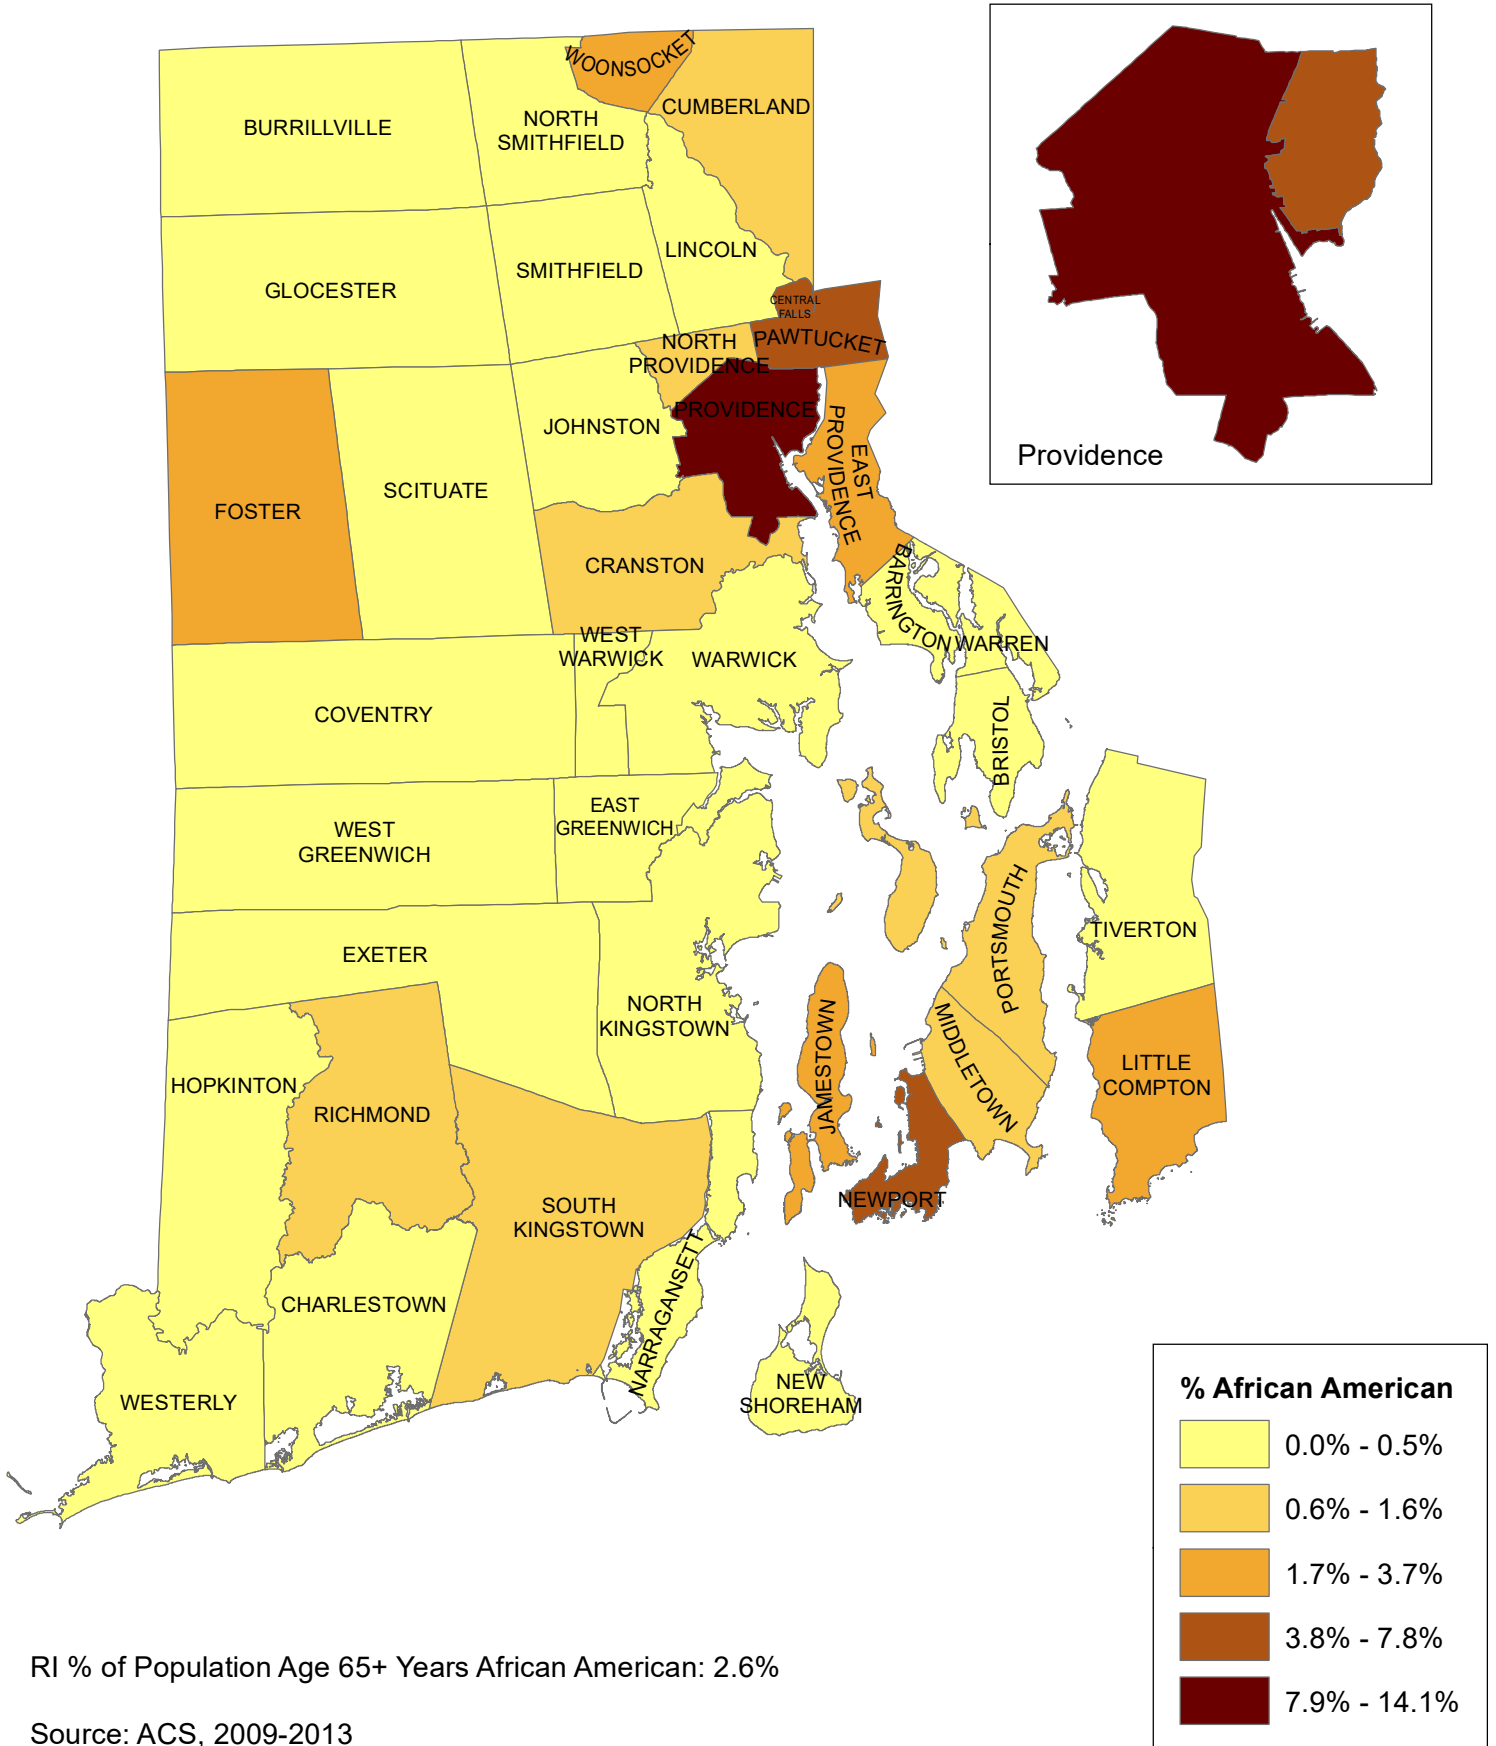

Percentage of Population Age 65+ Years African American

Figure 11

% Population Age 65+ Years African American

Rhode Island: 2.6%
Source: ACS, 2009-2013