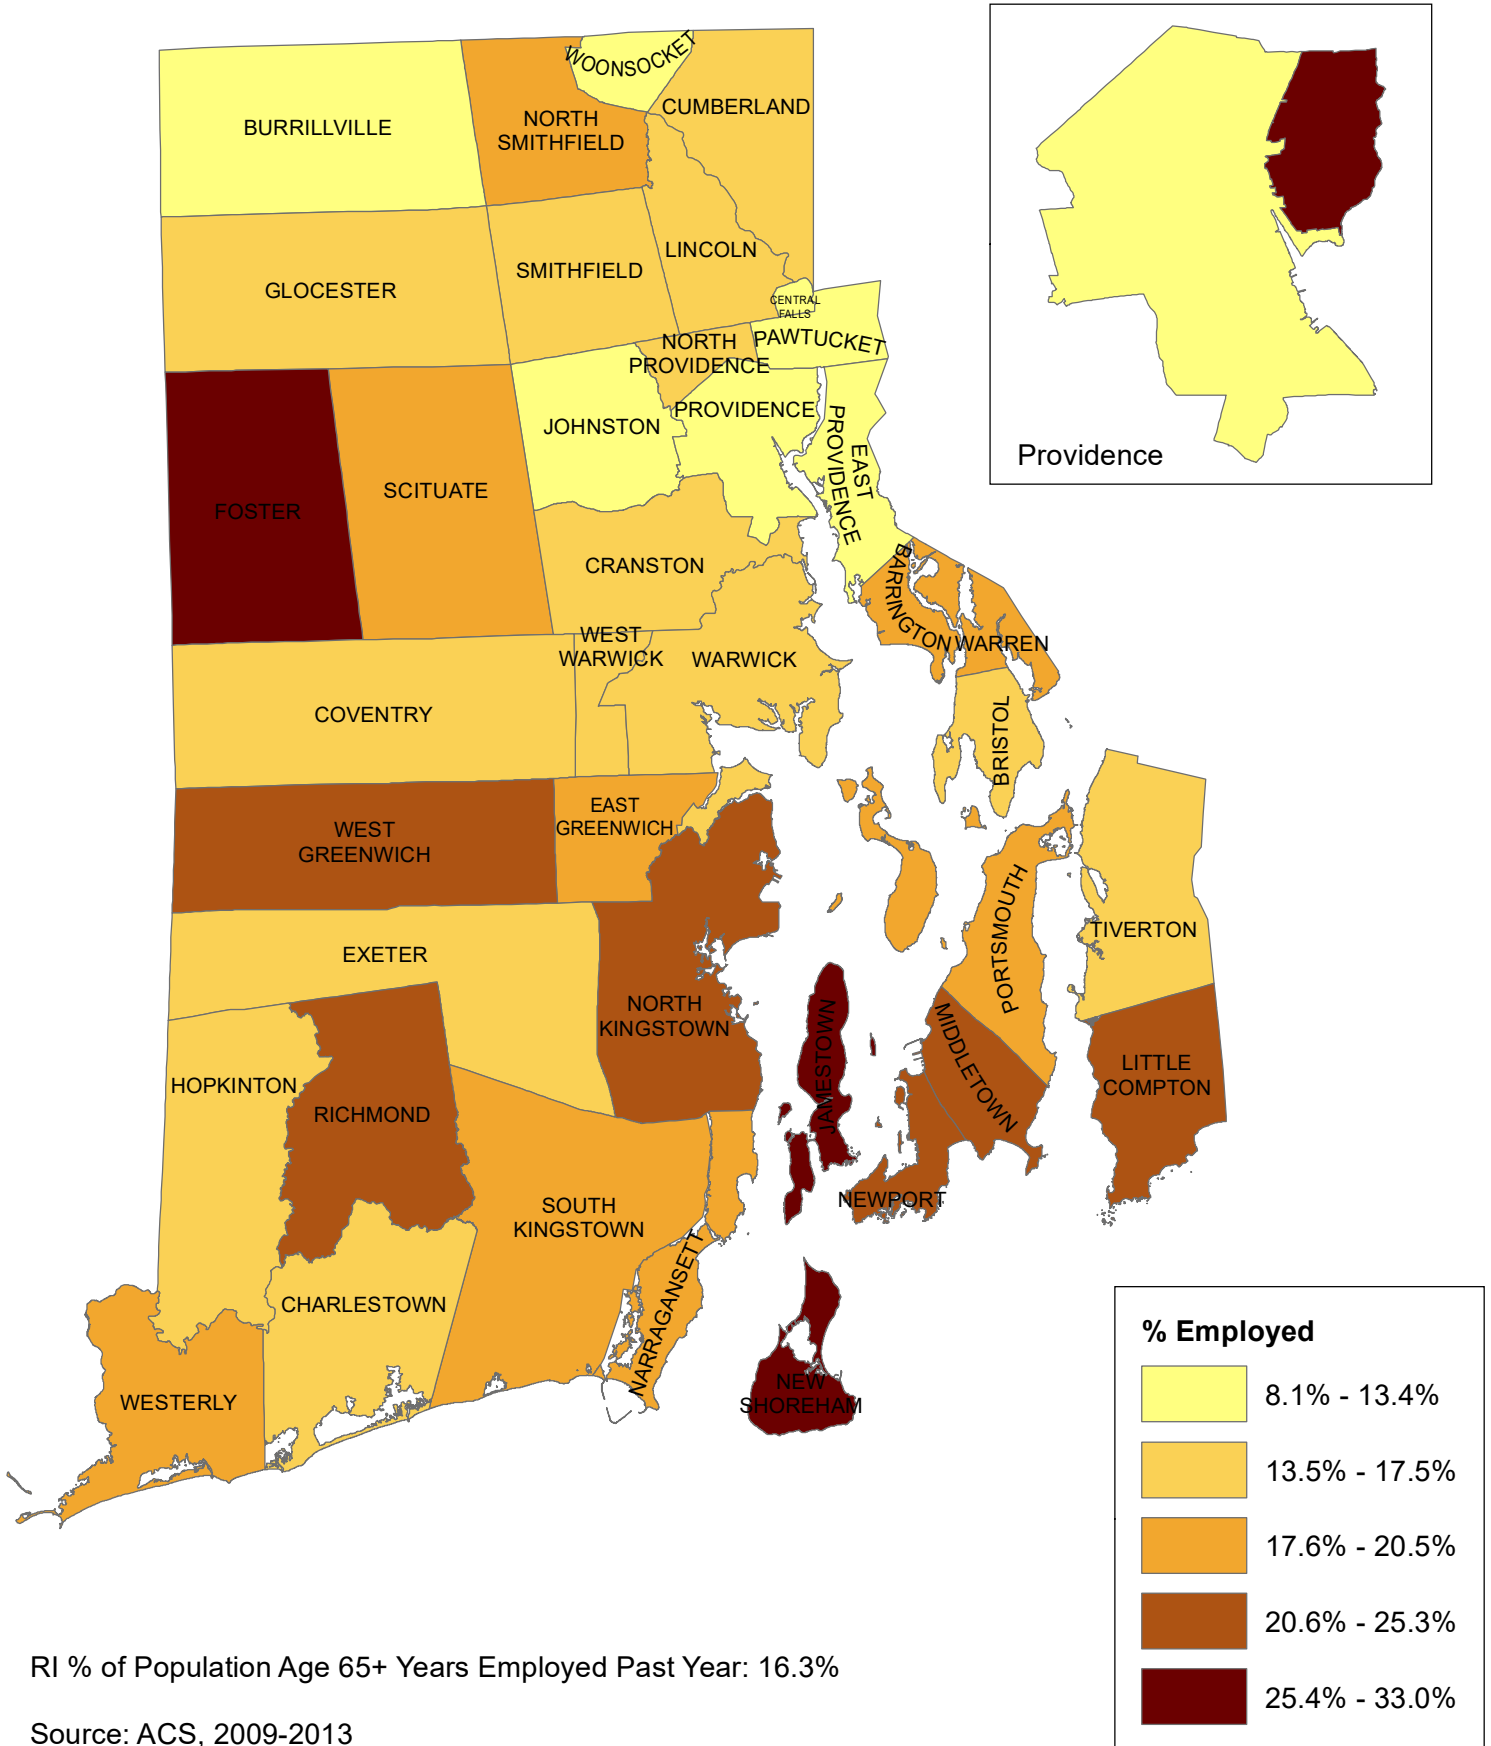

Percentage of Population Age 65+ Years Employed Past Year

Figure 121

% Population Age 65+ Years Employed Past Year

Rhode Island: 16.3%
Source: ACS, 2009-2013