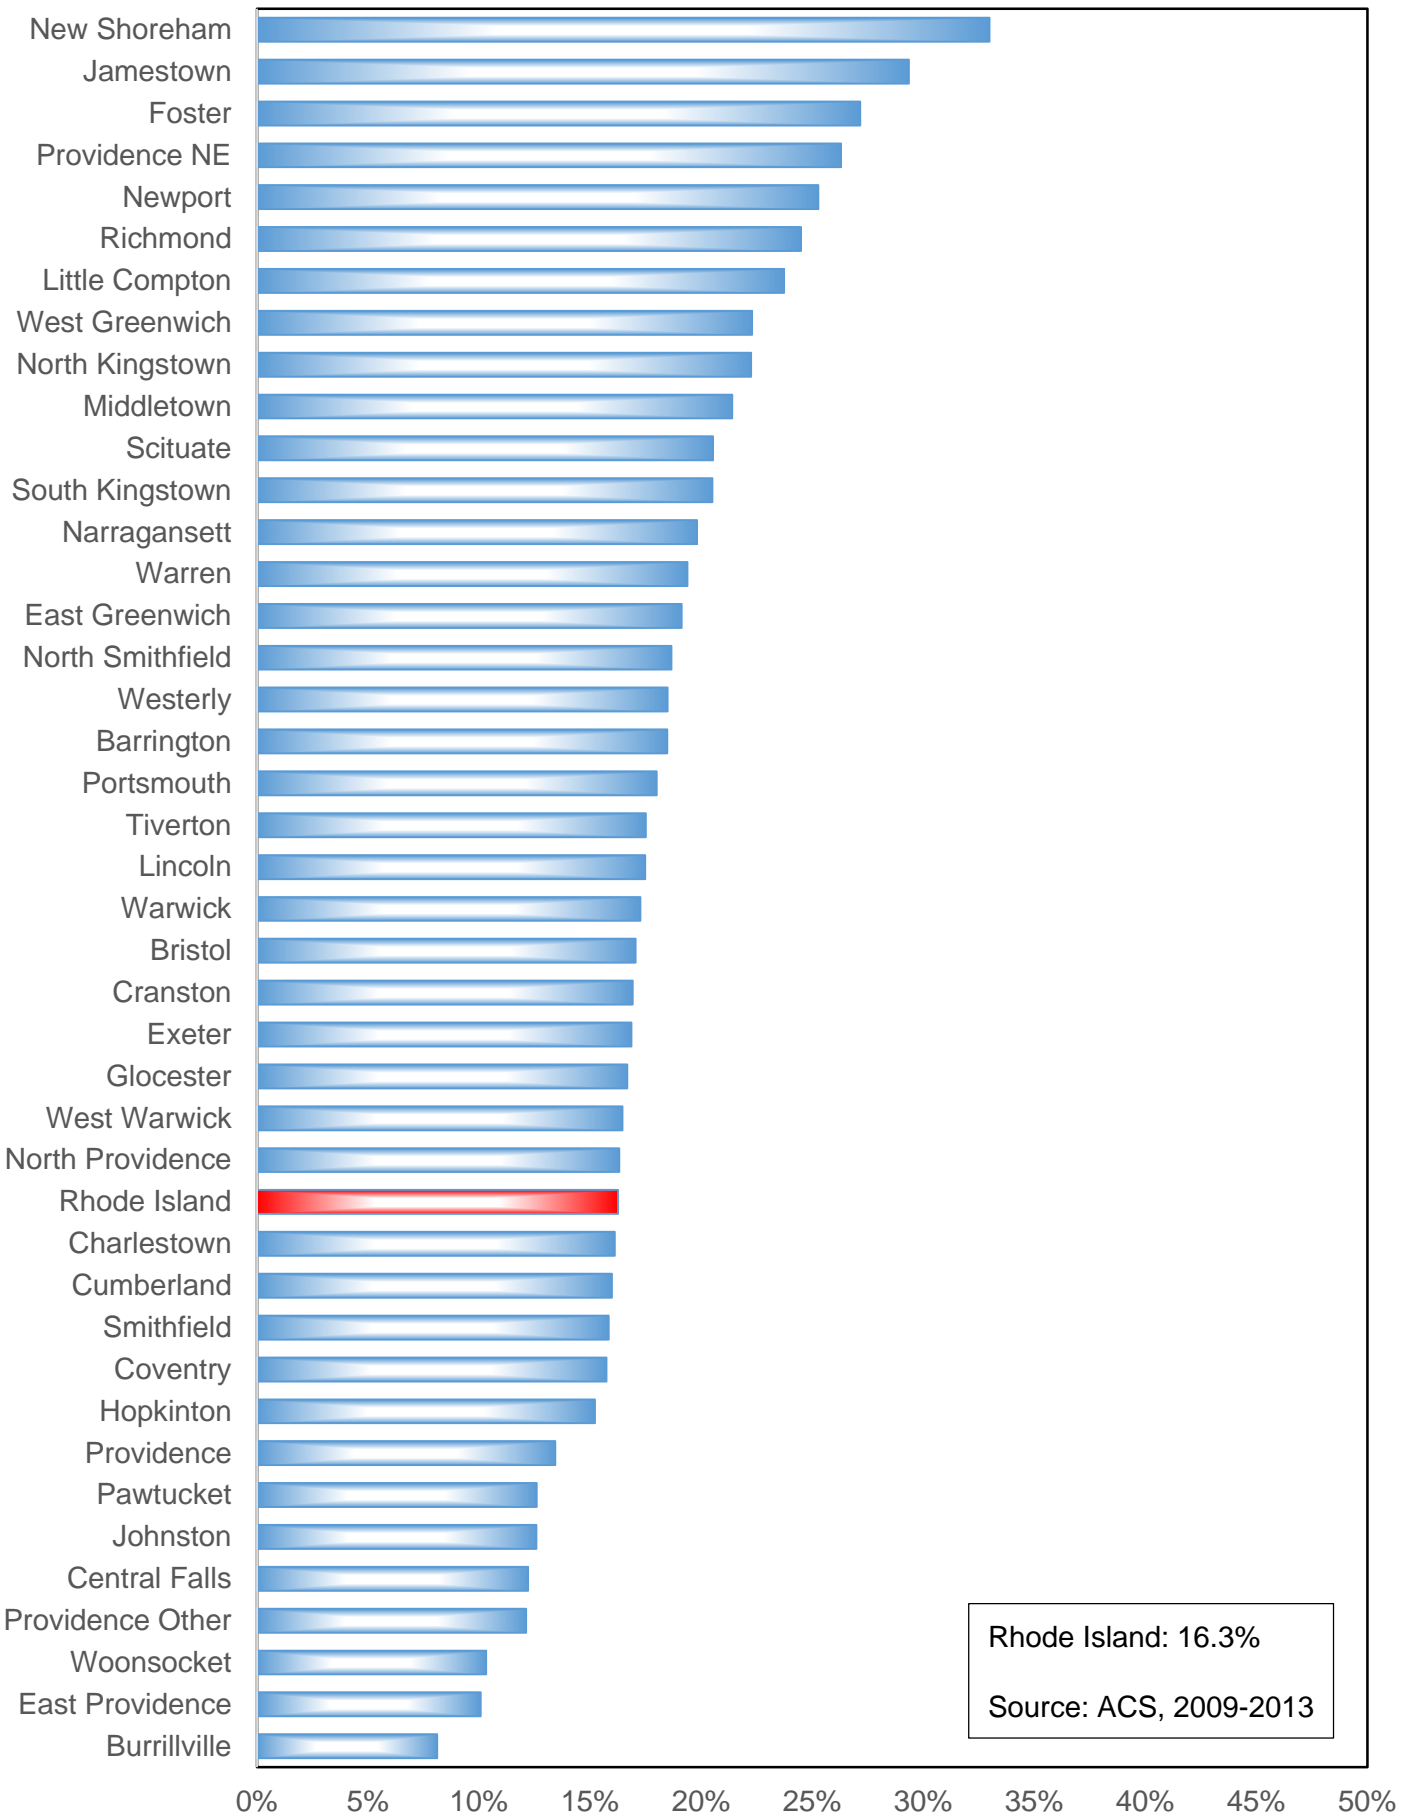

Percentage of Population Age 65+ Years Employed Past Year

Figure 121

% Population Age 65+ Years Employed Past Year

Rhode Island: 16.3%
Source: ACS, 2009-2013