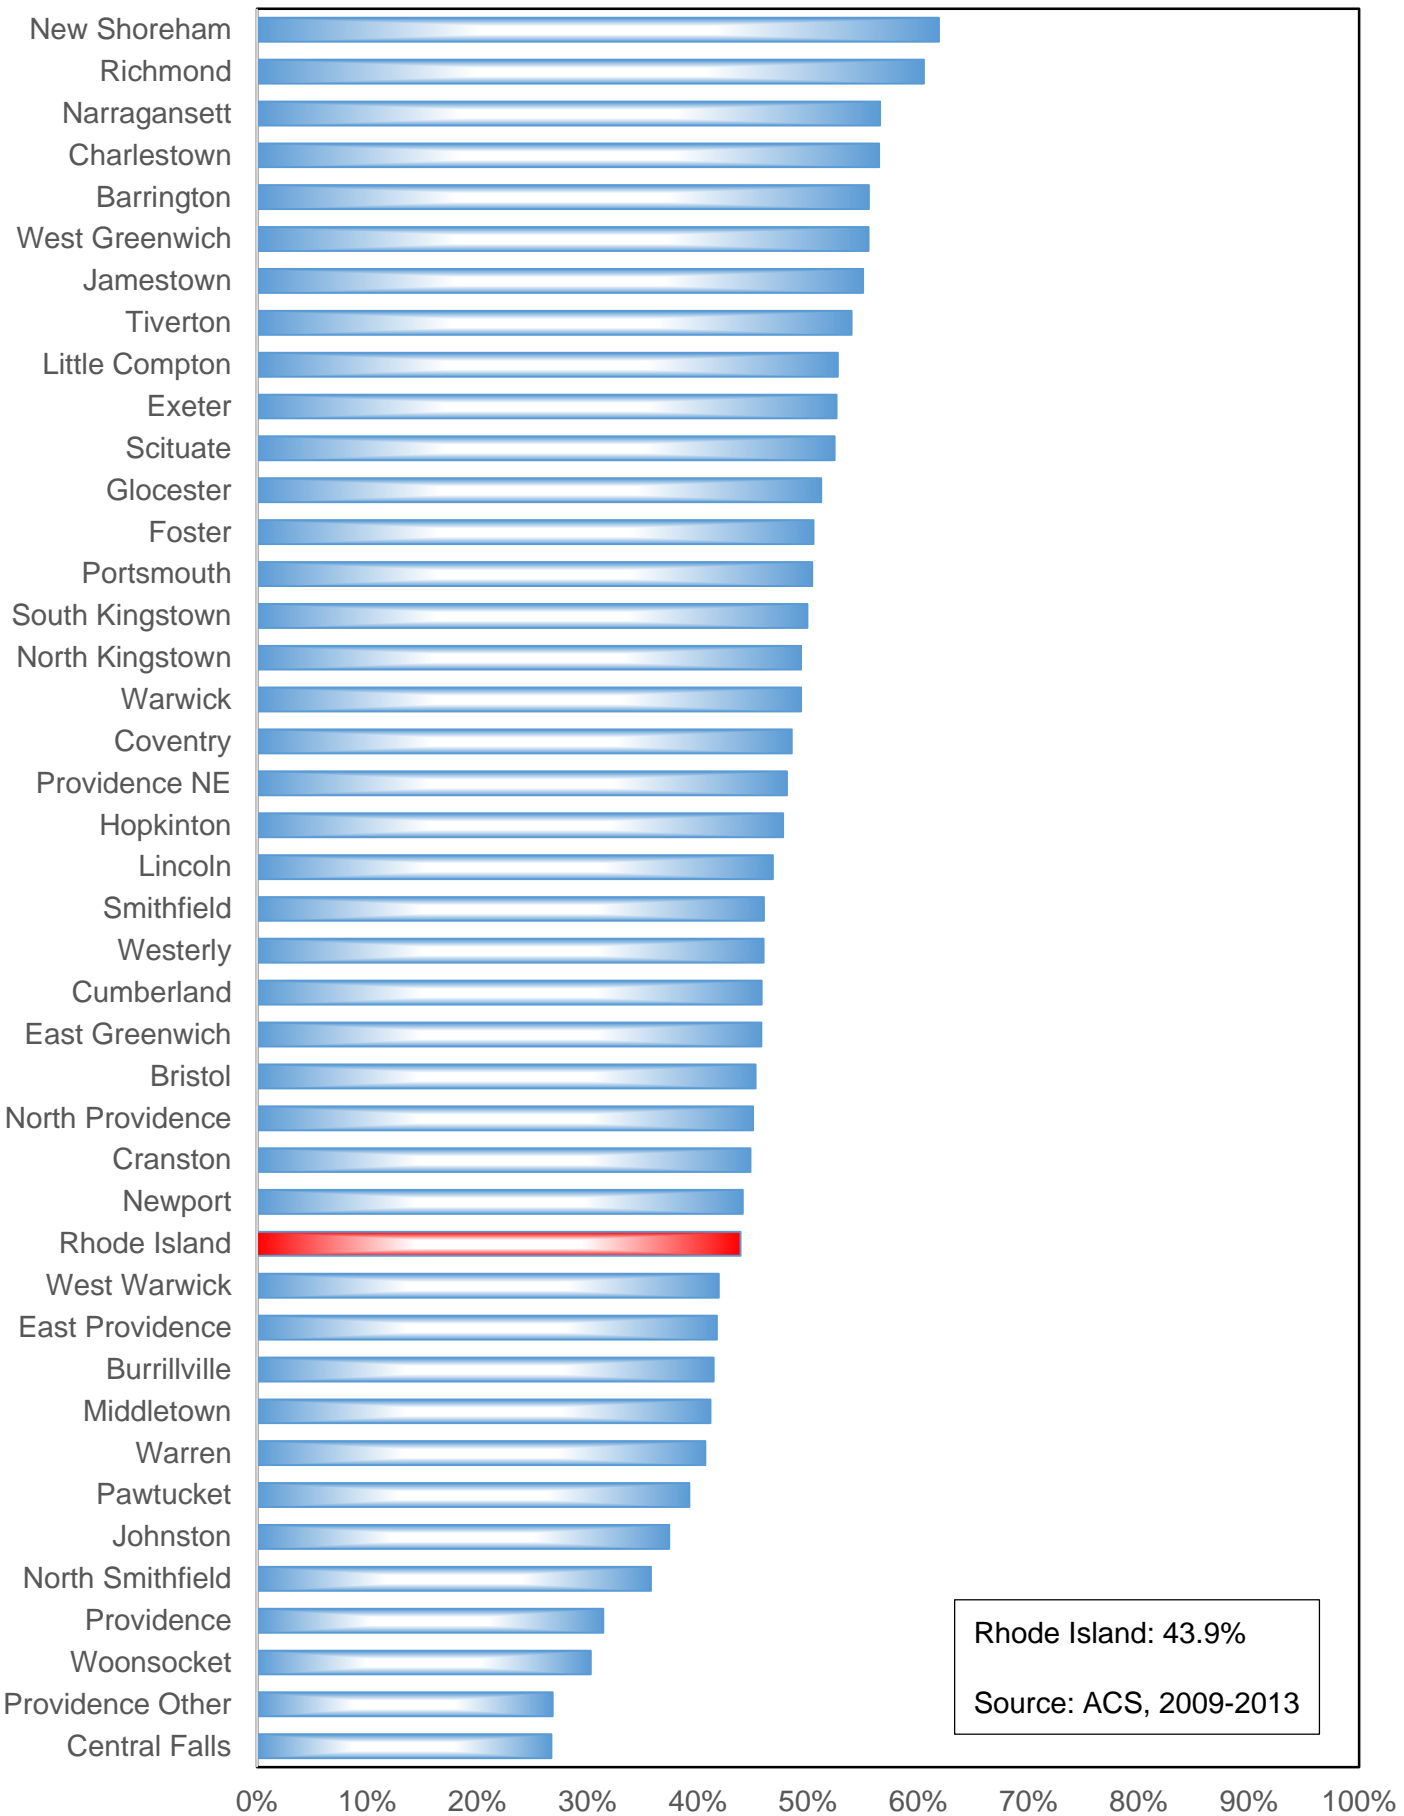

# Percentage of Population Age 60+ Years Who Own Homes

Figure 125

% Population Age 60+ Years Who Own Homes

Rhode Island: 43.9%  
Source: ACS, 2009-2013