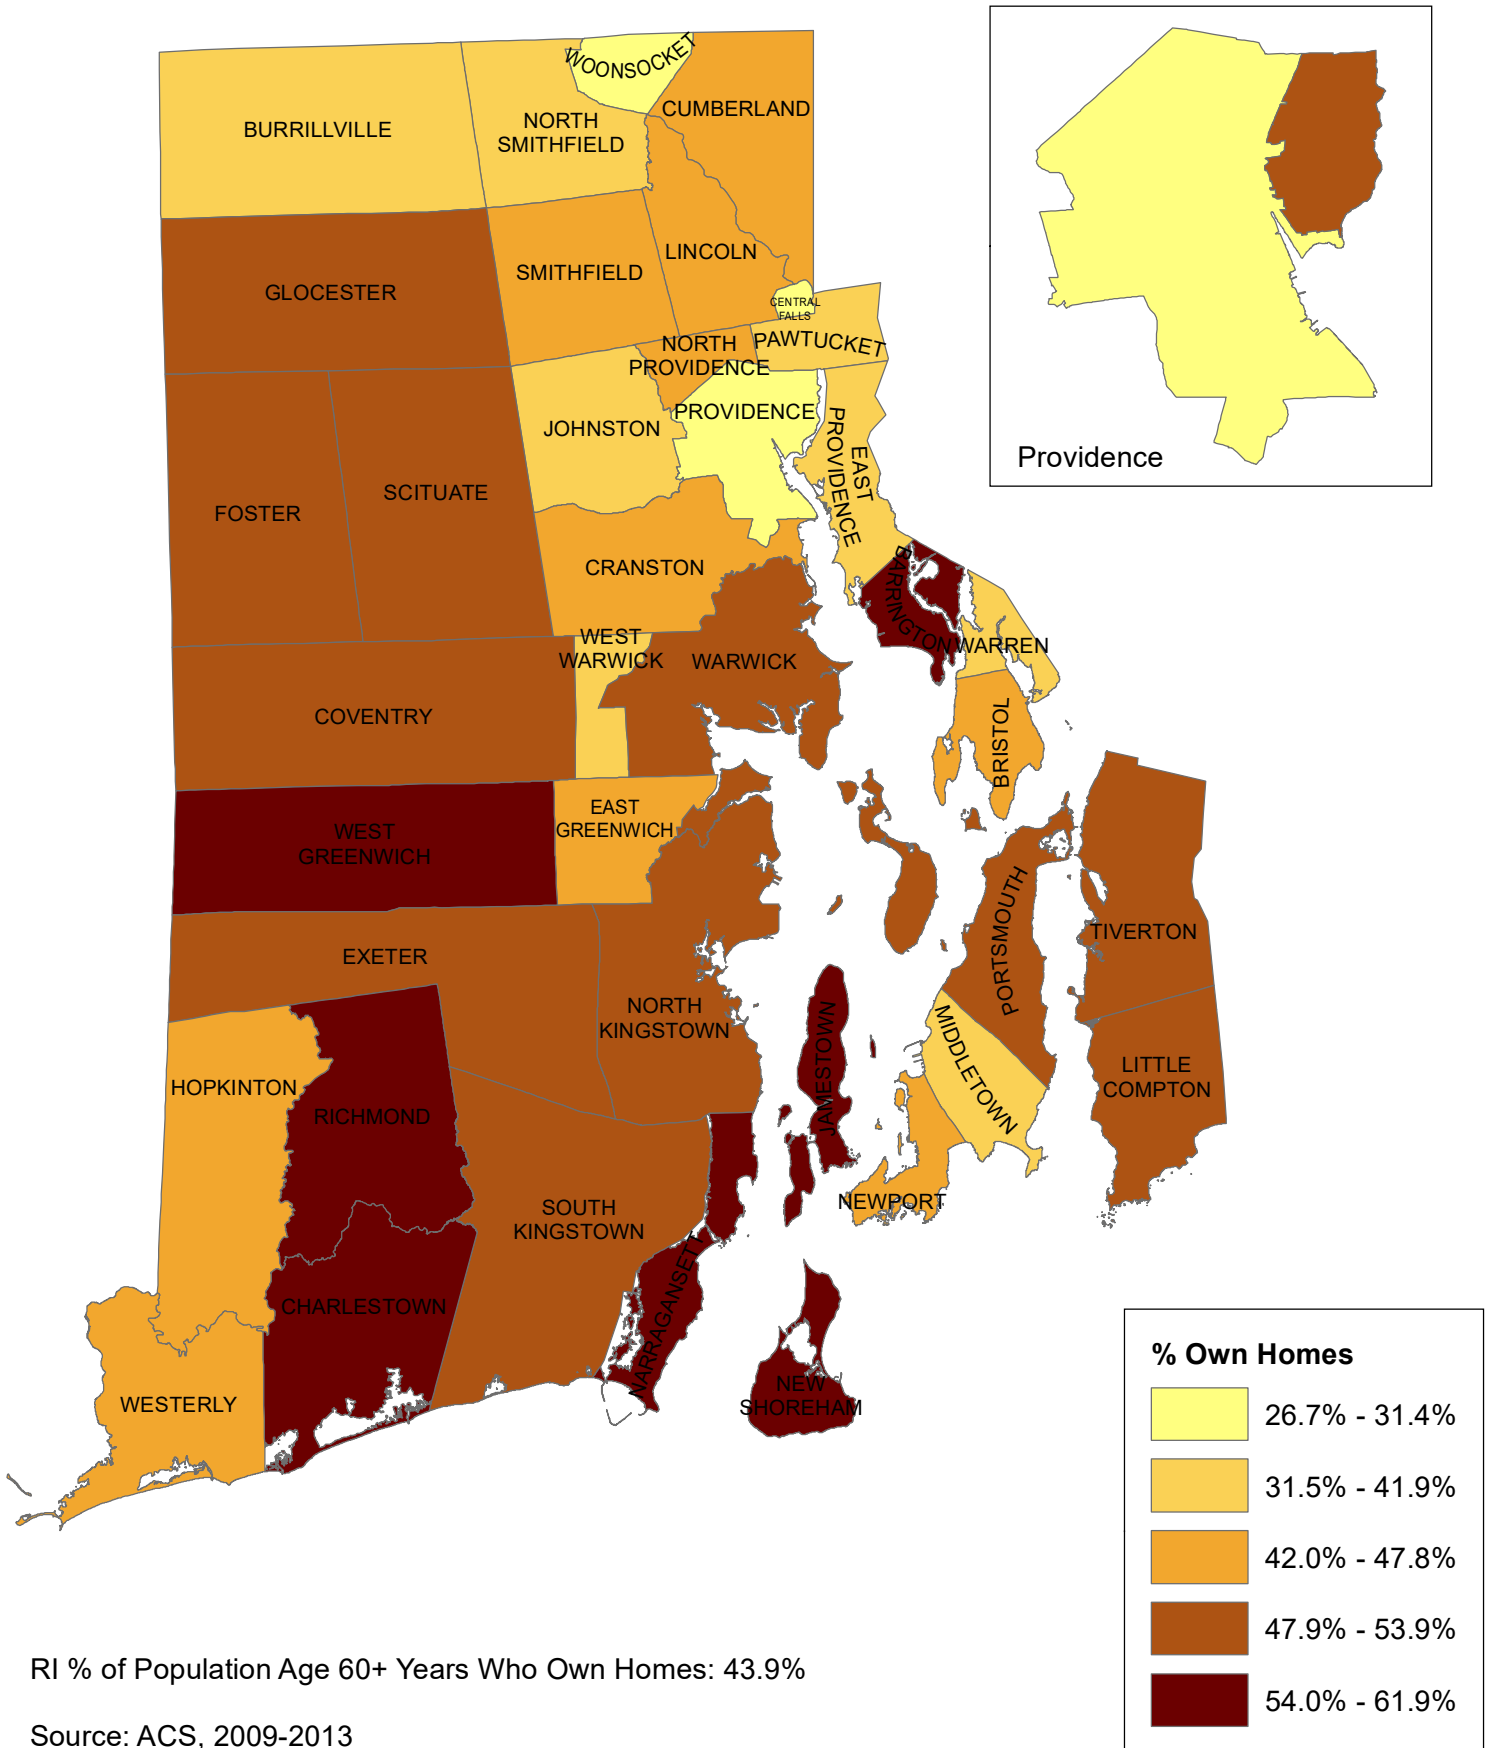

# Percentage of Population Age 60+ Years Who Own Homes

Figure 125

% Population Age 60+ Years Who Own Homes

Rhode Island: 43.9%  
Source: ACS, 2009-2013