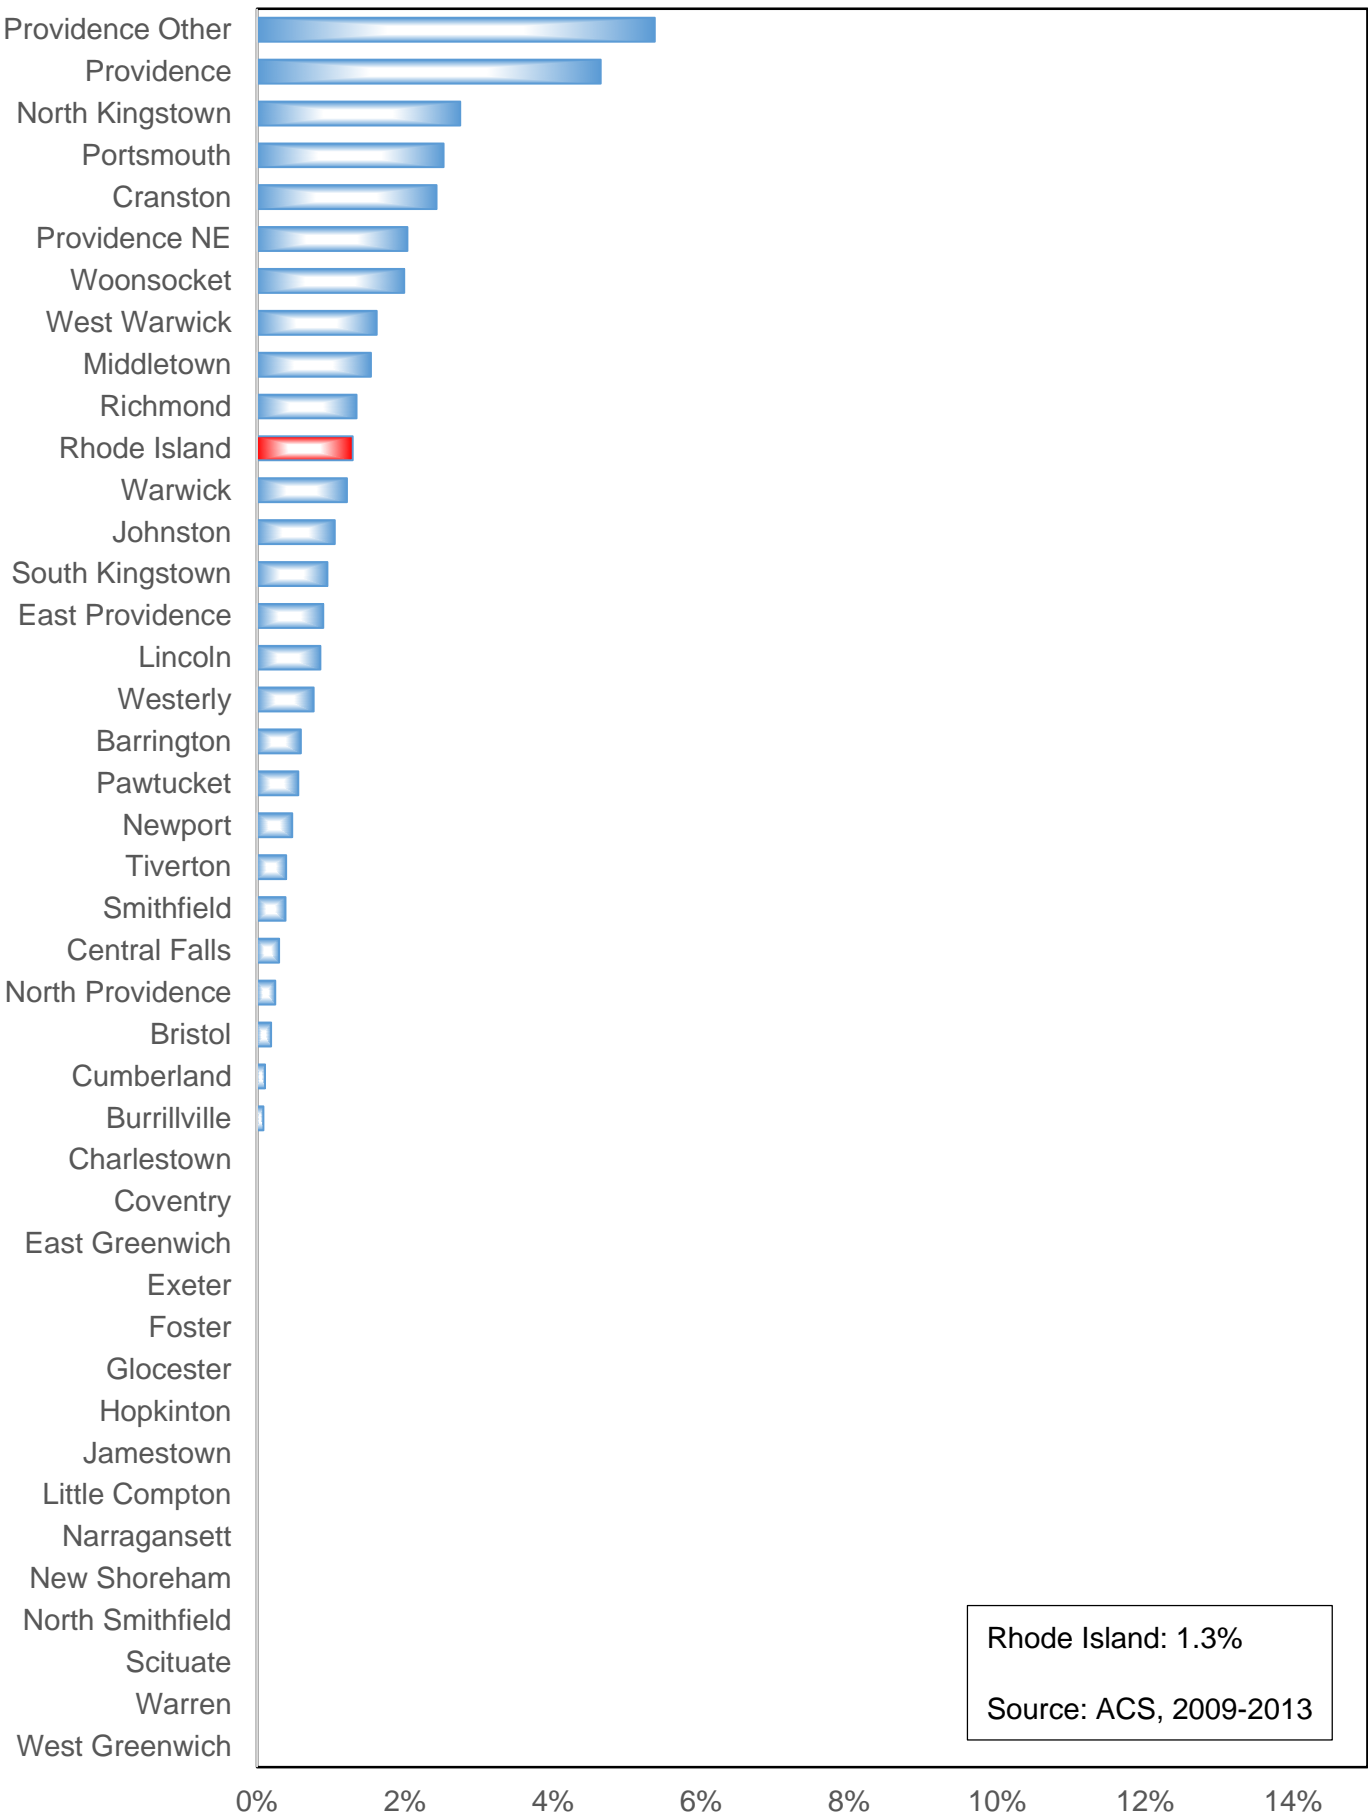

Figure 12

% Population Age 65+ Years Asian

Rhode Island: 1.3%
Source: ACS, 2009-2013