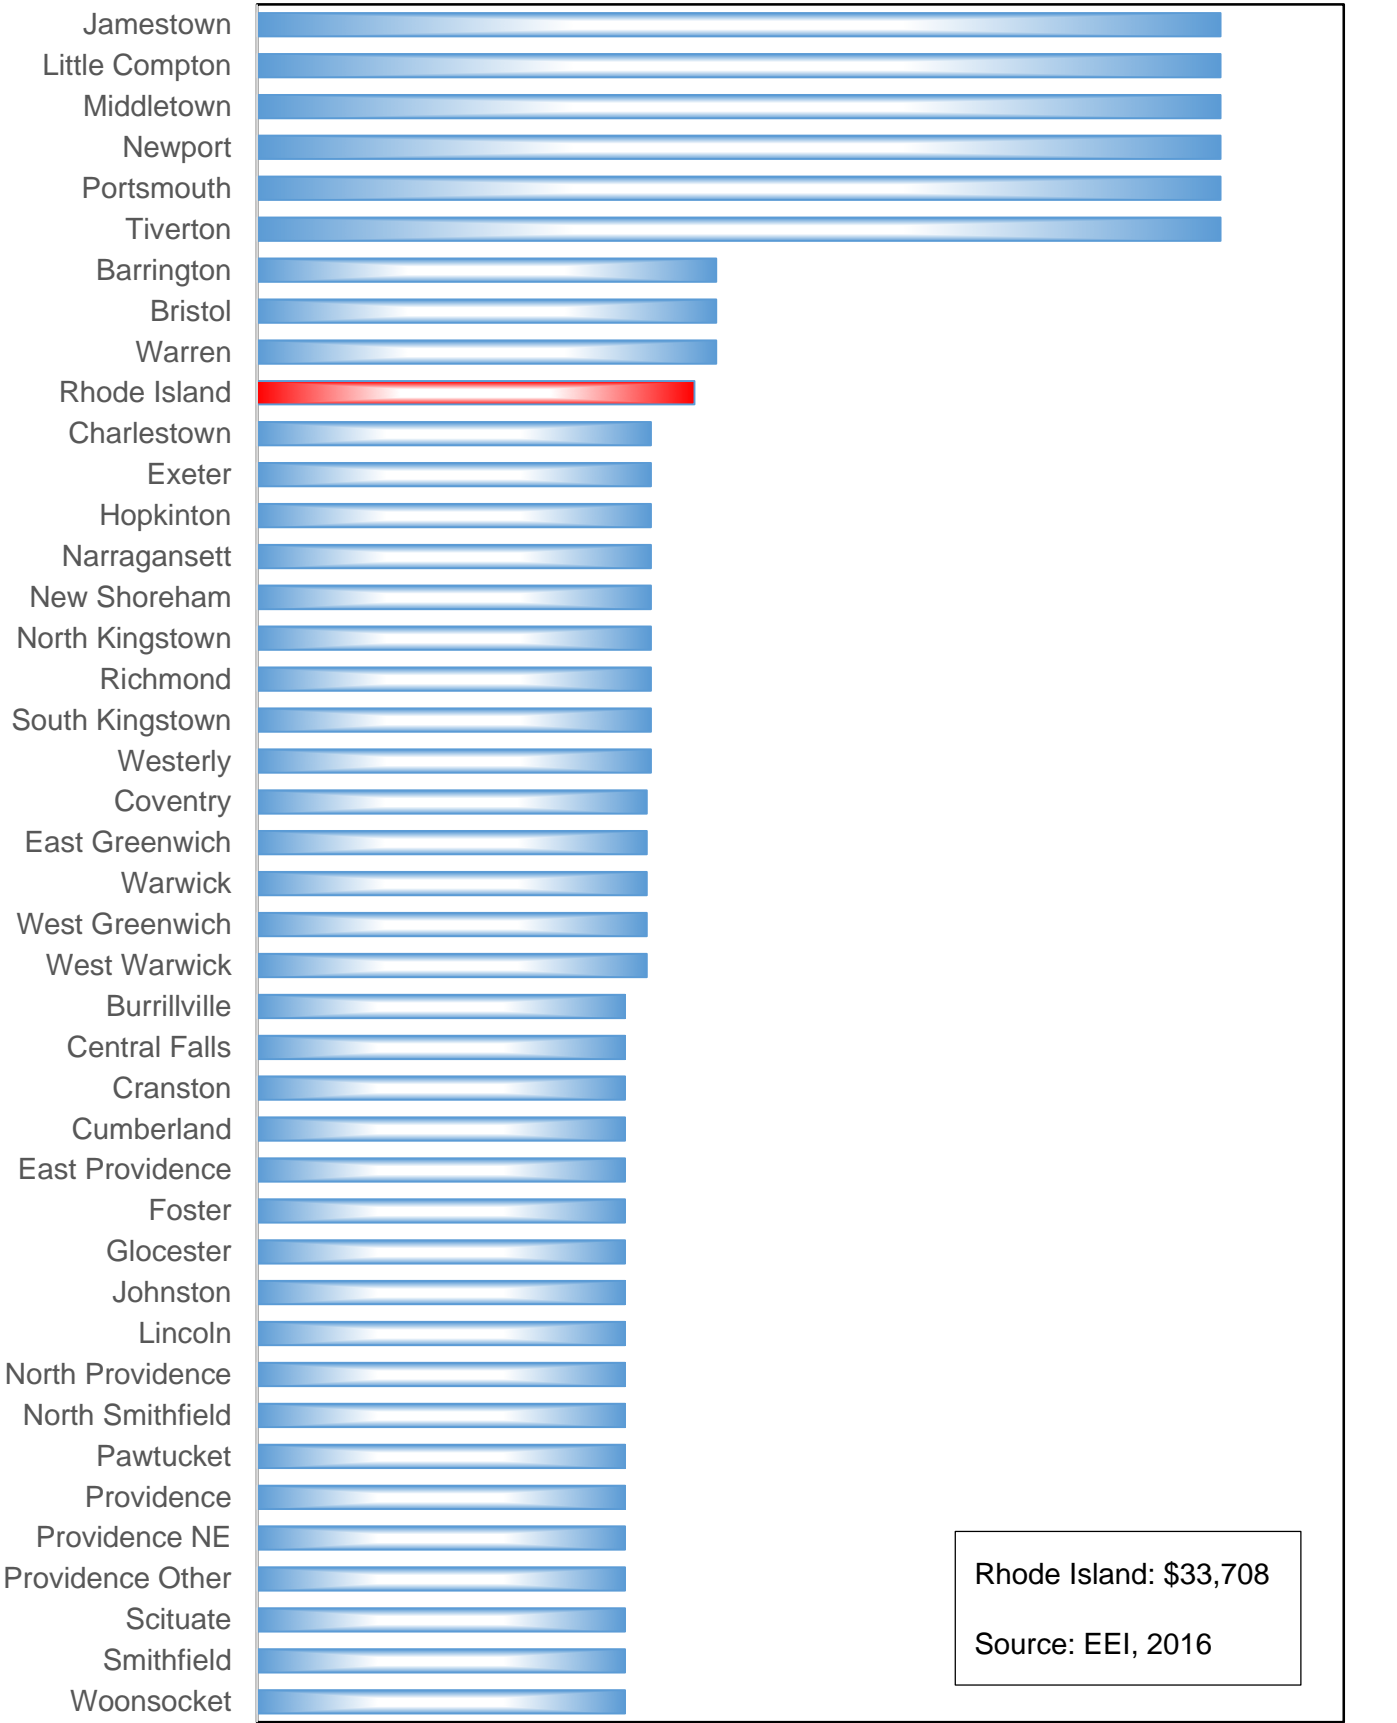

Elder Economic Index Estimate for Renter Couple in Good Health by County

RI Elder Economic Index Estimate for Renter Couple in Good Health: \$33,708.00

Source: EEI, 2016

Figure 130

Elder Economic Index Estimate for Renter Couple in Good Health
by County