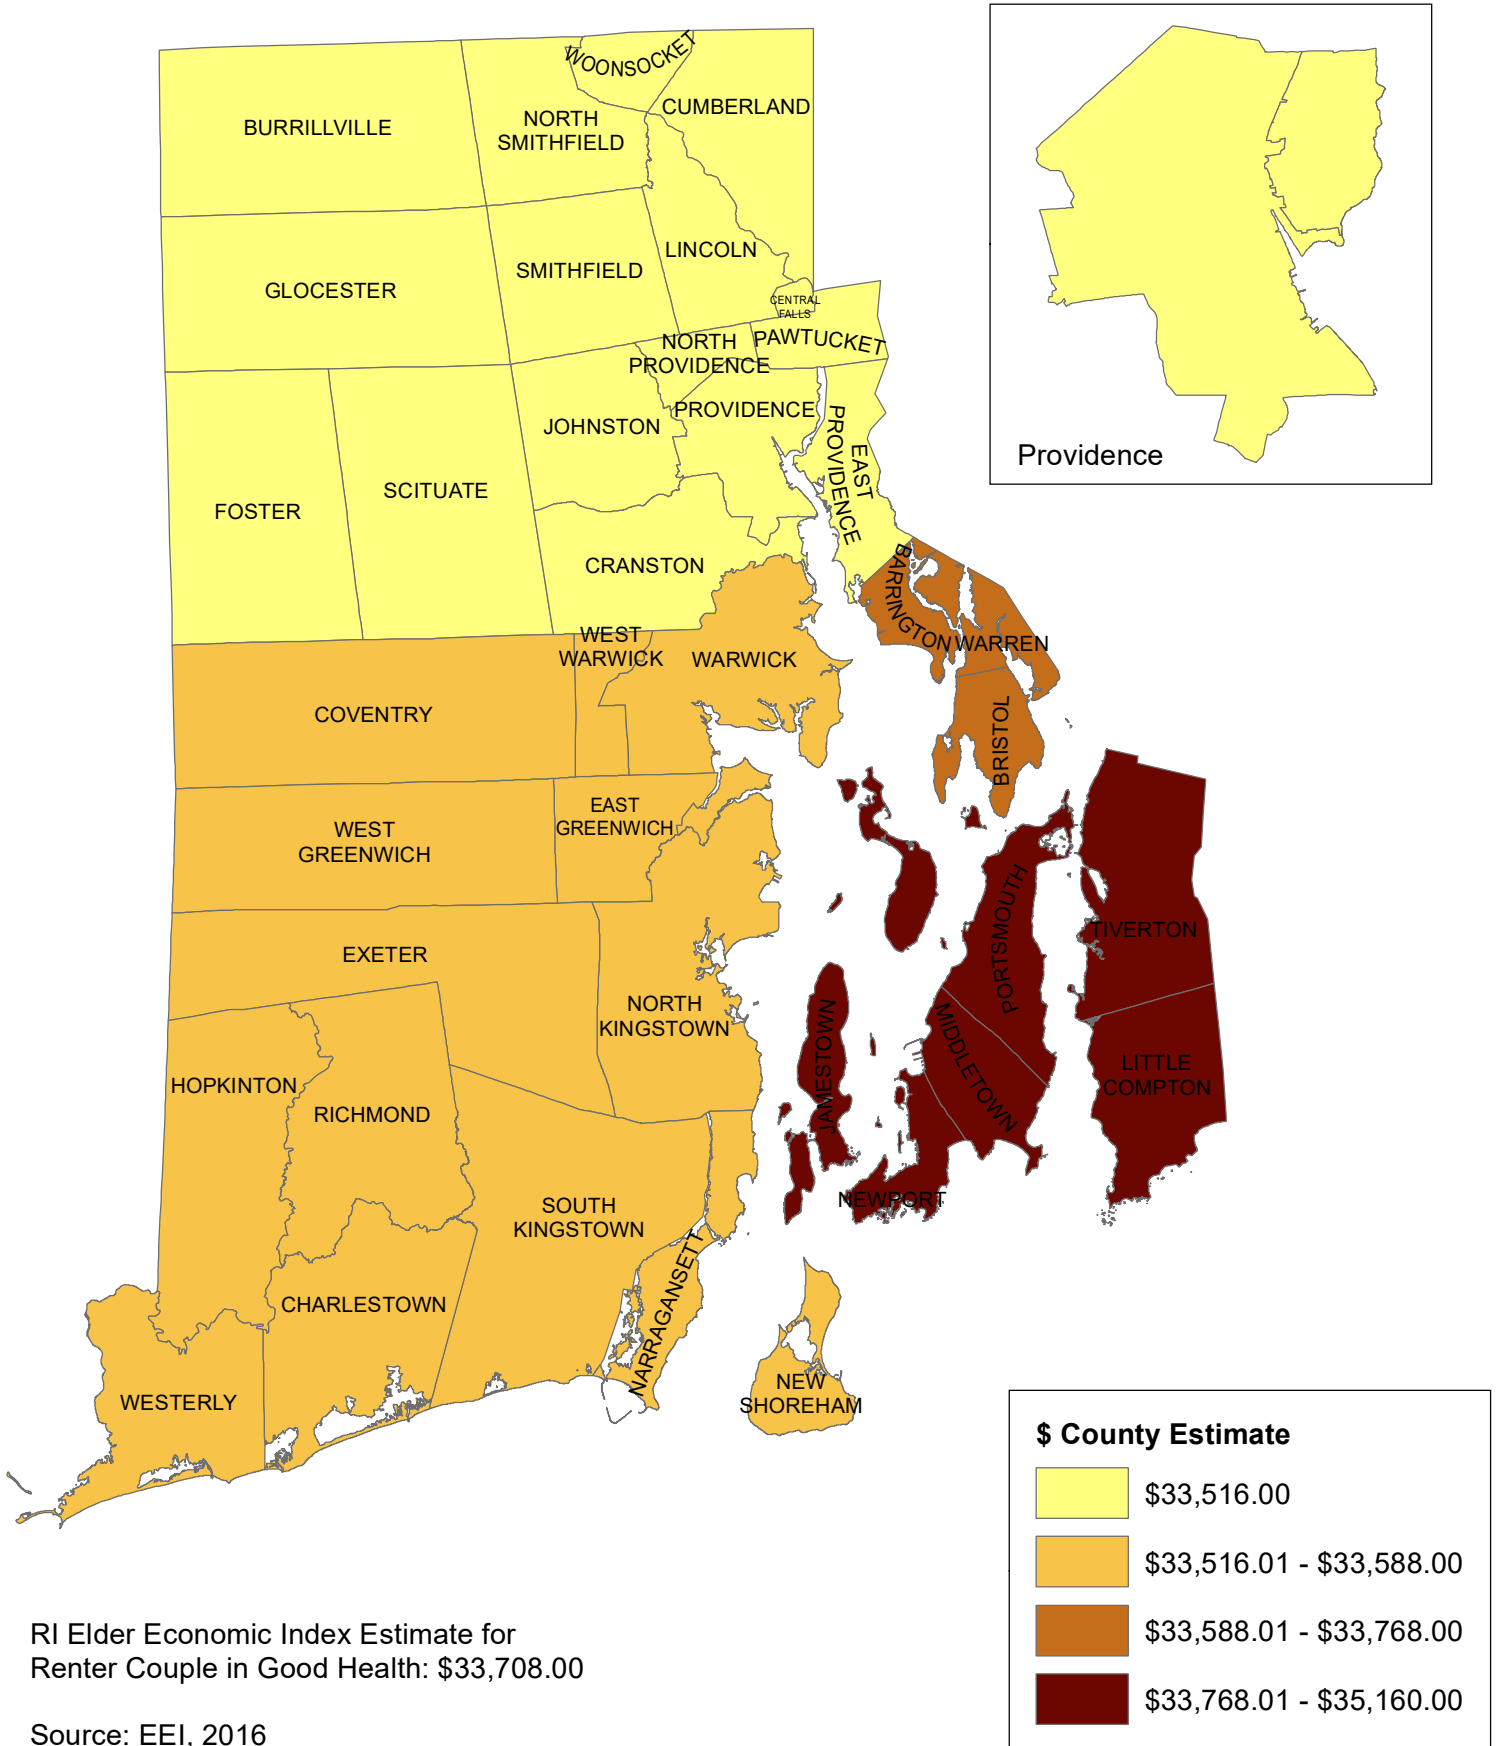

Elder Economic Index Estimate for Renter Couple in Good Health by County

RI Elder Economic Index Estimate for Renter Couple in Good Health: \$33,708.00

Source: EEI, 2016

Figure 130

Elder Economic Index Estimate for Renter Couple in Good Health
by County

Rhode Island: \$33,708
Source: EEI, 2016