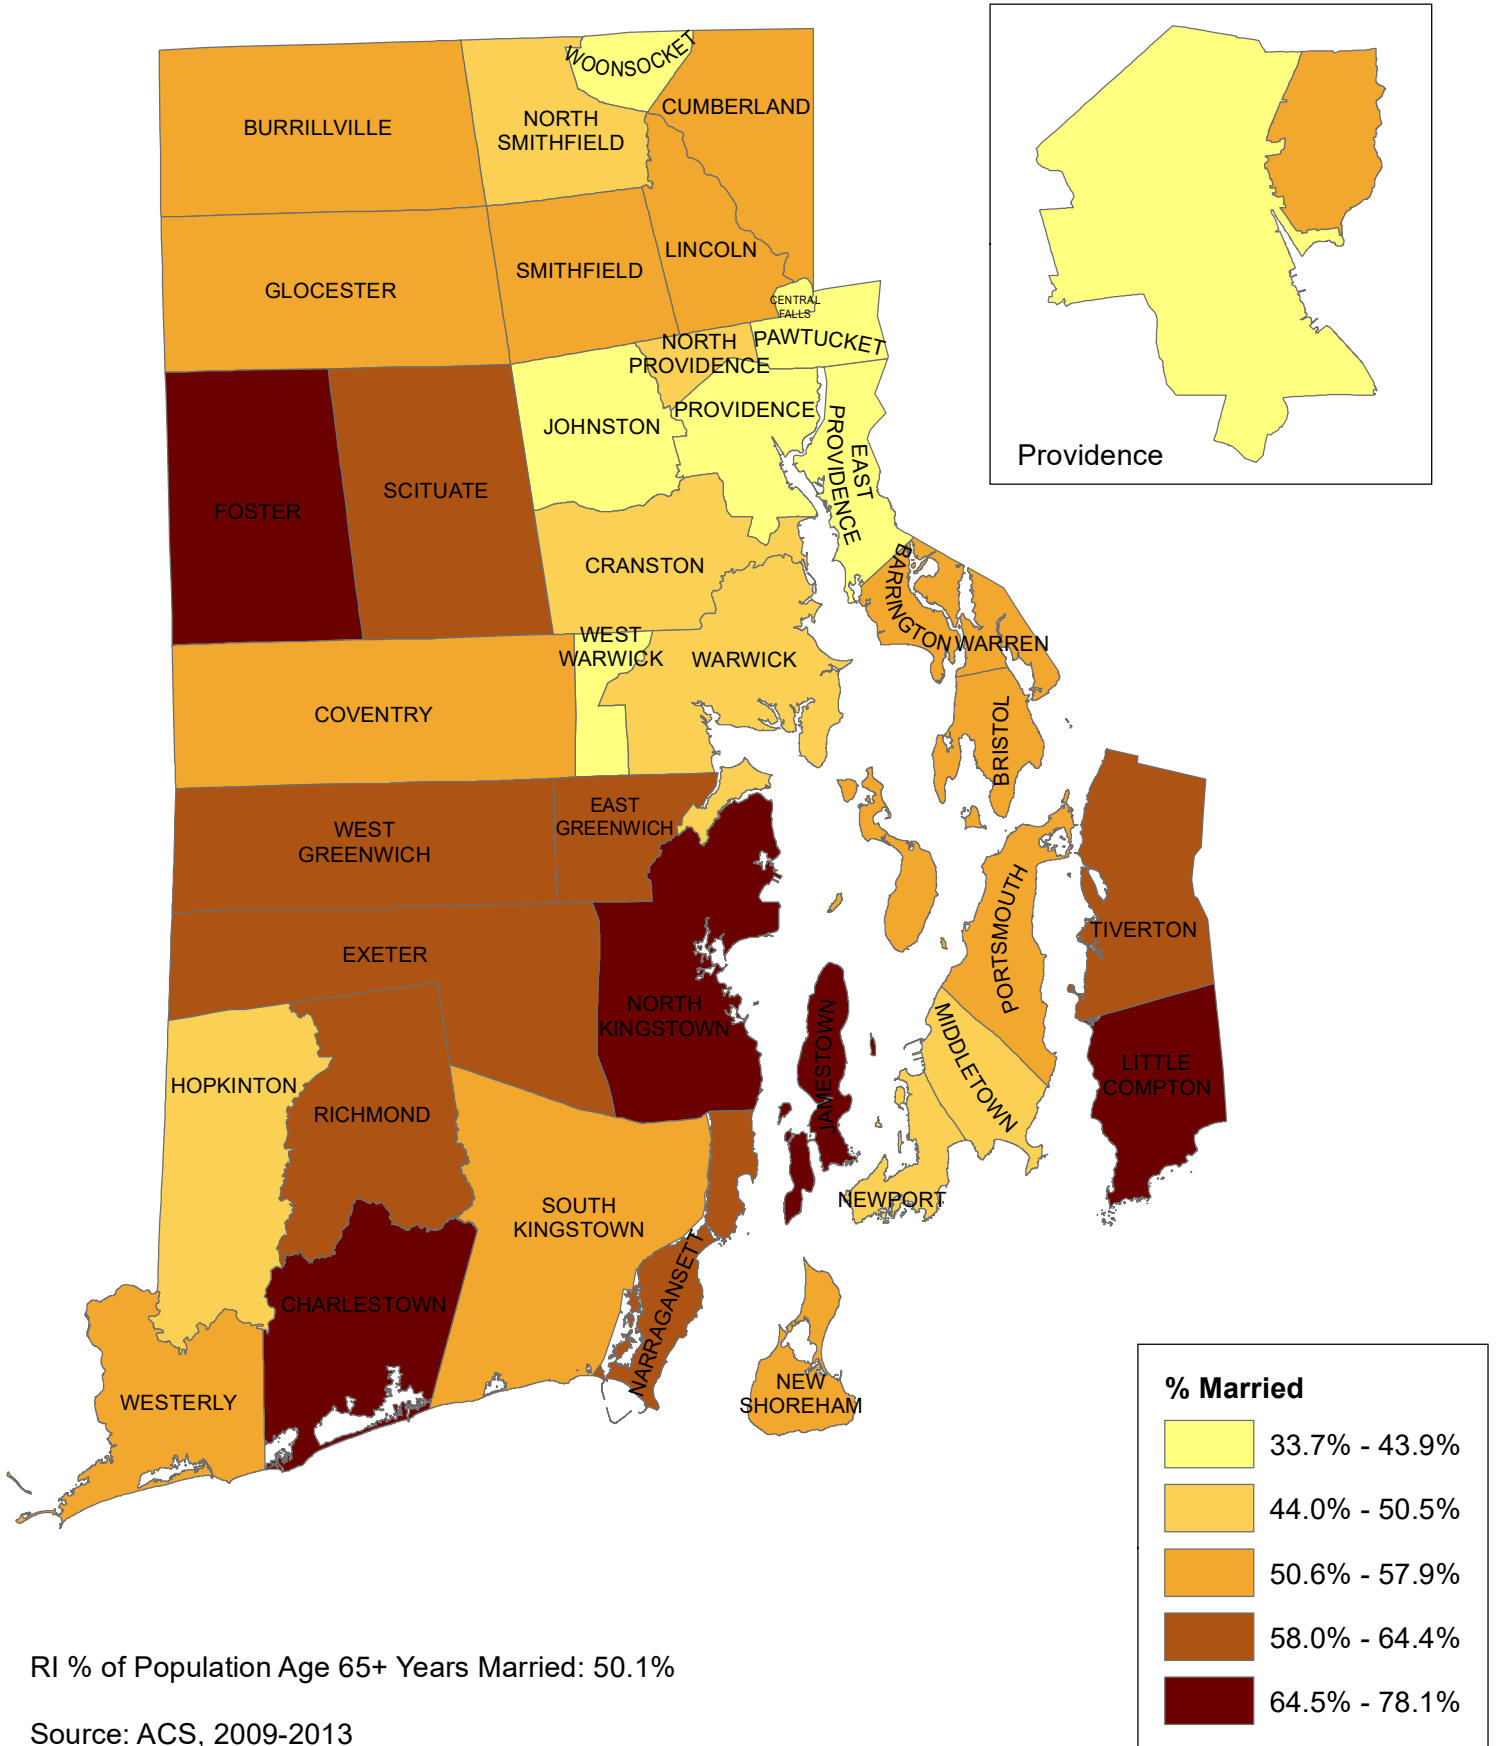

Percentage of Population Age 65+ Years Married

Figure 15

% Population Age 65+ Years Married

Rhode Island: 50.1%
Source: ACS, 2009-2013