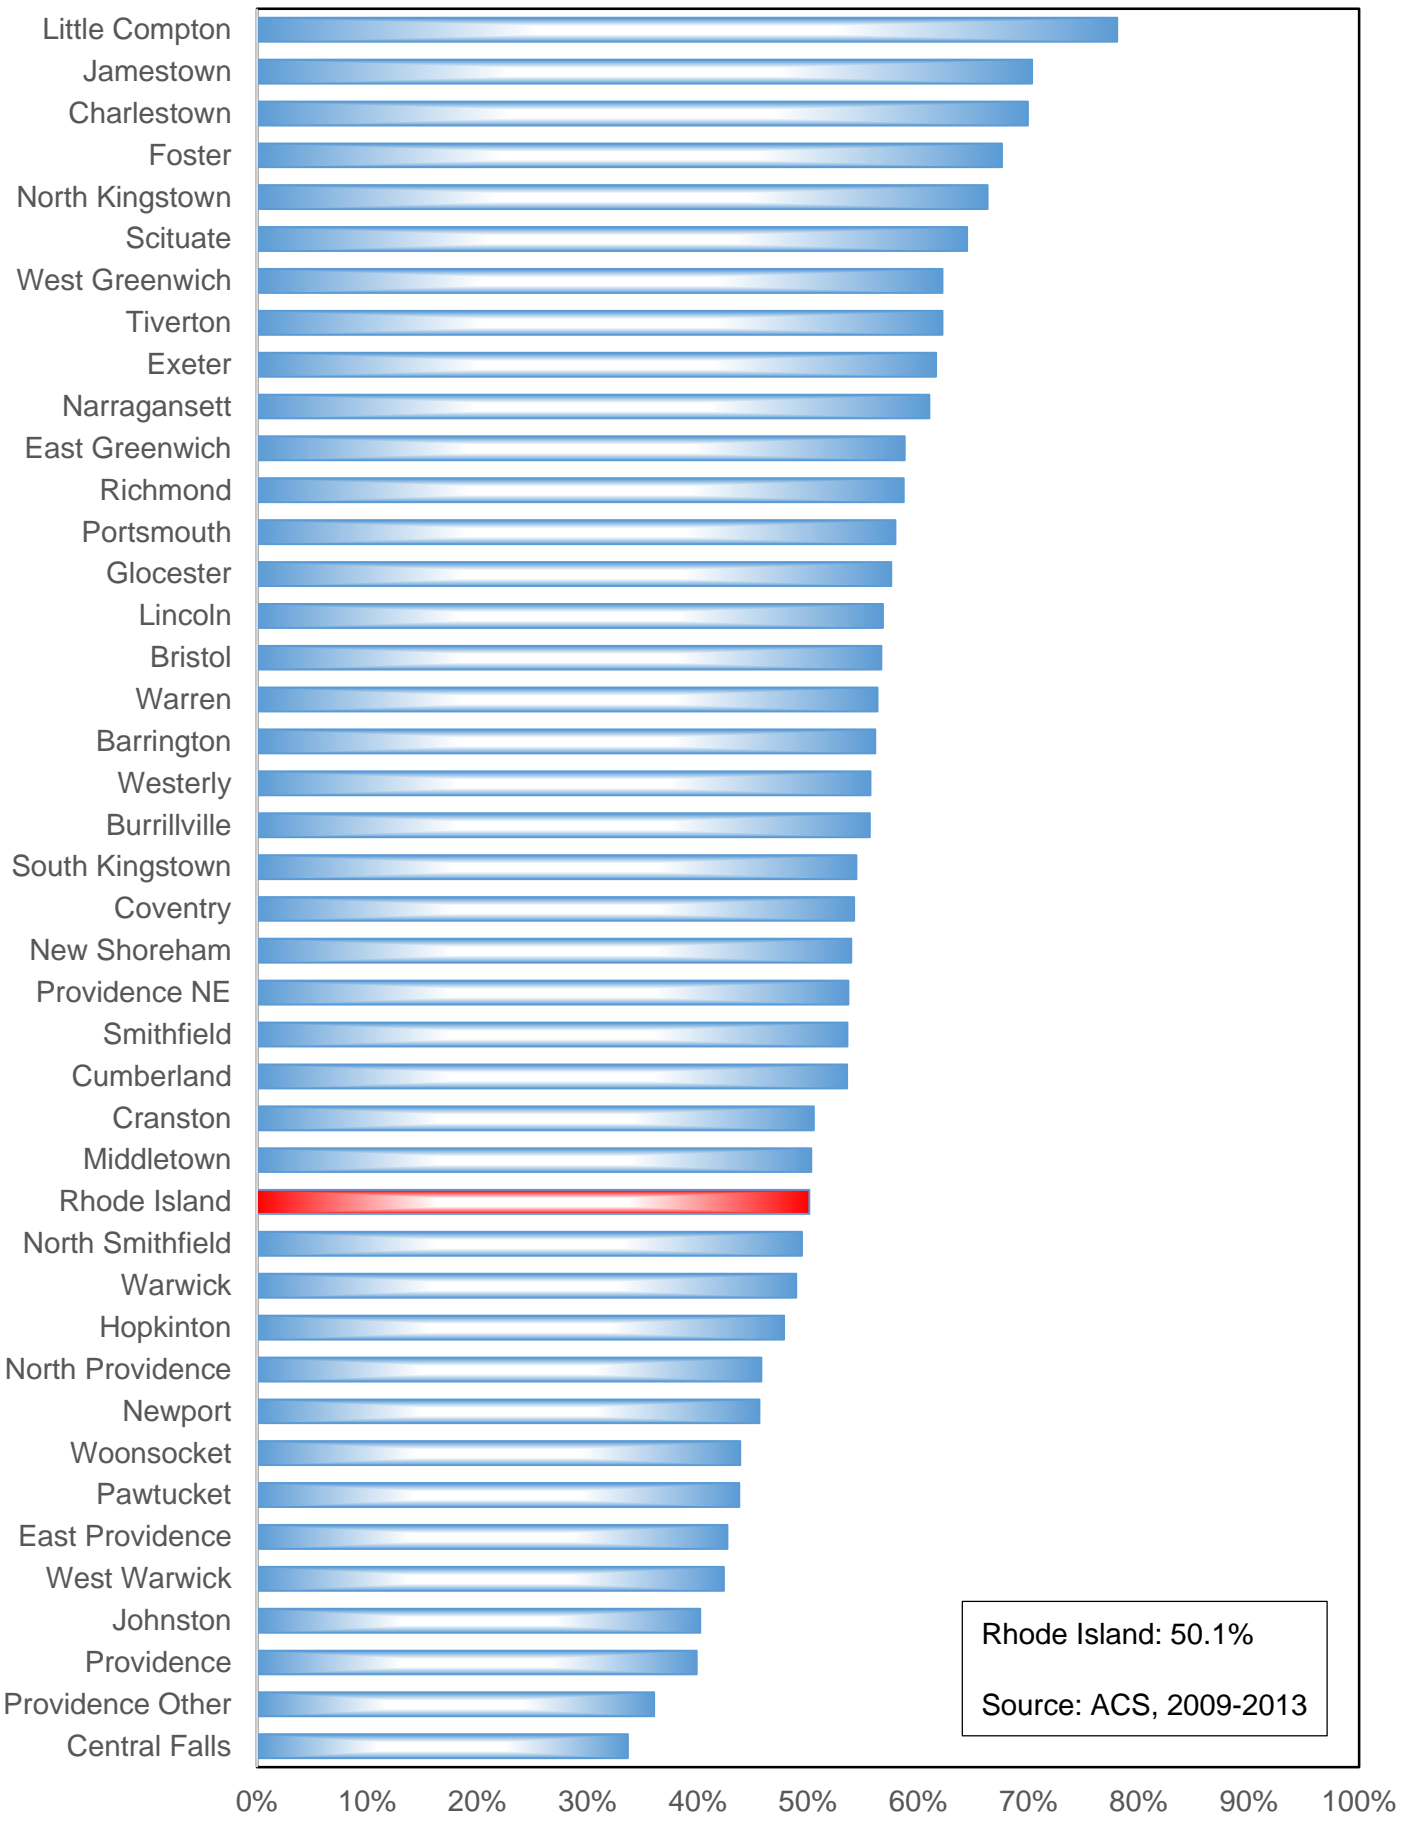

Percentage of Population Age 65+ Years Married

Figure 15

% Population Age 65+ Years Married

Rhode Island: 50.1%
Source: ACS, 2009-2013