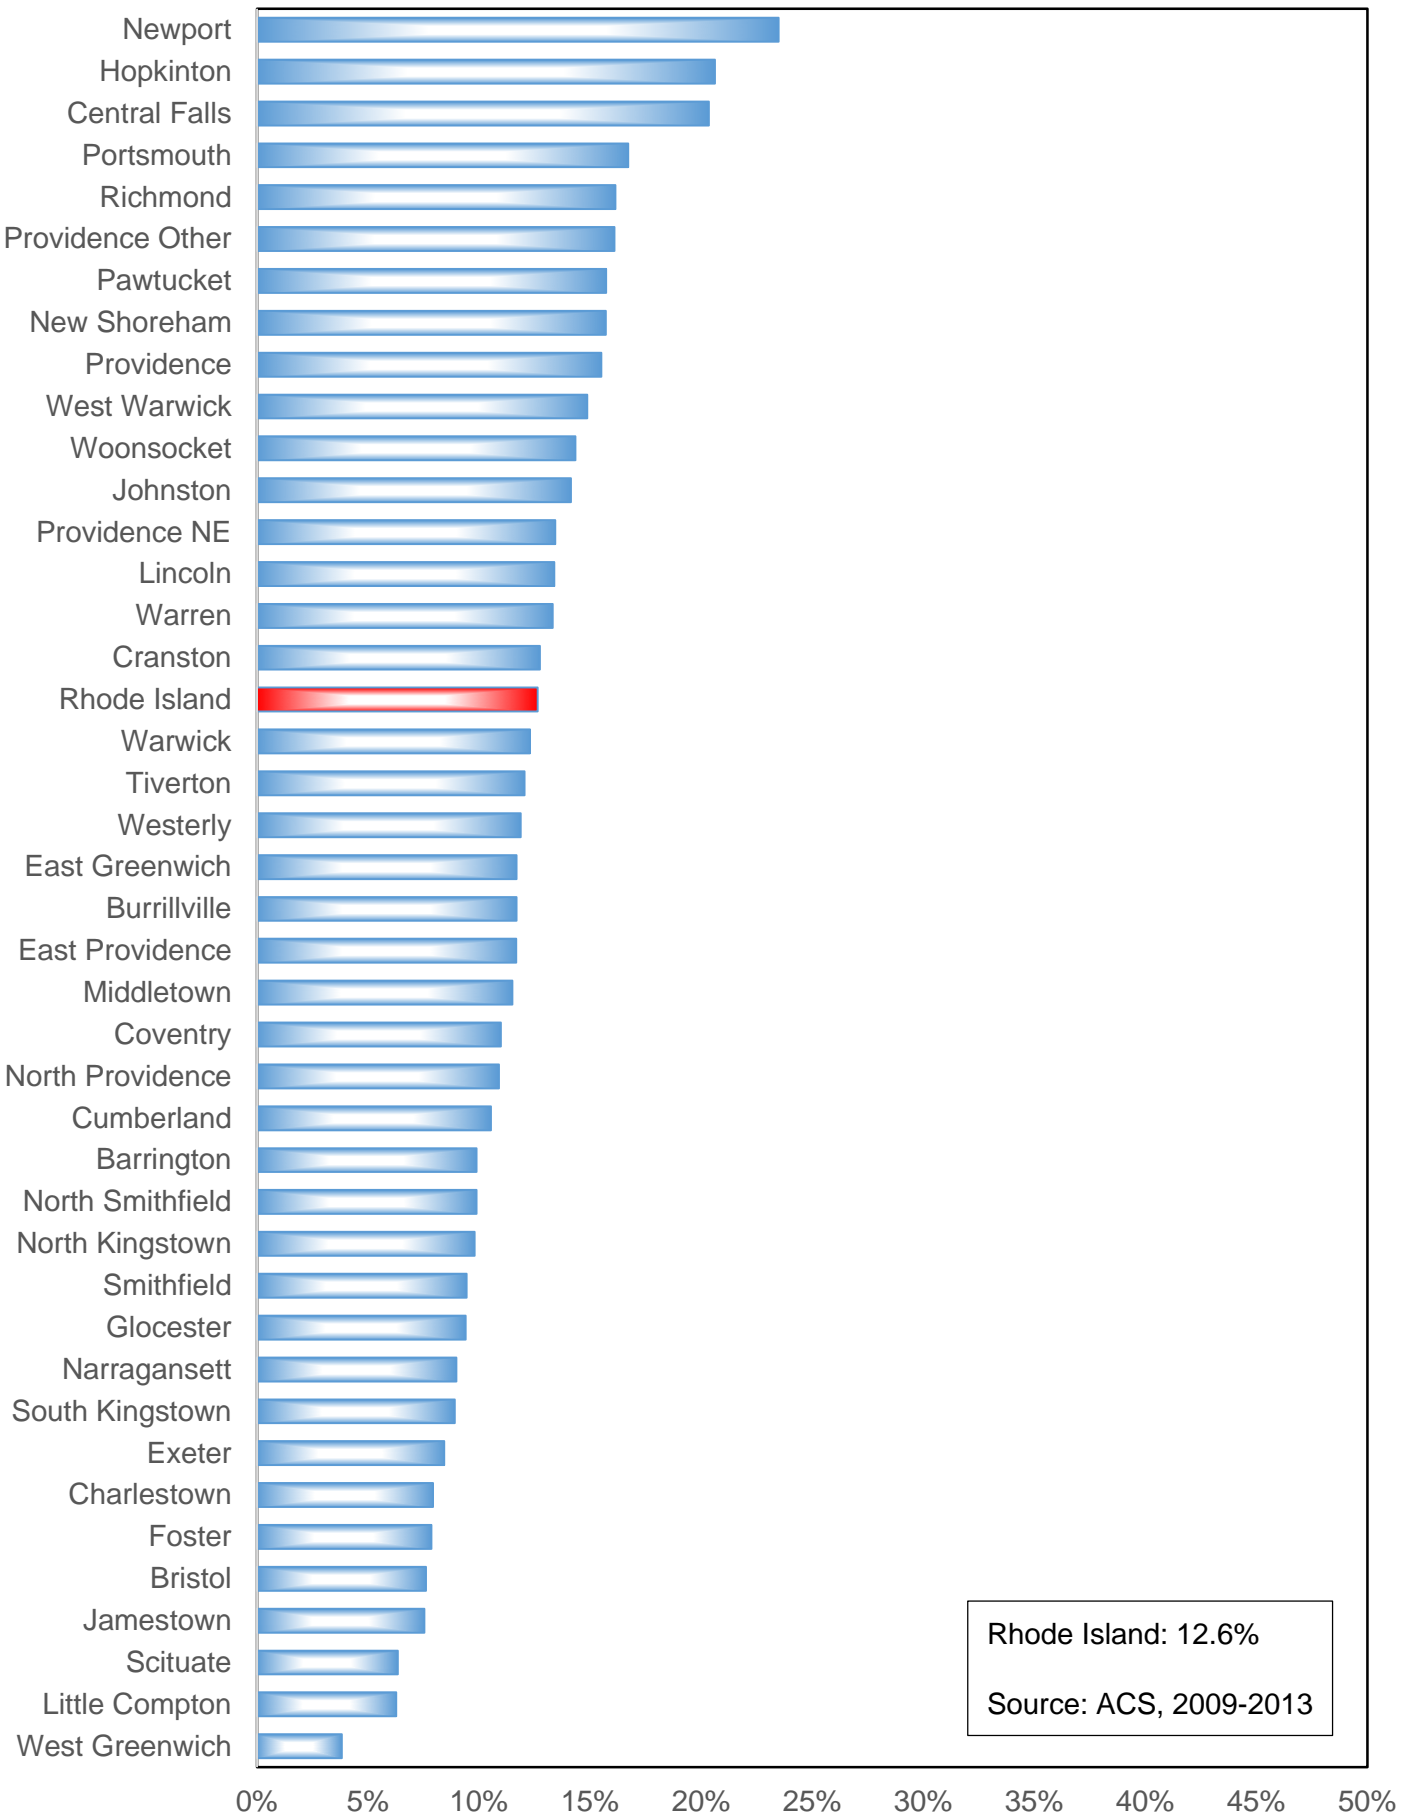

Percentage of Population Age 65+ Years Divorced / Separated

Figure 16

% Population Age 65+ Years Divorced / Separated

Rhode Island: 12.6%
Source: ACS, 2009-2013