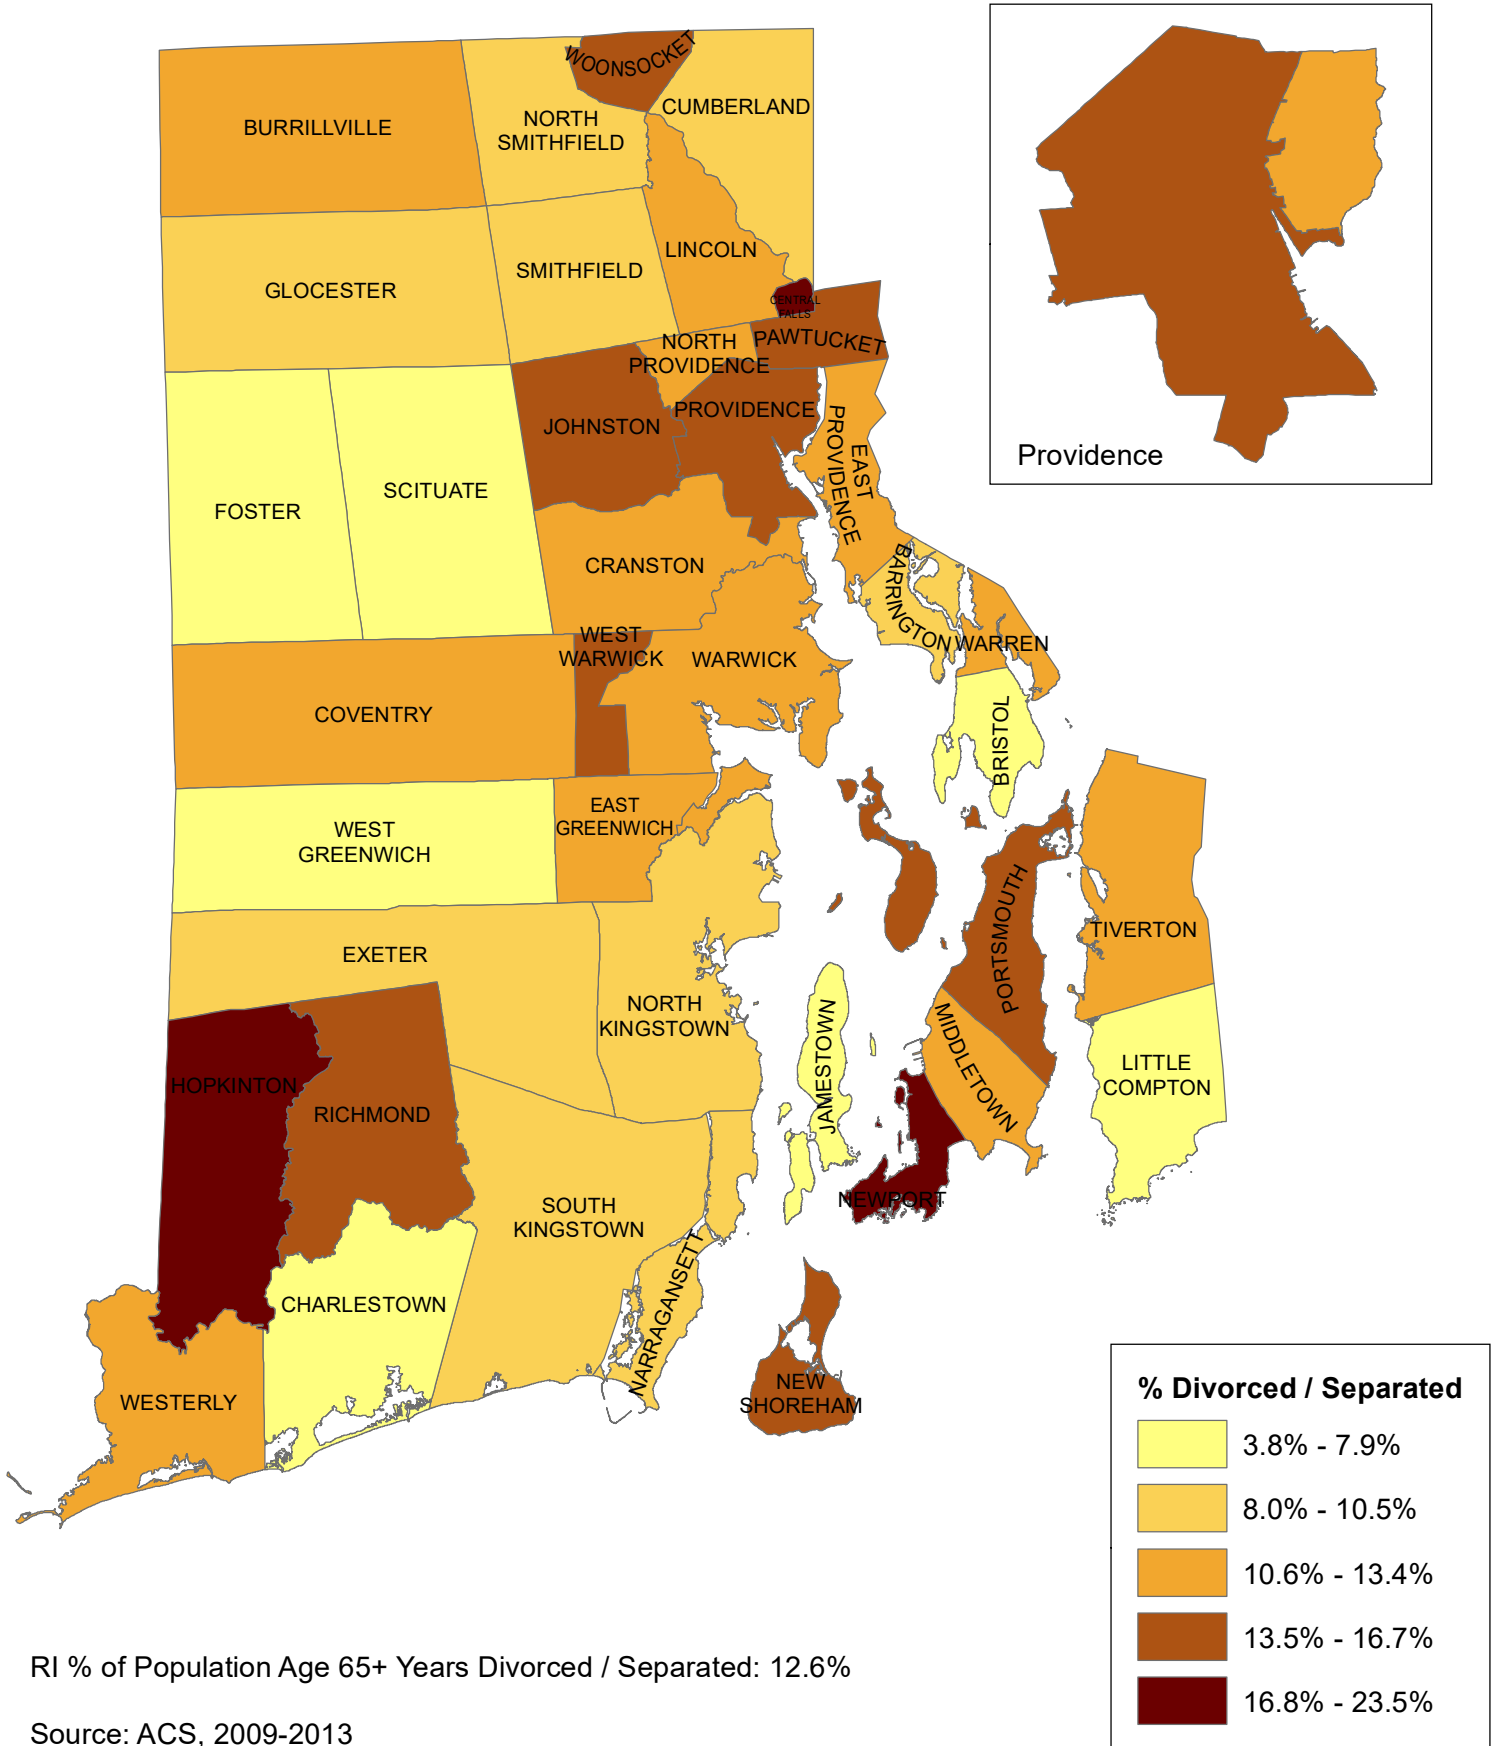

Percentage of Population Age 65+ Years Divorced / Separated

Figure 16

% Population Age 65+ Years Divorced / Separated

Rhode Island: 12.6%
Source: ACS, 2009-2013