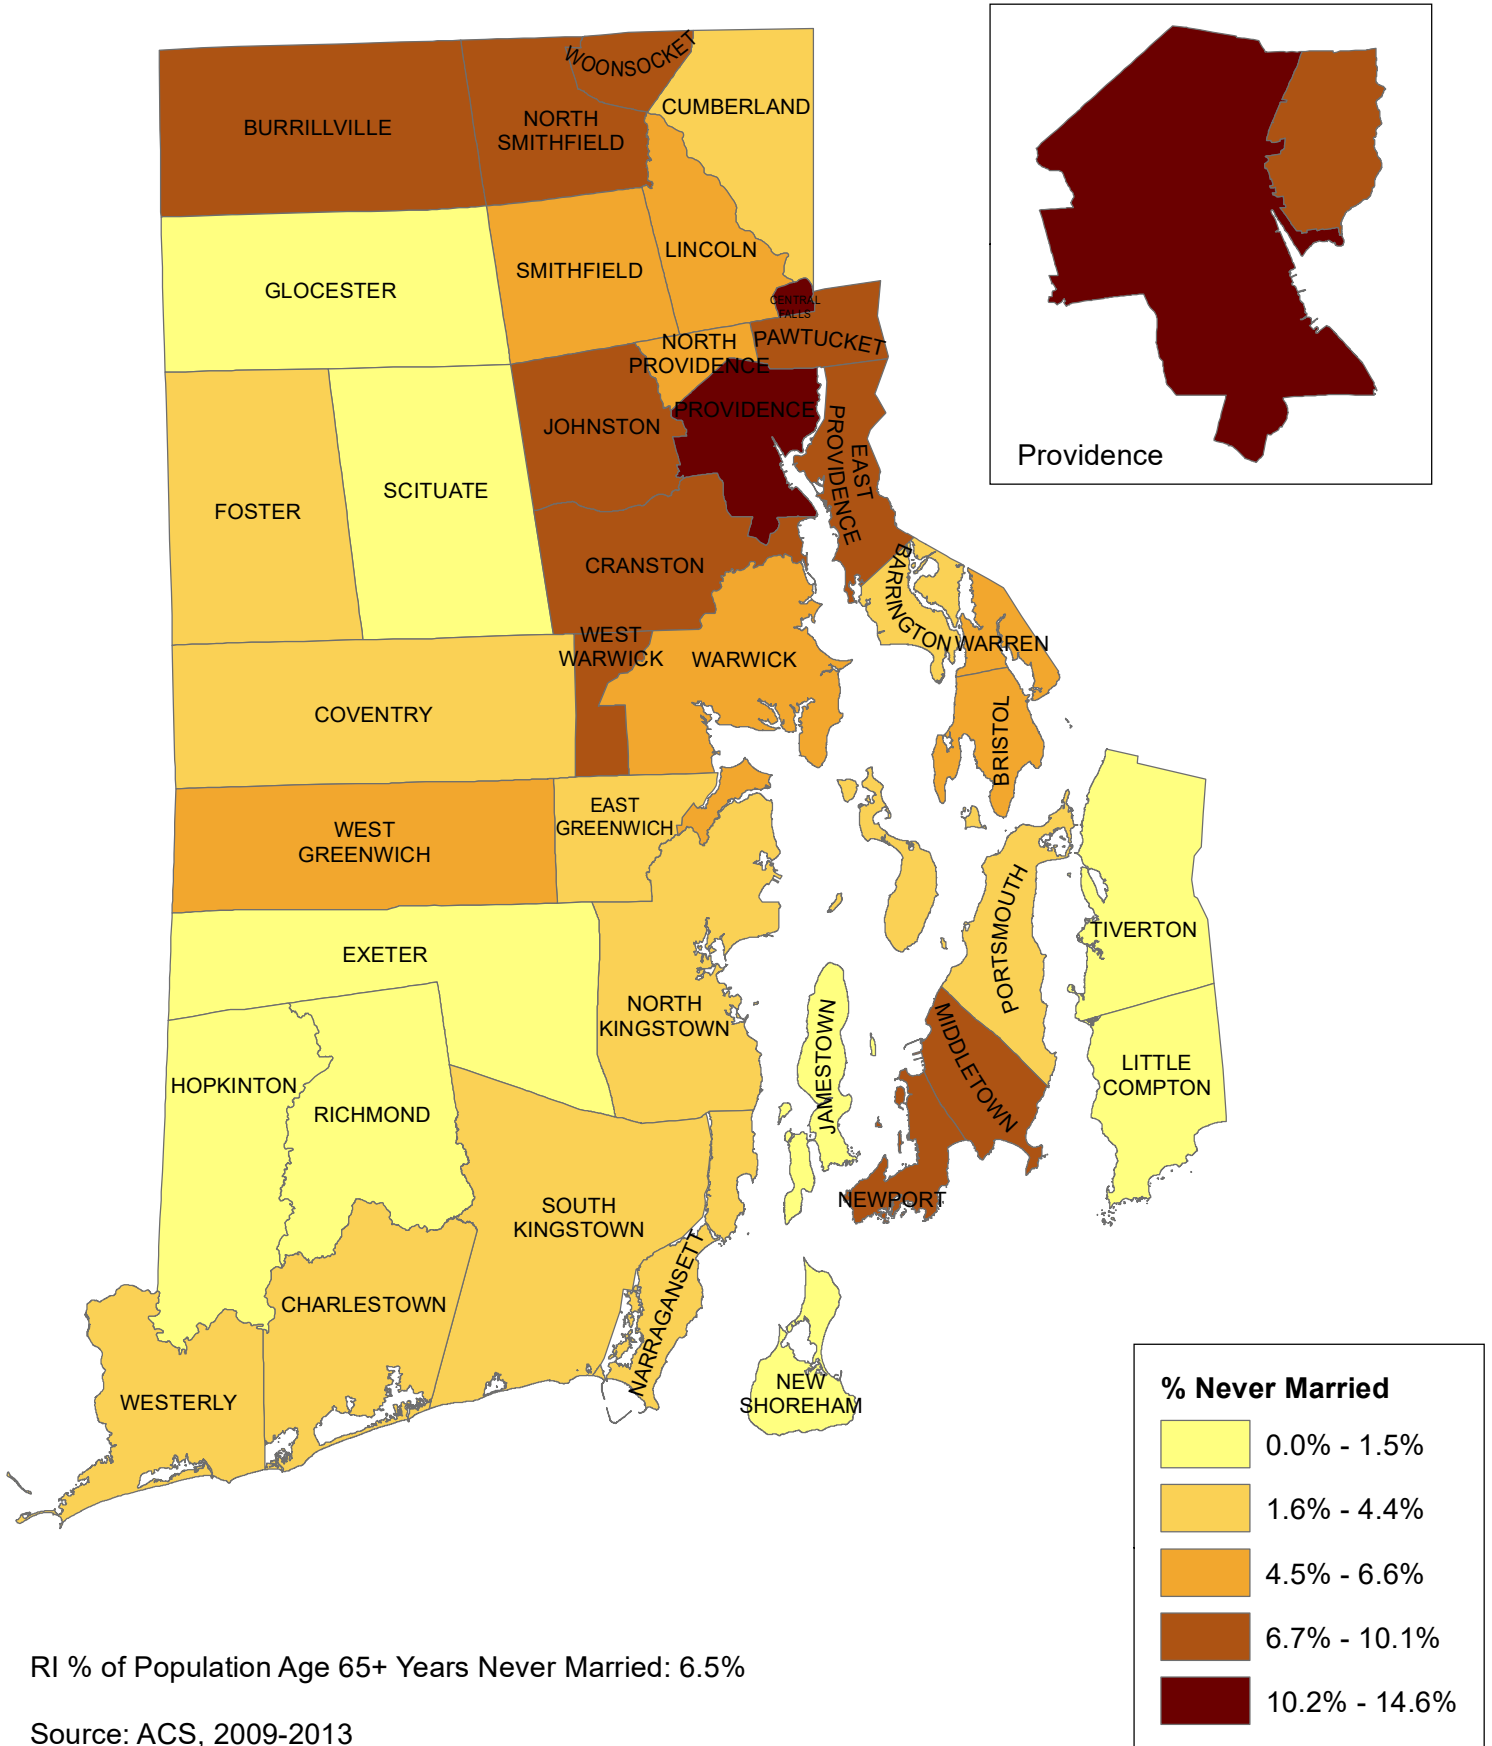

Percentage of Population Age 65+ Years Never Married

Figure 18

% Population Age 65+ Years Never Married

Rhode Island: 6.5%
Source: ACS, 2009-2013