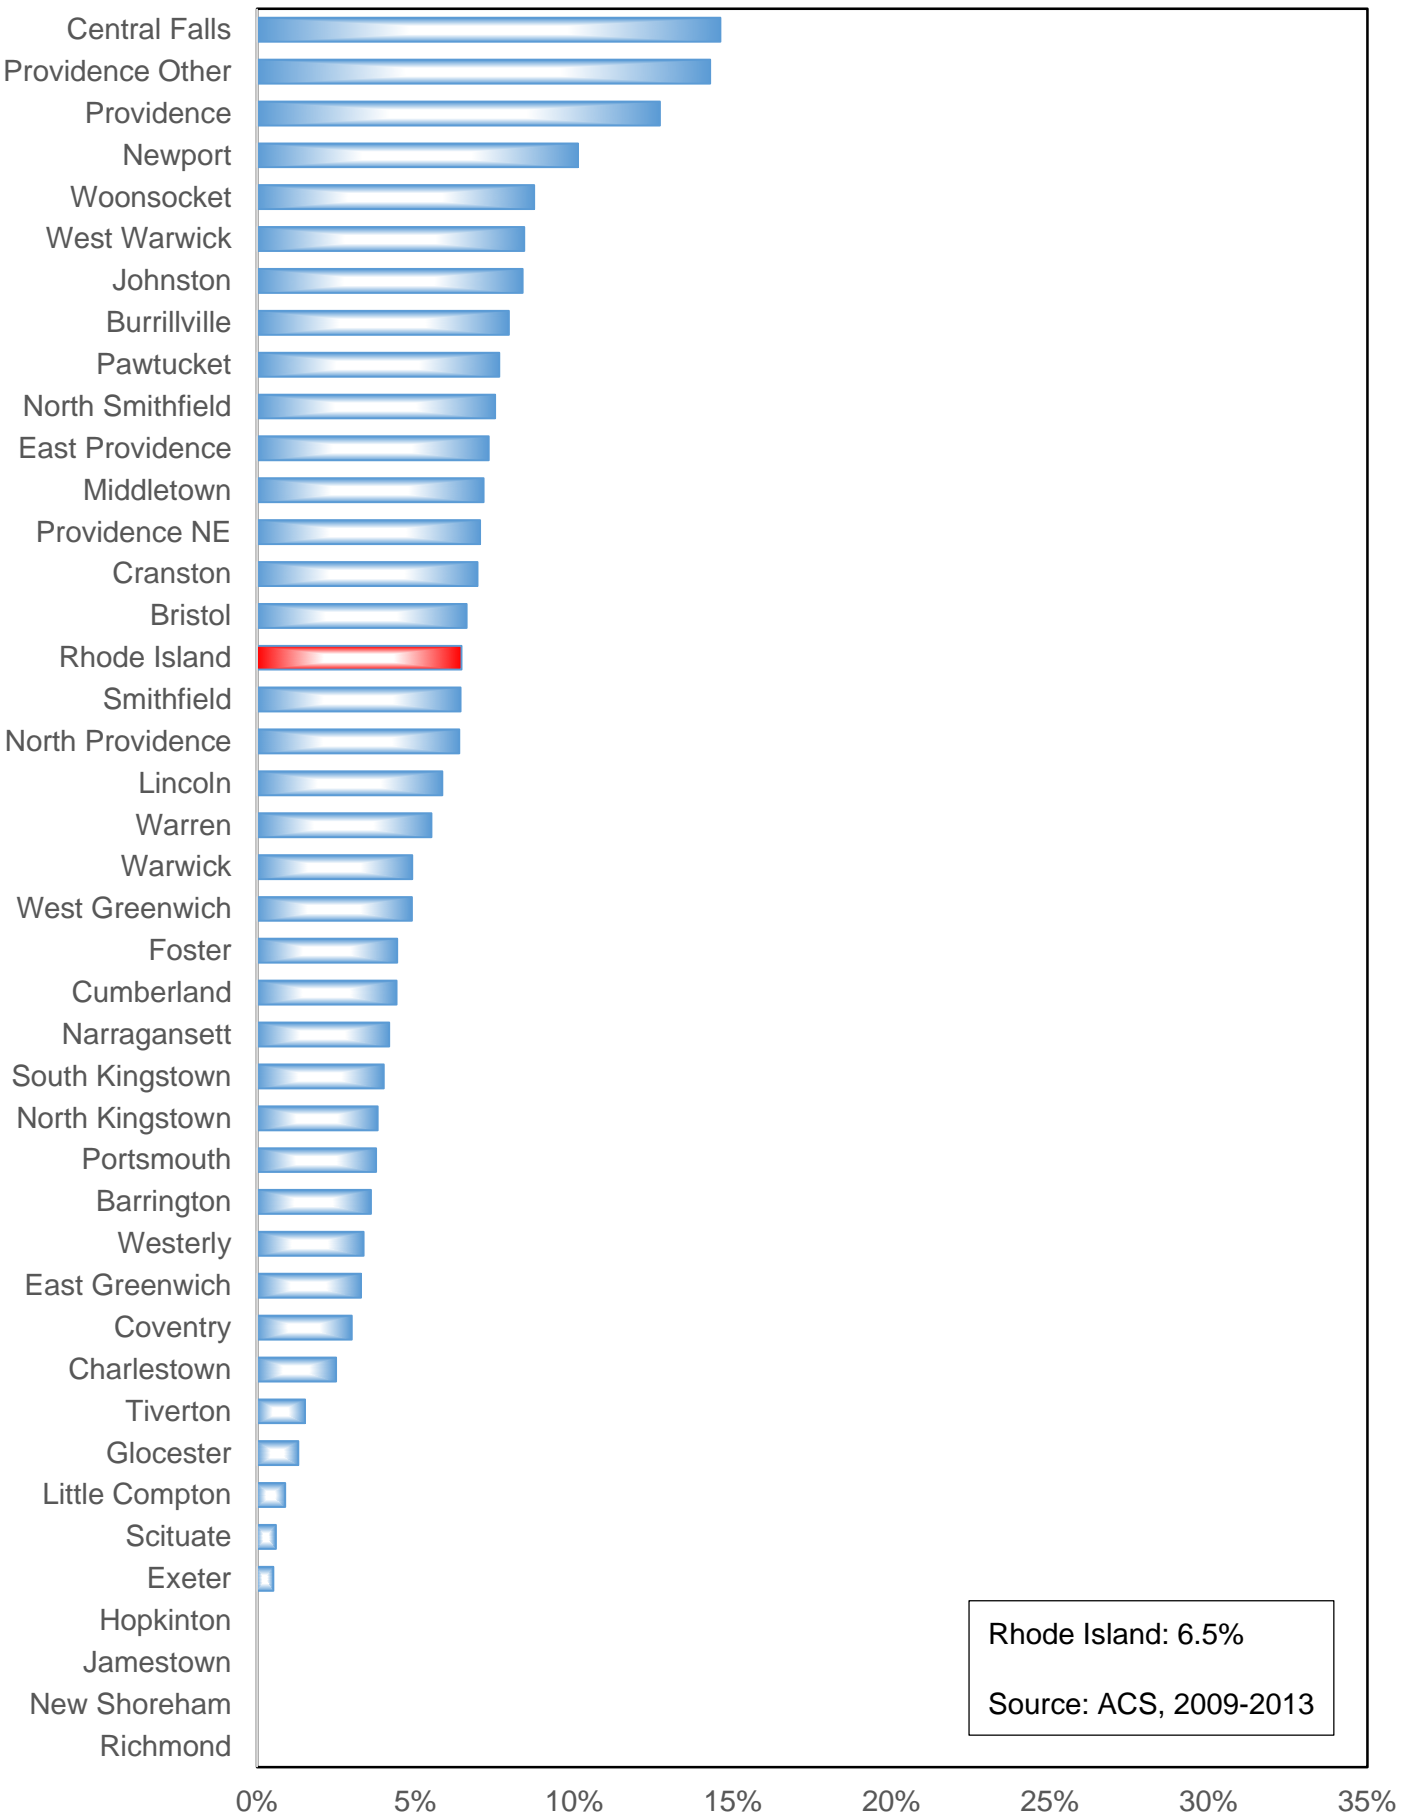

Percentage of Population Age 65+ Years Never Married

Figure 18

% Population Age 65+ Years Never Married

Rhode Island: 6.5%
Source: ACS, 2009-2013