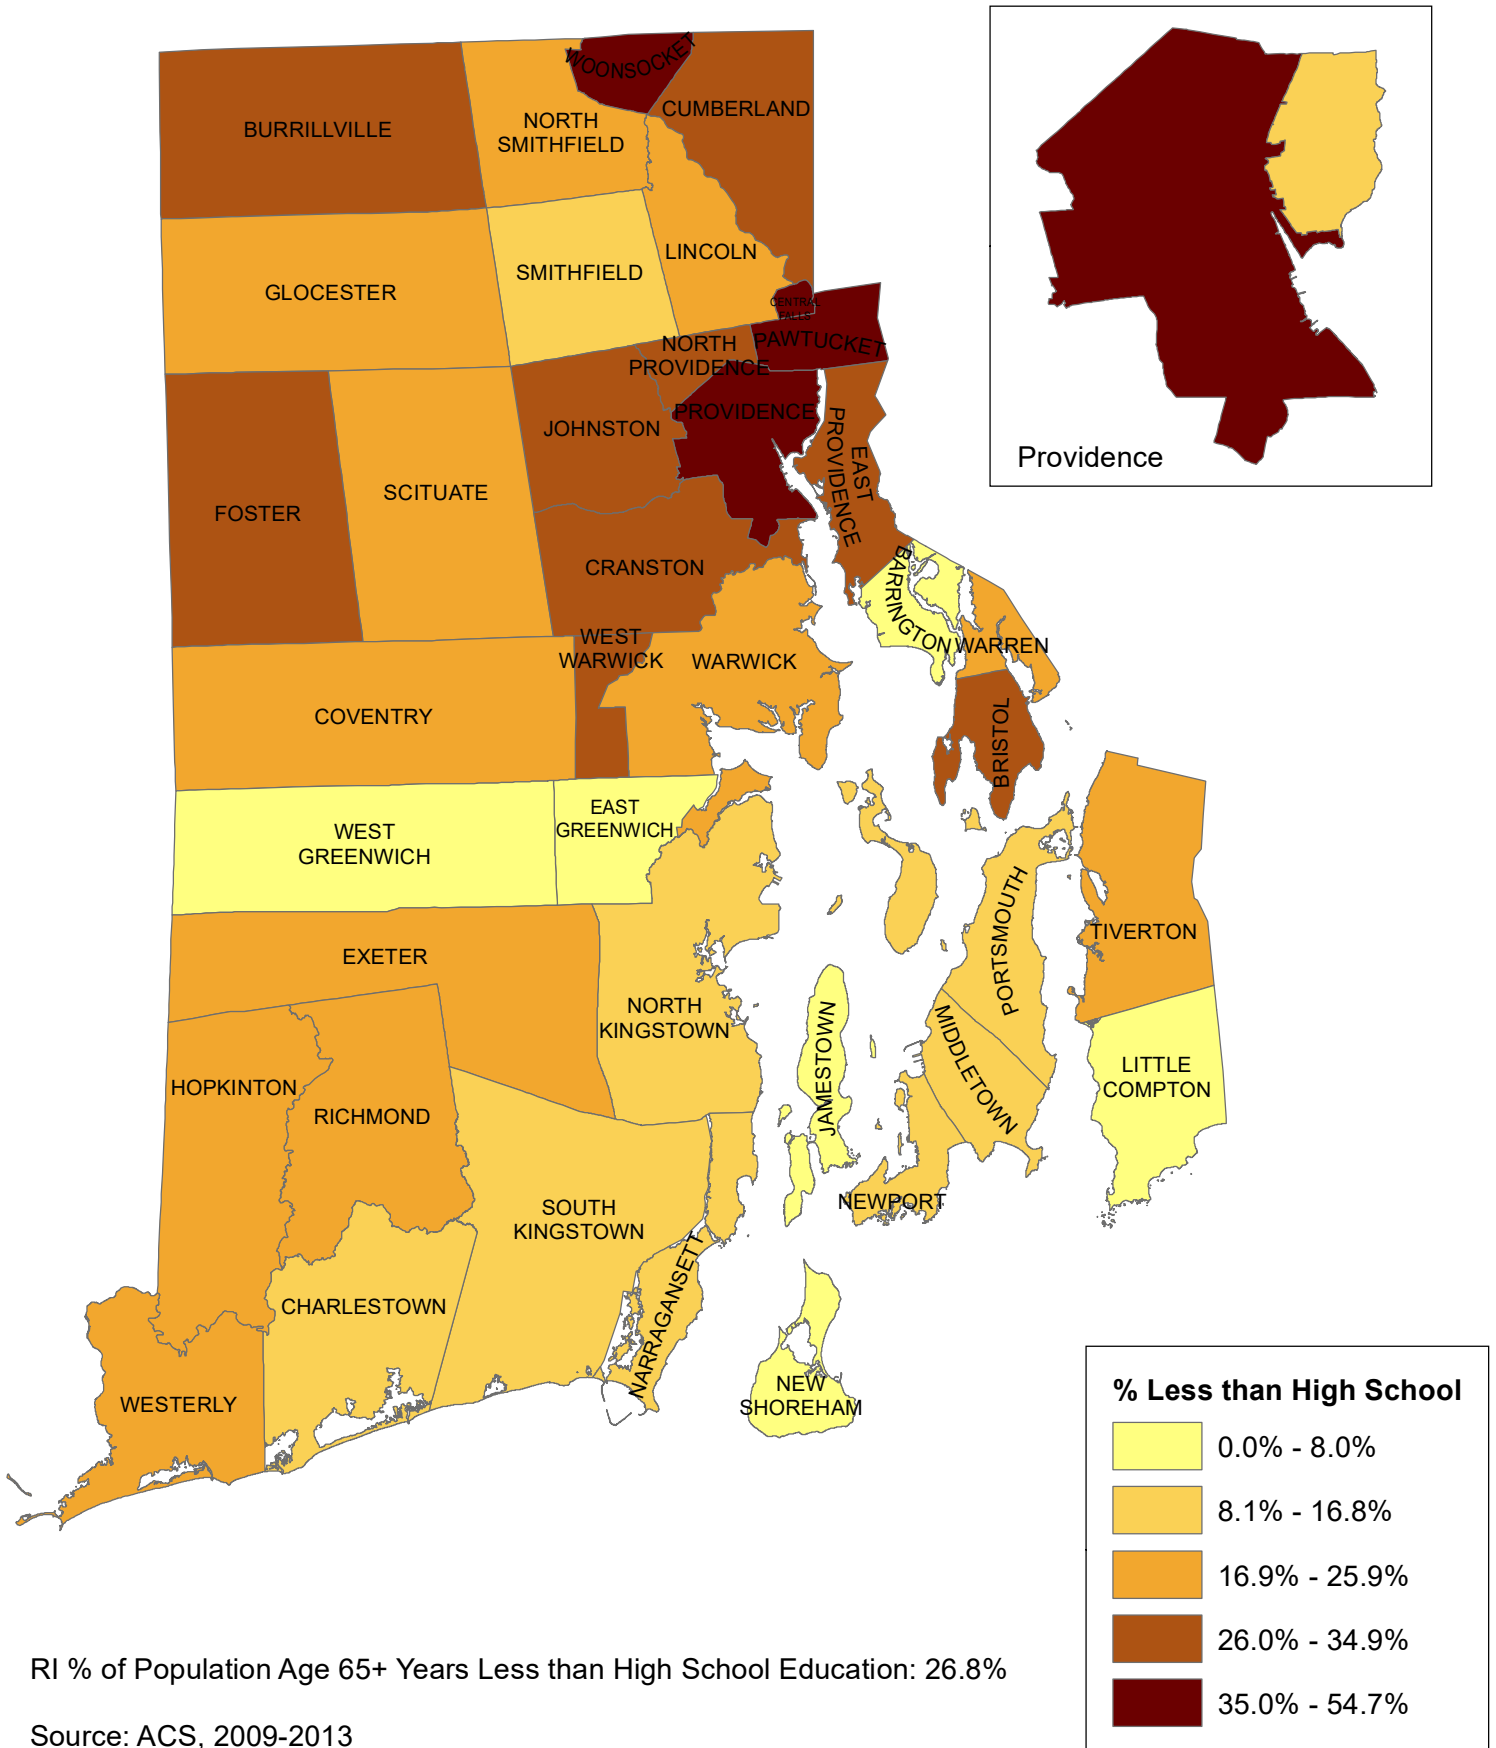

Percentage of Population Age 65+ Years Less than High School Education

Figure 19

% Population Age 65+ Years Less than High School Education

Rhode Island: 26.8%
Source: ACS, 2009-2013