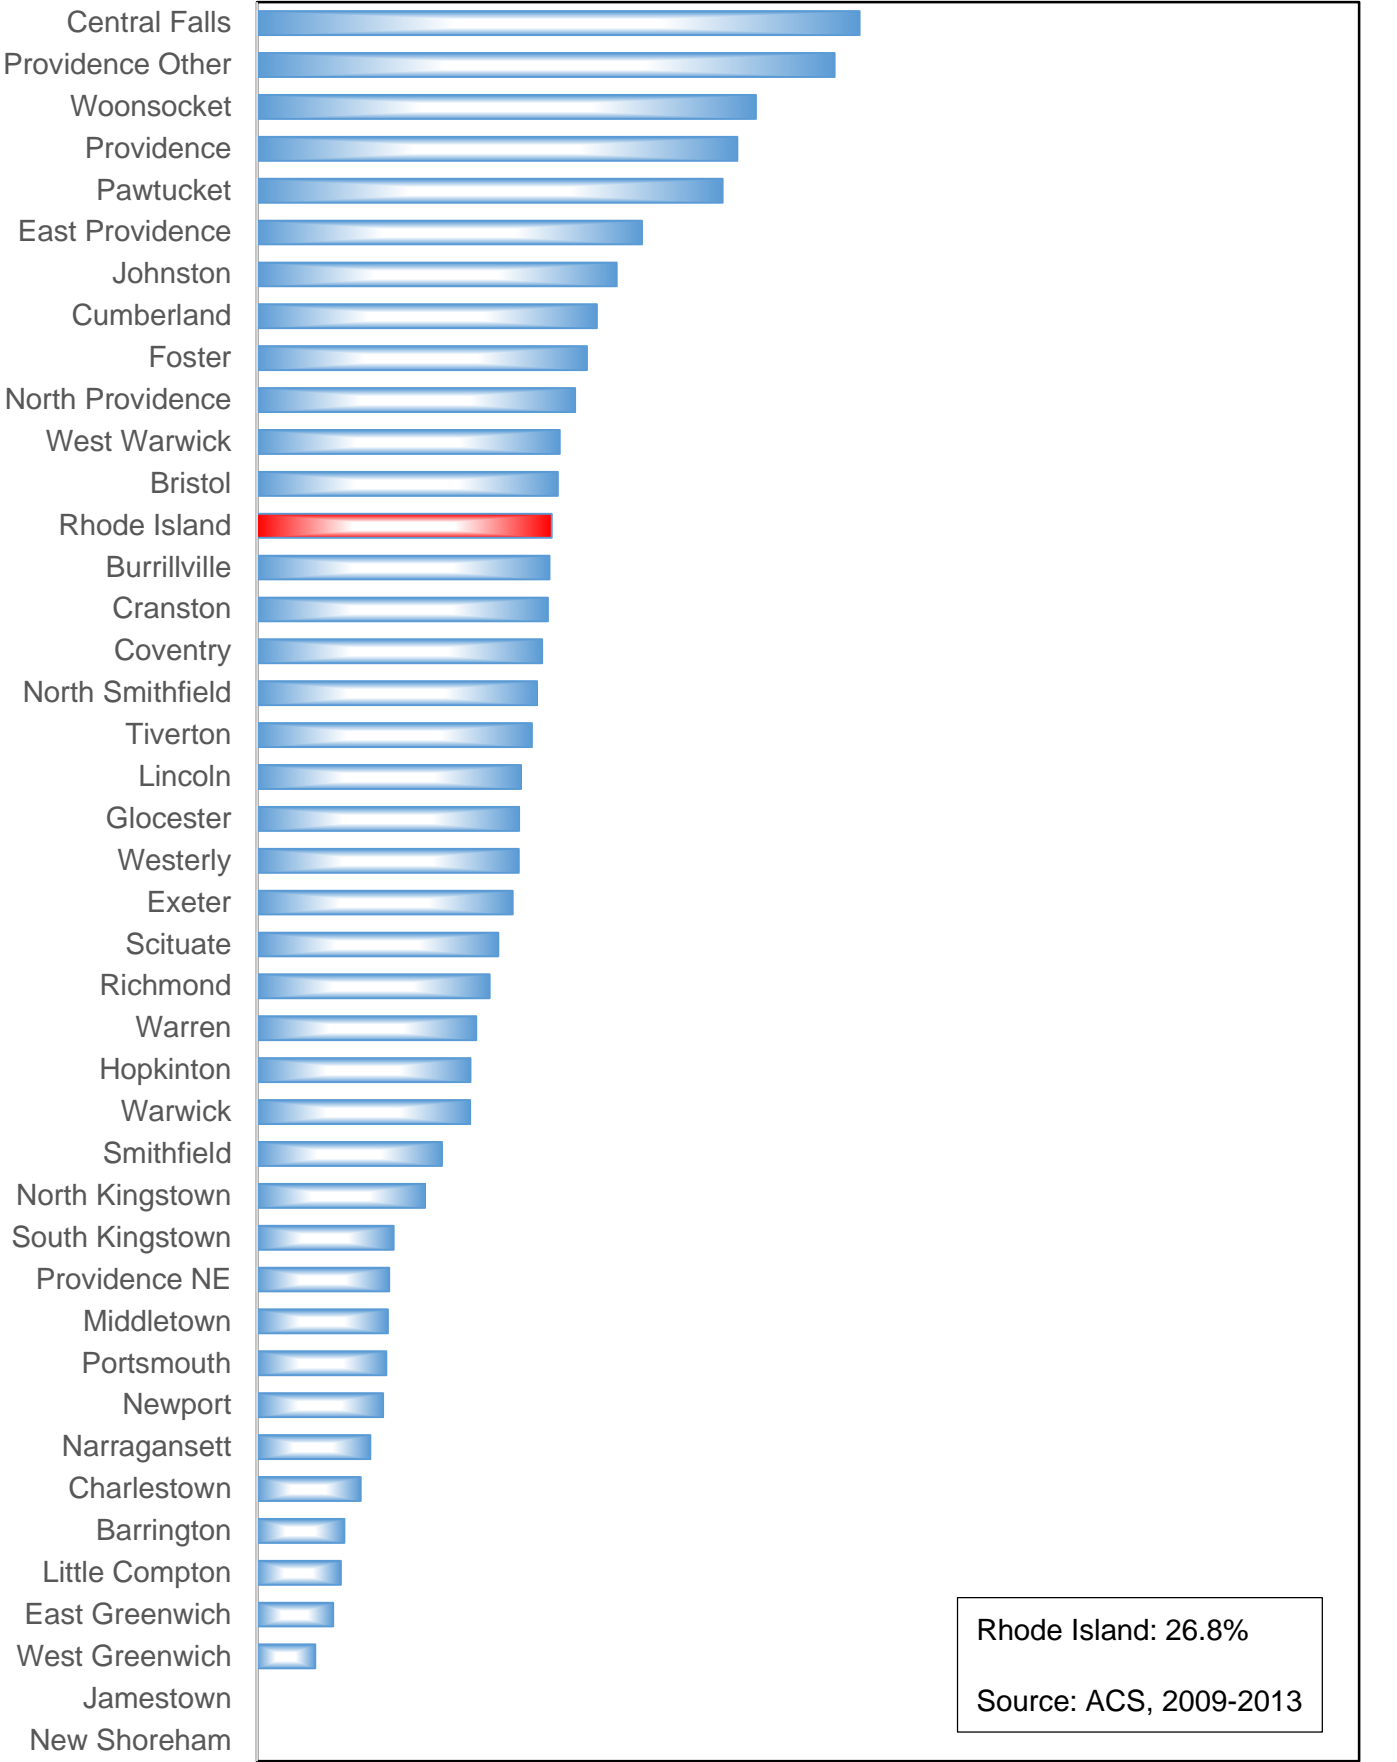

Percentage of Population Age 65+ Years Less than High School Education

Figure 19

% Population Age 65+ Years Less than High School Education

Rhode Island: 26.8%
Source: ACS, 2009-2013