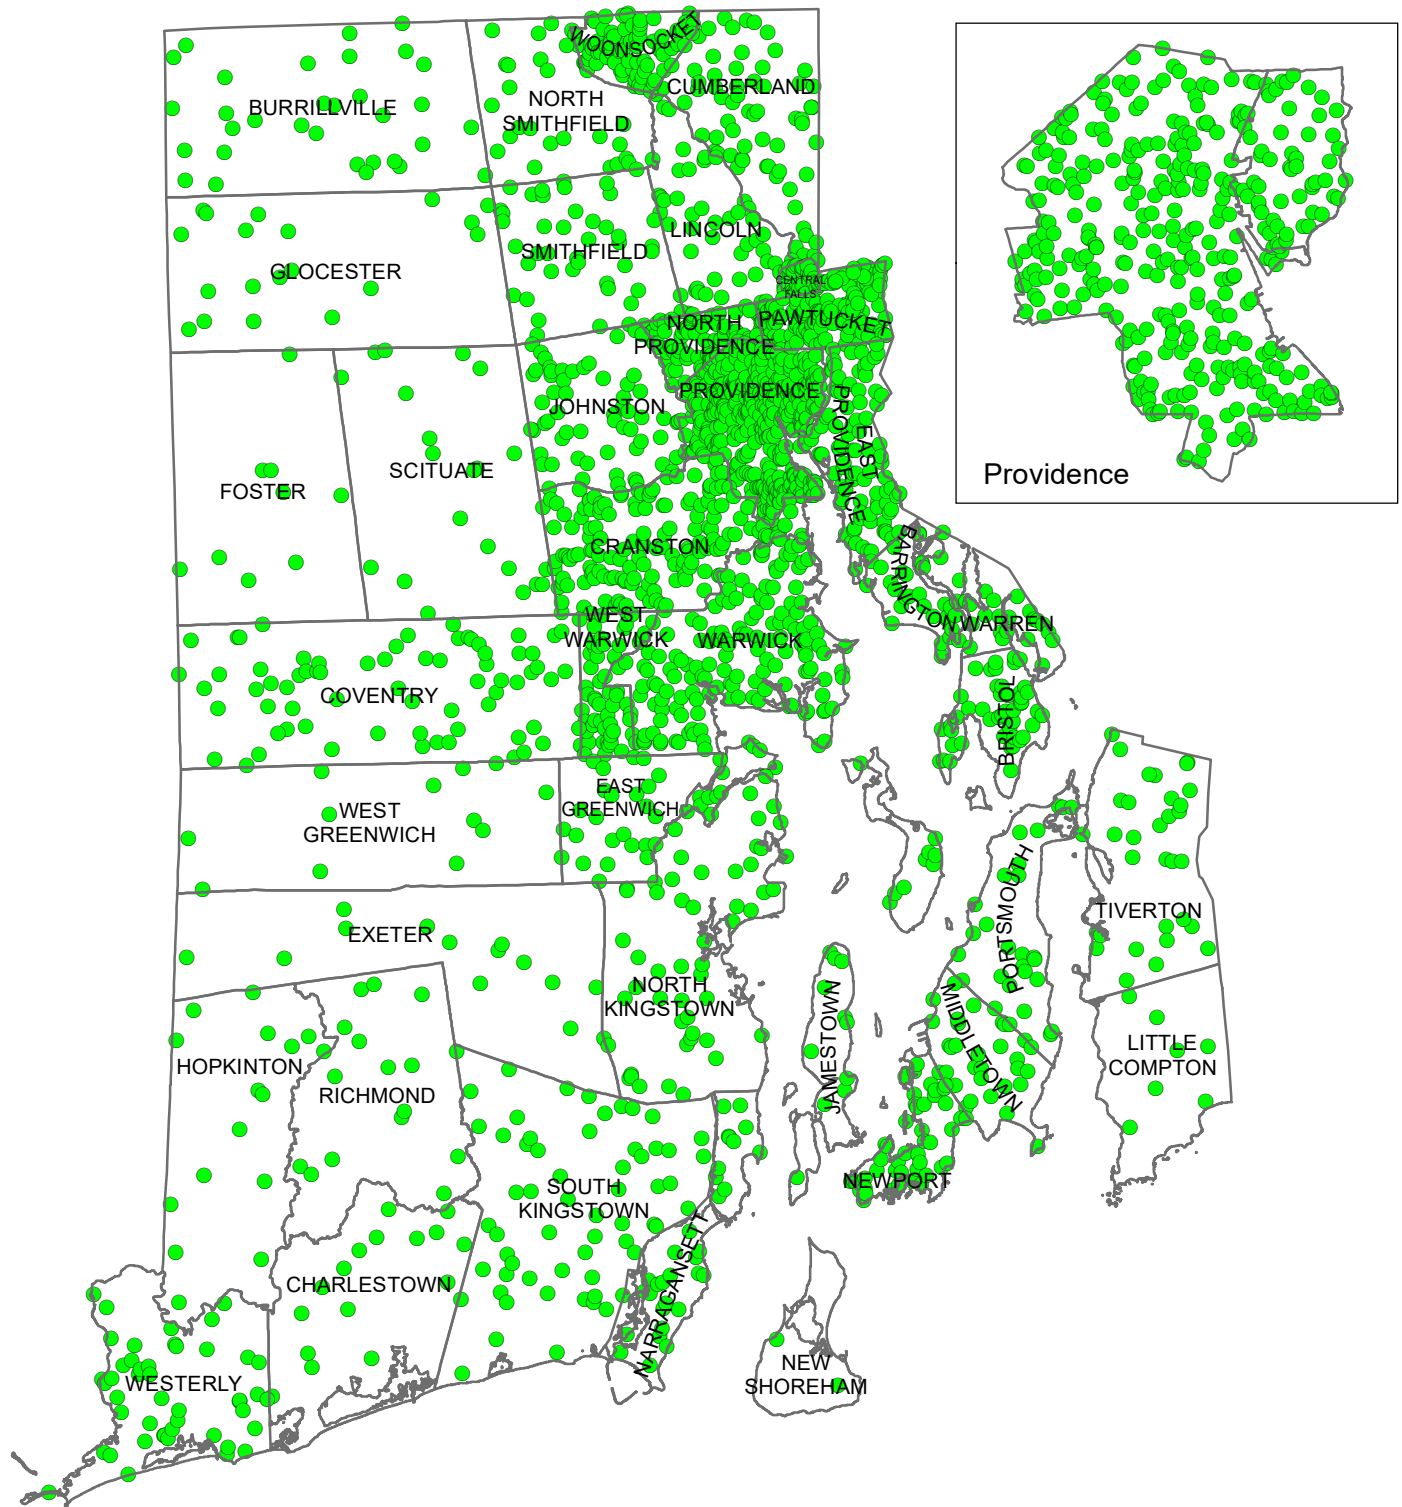

Density of Total Population

RI # of Total Population: 1,052,567

Source: Census, 2010

● 1 Dot=500 People

Figure 1

of Total Population

Rhode Island: 1,052,567
Source: Census, 2010