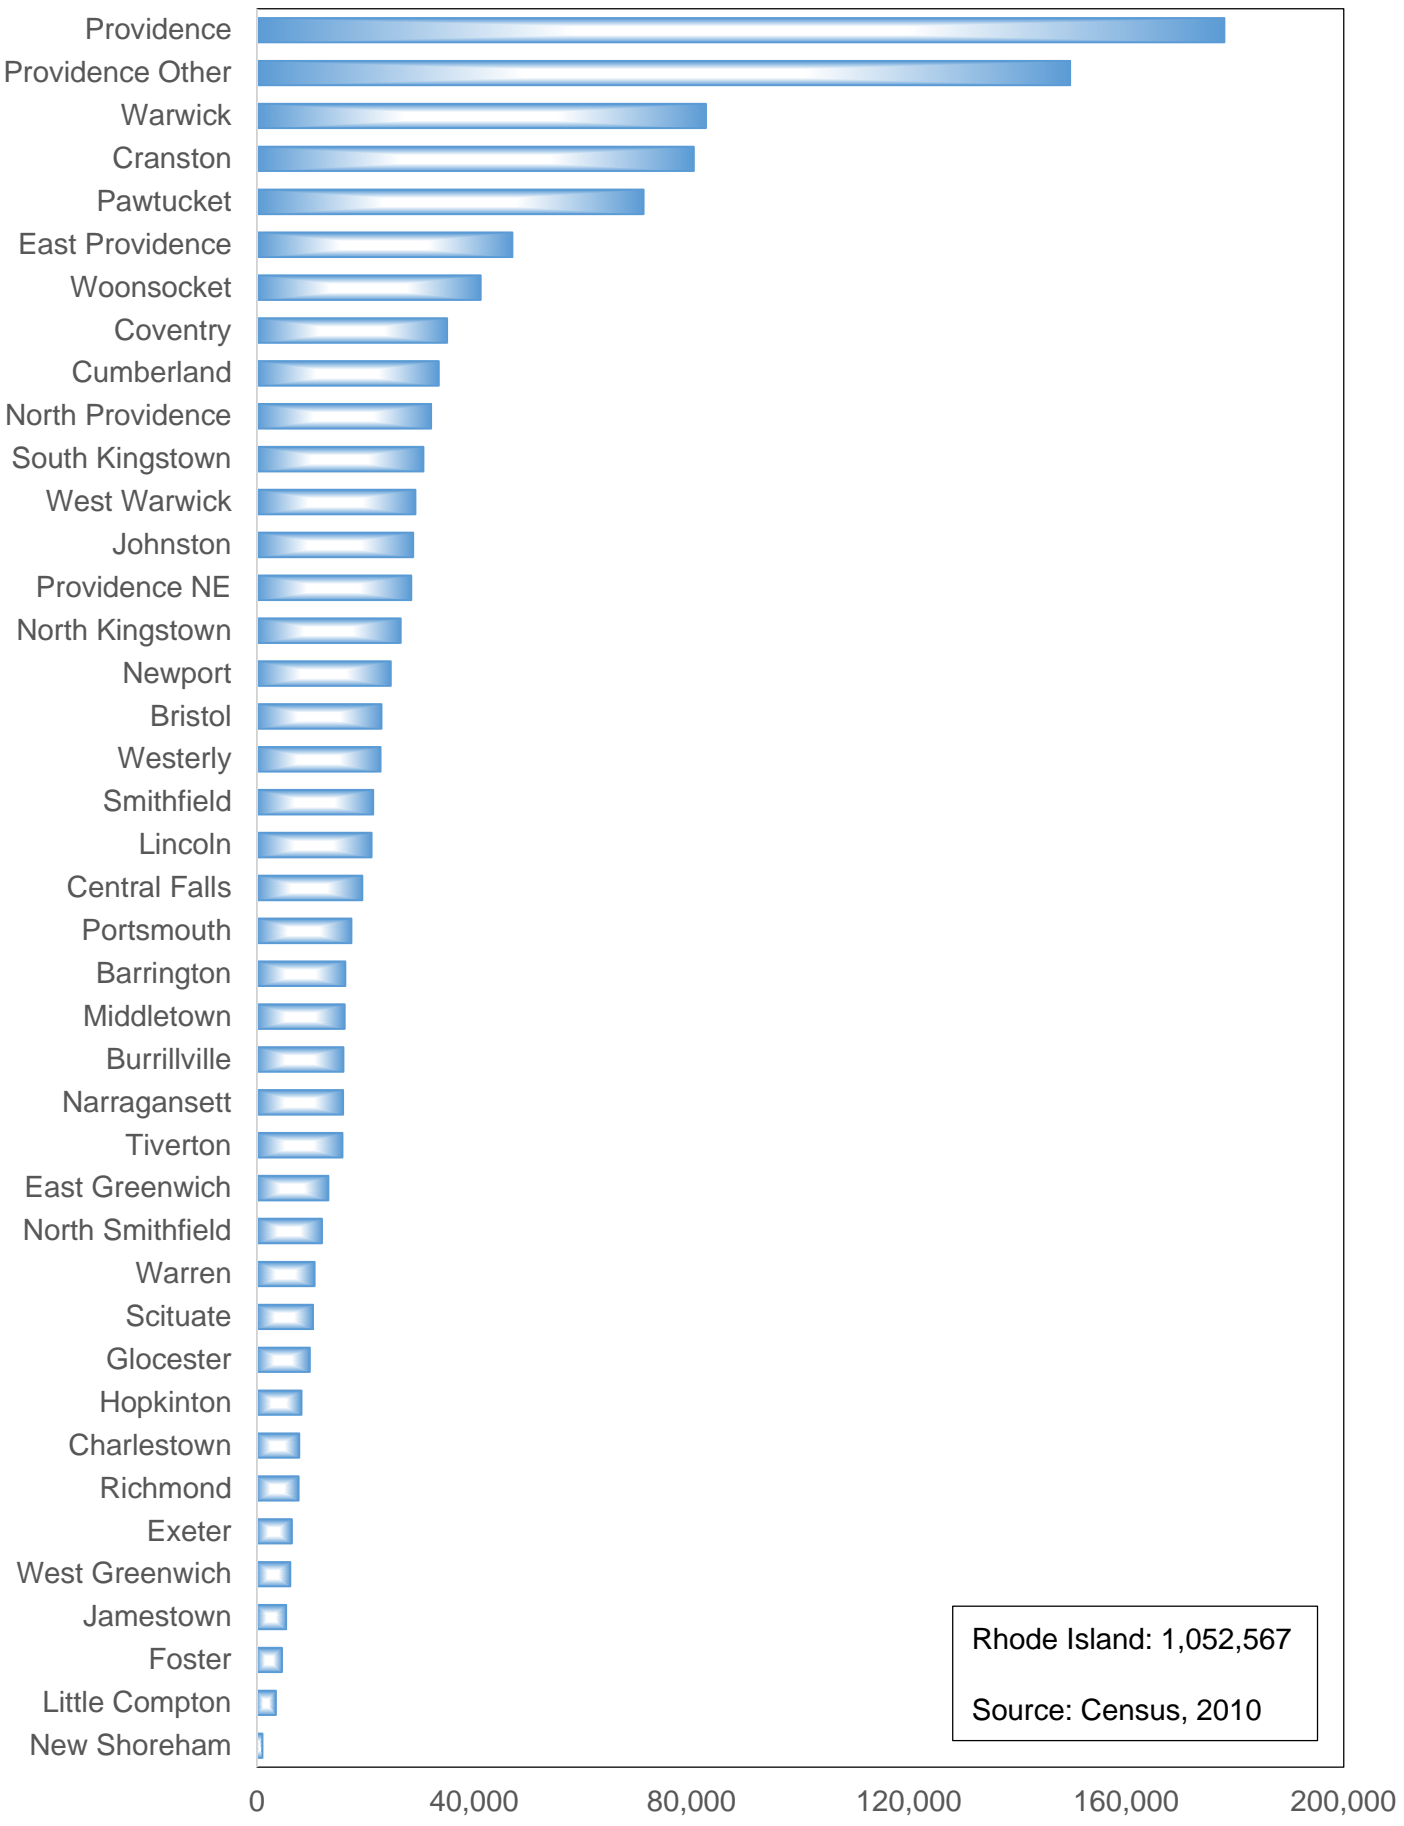

Density of Total Population

RI # of Total Population: 1,052,567

Source: Census, 2010

● 1 Dot=500 People

Figure 1

of Total Population

Rhode Island: 1,052,567
Source: Census, 2010