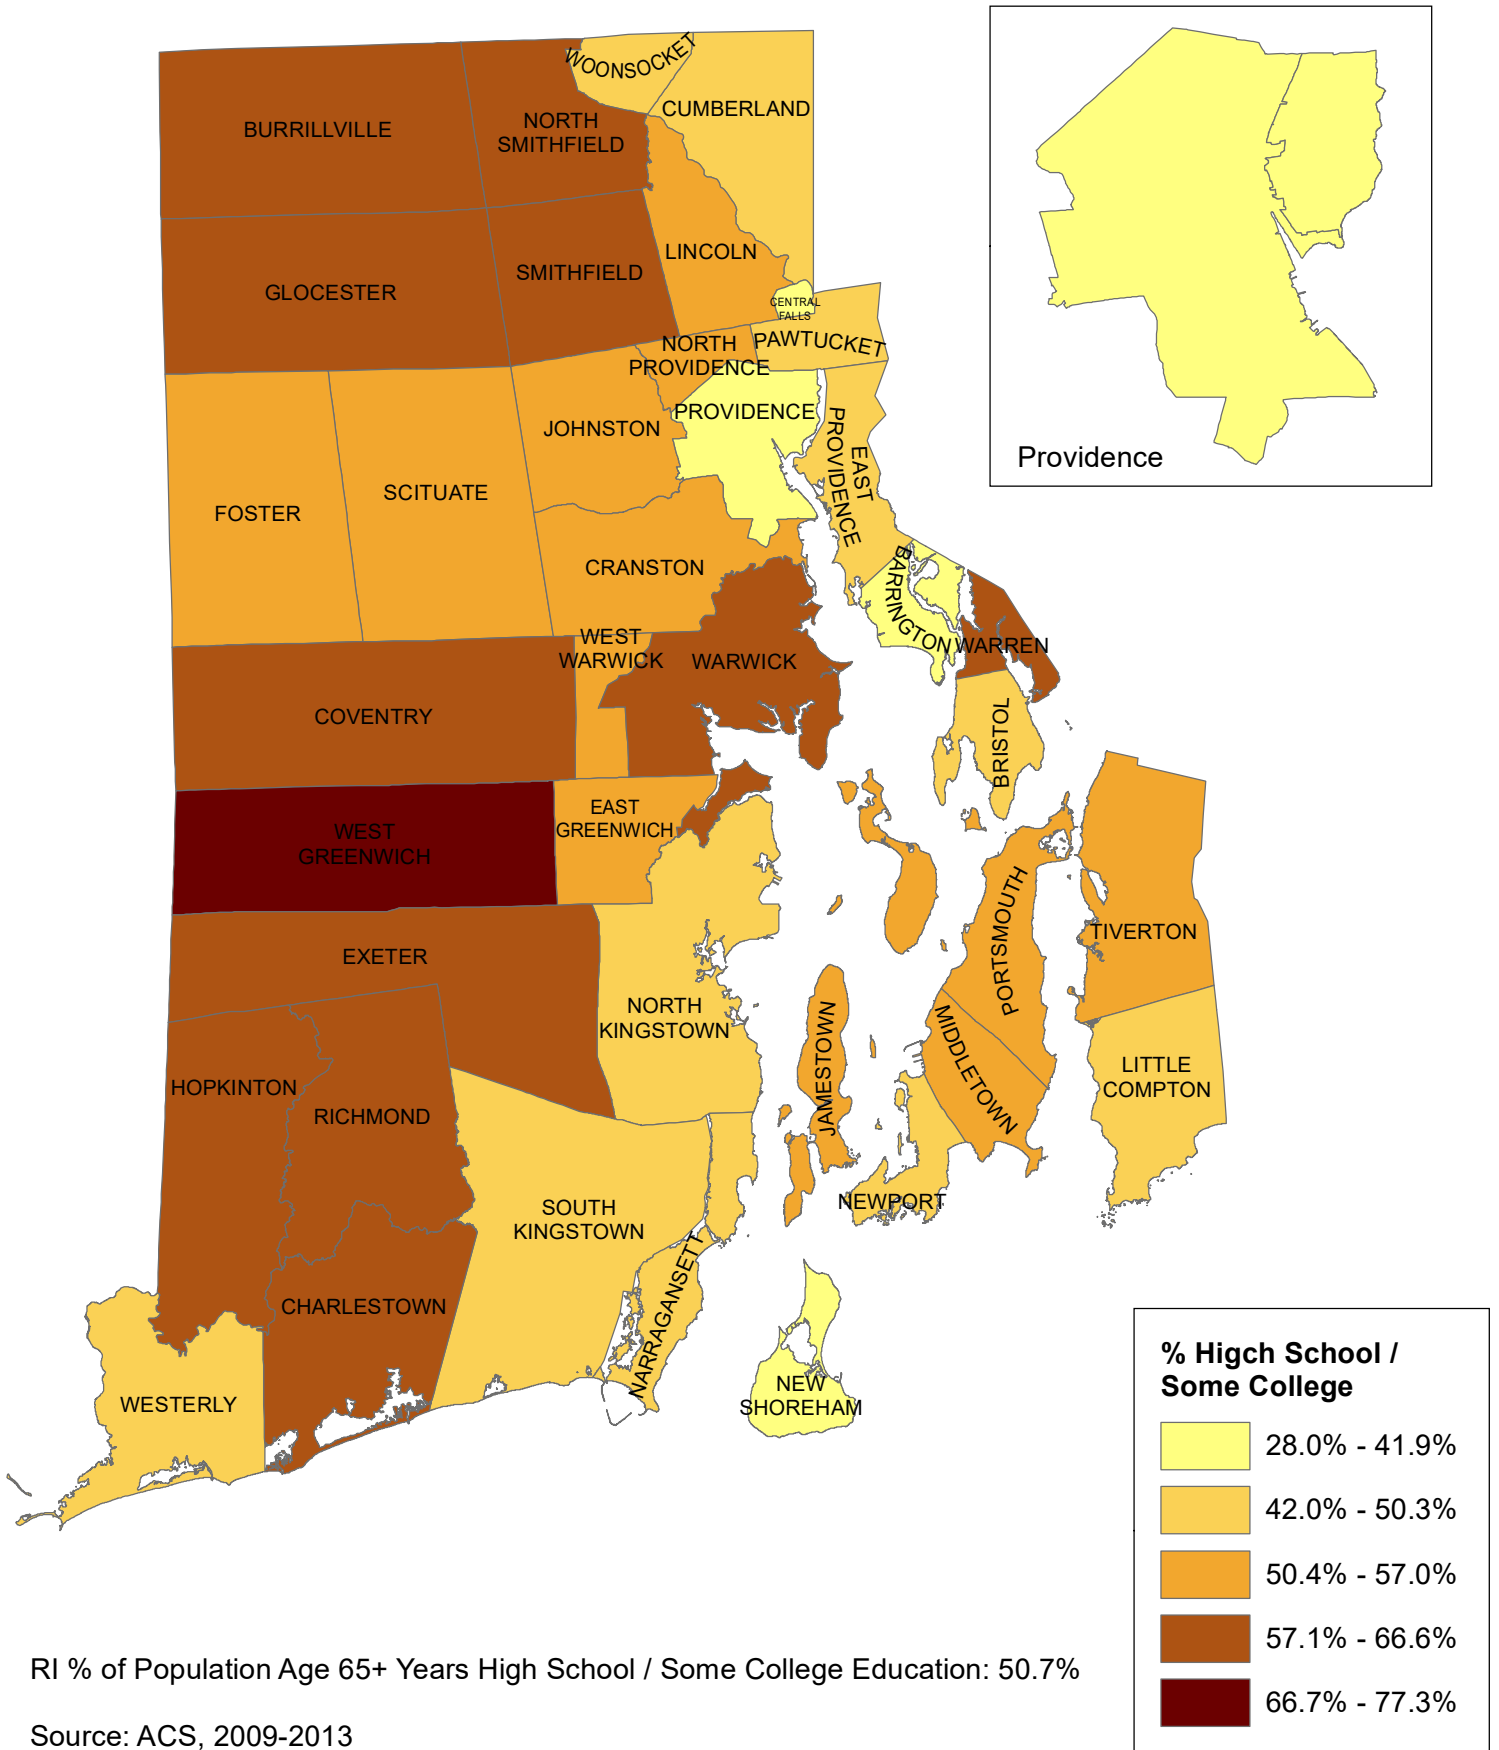

Percentage of Population Age 65+ Years High School / Some College Education

Figure 20

% Population Age 65+ Years High School / Some College Education

Rhode Island: 50.7%
Source: ACS, 2009-2013