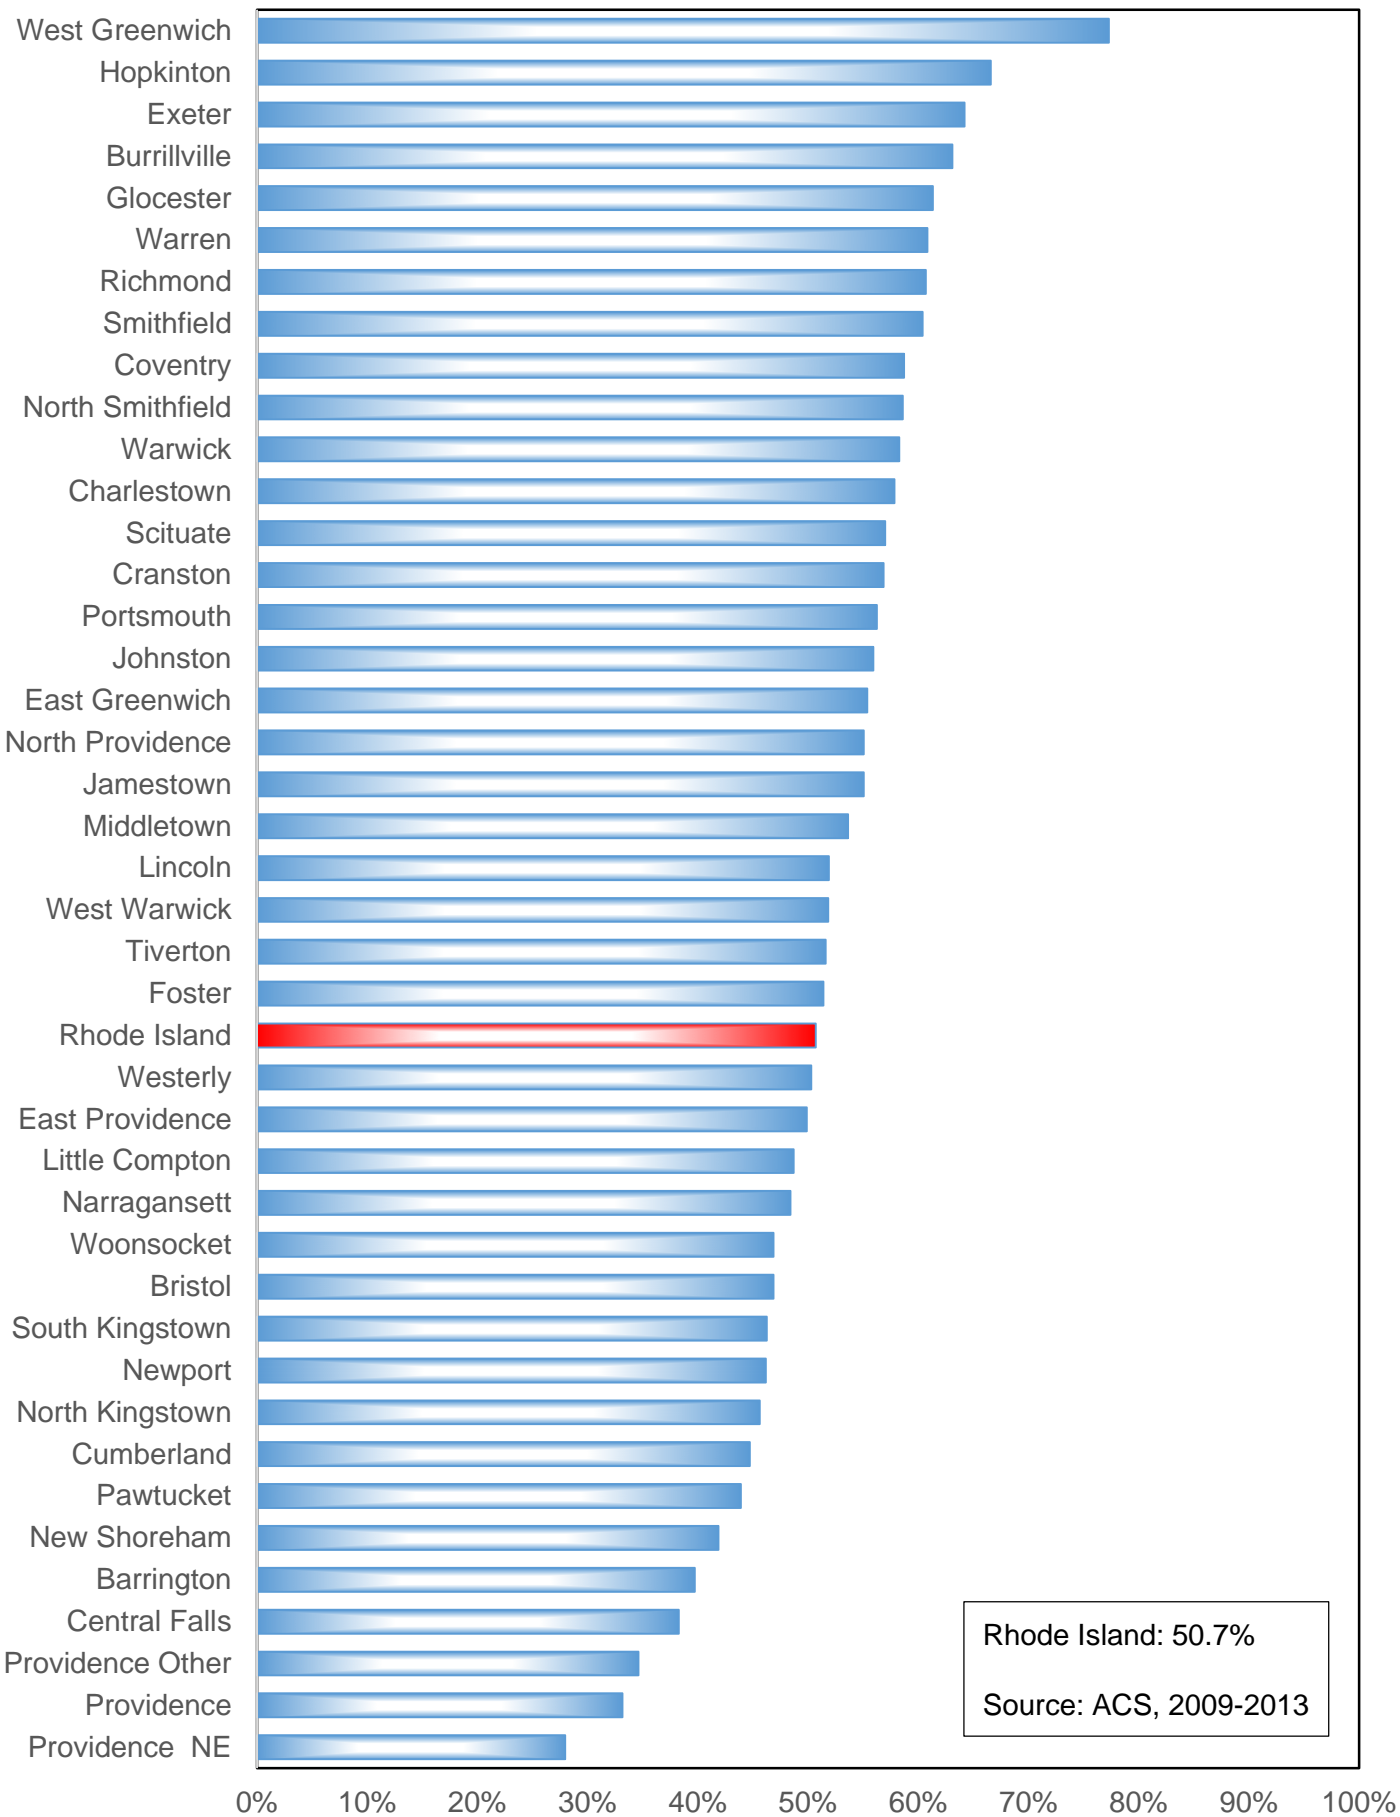

Percentage of Population Age 65+ Years High School / Some College Education

Figure 20

% Population Age 65+ Years High School / Some College Education

Rhode Island: 50.7%
Source: ACS, 2009-2013