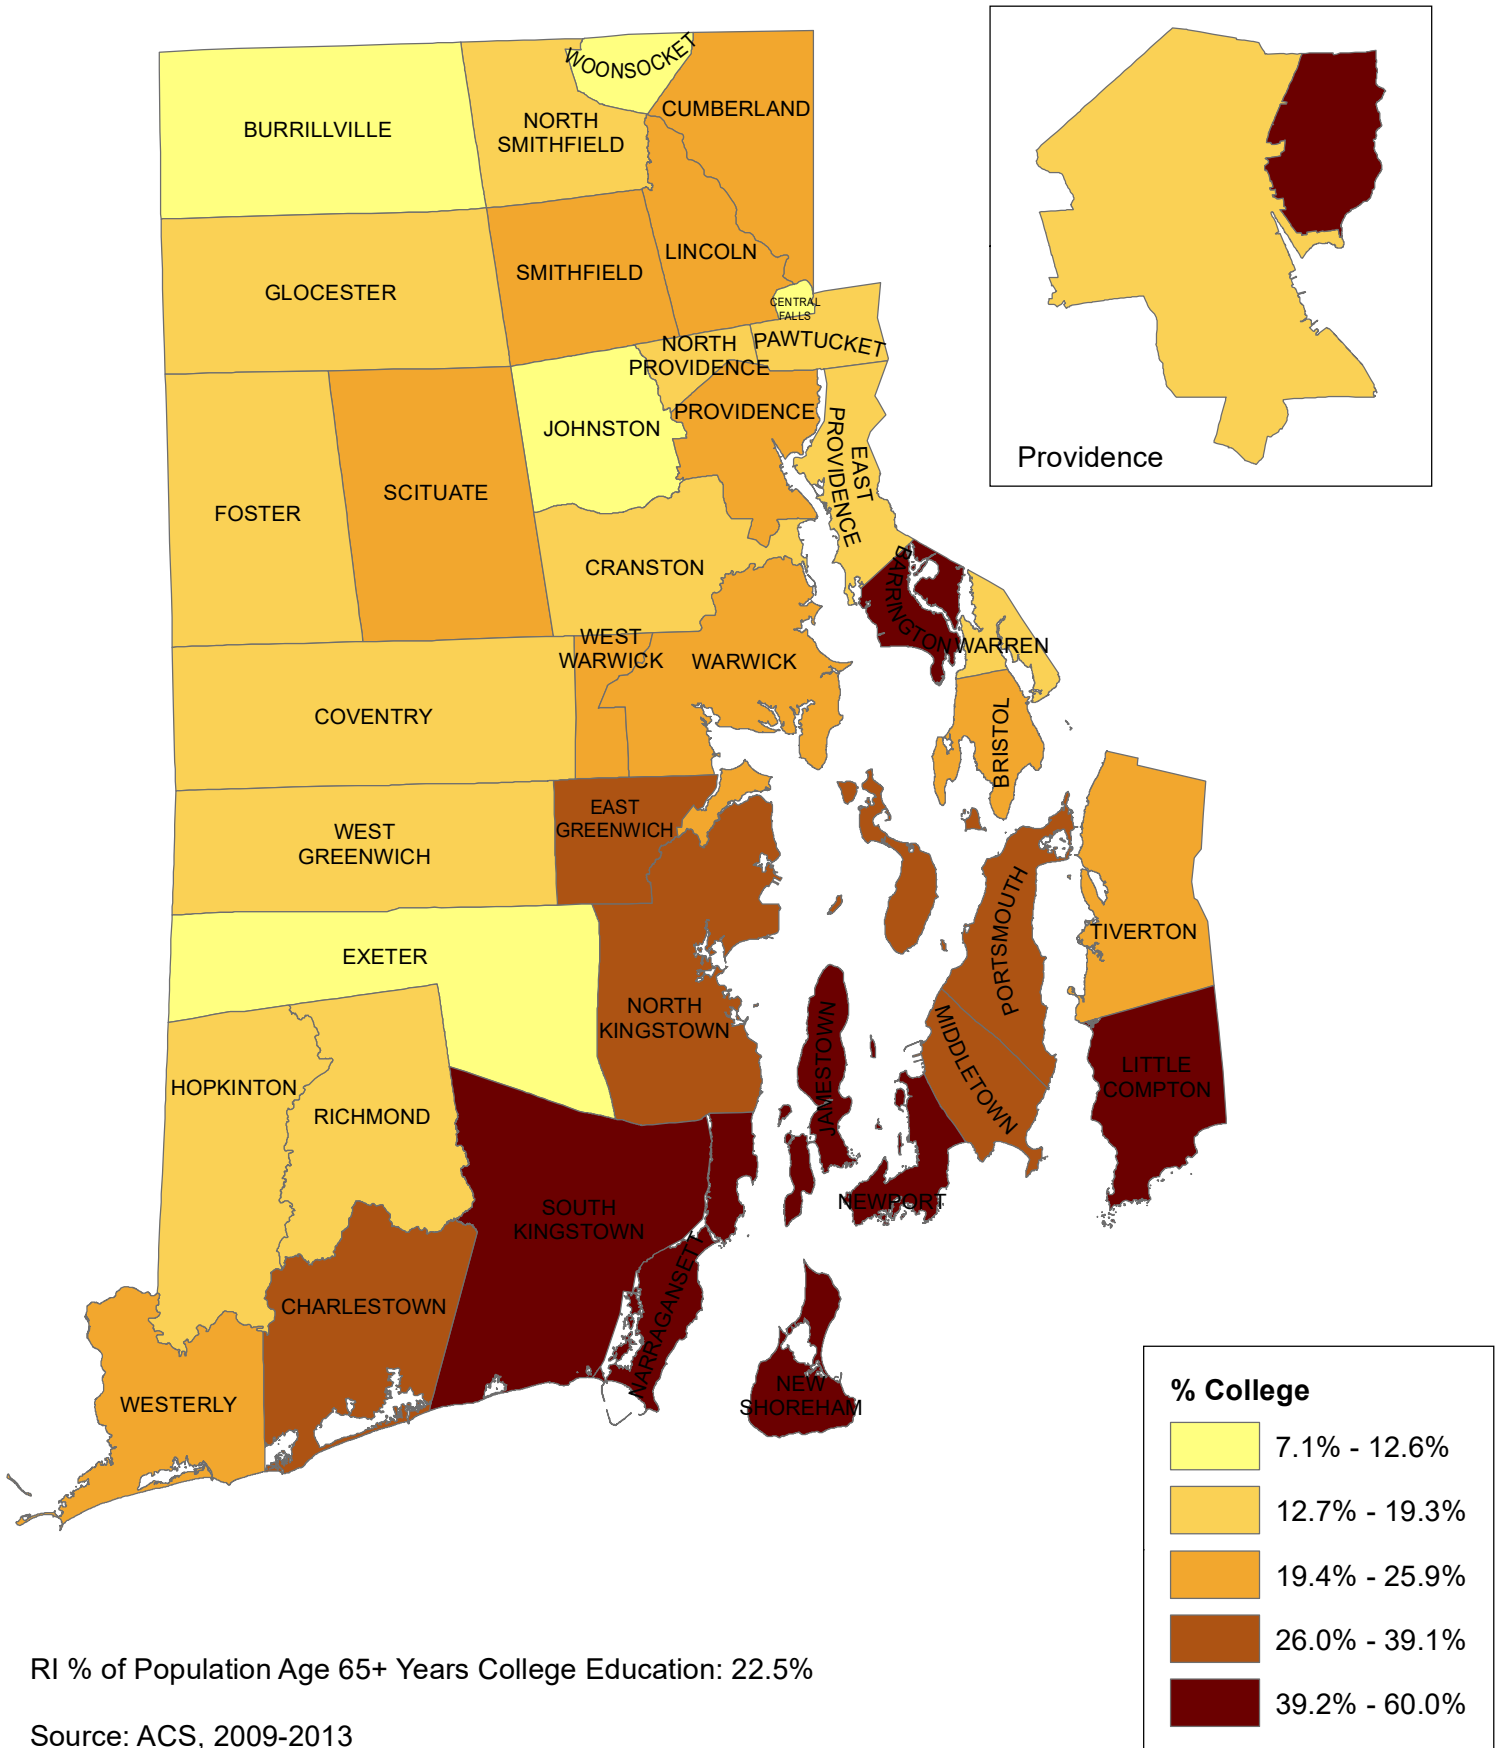

Percentage of Population Age 65+ Years College Education

Figure 21

% Population Age 65+ Years College Education

Rhode Island: 22.5%
Source: ACS, 2009-2013