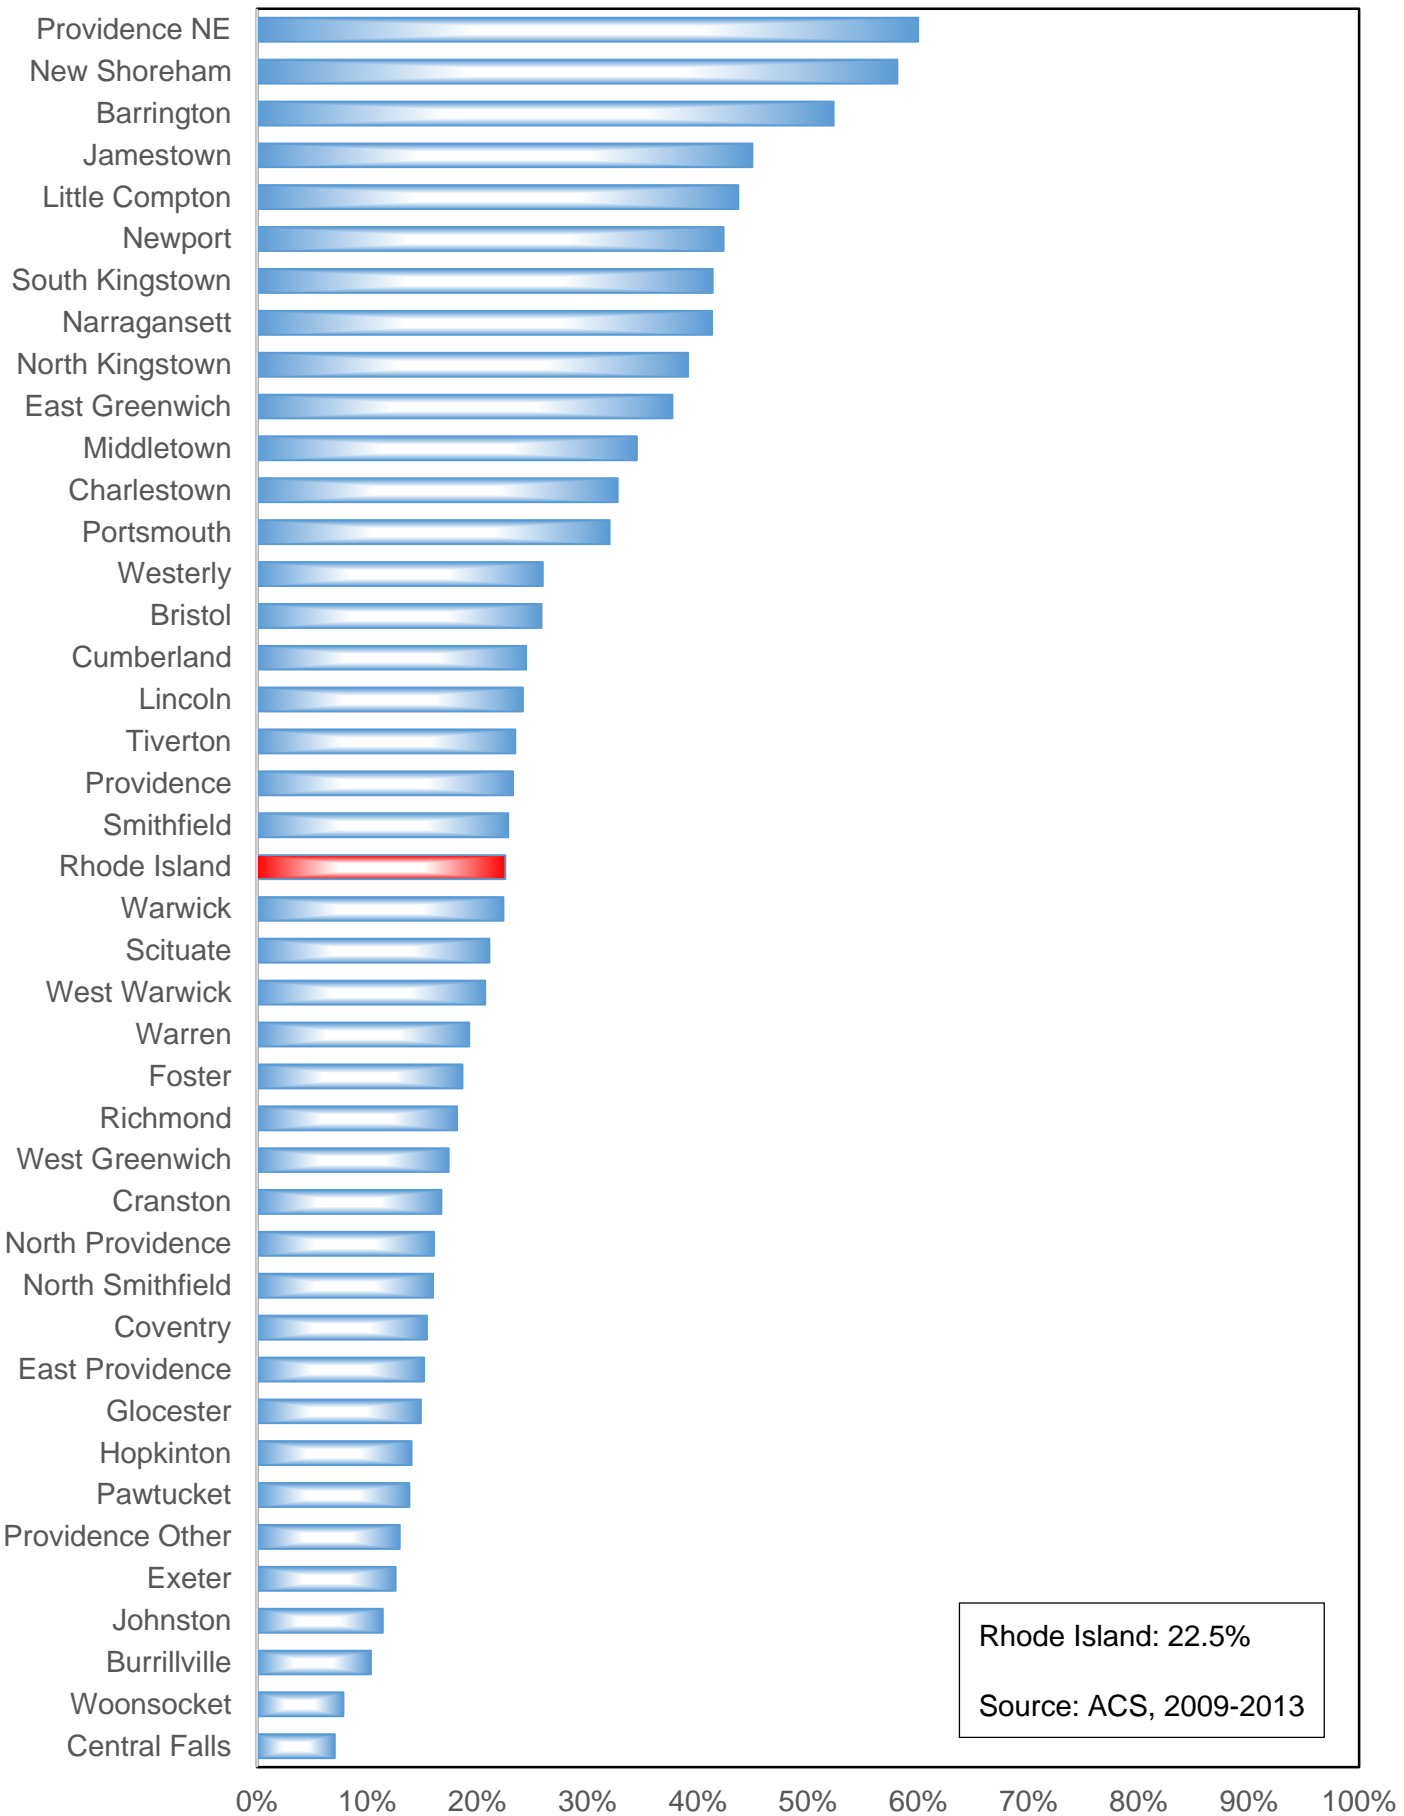

Percentage of Population Age 65+ Years College Education

Figure 21

% Population Age 65+ Years College Education

Rhode Island: 22.5%
Source: ACS, 2009-2013