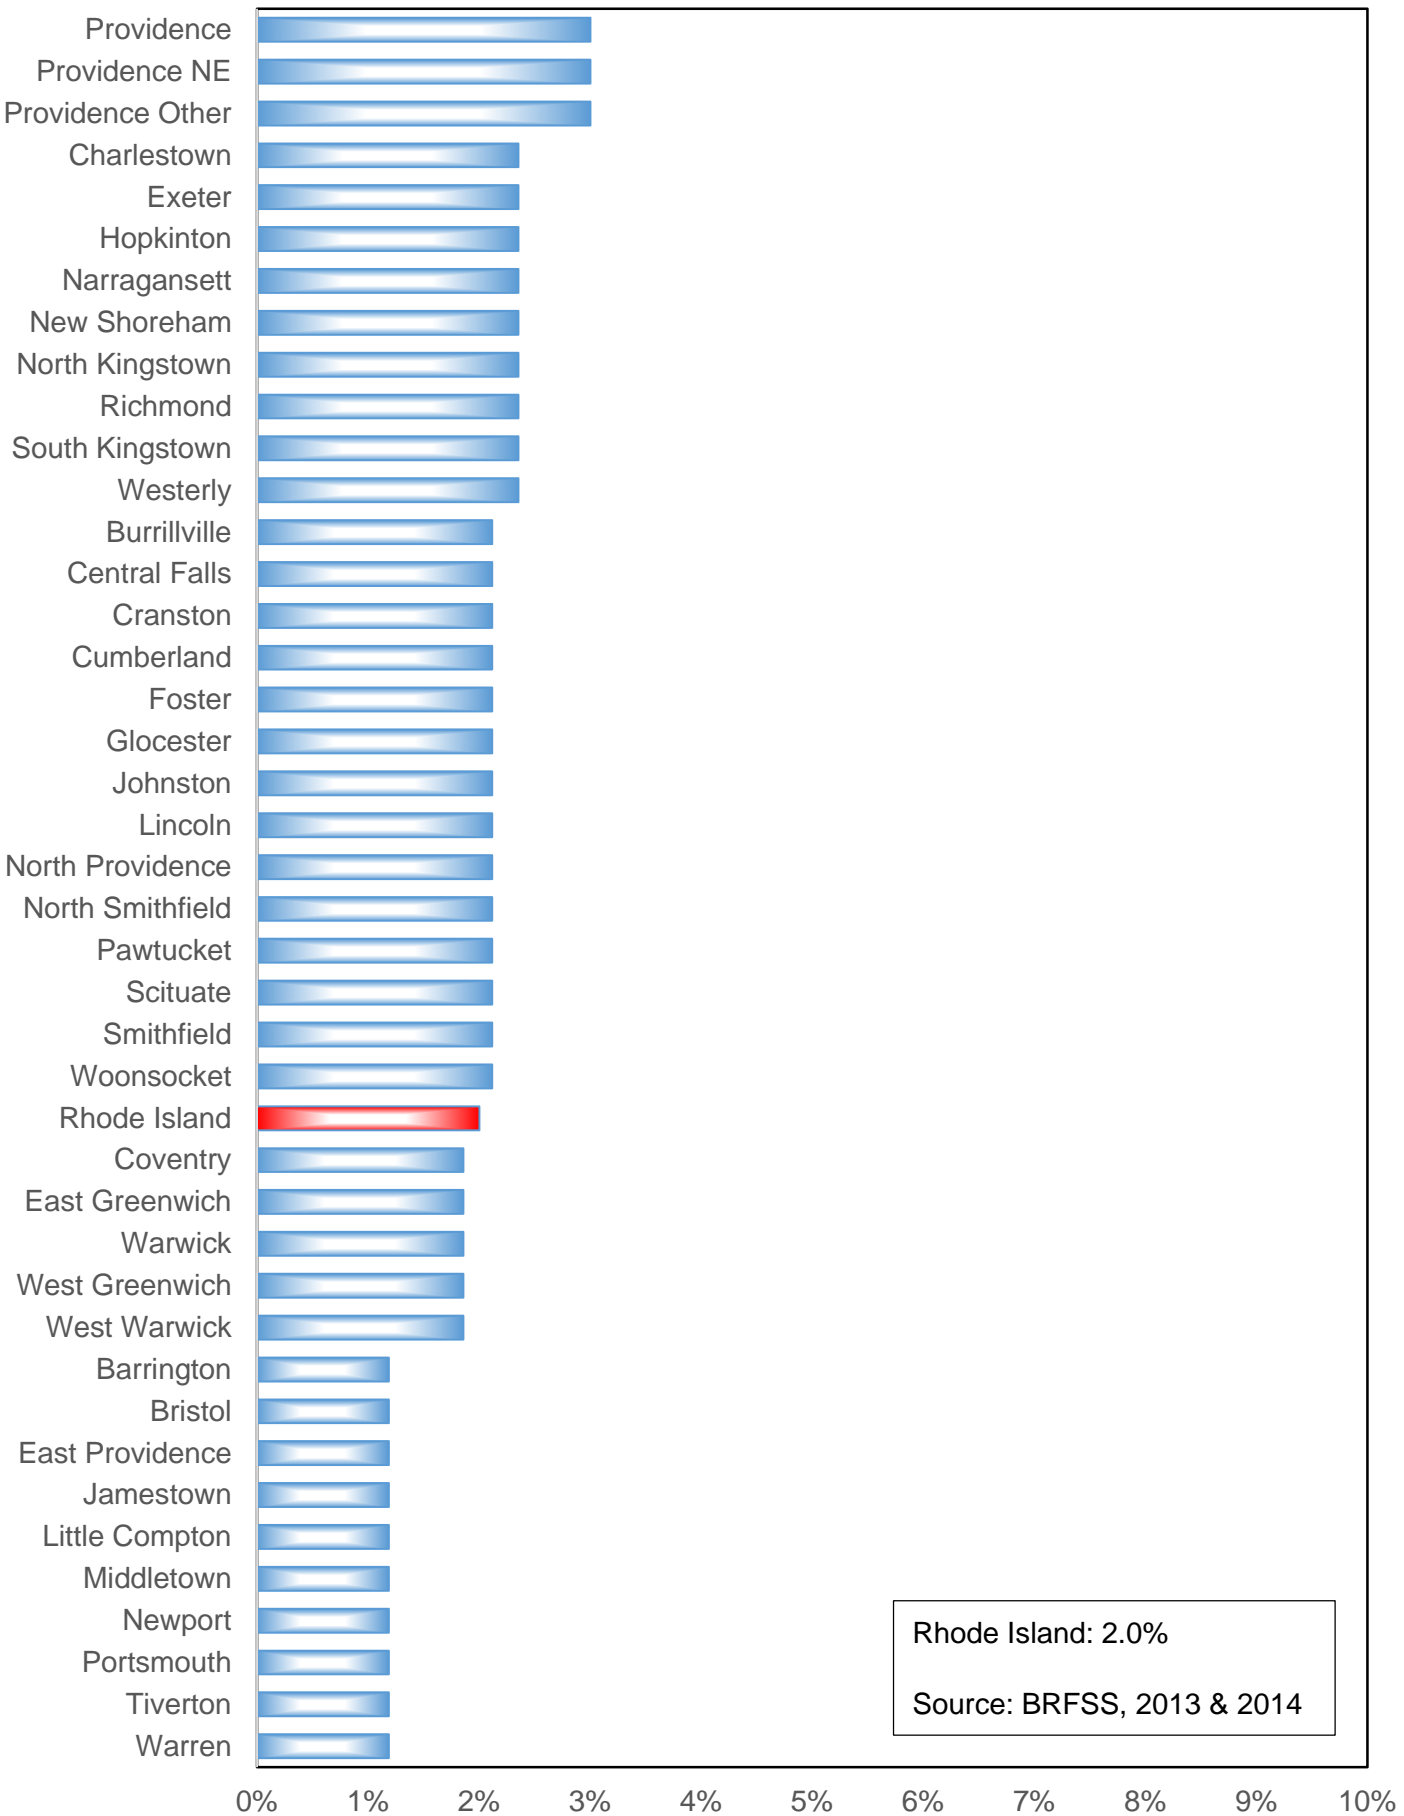

Figure 22

% Persons Age 60+ LGBT

Rhode Island: 2.0%
Source: BRFSS, 2013 & 2014