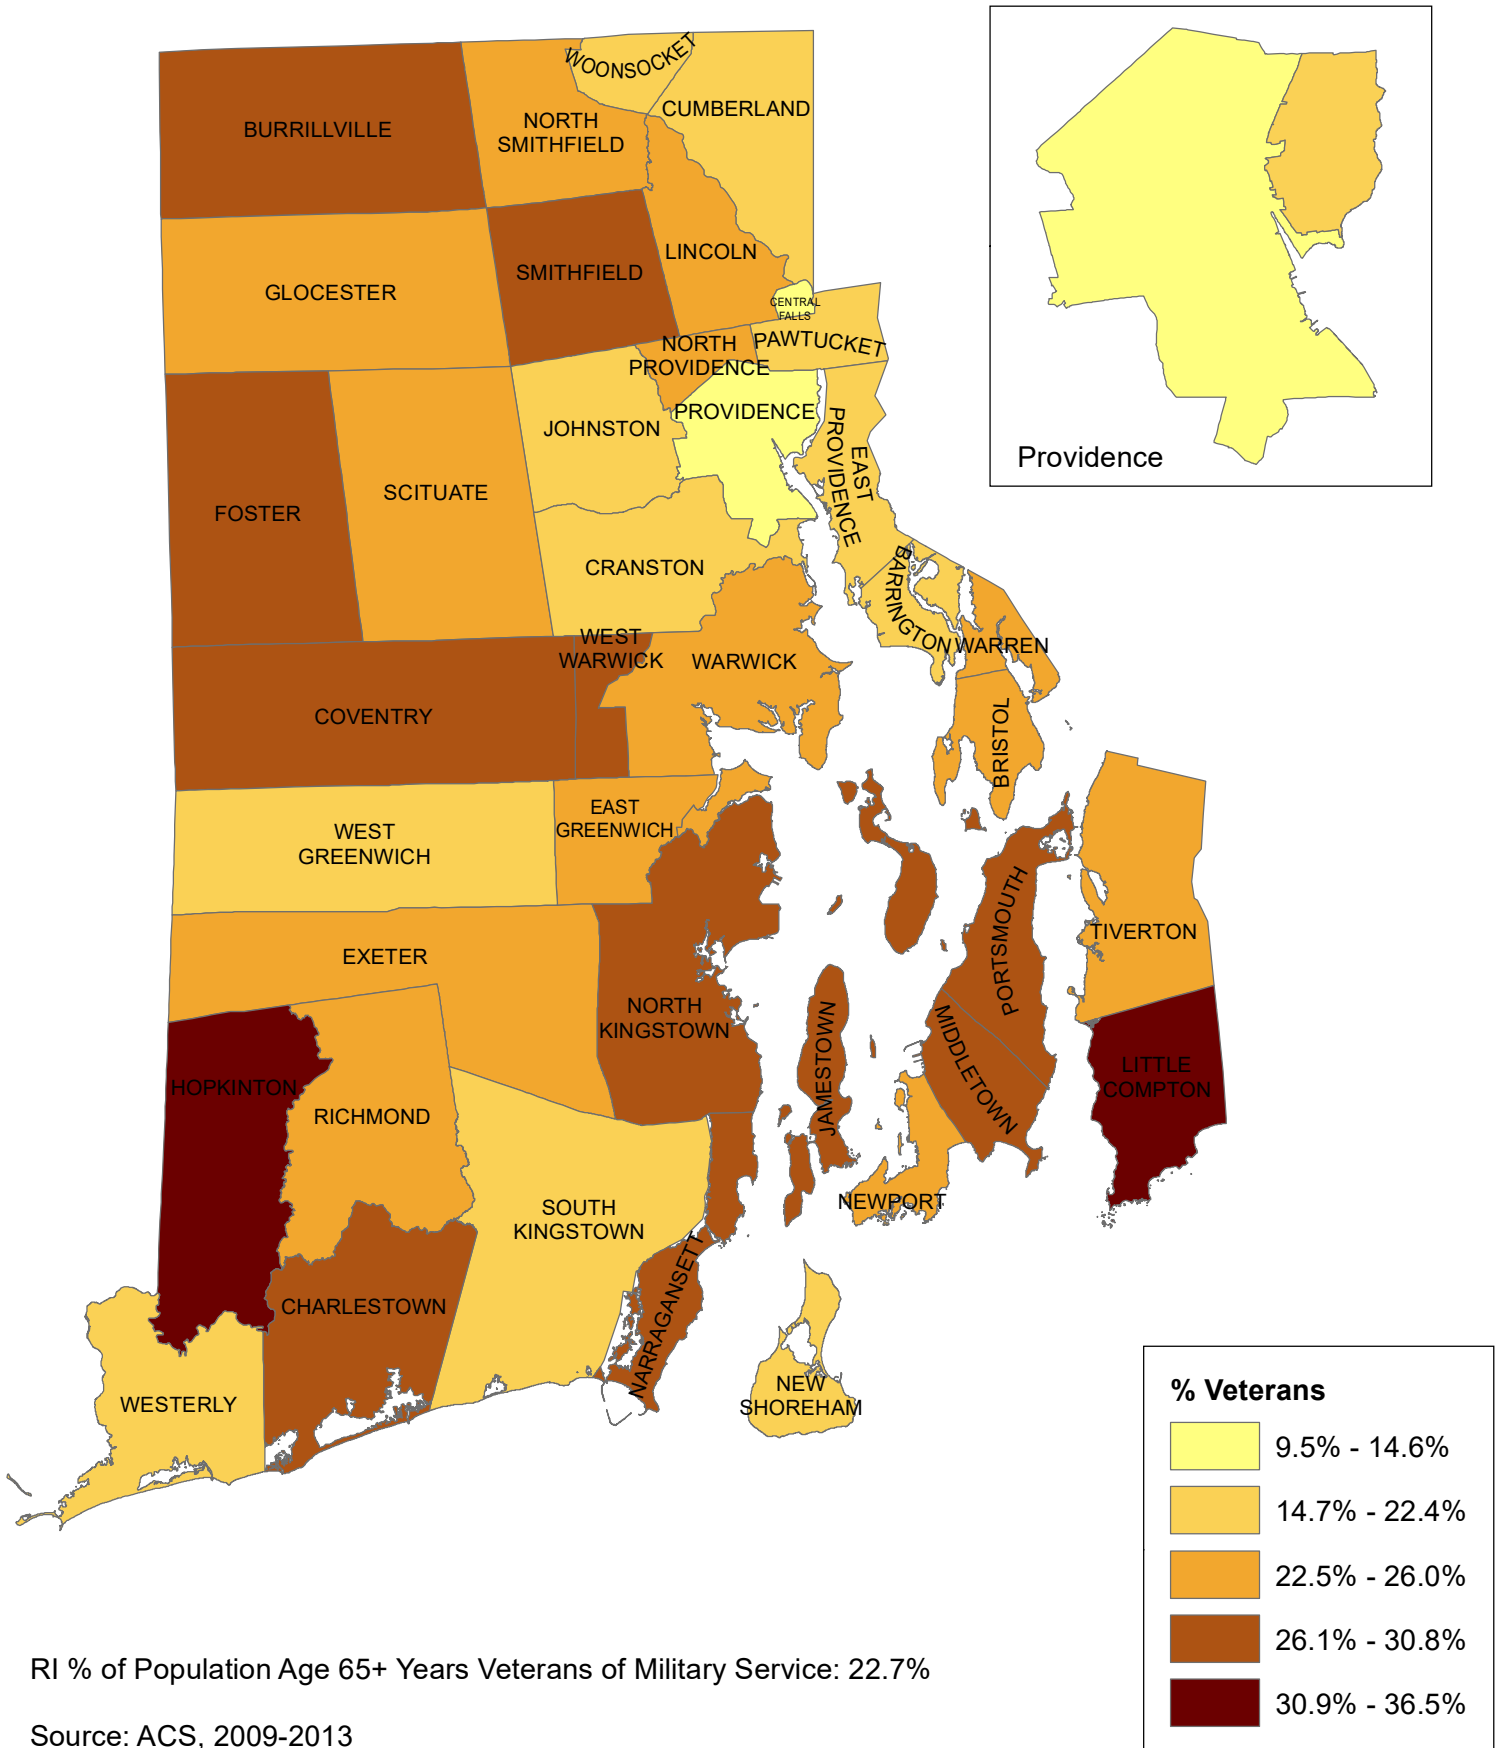

Percentage of Population Age 65+ Years Veterans of Military Service

Figure 25

% Population Age 65+ Years Veterans of Military Service

Rhode Island: 22.7%
Source: ACS, 2009-2013