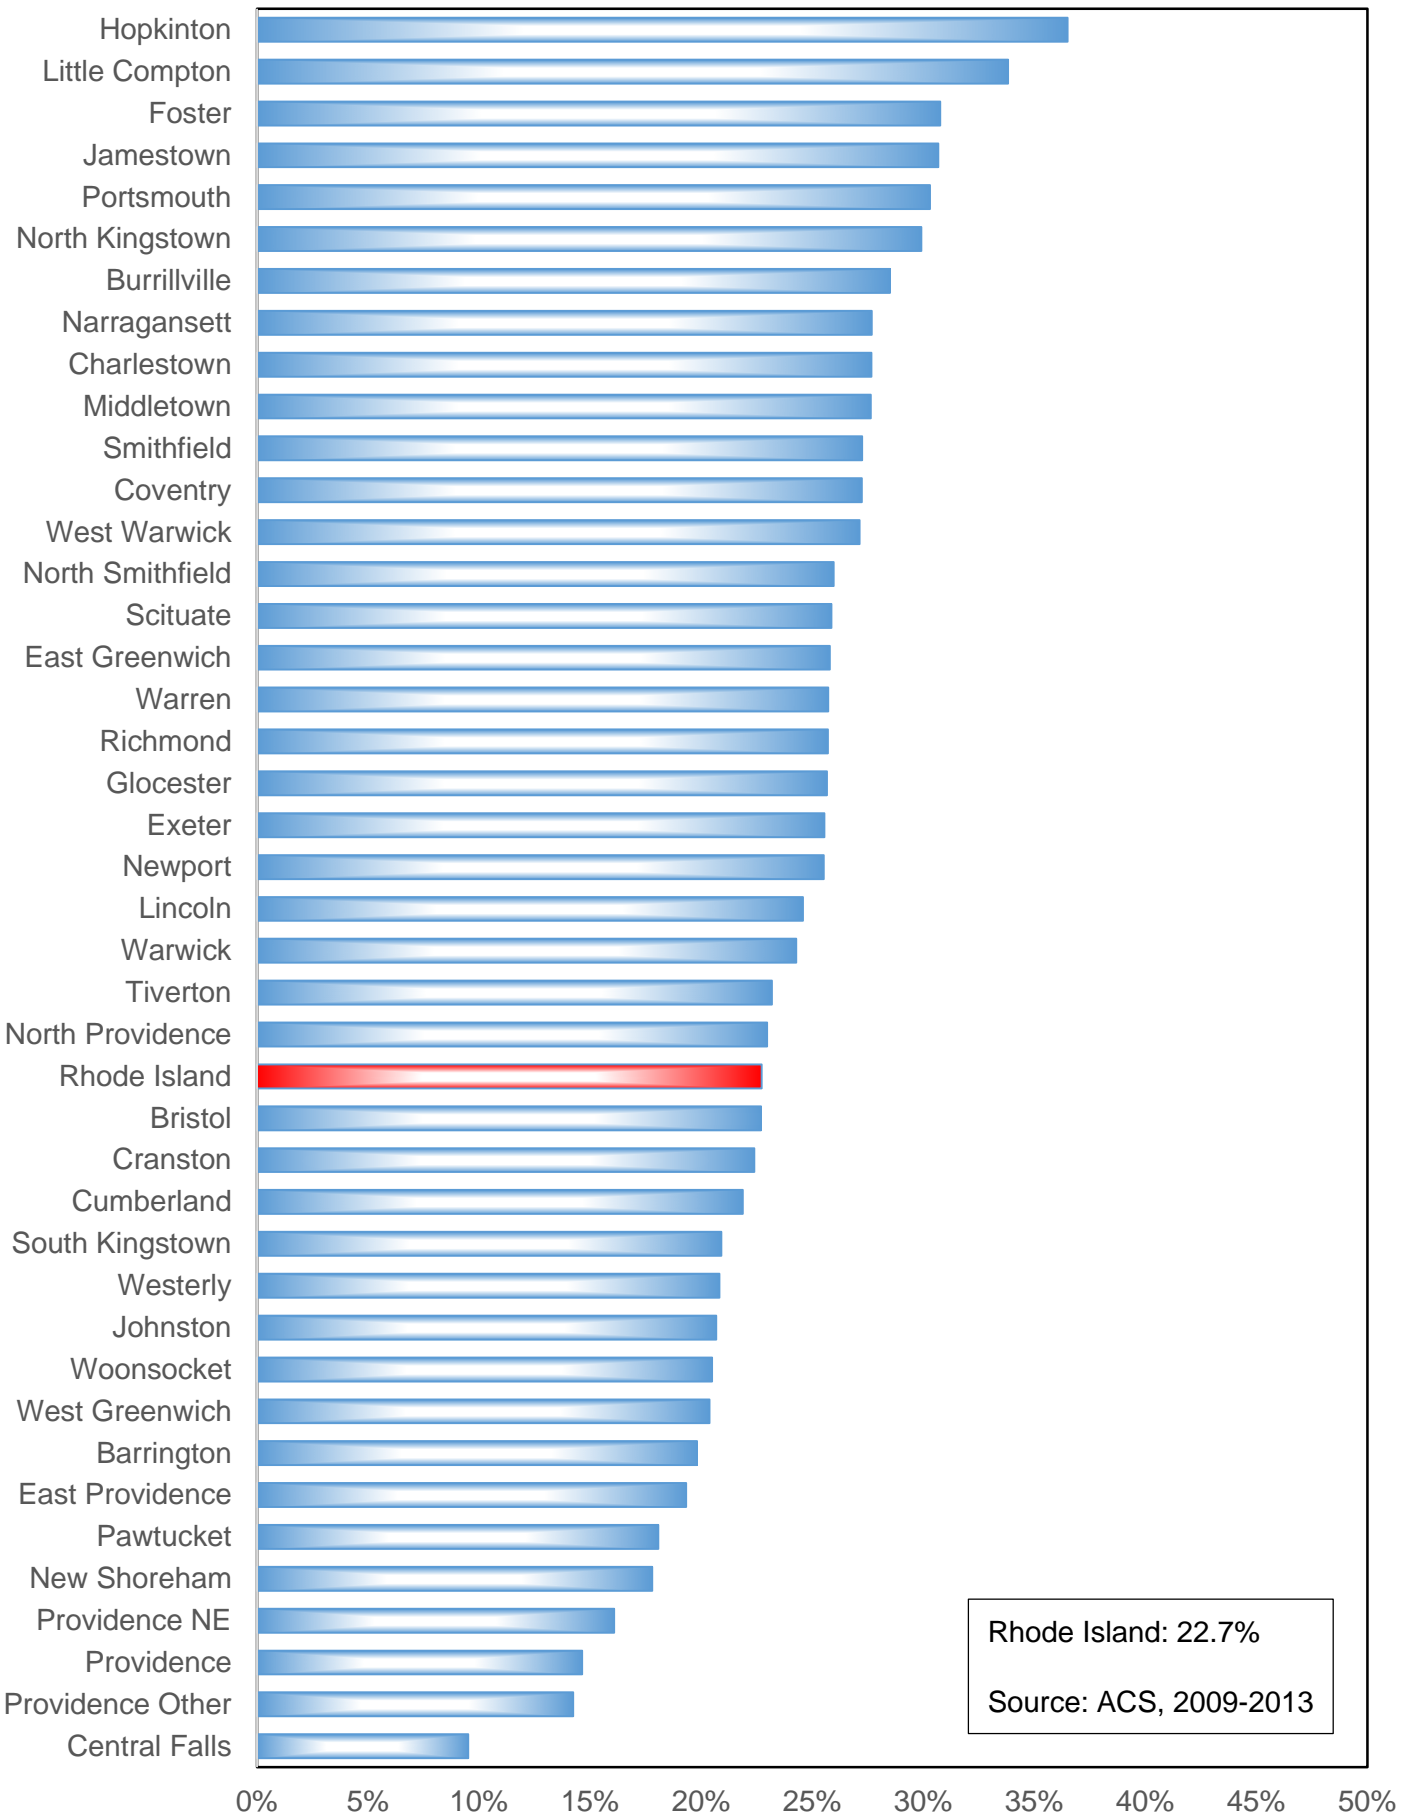

Percentage of Population Age 65+ Years Veterans of Military Service

Figure 25

% Population Age 65+ Years Veterans of Military Service

Rhode Island: 22.7%
Source: ACS, 2009-2013