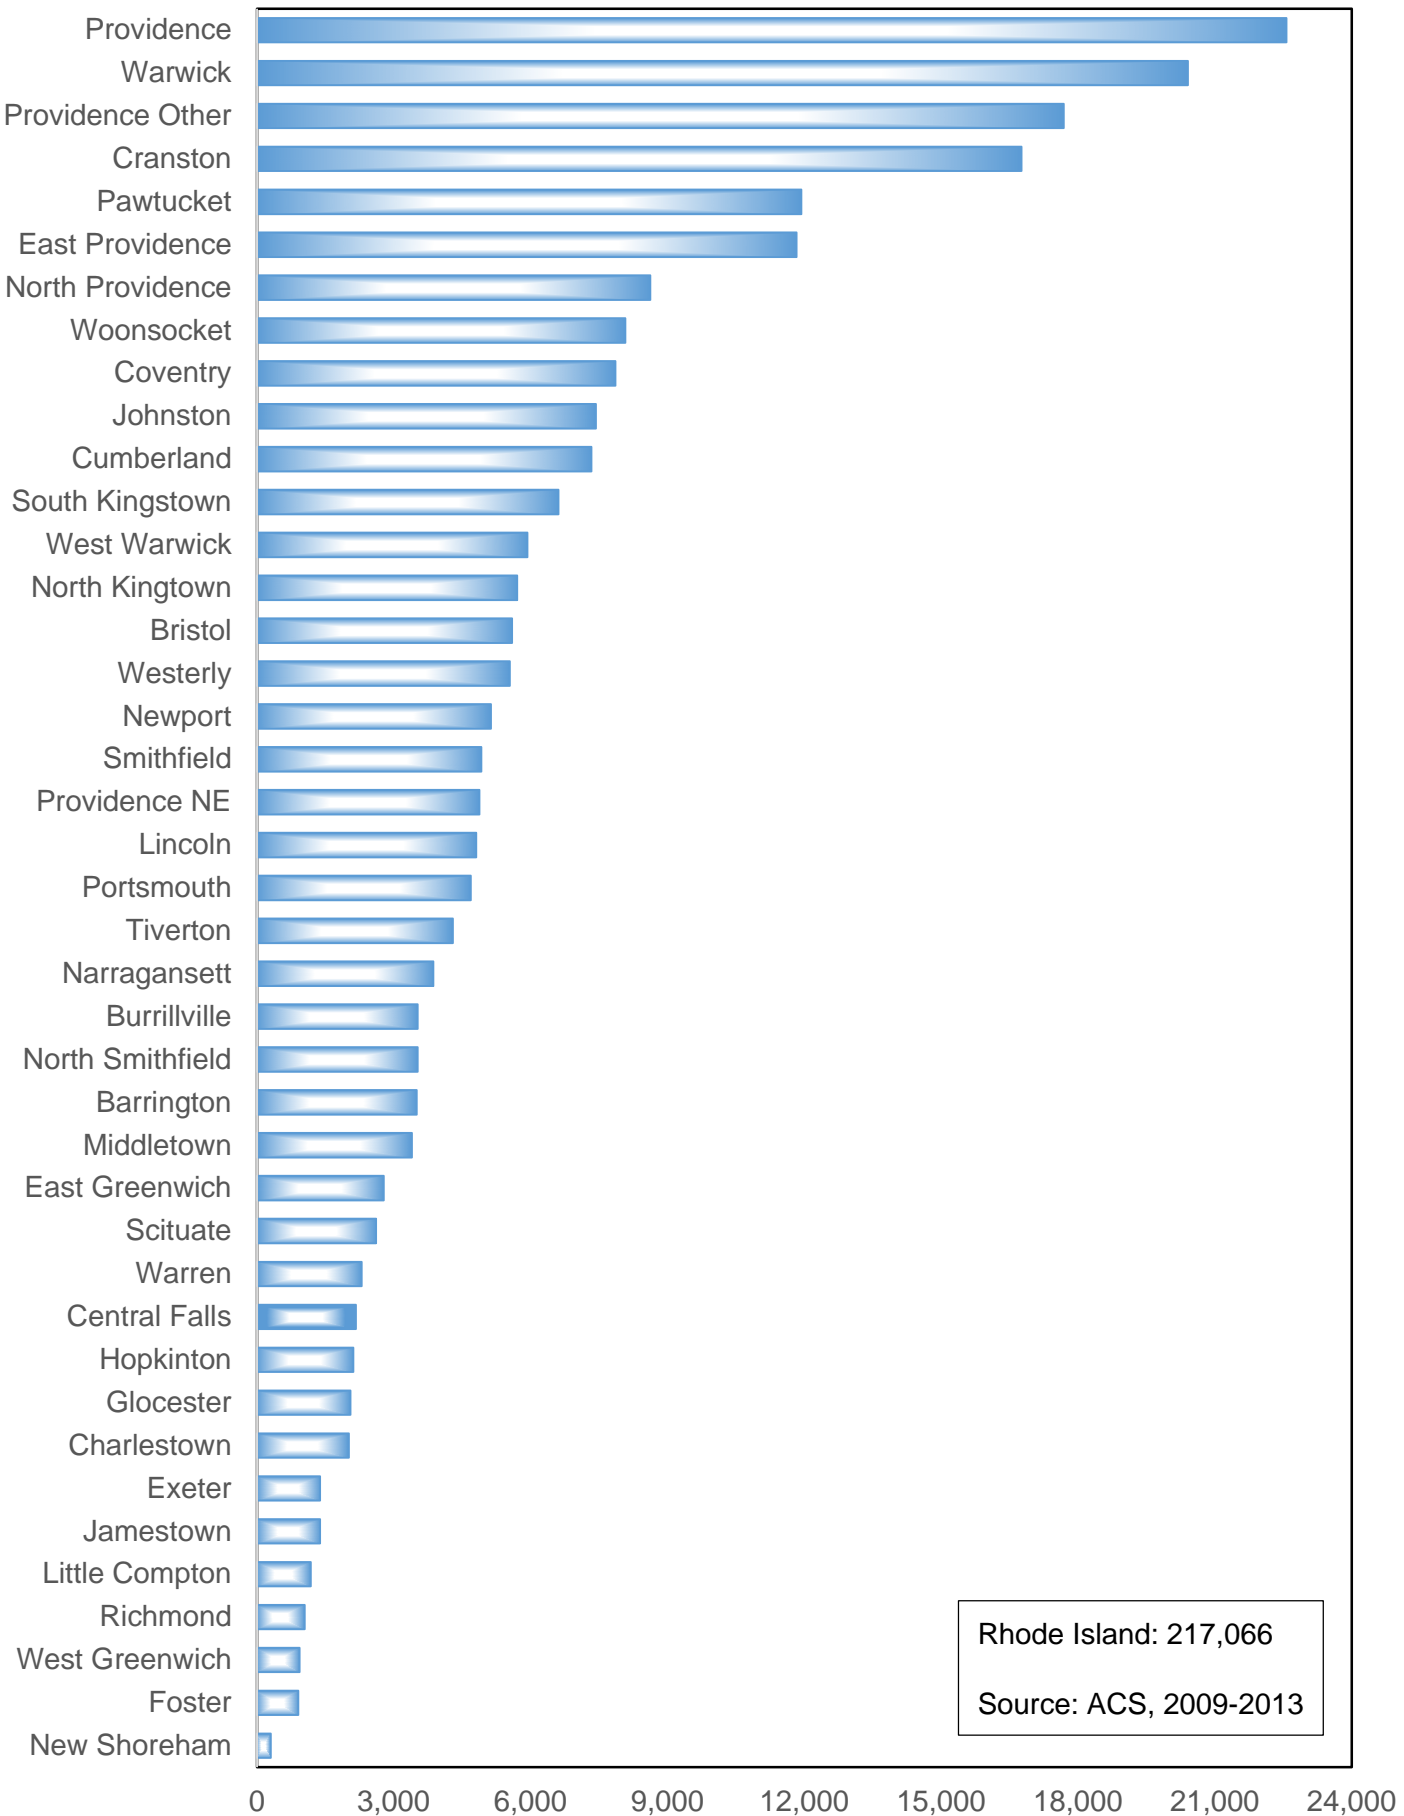

Density of Population Age 60+ Years

RI # of Population Age 60+ Years: 217,066

Source: ACS, 2009-2013

● 1 Dot=100 People Age 60+

Figure 3

of Population Age 60+ Years

Rhode Island: 217,066
Source: ACS, 2009-2013