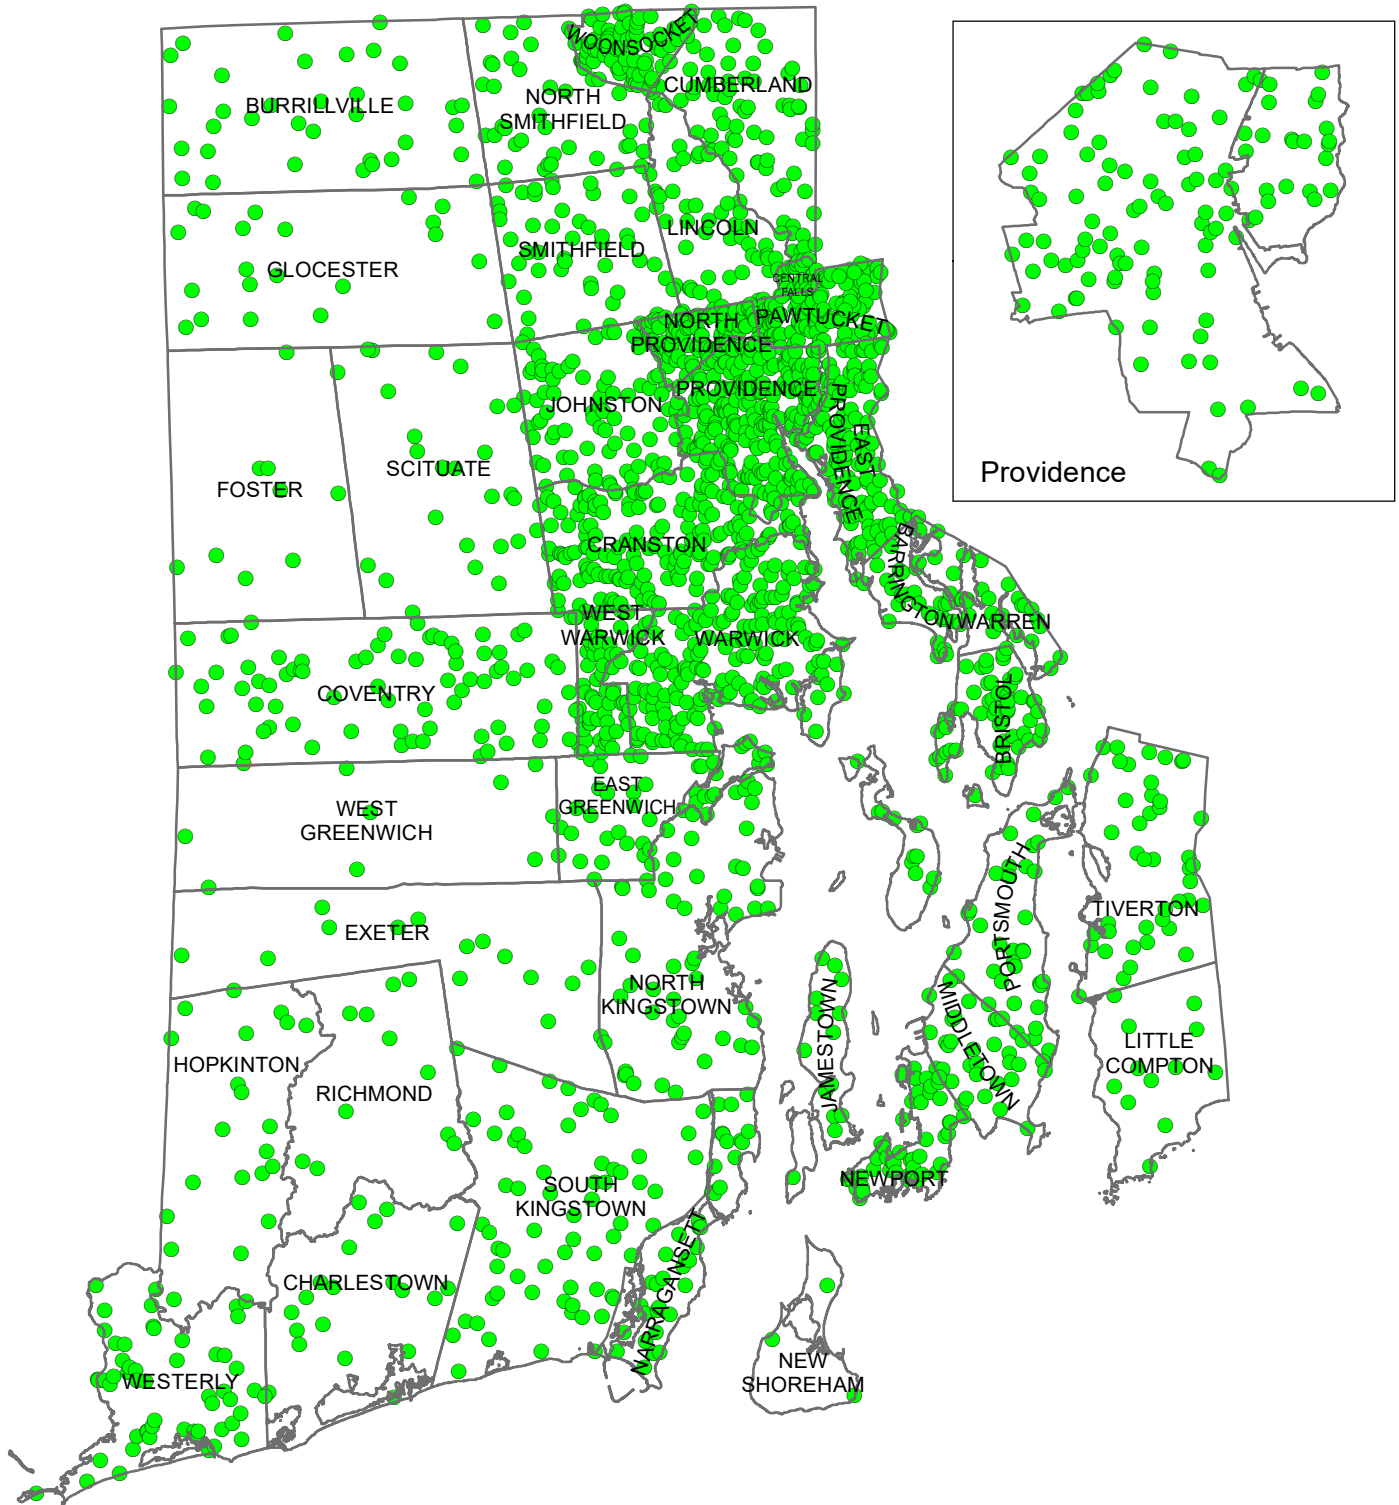

Density of Population Age 60+ Years

RI # of Population Age 60+ Years: 217,066

Source: ACS, 2009-2013

● 1 Dot=100 People Age 60+

Figure 3

of Population Age 60+ Years

Rhode Island: 217,066
Source: ACS, 2009-2013