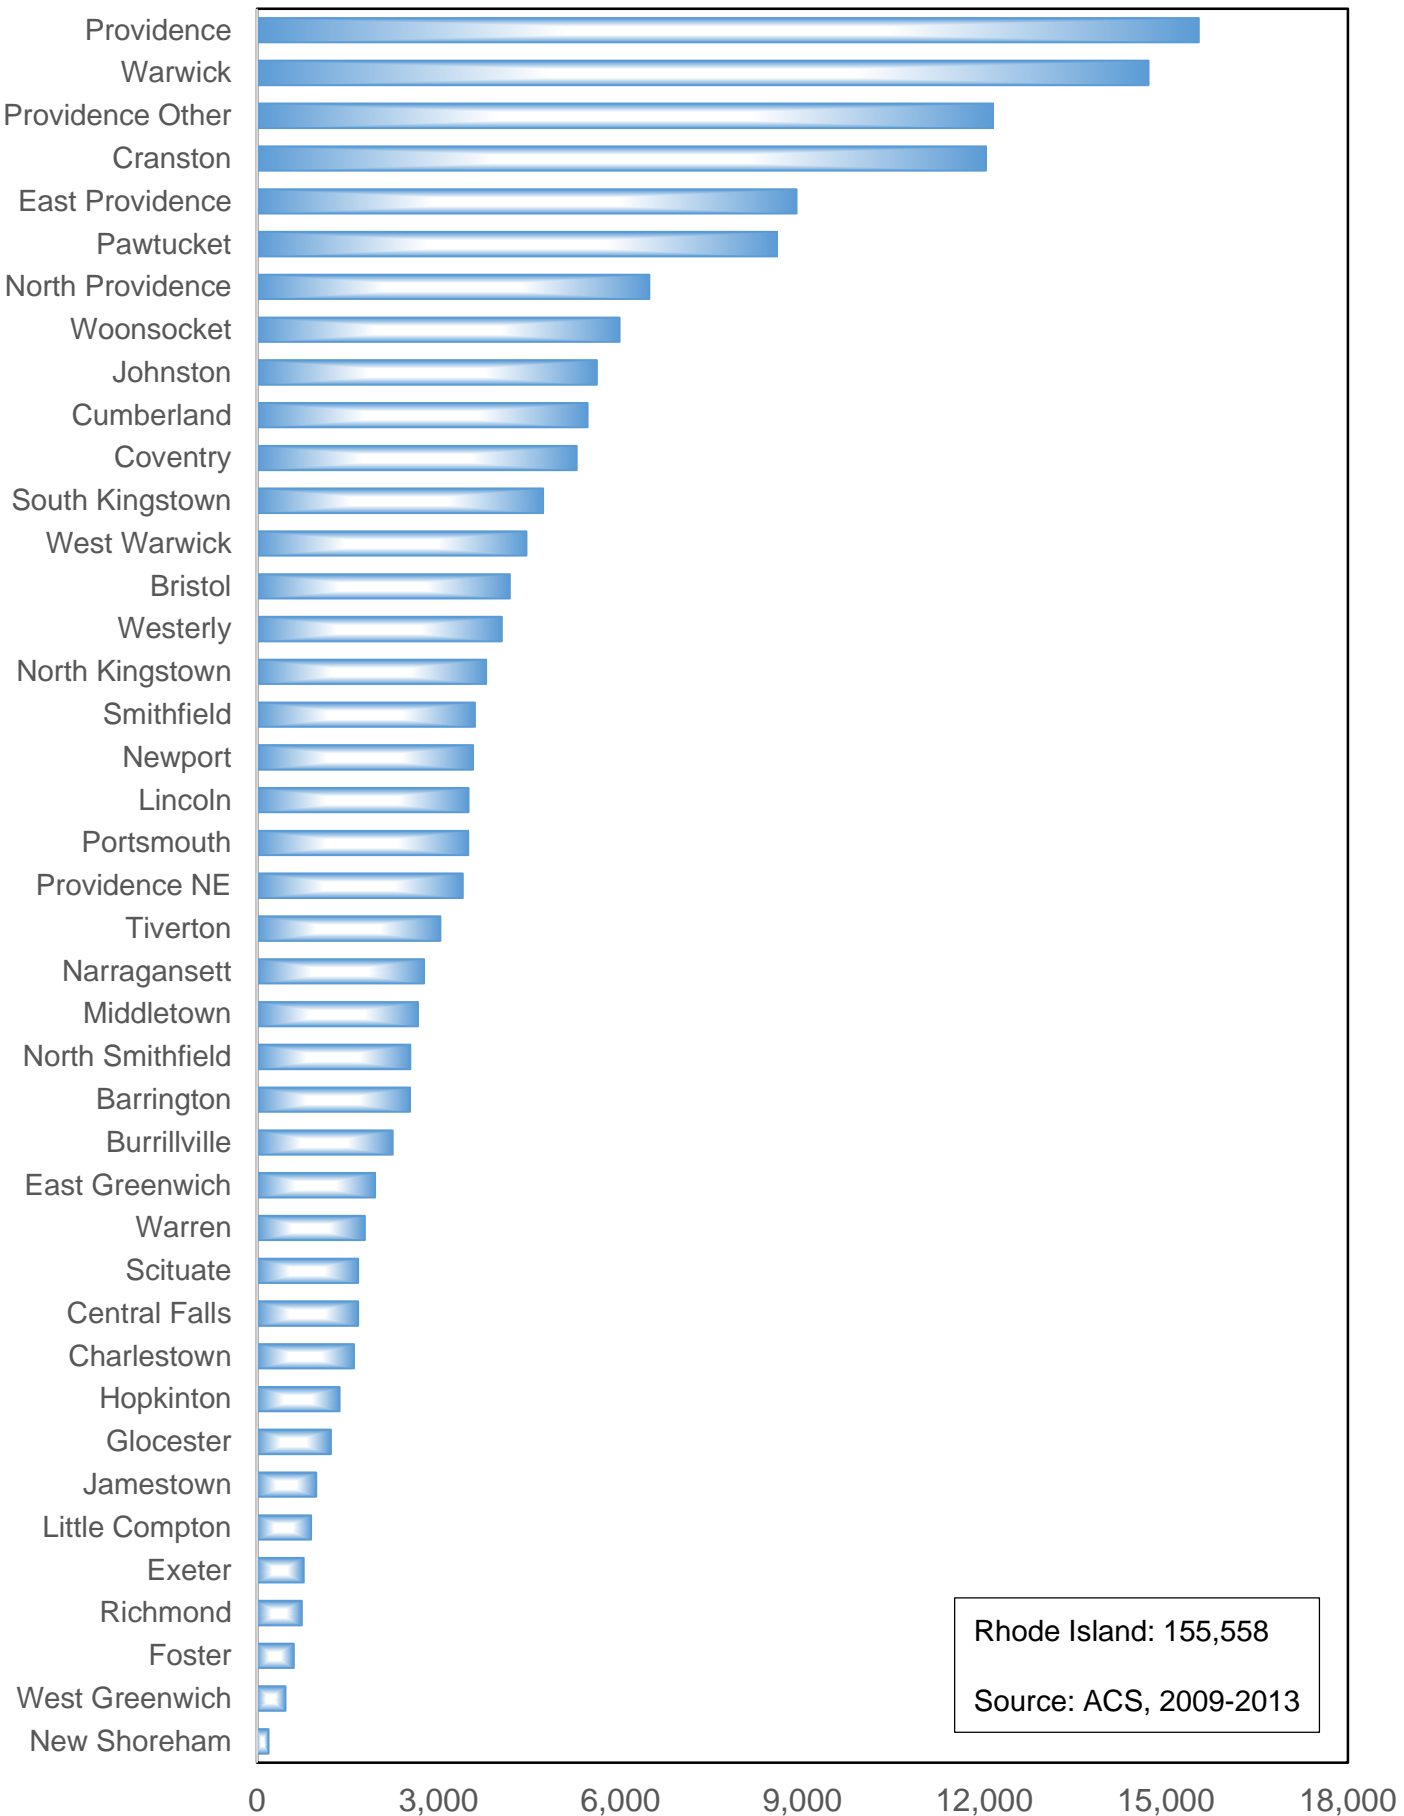

Density of Population Age 65+ Years

RI # of Population Age 65+ Years: 155,558

Source: ACS, 2009-2013

● 1 Dot=100 People Age 65+

Figure 5

of Population Age 65+ Years

Rhode Island: 155,558
Source: ACS, 2009-2013