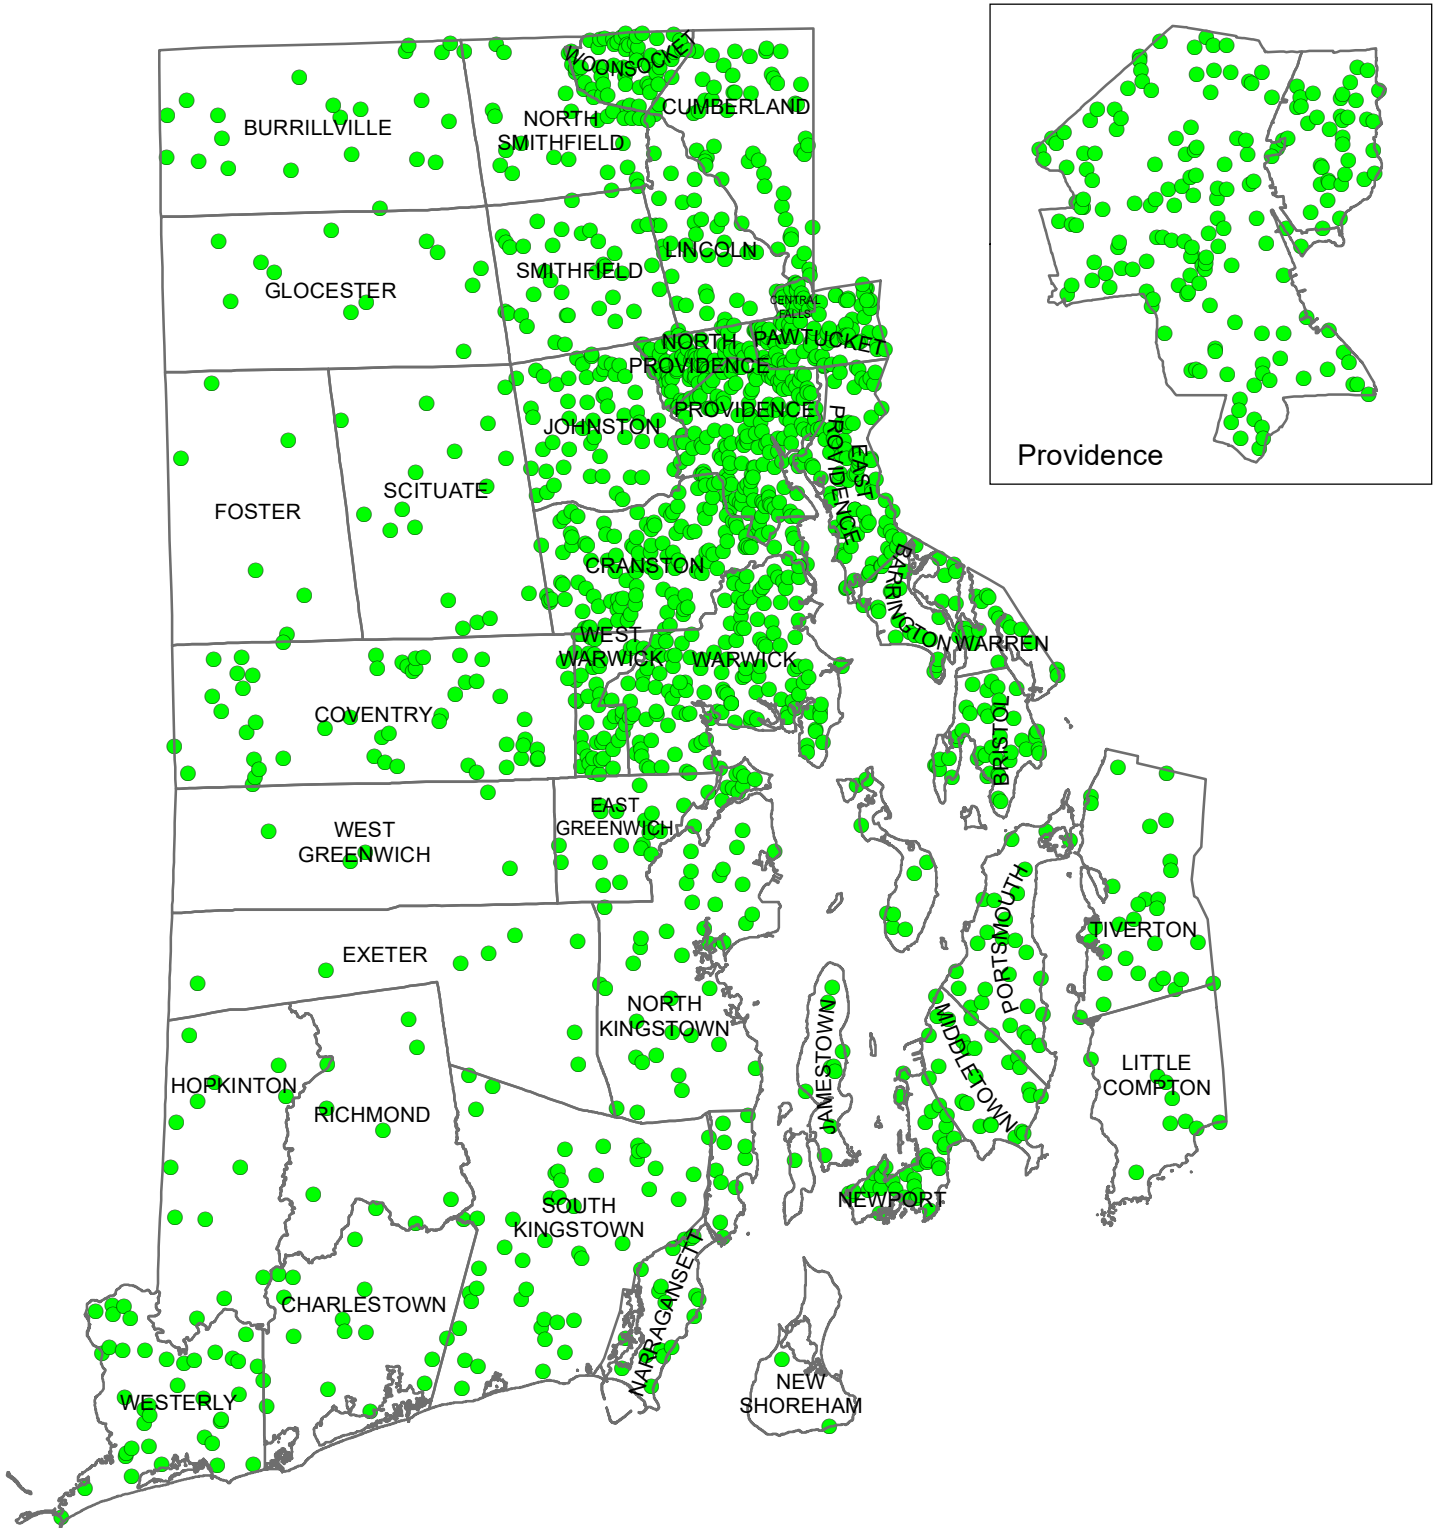

Density of Population Age 65+ Years

RI # of Population Age 65+ Years: 155,558

Source: ACS, 2009-2013

● 1 Dot=100 People Age 65+

Figure 5

of Population Age 65+ Years

Rhode Island: 155,558
Source: ACS, 2009-2013