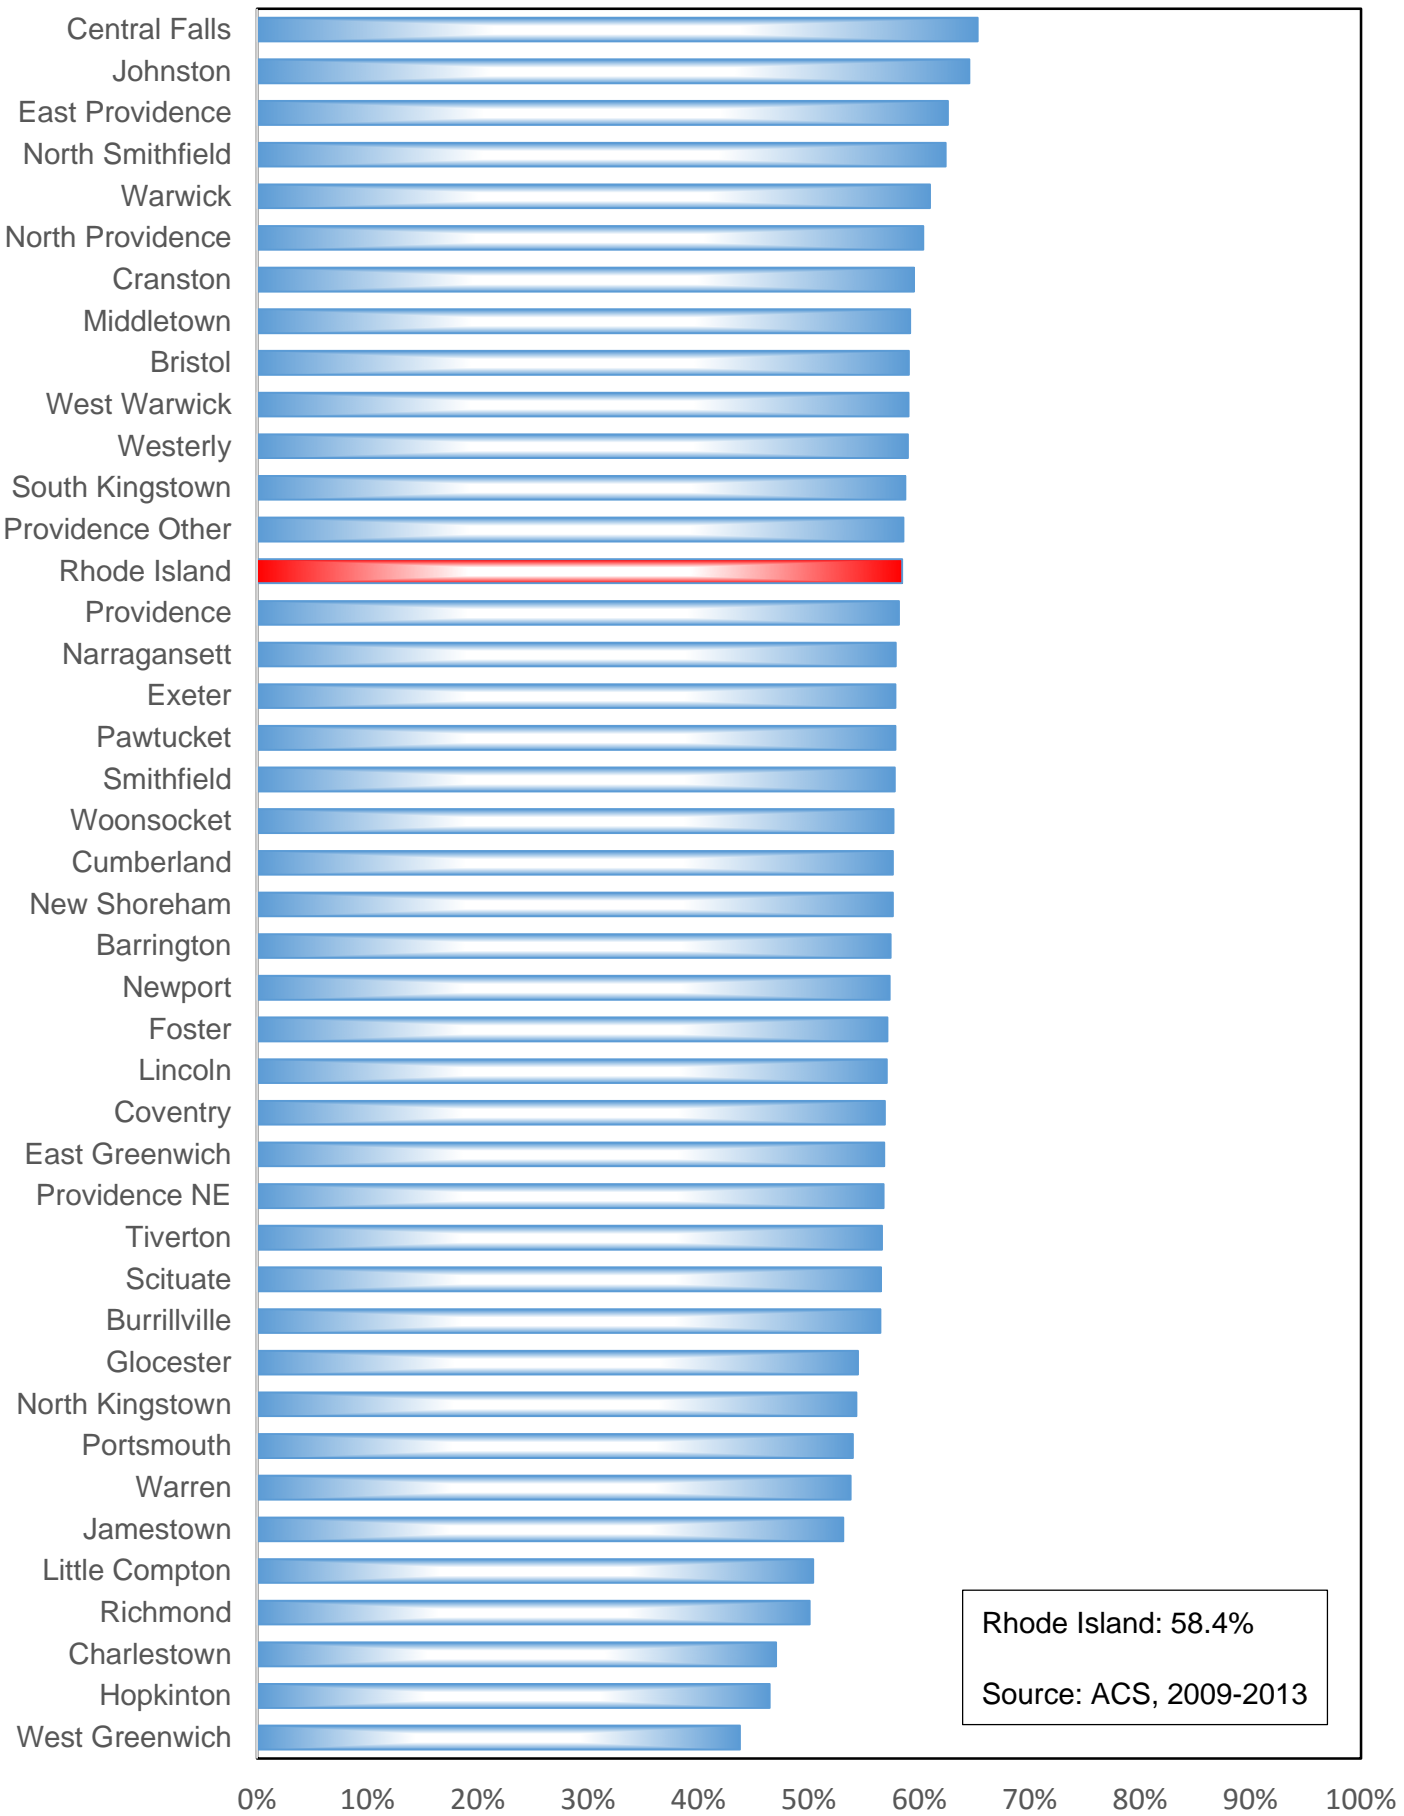

# Percentage of Population Age 65+ Years Female

Figure 9

% Population Age 65+ Years Female

Rhode Island: 58.4%  
Source: ACS, 2009-2013