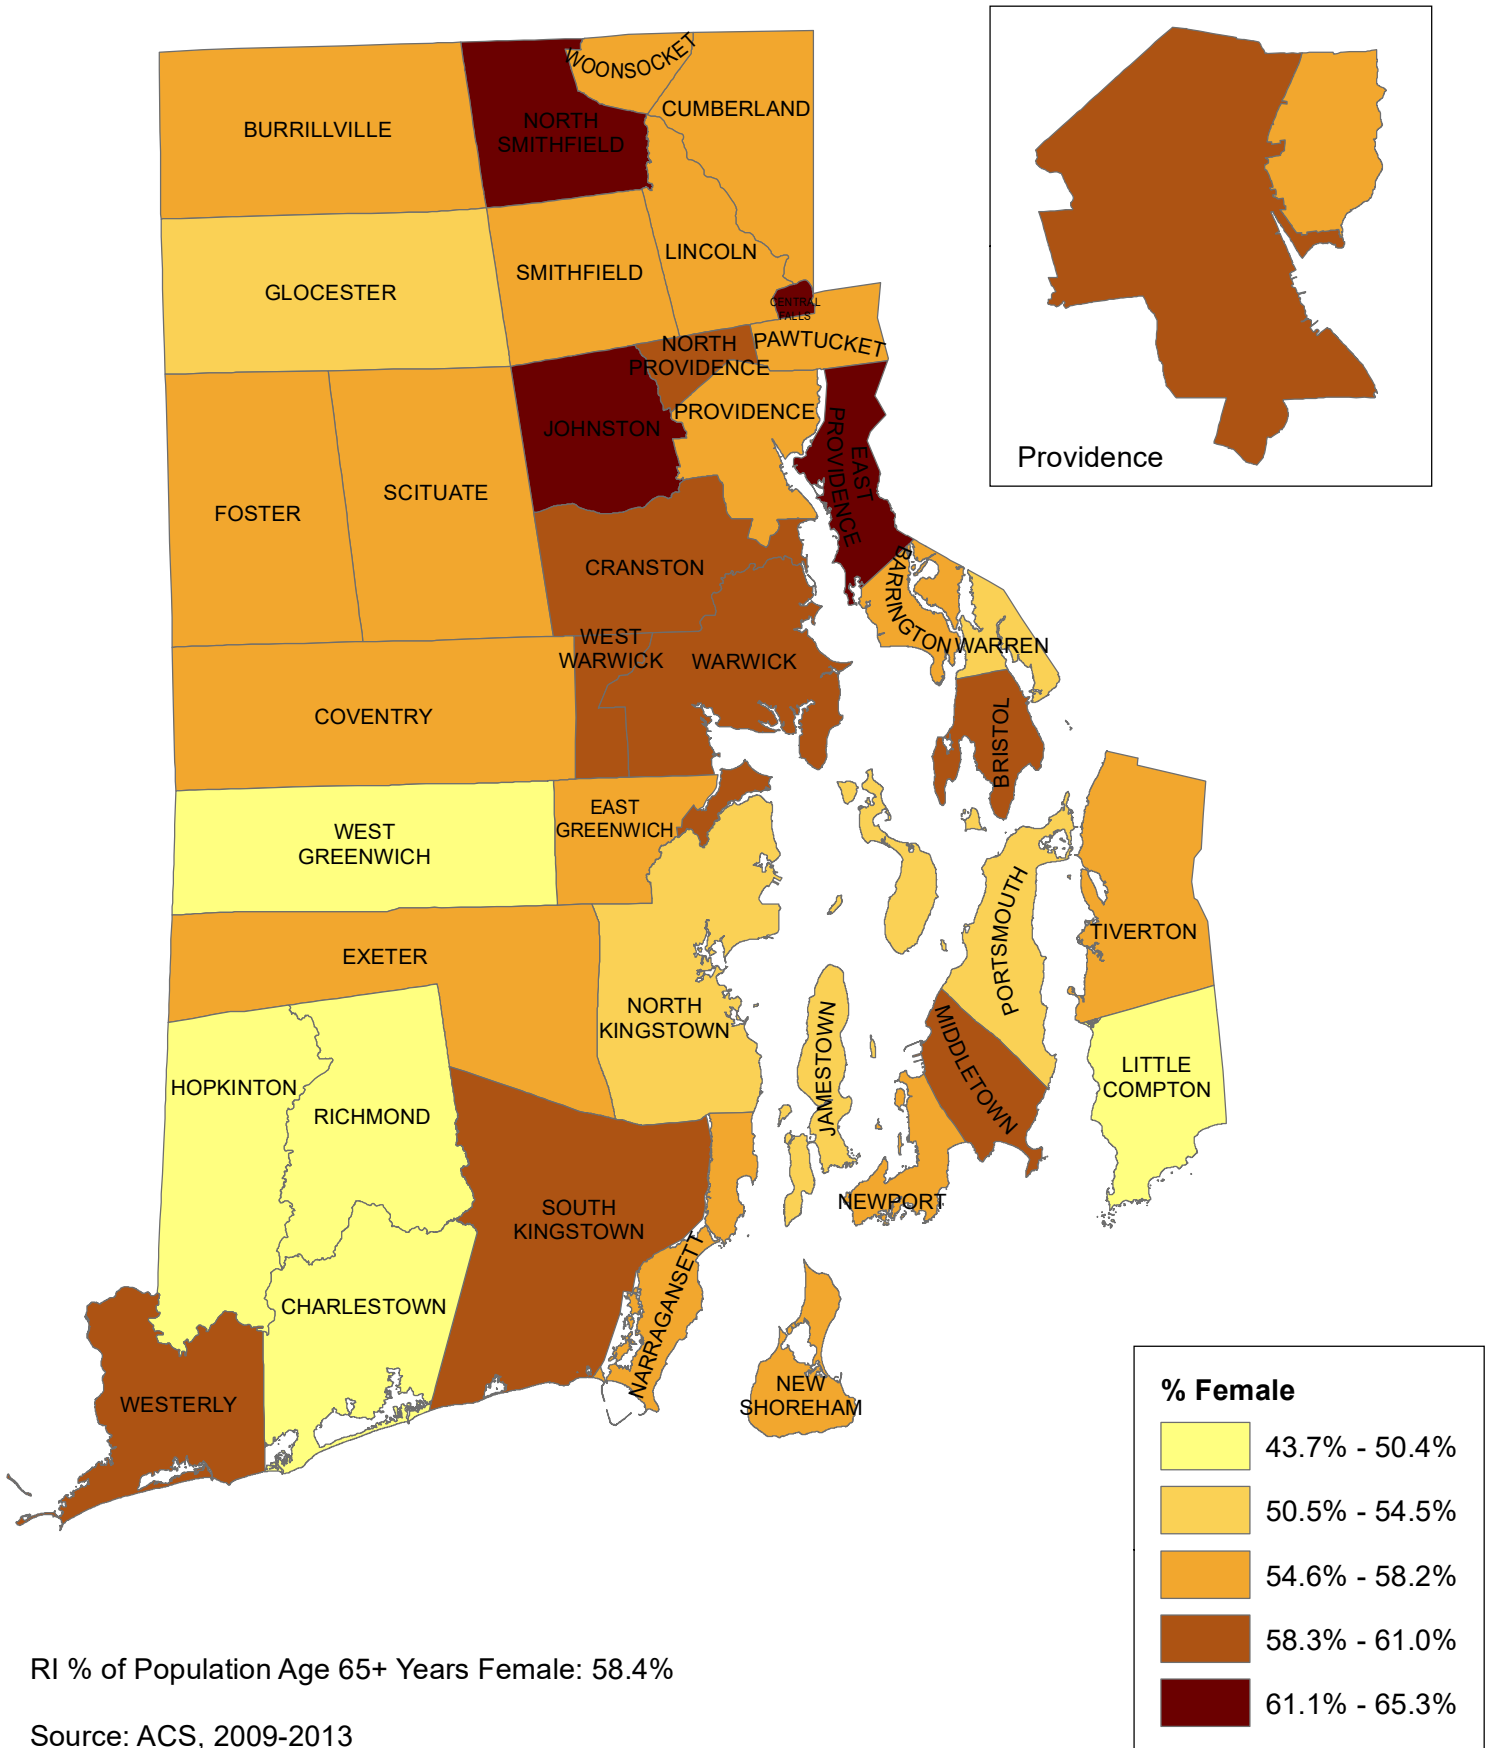

# Percentage of Population Age 65+ Years Female

Figure 9

% Population Age 65+ Years Female

Rhode Island: 58.4%  
Source: ACS, 2009-2013