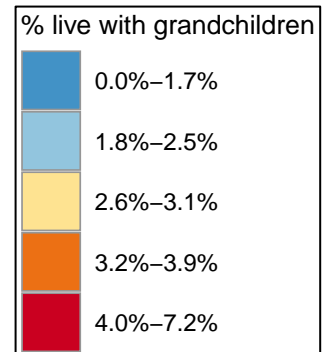

# Percentage of Grandparents who Live with Grandchildren

**State Average: 3.2%**

Source: ACS 2014–2018

Questions or ideas? [Beth.Dugan@umb.edu](mailto:Beth.Dugan@umb.edu)

6/2020

## % of Grandparents Who Live with Grandchildren

Alphabetical Order of Town		Ranked Rate, High to Low	
Barrington	1.80%	Foster	7.13%
Bristol	2.80%	Central Falls	6.18%
Burrillville	3.26%	Providence	4.55%
Central Falls	6.18%	Woonsocket	4.45%
Charlestown	1.29%	Johnston	4.20%
Coventry	2.07%	Pawtucket	3.99%
Cranston	2.65%	North Providence	3.96%
Cumberland	2.86%	West Greenwich	3.90%
East Greenwich	1.73%	Glocester	3.84%
East Providence	2.71%	Jamestown	3.80%
Exeter	1.92%	Westerly	3.54%
Foster	7.13%	Lincoln	3.41%
Glocester	3.84%	West Warwick	3.31%
Hopkinton	1.24%	Burrillville	3.26%
Jamestown	3.80%	Warwick	3.12%
Johnston	4.20%	Smithfield	3.11%
Lincoln	3.41%	South Kingstown	3.02%
Little Compton	1.88%	Cumberland	2.86%
Middletown	1.06%	Bristol	2.80%
Narragansett	1.24%	East Providence	2.71%
Newport	1.89%	Tiverton	2.70%
New Shoreham	0%	Cranston	2.65%
North Kingstown	1.75%	Warren	2.51%
North Providence	3.96%	Scituate	2.51%
North Smithfield	2.08%	North Smithfield	2.08%
Pawtucket	3.99%	Coventry	2.07%
Portsmouth	0.39%	Exeter	1.92%
Providence	4.55%	Newport	1.89%
Richmond	0.92%	Little Compton	1.88%
Scituate	2.51%	Barrington	1.80%
Smithfield	3.11%	North Kingstown	1.75%
South Kingstown	3.02%	East Greenwich	1.73%
Tiverton	2.70%	Charlestown	1.29%
Warren	2.51%	Narragansett	1.24%
Warwick	3.12%	Hopkinton	1.24%
Westerly	3.54%	Middletown	1.06%
West Greenwich	3.90%	Richmond	0.92%
West Warwick	3.31%	Portsmouth	0.39%
Woonsocket	4.45%	New Shoreham	0%
<b>Providence Neighborhoods</b>		<b>Providence Neighborhoods</b>	
Providence NE	0.99%	Providence Other	5.01%
Providence Other	5.01%	Providence NE	0.99%