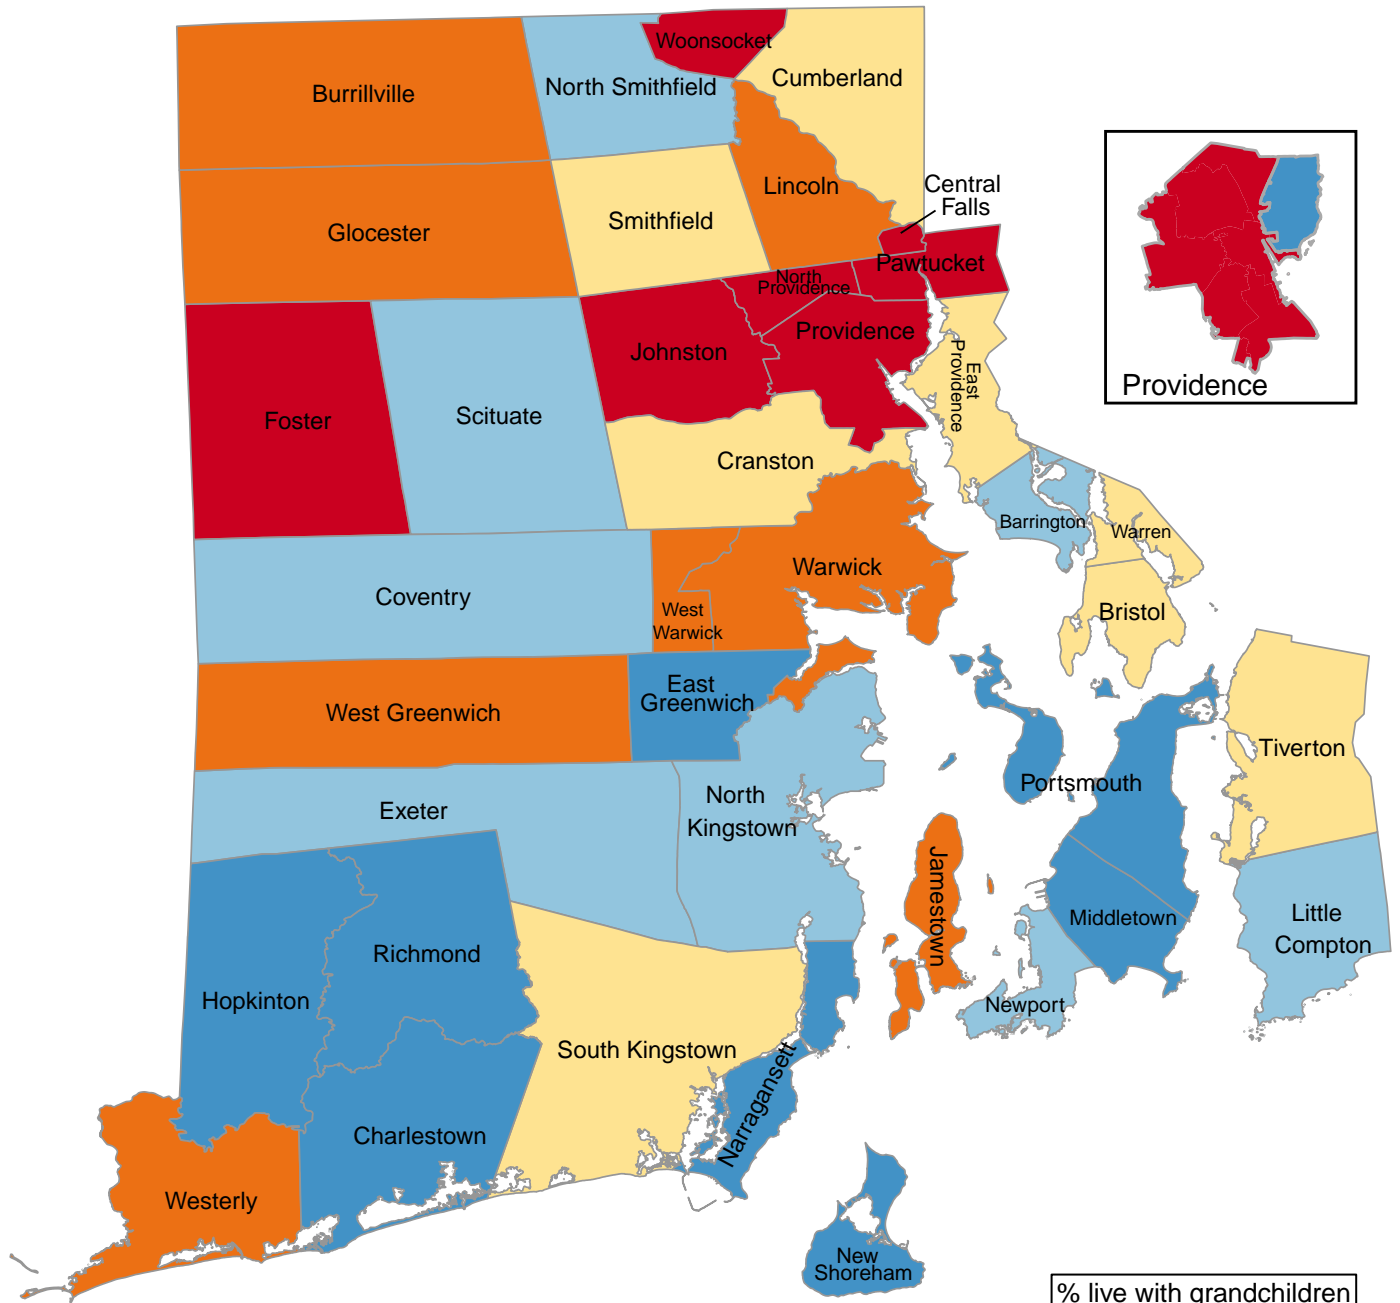

# Percentage of Grandparents who Live with Grandchildren

**State Average: 3.2%**

Source: ACS 2014–2018

Questions or ideas? [Beth.Dugan@umb.edu](mailto:Beth.Dugan@umb.edu)

6/2020

## % of Grandparents Who Live with Grandchildren

Alphabetical Order of Town		Ranked Rate, High to Low	
Barrington	1.80%	Foster	7.13%
Bristol	2.80%	Central Falls	6.18%
Burrillville	3.26%	Providence	4.55%
Central Falls	6.18%	Woonsocket	4.45%
Charlestown	1.29%	Johnston	4.20%
Coventry	2.07%	Pawtucket	3.99%
Cranston	2.65%	North Providence	3.96%
Cumberland	2.86%	West Greenwich	3.90%
East Greenwich	1.73%	Glocester	3.84%
East Providence	2.71%	Jamestown	3.80%
Exeter	1.92%	Westerly	3.54%
Foster	7.13%	Lincoln	3.41%
Glocester	3.84%	West Warwick	3.31%
Hopkinton	1.24%	Burrillville	3.26%
Jamestown	3.80%	Warwick	3.12%
Johnston	4.20%	Smithfield	3.11%
Lincoln	3.41%	South Kingstown	3.02%
Little Compton	1.88%	Cumberland	2.86%
Middletown	1.06%	Bristol	2.80%
Narragansett	1.24%	East Providence	2.71%
Newport	1.89%	Tiverton	2.70%
New Shoreham	0%	Cranston	2.65%
North Kingstown	1.75%	Warren	2.51%
North Providence	3.96%	Scituate	2.51%
North Smithfield	2.08%	North Smithfield	2.08%
Pawtucket	3.99%	Coventry	2.07%
Portsmouth	0.39%	Exeter	1.92%
Providence	4.55%	Newport	1.89%
Richmond	0.92%	Little Compton	1.88%
Scituate	2.51%	Barrington	1.80%
Smithfield	3.11%	North Kingstown	1.75%
South Kingstown	3.02%	East Greenwich	1.73%
Tiverton	2.70%	Charlestown	1.29%
Warren	2.51%	Narragansett	1.24%
Warwick	3.12%	Hopkinton	1.24%
Westerly	3.54%	Middletown	1.06%
West Greenwich	3.90%	Richmond	0.92%
West Warwick	3.31%	Portsmouth	0.39%
Woonsocket	4.45%	New Shoreham	0%
<b>Providence Neighborhoods</b>		<b>Providence Neighborhoods</b>	
Providence NE	0.99%	Providence Other	5.01%
Providence Other	5.01%	Providence NE	0.99%