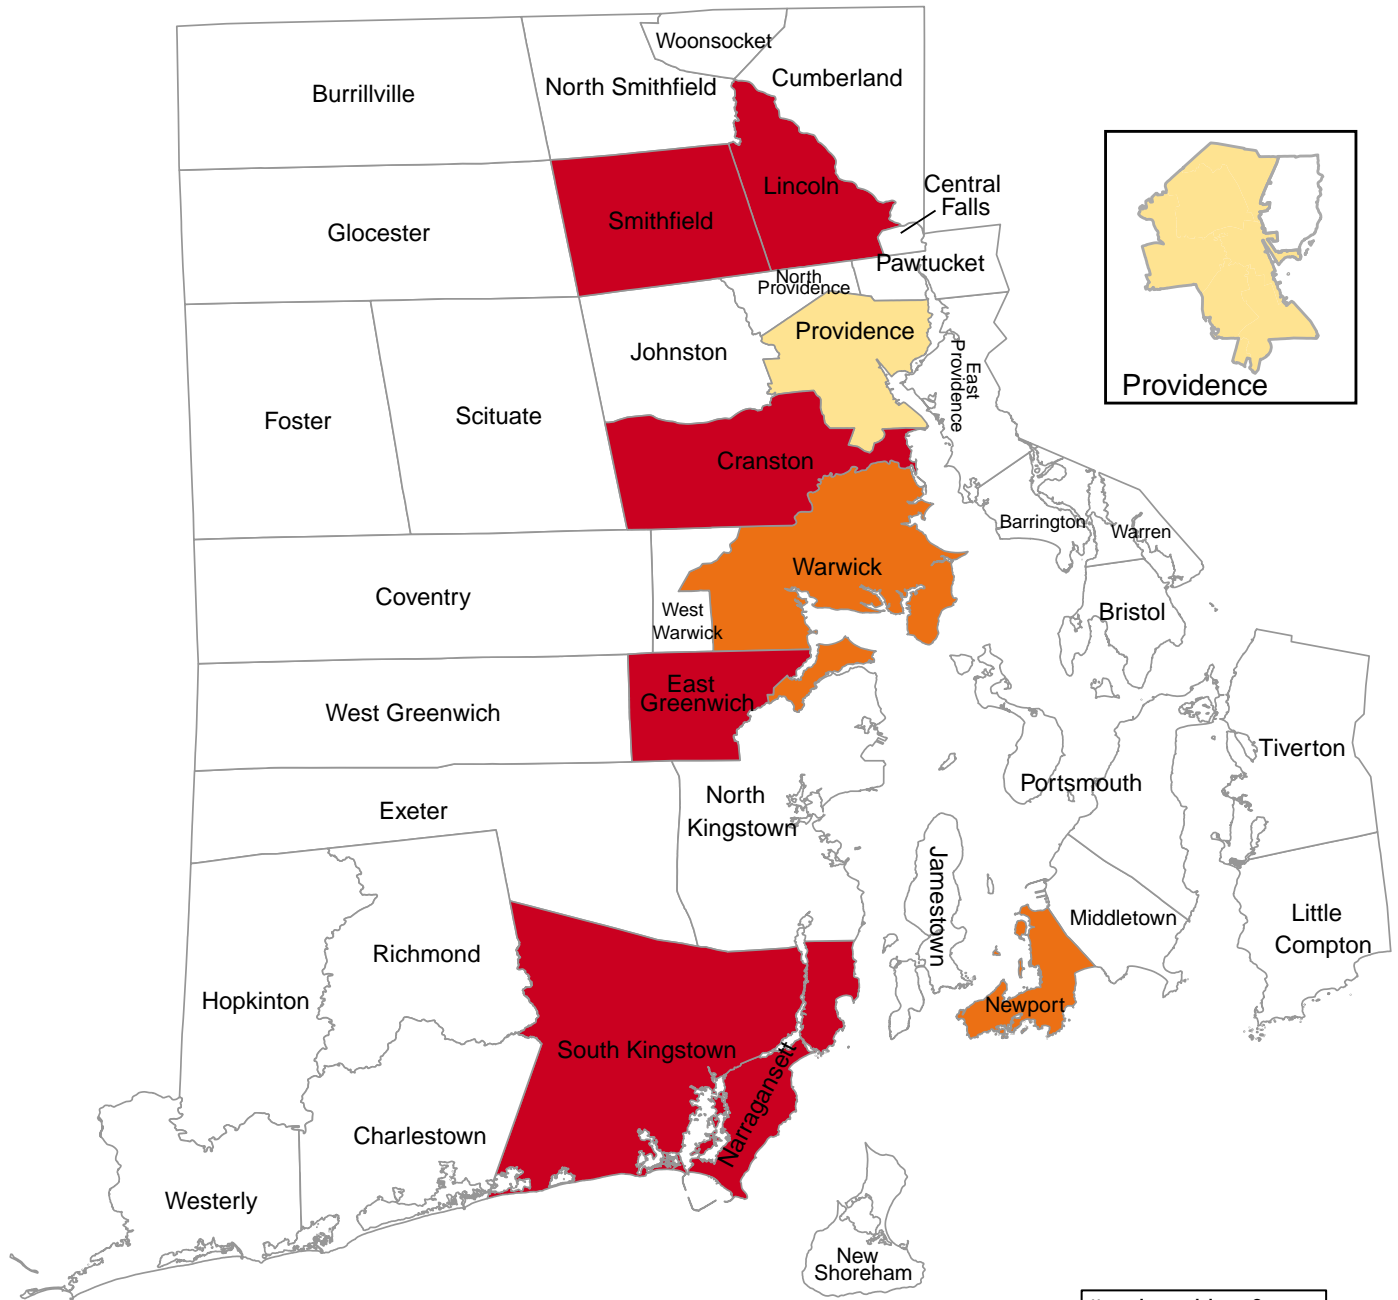

Number of Universities and Community Colleges

State Total: 19

Source: New England Commission of Higher Education, 2020

Questions or ideas? Beth.Dugan@umb.edu

6/2020

of Universities and Community Colleges

Alphabetical Order of Town		Ranked Rate, High to Low	
Barrington	0	Providence	7
Bristol	0	Newport	3
Burrillville	0	Warwick	3
Central Falls	0	Cranston	1
Charlestown	0	East Greenwich	1
Coventry	0	Lincoln	1
Cranston	1	Narragansett	1
Cumberland	0	Smithfield	1
East Greenwich	1	South Kingstown	1
East Providence	0	Barrington	0
Exeter	0	Bristol	0
Foster	0	Burrillville	0
Glocester	0	Central Falls	0
Hopkinton	0	Charlestown	0
Jamestown	0	Coventry	0
Johnston	0	Cumberland	0
Lincoln	1	East Providence	0
Little Compton	0	Exeter	0
Middletown	0	Foster	0
Narragansett	1	Glocester	0
Newport	3	Hopkinton	0
New Shoreham	0	Jamestown	0
North Kingstown	0	Johnston	0
North Providence	0	Little Compton	0
North Smithfield	0	Middletown	0
Pawtucket	0	New Shoreham	0
Portsmouth	0	North Kingstown	0
Providence	7	North Providence	0
Richmond	0	North Smithfield	0
Scituate	0	Pawtucket	0
Smithfield	1	Portsmouth	0
South Kingstown	1	Richmond	0
Tiverton	0	Scituate	0
Warren	0	Tiverton	0
Warwick	3	Warren	0
Westerly	0	Westerly	0
West Greenwich	0	West Greenwich	0
West Warwick	0	West Warwick	0
Woonsocket	0	Woonsocket	0
Providence Neighborhoods		Providence Neighborhoods	
Providence NE	0	Providence Other	7
Providence Other	7	Providence NE	0