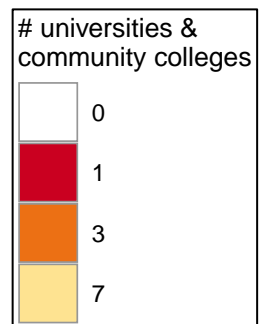

Number of Universities and Community Colleges

State Total: 19

Source: New England Commission of Higher Education, 2020

Questions or ideas? Beth.Dugan@umb.edu

6/2020

of Universities and Community Colleges

Alphabetical Order of Town		Ranked Rate, High to Low	
Barrington	0	Providence	7
Bristol	0	Newport	3
Burrillville	0	Warwick	3
Central Falls	0	Cranston	1
Charlestown	0	East Greenwich	1
Coventry	0	Lincoln	1
Cranston	1	Narragansett	1
Cumberland	0	Smithfield	1
East Greenwich	1	South Kingstown	1
East Providence	0	Barrington	0
Exeter	0	Bristol	0
Foster	0	Burrillville	0
Glocester	0	Central Falls	0
Hopkinton	0	Charlestown	0
Jamestown	0	Coventry	0
Johnston	0	Cumberland	0
Lincoln	1	East Providence	0
Little Compton	0	Exeter	0
Middletown	0	Foster	0
Narragansett	1	Glocester	0
Newport	3	Hopkinton	0
New Shoreham	0	Jamestown	0
North Kingstown	0	Johnston	0
North Providence	0	Little Compton	0
North Smithfield	0	Middletown	0
Pawtucket	0	New Shoreham	0
Portsmouth	0	North Kingstown	0
Providence	7	North Providence	0
Richmond	0	North Smithfield	0
Scituate	0	Pawtucket	0
Smithfield	1	Portsmouth	0
South Kingstown	1	Richmond	0
Tiverton	0	Scituate	0
Warren	0	Tiverton	0
Warwick	3	Warren	0
Westerly	0	Westerly	0
West Greenwich	0	West Greenwich	0
West Warwick	0	West Warwick	0
Woonsocket	0	Woonsocket	0
Providence Neighborhoods		Providence Neighborhoods	
Providence NE	0	Providence Other	7
Providence Other	7	Providence NE	0