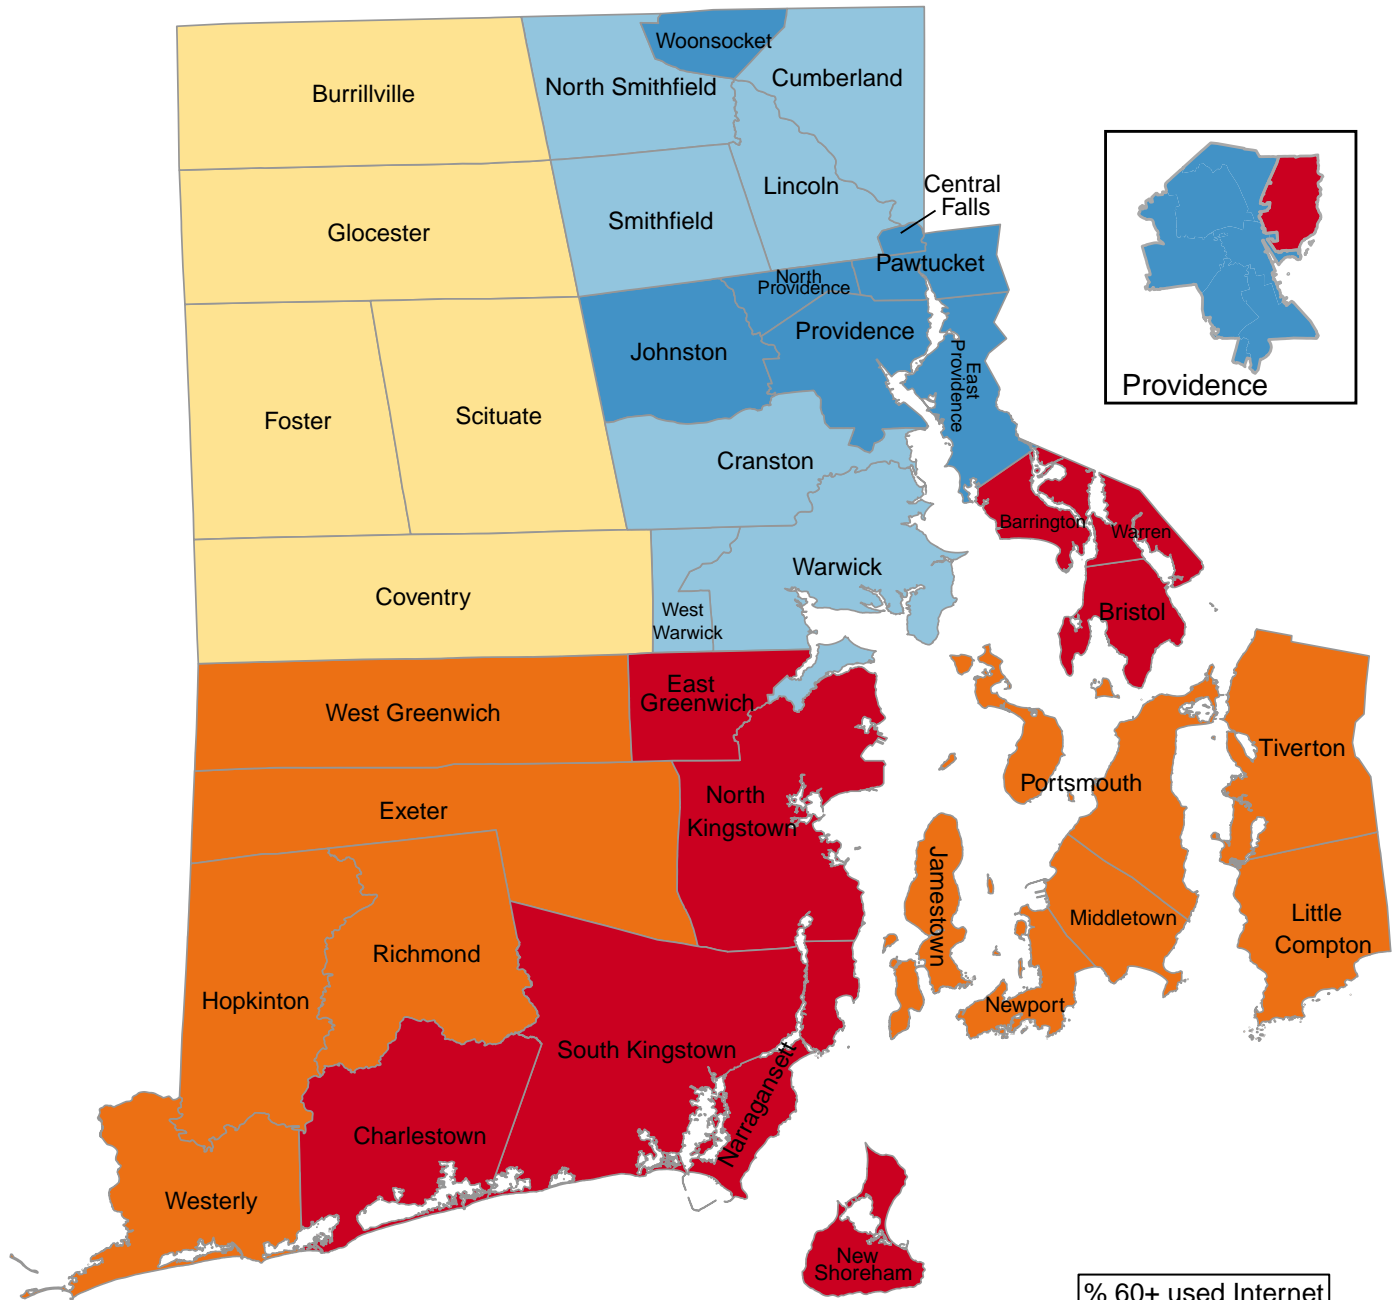

Percentage of Persons Age 60+ Years who Used Internet in Last Month

State Average: 71.6%

Source: BRFSS 2015–2017

Questions or ideas? Beth.Dugan@umb.edu

6/2020

% 60+ Who Used Internet in Last Month

Alphabetical Order of Town		Ranked Rate, High to Low	
Barrington	79.29%	Charlestown	84.66%
Bristol	79.29%	Narragansett	84.66%
Burrillville	75.87%	New Shoreham	84.66%
Central Falls	55.65%	South Kingstown	84.66%
Charlestown	84.66%	East Greenwich	81.94%
Coventry	75.87%	North Kingstown	81.94%
Cranston	68.44%	Barrington	79.29%
Cumberland	68.92%	Bristol	79.29%
East Greenwich	81.94%	Warren	79.29%
East Providence	65.17%	Jamestown	79.13%
Exeter	76.61%	Little Compton	79.13%
Foster	75.87%	Middletown	79.13%
Glocester	75.87%	Newport	79.13%
Hopkinton	76.61%	Portsmouth	79.13%
Jamestown	79.13%	Tiverton	79.13%
Johnston	63.72%	Exeter	76.61%
Lincoln	68.92%	Hopkinton	76.61%
Little Compton	79.13%	Richmond	76.61%
Middletown	79.13%	Westerly	76.61%
Narragansett	84.66%	West Greenwich	76.61%
Newport	79.13%	Burrillville	75.87%
New Shoreham	84.66%	Coventry	75.87%
North Kingstown	81.94%	Foster	75.87%
North Providence	63.72%	Glocester	75.87%
North Smithfield	68.92%	Scituate	75.87%
Pawtucket	55.65%	Warwick	72.77%
Portsmouth	79.13%	West Warwick	72.77%
Providence	60.83%	Cumberland	68.92%
Richmond	76.61%	Lincoln	68.92%
Scituate	75.87%	North Smithfield	68.92%
Smithfield	68.92%	Smithfield	68.92%
South Kingstown	84.66%	Cranston	68.44%
Tiverton	79.13%	East Providence	65.17%
Warren	79.29%	Johnston	63.72%
Warwick	72.77%	North Providence	63.72%
Westerly	76.61%	Providence	60.83%
West Greenwich	76.61%	Central Falls	55.65%
West Warwick	72.77%	Pawtucket	55.65%
Woonsocket	55.65%	Woonsocket	55.65%

Providence Neighborhoods	
Providence NE	92.55%
Providence Other	48.49%

Providence Neighborhoods	
Providence NE	92.55%
Providence Other	48.49%