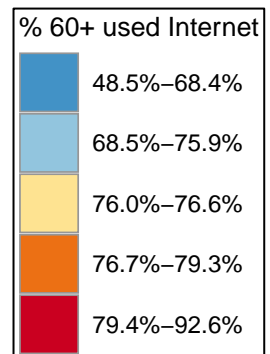

Percentage of Persons Age 60+ Years who Used Internet in Last Month

State Average: 71.6%

Source: BRFSS 2015–2017

Questions or ideas? Beth.Dugan@umb.edu

6/2020

% 60+ Who Used Internet in Last Month

Alphabetical Order of Town		Ranked Rate, High to Low	
Barrington	79.29%	Charlestown	84.66%
Bristol	79.29%	Narragansett	84.66%
Burrillville	75.87%	New Shoreham	84.66%
Central Falls	55.65%	South Kingstown	84.66%
Charlestown	84.66%	East Greenwich	81.94%
Coventry	75.87%	North Kingstown	81.94%
Cranston	68.44%	Barrington	79.29%
Cumberland	68.92%	Bristol	79.29%
East Greenwich	81.94%	Warren	79.29%
East Providence	65.17%	Jamestown	79.13%
Exeter	76.61%	Little Compton	79.13%
Foster	75.87%	Middletown	79.13%
Glocester	75.87%	Newport	79.13%
Hopkinton	76.61%	Portsmouth	79.13%
Jamestown	79.13%	Tiverton	79.13%
Johnston	63.72%	Exeter	76.61%
Lincoln	68.92%	Hopkinton	76.61%
Little Compton	79.13%	Richmond	76.61%
Middletown	79.13%	Westerly	76.61%
Narragansett	84.66%	West Greenwich	76.61%
Newport	79.13%	Burrillville	75.87%
New Shoreham	84.66%	Coventry	75.87%
North Kingstown	81.94%	Foster	75.87%
North Providence	63.72%	Glocester	75.87%
North Smithfield	68.92%	Scituate	75.87%
Pawtucket	55.65%	Warwick	72.77%
Portsmouth	79.13%	West Warwick	72.77%
Providence	60.83%	Cumberland	68.92%
Richmond	76.61%	Lincoln	68.92%
Scituate	75.87%	North Smithfield	68.92%
Smithfield	68.92%	Smithfield	68.92%
South Kingstown	84.66%	Cranston	68.44%
Tiverton	79.13%	East Providence	65.17%
Warren	79.29%	Johnston	63.72%
Warwick	72.77%	North Providence	63.72%
Westerly	76.61%	Providence	60.83%
West Greenwich	76.61%	Central Falls	55.65%
West Warwick	72.77%	Pawtucket	55.65%
Woonsocket	55.65%	Woonsocket	55.65%