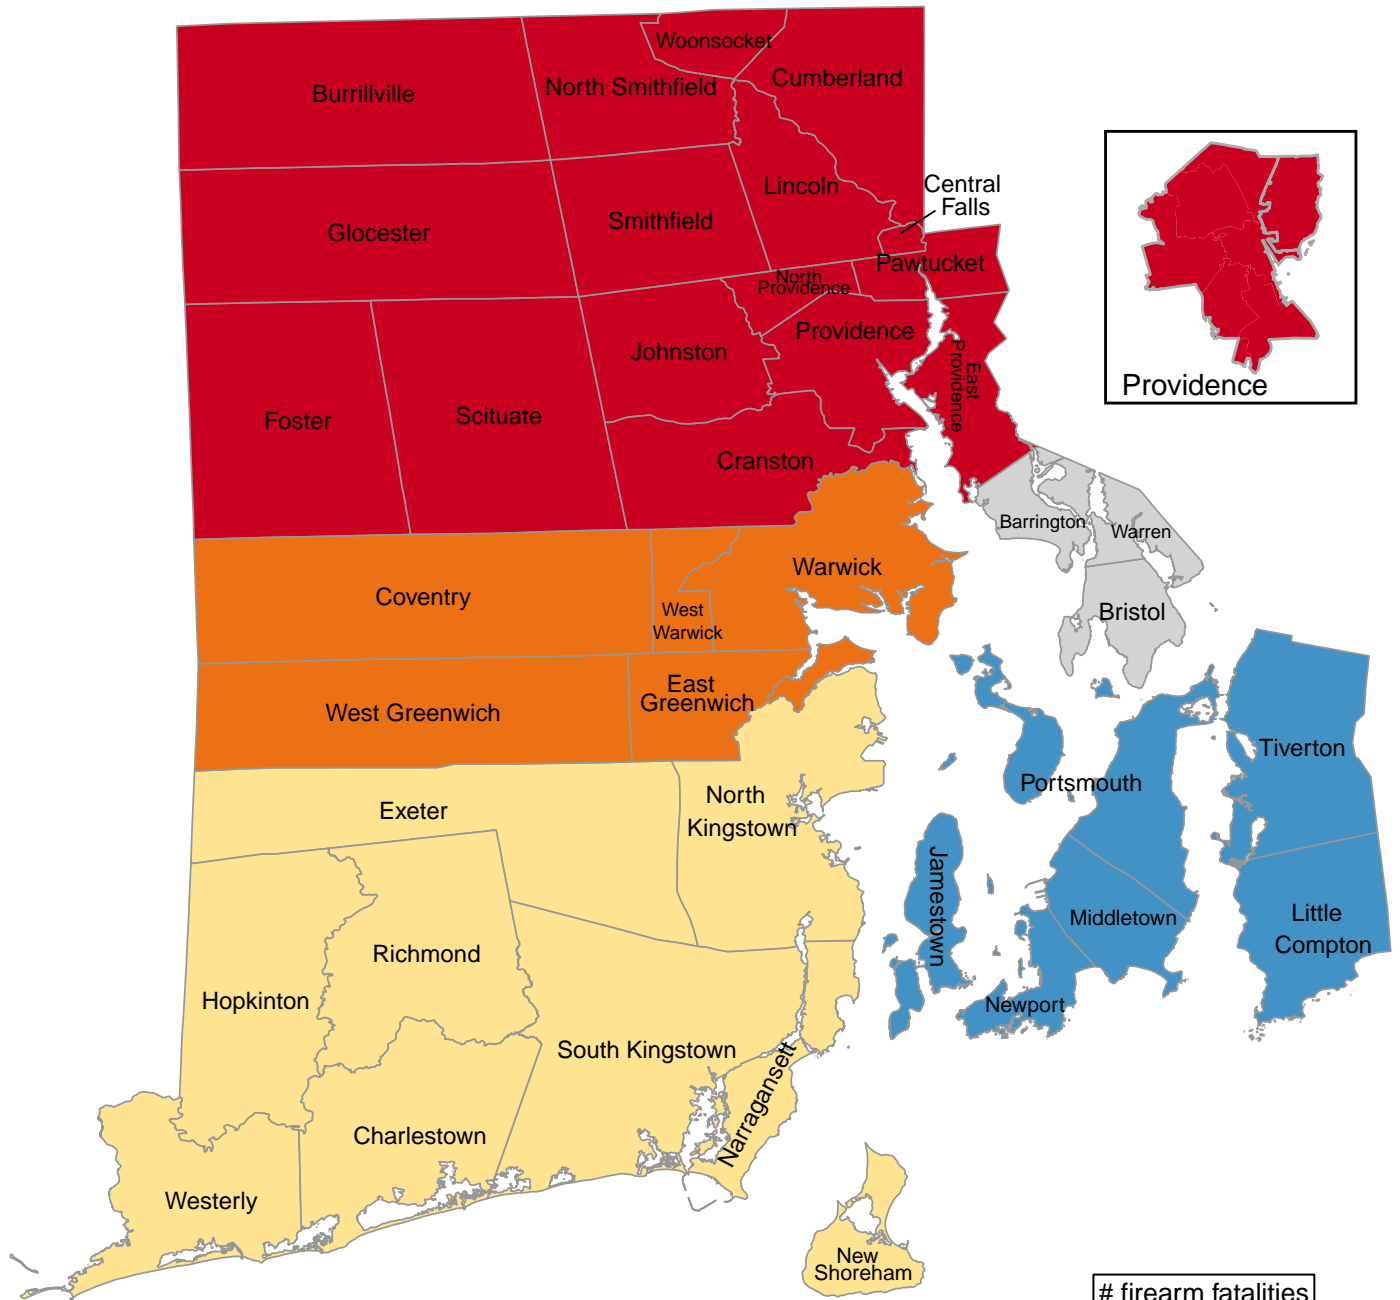

Number of Firearm Fatalities by County (All Ages)

State Total: 895

Source: CDC WONDER, 2016–2020

Questions or ideas? Beth.Dugan@umb.edu

6/2020

Firearm Fatalities (All Ages) (County)

Alphabetical Order of Town		Ranked Rate, High to Low	
Barrington	N/A	Burrillville	572
Bristol	N/A	Central Falls	572
Burrillville	572	Cranston	572
Central Falls	572	Cumberland	572
Charlestown	104	East Providence	572
Coventry	129	Foster	572
Cranston	572	Glocester	572
Cumberland	572	Johnston	572
East Greenwich	129	Lincoln	572
East Providence	572	North Providence	572
Exeter	104	North Smithfield	572
Foster	572	Pawtucket	572
Glocester	572	Providence	572
Hopkinton	104	Scituate	572
Jamestown	67	Smithfield	572
Johnston	572	Woonsocket	572
Lincoln	572	Coventry	129
Little Compton	67	East Greenwich	129
Middletown	67	Warwick	129
Narragansett	104	West Greenwich	129
Newport	67	West Warwick	129
New Shoreham	104	Charlestown	104
North Kingstown	104	Exeter	104
North Providence	572	Hopkinton	104
North Smithfield	572	Narragansett	104
Pawtucket	572	New Shoreham	104
Portsmouth	67	North Kingstown	104
Providence	572	Richmond	104
Richmond	104	South Kingstown	104
Scituate	572	Westerly	104
Smithfield	572	Jamestown	67
South Kingstown	104	Little Compton	67
Tiverton	67	Middletown	67
Warren	N/A	Newport	67
Warwick	129	Portsmouth	67
Westerly	104	Tiverton	67
West Greenwich	129	Barrington	N/A
West Warwick	129	Bristol	N/A
Woonsocket	572	Warren	N/A
Providence Neighborhoods		Providence Neighborhoods	
Providence NE	572	Providence NE	572
Providence Other	572	Providence Other	572