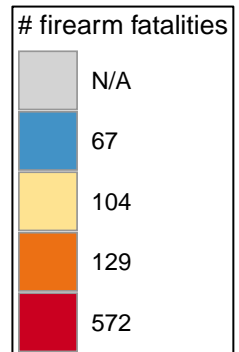

Number of Firearm Fatalities by County (All Ages)

State Total: 895

Source: CDC WONDER, 2016–2020

Questions or ideas? Beth.Dugan@umb.edu

6/2020

Firearm Fatalities (All Ages) (County)

Alphabetical Order of Town		Ranked Rate, High to Low	
Barrington	N/A	Burrillville	572
Bristol	N/A	Central Falls	572
Burrillville	572	Cranston	572
Central Falls	572	Cumberland	572
Charlestown	104	East Providence	572
Coventry	129	Foster	572
Cranston	572	Glocester	572
Cumberland	572	Johnston	572
East Greenwich	129	Lincoln	572
East Providence	572	North Providence	572
Exeter	104	North Smithfield	572
Foster	572	Pawtucket	572
Glocester	572	Providence	572
Hopkinton	104	Scituate	572
Jamestown	67	Smithfield	572
Johnston	572	Woonsocket	572
Lincoln	572	Coventry	129
Little Compton	67	East Greenwich	129
Middletown	67	Warwick	129
Narragansett	104	West Greenwich	129
Newport	67	West Warwick	129
New Shoreham	104	Charlestown	104
North Kingstown	104	Exeter	104
North Providence	572	Hopkinton	104
North Smithfield	572	Narragansett	104
Pawtucket	572	New Shoreham	104
Portsmouth	67	North Kingstown	104
Providence	572	Richmond	104
Richmond	104	South Kingstown	104
Scituate	572	Westerly	104
Smithfield	572	Jamestown	67
South Kingstown	104	Little Compton	67
Tiverton	67	Middletown	67
Warren	N/A	Newport	67
Warwick	129	Portsmouth	67
Westerly	104	Tiverton	67
West Greenwich	129	Barrington	N/A
West Warwick	129	Bristol	N/A
Woonsocket	572	Warren	N/A
Providence Neighborhoods		Providence Neighborhoods	
Providence NE	572	Providence NE	572
Providence Other	572	Providence Other	572