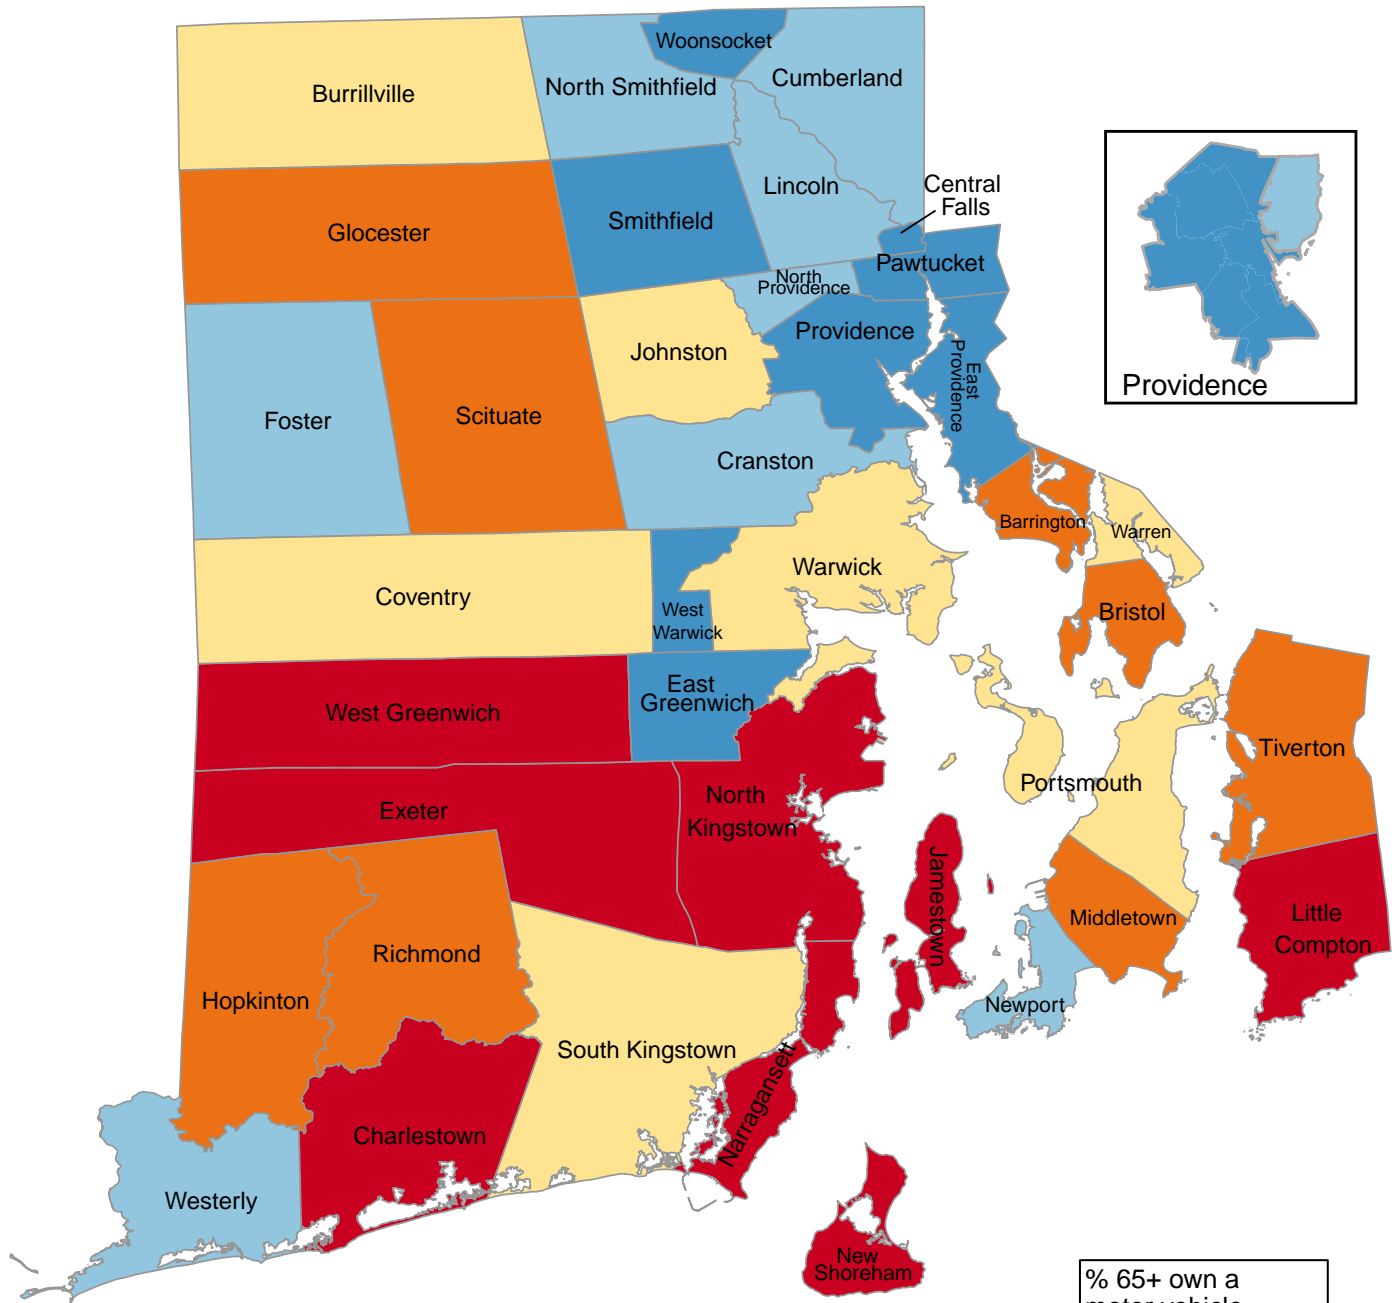

Percentage of Householders Age 65+ who Own a Motor Vehicle

State Average: 85.0%

Source: ACS 2014–2018

Questions or ideas? Beth.Dugan@umb.edu

6/2020

% 65+ Who Own a Motor Vehicle

| Alphabetical Order of Town | | Ranked Rate, High to Low | |
|----------------------------|--------|--------------------------|--------|
| Barrington | 92.17% | West Greenwich | 100% |
| Bristol | 91.25% | Little Compton | 99.56% |
| Burrillville | 90.51% | Jamestown | 97.97% |
| Central Falls | 64.61% | New Shoreham | 97.67% |
| Charlestown | 93.05% | Exeter | 97.60% |
| Coventry | 90.23% | Narragansett | 96.59% |
| Cranston | 86.87% | North Kingstown | 93.06% |
| Cumberland | 87.45% | Charlestown | 93.05% |
| East Greenwich | 83.07% | Scituate | 92.94% |
| East Providence | 80.48% | Glocester | 92.89% |
| Exeter | 97.60% | Hopkinton | 92.83% |
| Foster | 86.96% | Tiverton | 92.70% |
| Glocester | 92.89% | Barrington | 92.17% |
| Hopkinton | 92.83% | Richmond | 91.56% |
| Jamestown | 97.97% | Bristol | 91.25% |
| Johnston | 88.11% | Middletown | 91.08% |
| Lincoln | 87.78% | South Kingstown | 90.75% |
| Little Compton | 99.56% | Burrillville | 90.51% |
| Middletown | 91.08% | Portsmouth | 90.35% |
| Narragansett | 96.59% | Coventry | 90.23% |
| Newport | 85.43% | Warren | 89.13% |
| New Shoreham | 97.67% | Warwick | 89.04% |
| North Kingstown | 93.06% | Johnston | 88.11% |
| North Providence | 84.29% | Lincoln | 87.78% |
| North Smithfield | 84.39% | Cumberland | 87.45% |
| Pawtucket | 78.98% | Foster | 86.96% |
| Portsmouth | 90.35% | Cranston | 86.87% |
| Providence | 67.06% | Westerly | 85.47% |
| Richmond | 91.56% | Newport | 85.43% |
| Scituate | 92.94% | North Smithfield | 84.39% |
| Smithfield | 84.09% | North Providence | 84.29% |
| South Kingstown | 90.75% | West Warwick | 84.22% |
| Tiverton | 92.70% | Smithfield | 84.09% |
| Warren | 89.13% | East Greenwich | 83.07% |
| Warwick | 89.04% | East Providence | 80.48% |
| Westerly | 85.47% | Pawtucket | 78.98% |
| West Greenwich | 100% | Woonsocket | 72.91% |
| West Warwick | 84.22% | Providence | 67.06% |
| Woonsocket | 72.91% | Central Falls | 64.61% |