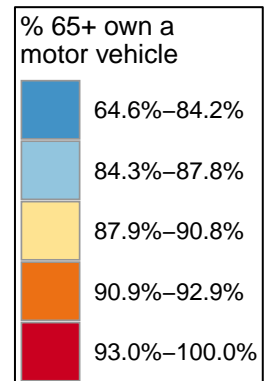

Percentage of Householders Age 65+ who Own a Motor Vehicle

State Average: 85.0%

Source: ACS 2014–2018

Questions or ideas? Beth.Dugan@umb.edu

6/2020

% 65+ Who Own a Motor Vehicle

| Alphabetical Order of Town | | Ranked Rate, High to Low | |
|----------------------------|--------|--------------------------|--------|
| Barrington | 92.17% | West Greenwich | 100% |
| Bristol | 91.25% | Little Compton | 99.56% |
| Burrillville | 90.51% | Jamestown | 97.97% |
| Central Falls | 64.61% | New Shoreham | 97.67% |
| Charlestown | 93.05% | Exeter | 97.60% |
| Coventry | 90.23% | Narragansett | 96.59% |
| Cranston | 86.87% | North Kingstown | 93.06% |
| Cumberland | 87.45% | Charlestown | 93.05% |
| East Greenwich | 83.07% | Scituate | 92.94% |
| East Providence | 80.48% | Glocester | 92.89% |
| Exeter | 97.60% | Hopkinton | 92.83% |
| Foster | 86.96% | Tiverton | 92.70% |
| Glocester | 92.89% | Barrington | 92.17% |
| Hopkinton | 92.83% | Richmond | 91.56% |
| Jamestown | 97.97% | Bristol | 91.25% |
| Johnston | 88.11% | Middletown | 91.08% |
| Lincoln | 87.78% | South Kingstown | 90.75% |
| Little Compton | 99.56% | Burrillville | 90.51% |
| Middletown | 91.08% | Portsmouth | 90.35% |
| Narragansett | 96.59% | Coventry | 90.23% |
| Newport | 85.43% | Warren | 89.13% |
| New Shoreham | 97.67% | Warwick | 89.04% |
| North Kingstown | 93.06% | Johnston | 88.11% |
| North Providence | 84.29% | Lincoln | 87.78% |
| North Smithfield | 84.39% | Cumberland | 87.45% |
| Pawtucket | 78.98% | Foster | 86.96% |
| Portsmouth | 90.35% | Cranston | 86.87% |
| Providence | 67.06% | Westerly | 85.47% |
| Richmond | 91.56% | Newport | 85.43% |
| Scituate | 92.94% | North Smithfield | 84.39% |
| Smithfield | 84.09% | North Providence | 84.29% |
| South Kingstown | 90.75% | West Warwick | 84.22% |
| Tiverton | 92.70% | Smithfield | 84.09% |
| Warren | 89.13% | East Greenwich | 83.07% |
| Warwick | 89.04% | East Providence | 80.48% |
| Westerly | 85.47% | Pawtucket | 78.98% |
| West Greenwich | 100% | Woonsocket | 72.91% |
| West Warwick | 84.22% | Providence | 67.06% |
| Woonsocket | 72.91% | Central Falls | 64.61% |