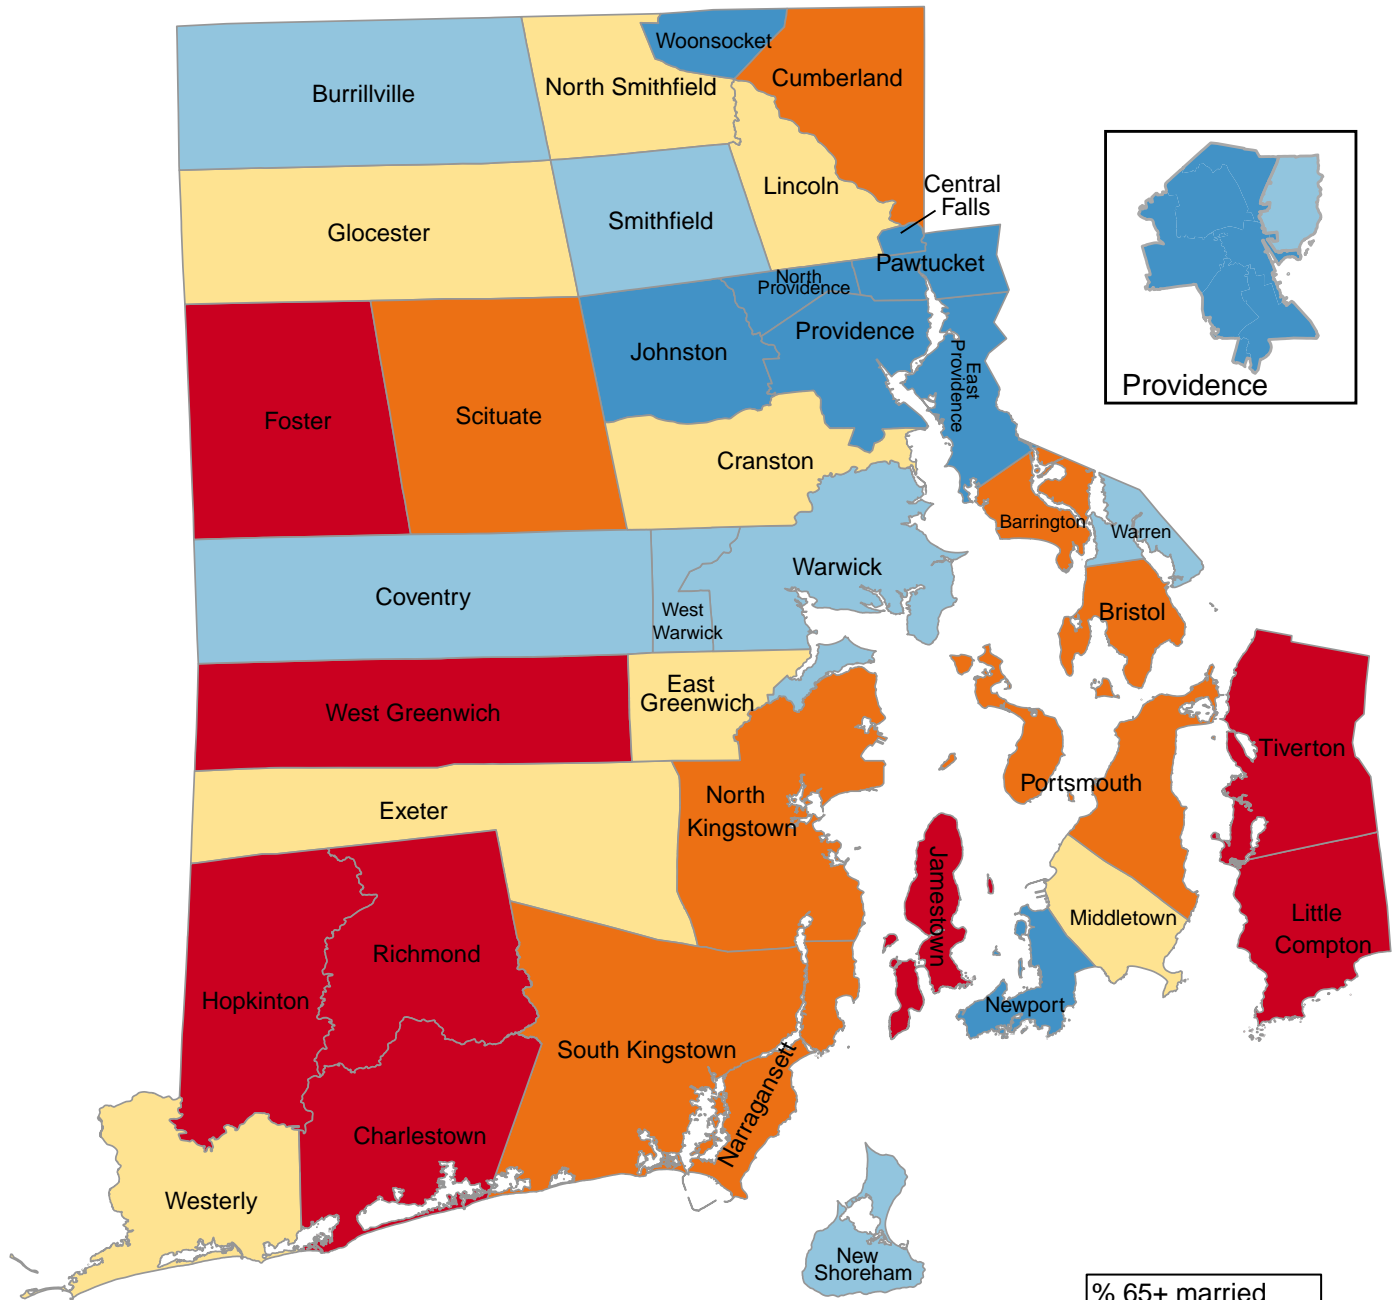

Percentage of Population Age 65+ Years Married

State Average: 51.3%

Source: ACS 2014–2018

Questions or ideas? Beth.Dugan@umb.edu

6/2020

% 65+ Population Who Are Married

| Alphabetical Order of Town | | Ranked Rate, High to Low | |
|----------------------------|--------|--------------------------|--------|
| Barrington | 60.28% | West Greenwich | 80.60% |
| Bristol | 61.77% | Foster | 71.80% |
| Burrillville | 51.53% | Little Compton | 71.35% |
| Central Falls | 38.55% | Charlestown | 68.21% |
| Charlestown | 68.21% | Richmond | 66.47% |
| Coventry | 50.58% | Jamestown | 64.84% |
| Cranston | 52.11% | Tiverton | 64.03% |
| Cumberland | 58.96% | Hopkinton | 63.56% |
| East Greenwich | 55.66% | Narragansett | 63.40% |
| East Providence | 44.34% | Scituate | 62.49% |
| Exeter | 57.69% | Bristol | 61.77% |
| Foster | 71.80% | South Kingstown | 61.43% |
| Glocester | 56.90% | Barrington | 60.28% |
| Hopkinton | 63.56% | Cumberland | 58.96% |
| Jamestown | 64.84% | Portsmouth | 57.93% |
| Johnston | 46.17% | North Kingstown | 57.85% |
| Lincoln | 52.39% | Exeter | 57.69% |
| Little Compton | 71.35% | Glocester | 56.90% |
| Middletown | 55.43% | Westerly | 56.35% |
| Narragansett | 63.40% | East Greenwich | 55.66% |
| Newport | 47.84% | Middletown | 55.43% |
| New Shoreham | 48.87% | North Smithfield | 55.24% |
| North Kingstown | 57.85% | Lincoln | 52.39% |
| North Providence | 42.01% | Cranston | 52.11% |
| North Smithfield | 55.24% | Burrillville | 51.53% |
| Pawtucket | 45.14% | Coventry | 50.58% |
| Portsmouth | 57.93% | Warren | 50.37% |
| Providence | 38.76% | Warwick | 49.74% |
| Richmond | 66.47% | West Warwick | 49.22% |
| Scituate | 62.49% | Smithfield | 49.09% |
| Smithfield | 49.09% | New Shoreham | 48.87% |
| South Kingstown | 61.43% | Newport | 47.84% |
| Tiverton | 64.03% | Johnston | 46.17% |
| Warren | 50.37% | Pawtucket | 45.14% |
| Warwick | 49.74% | East Providence | 44.34% |
| Westerly | 56.35% | North Providence | 42.01% |
| West Greenwich | 80.60% | Woonsocket | 39.69% |
| West Warwick | 49.22% | Providence | 38.76% |
| Woonsocket | 39.69% | Central Falls | 38.55% |