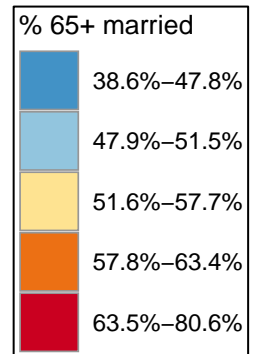

Percentage of Population Age 65+ Years Married

State Average: 51.3%

Source: ACS 2014–2018

Questions or ideas? Beth.Dugan@umb.edu

6/2020

% 65+ Population Who Are Married

| Alphabetical Order of Town | | Ranked Rate, High to Low | |
|----------------------------|--------|--------------------------|--------|
| Barrington | 60.28% | West Greenwich | 80.60% |
| Bristol | 61.77% | Foster | 71.80% |
| Burrillville | 51.53% | Little Compton | 71.35% |
| Central Falls | 38.55% | Charlestown | 68.21% |
| Charlestown | 68.21% | Richmond | 66.47% |
| Coventry | 50.58% | Jamestown | 64.84% |
| Cranston | 52.11% | Tiverton | 64.03% |
| Cumberland | 58.96% | Hopkinton | 63.56% |
| East Greenwich | 55.66% | Narragansett | 63.40% |
| East Providence | 44.34% | Scituate | 62.49% |
| Exeter | 57.69% | Bristol | 61.77% |
| Foster | 71.80% | South Kingstown | 61.43% |
| Glocester | 56.90% | Barrington | 60.28% |
| Hopkinton | 63.56% | Cumberland | 58.96% |
| Jamestown | 64.84% | Portsmouth | 57.93% |
| Johnston | 46.17% | North Kingstown | 57.85% |
| Lincoln | 52.39% | Exeter | 57.69% |
| Little Compton | 71.35% | Glocester | 56.90% |
| Middletown | 55.43% | Westerly | 56.35% |
| Narragansett | 63.40% | East Greenwich | 55.66% |
| Newport | 47.84% | Middletown | 55.43% |
| New Shoreham | 48.87% | North Smithfield | 55.24% |
| North Kingstown | 57.85% | Lincoln | 52.39% |
| North Providence | 42.01% | Cranston | 52.11% |
| North Smithfield | 55.24% | Burrillville | 51.53% |
| Pawtucket | 45.14% | Coventry | 50.58% |
| Portsmouth | 57.93% | Warren | 50.37% |
| Providence | 38.76% | Warwick | 49.74% |
| Richmond | 66.47% | West Warwick | 49.22% |
| Scituate | 62.49% | Smithfield | 49.09% |
| Smithfield | 49.09% | New Shoreham | 48.87% |
| South Kingstown | 61.43% | Newport | 47.84% |
| Tiverton | 64.03% | Johnston | 46.17% |
| Warren | 50.37% | Pawtucket | 45.14% |
| Warwick | 49.74% | East Providence | 44.34% |
| Westerly | 56.35% | North Providence | 42.01% |
| West Greenwich | 80.60% | Woonsocket | 39.69% |
| West Warwick | 49.22% | Providence | 38.76% |
| Woonsocket | 39.69% | Central Falls | 38.55% |