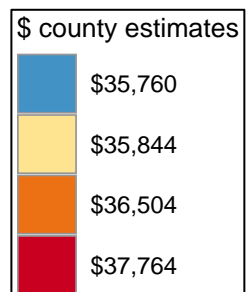

# Elder Economic Index for Couple Renter in Good Health

**State Average: \$36,060**

Source: Elder Economic Index, 2019

Questions or ideas? [Beth.Dugan@umb.edu](mailto:Beth.Dugan@umb.edu)

6/2020

## Couple, Renter, Good Health

Alphabetical Order of Town		Ranked Rate, High to Low	
Barrington	\$36,504	Jamestown	\$37,764
Bristol	\$36,504	Little Compton	\$37,764
Burrillville	\$35,844	Middletown	\$37,764
Central Falls	\$35,844	Newport	\$37,764
Charlestown	\$35,760	Portsmouth	\$37,764
Coventry	\$35,844	Tiverton	\$37,764
Cranston	\$35,844	Barrington	\$36,504
Cumberland	\$35,844	Bristol	\$36,504
East Greenwich	\$35,844	Warren	\$36,504
East Providence	\$35,844	Burrillville	\$35,844
Exeter	\$35,760	Central Falls	\$35,844
Foster	\$35,844	Coventry	\$35,844
Glocester	\$35,844	Cranston	\$35,844
Hopkinton	\$35,760	Cumberland	\$35,844
Jamestown	\$37,764	East Greenwich	\$35,844
Johnston	\$35,844	East Providence	\$35,844
Lincoln	\$35,844	Foster	\$35,844
Little Compton	\$37,764	Glocester	\$35,844
Middletown	\$37,764	Johnston	\$35,844
Narragansett	\$35,760	Lincoln	\$35,844
Newport	\$37,764	North Providence	\$35,844
New Shoreham	\$35,760	North Smithfield	\$35,844
North Kingstown	\$35,760	Pawtucket	\$35,844
North Providence	\$35,844	Providence	\$35,844
North Smithfield	\$35,844	Scituate	\$35,844
Pawtucket	\$35,844	Smithfield	\$35,844
Portsmouth	\$37,764	Warwick	\$35,844
Providence	\$35,844	West Greenwich	\$35,844
Richmond	\$35,760	West Warwick	\$35,844
Scituate	\$35,844	Woonsocket	\$35,844
Smithfield	\$35,844	Charlestown	\$35,760
South Kingstown	\$35,760	Exeter	\$35,760
Tiverton	\$37,764	Hopkinton	\$35,760
Warren	\$36,504	Narragansett	\$35,760
Warwick	\$35,844	New Shoreham	\$35,760
Westerly	\$35,760	North Kingstown	\$35,760
West Greenwich	\$35,844	Richmond	\$35,760
West Warwick	\$35,844	South Kingstown	\$35,760
Woonsocket	\$35,844	Westerly	\$35,760