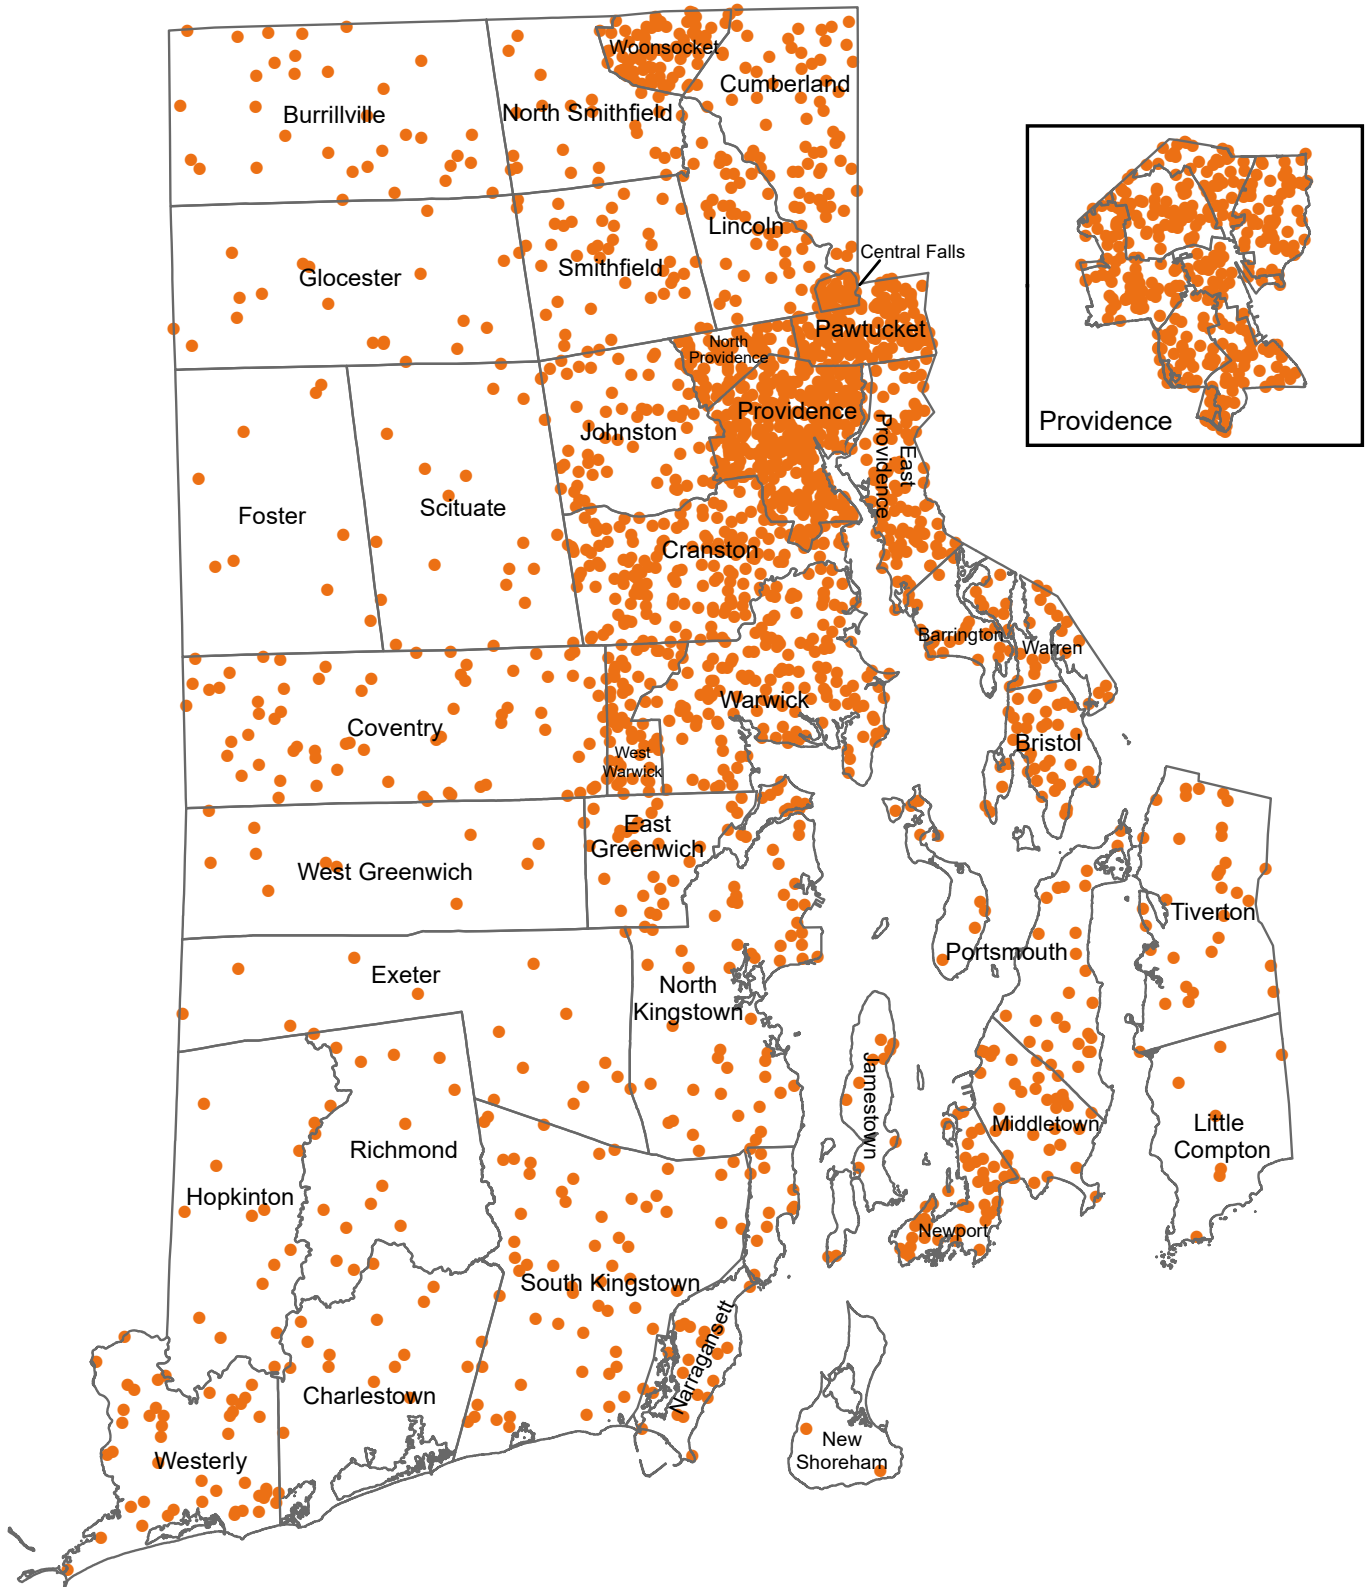

# Density of Total Population

**RI Total Population: 1,260,621**

Source: ACS 2014–2018

Questions or ideas? [Beth.Dugan@umb.edu](mailto:Beth.Dugan@umb.edu)  
6/2020

● 1 Dot = 500 People

## Total Population All Ages

Alphabetical Order of Town		Ranked Rate, High to Low	
Barrington	16,178	Providence	179,435
Bristol	22,234	Cranston	81,196
Burrillville	16,453	Warwick	81,079
Central Falls	19,382	Pawtucket	71,756
Charlestown	7,780	East Providence	47,449
Coventry	34,575	Woonsocket	41,539
Cranston	81,196	Cumberland	34,652
Cumberland	34,652	Coventry	34,575
East Greenwich	13,073	North Providence	32,459
East Providence	47,449	South Kingstown	30,735
Exeter	6,782	Johnston	29,235
Foster	4,689	West Warwick	28,955
Glocester	10,062	North Kingstown	26,207
Hopkinton	8,111	Newport	24,762
Jamestown	5,496	Westerly	22,624
Johnston	29,235	Bristol	22,234
Lincoln	21,644	Lincoln	21,644
Little Compton	3,505	Smithfield	21,630
Middletown	16,078	Central Falls	19,382
Narragansett	15,550	Portsmouth	17,418
Newport	24,762	Burrillville	16,453
New Shoreham	827	Barrington	16,178
North Kingstown	26,207	Middletown	16,078
North Providence	32,459	Tiverton	15,816
North Smithfield	12,349	Narragansett	15,550
Pawtucket	71,756	East Greenwich	13,073
Portsmouth	17,418	North Smithfield	12,349
Providence	179,435	Scituate	10,603
Richmond	7,626	Warren	10,488
Scituate	10,603	Glocester	10,062
Smithfield	21,630	Hopkinton	8,111
South Kingstown	30,735	Charlestown	7,780
Tiverton	15,816	Richmond	7,626
Warren	10,488	Exeter	6,782
Warwick	81,079	West Greenwich	6,179
Westerly	22,624	Jamestown	5,496
West Greenwich	6,179	Foster	4,689
West Warwick	28,955	Little Compton	3,505
Woonsocket	41,539	New Shoreham	827

Providence Neighborhoods	
Providence NE	28,196
Providence Other	175,454

Providence Neighborhoods	
Providence Other	175,454
Providence NE	28,196