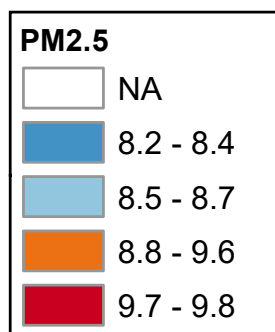

Average Daily Particle Pollution (PM2.5) Level

State Average: 9.1

Source: EPA, 2022

Questions or ideas?
Beth.Dugan@umb.edu
September 2022

Average Daily Particle Pollution (PM2.5) Level

<u>Alphabetical Order of County</u>				<u>Ranked High to Low</u>			
Adams	N/A	Leflore	N/A	Hinds	9.8	Leflore	N/A
Alcorn	N/A	Lincoln	N/A	Harrison	9.6	Lincoln	N/A
Amite	N/A	Lowndes	N/A	Forrest	9.5	Lowndes	N/A
Attala	N/A	Madison	N/A	Jackson	8.7	Madison	N/A
Benton	N/A	Marion	N/A	Bolivar	8.6	Marion	N/A
Bolivar	8.6	Marshall	N/A	Hancock	8.4	Marshall	N/A
Calhoun	N/A	Monroe	N/A	DeSoto	8.2	Monroe	N/A
Carroll	N/A	Montgomery	N/A	Adams	N/A	Montgomery	N/A
Chickasaw	N/A	Neshoba	N/A	Alcorn	N/A	Neshoba	N/A
Choctaw	N/A	Newton	N/A	Amite	N/A	Newton	N/A
Claiborne	N/A	Noxubee	N/A	Attala	N/A	Noxubee	N/A
Clarke	N/A	Oktibbeha	N/A	Benton	N/A	Oktibbeha	N/A
Clay	N/A	Panola	N/A	Calhoun	N/A	Panola	N/A
Coahoma	N/A	Pearl River	N/A	Carroll	N/A	Pearl River	N/A
Copiah	N/A	Perry	N/A	Chickasaw	N/A	Perry	N/A
Covington	N/A	Pike	N/A	Choctaw	N/A	Pike	N/A
DeSoto	8.2	Pontotoc	N/A	Claiborne	N/A	Pontotoc	N/A
Forrest	9.5	Prentiss	N/A	Clarke	N/A	Prentiss	N/A
Franklin	N/A	Quitman	N/A	Clay	N/A	Quitman	N/A
George	N/A	Rankin	N/A	Coahoma	N/A	Rankin	N/A
Greene	N/A	Scott	N/A	Copiah	N/A	Scott	N/A
Grenada	N/A	Sharkey	N/A	Covington	N/A	Sharkey	N/A
Hancock	8.4	Simpson	N/A	Franklin	N/A	Simpson	N/A
Harrison	9.6	Smith	N/A	George	N/A	Smith	N/A
Hinds	9.8	Stone	N/A	Greene	N/A	Stone	N/A
Holmes	N/A	Sunflower	N/A	Grenada	N/A	Sunflower	N/A
Humphreys	N/A	Tallahatchie	N/A	Holmes	N/A	Tallahatchie	N/A
Issaquena	N/A	Tate	N/A	Humphreys	N/A	Tate	N/A
Itawamba	N/A	Tippah	N/A	Issaquena	N/A	Tippah	N/A
Jackson	8.7	Tishomingo	N/A	Itawamba	N/A	Tishomingo	N/A
Jasper	N/A	Tunica	N/A	Jasper	N/A	Tunica	N/A
Jefferson	N/A	Union	N/A	Jefferson	N/A	Union	N/A
Jefferson Davis	N/A	Walthall	N/A	Jefferson Davis	N/A	Walthall	N/A
Jones	N/A	Warren	N/A	Jones	N/A	Warren	N/A
Kemper	N/A	Washington	N/A	Kemper	N/A	Washington	N/A
Lafayette	N/A	Wayne	N/A	Lafayette	N/A	Wayne	N/A
Lamar	N/A	Webster	N/A	Lamar	N/A	Webster	N/A
Lauderdale	N/A	Wilkinson	N/A	Lauderdale	N/A	Wilkinson	N/A
Lawrence	N/A	Winston	N/A	Lawrence	N/A	Winston	N/A
Leake	N/A	Yalobusha	N/A	Leake	N/A	Yalobusha	N/A
Lee	N/A	Yazoo	N/A	Lee	N/A	Yazoo	N/A