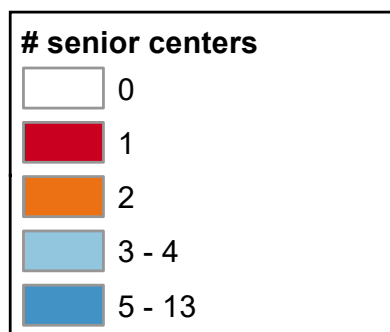

Number of Senior Centers within County

State Total: 115

Source: MCPC, 2022

Questions or ideas?
Beth.Dugan@umb.edu
September 2022

Number of Senior Centers within County

<u>Alphabetical Order of County</u>				<u>Ranked High to Low</u>			
Adams	2	Leflore	1	Harrison	13	Sharkey	1
Alcorn	4	Lincoln	0	Hinds	11	Simpson	1
Amite	0	Lowndes	1	DeSoto	6	Stone	1
Attala	0	Madison	0	Neshoba	5	Sunflower	1
Benton	0	Marion	2	Alcorn	4	Tate	1
Bolivar	1	Marshall	0	Lamar	4	Tishomingo	1
Calhoun	0	Monroe	4	Lauderdale	4	Tunica	1
Carroll	0	Montgomery	1	Lee	4	Warren	1
Chickasaw	2	Neshoba	5	Monroe	4	Webster	1
Choctaw	0	Newton	0	Itawamba	3	Yazoo	1
Claiborne	0	Noxubee	1	Union	3	Amite	0
Clarke	1	Oktibbeha	2	Adams	2	Attala	0
Clay	0	Panola	1	Chickasaw	2	Benton	0
Coahoma	1	Pearl River	2	Forrest	2	Calhoun	0
Copiah	1	Perry	1	Jackson	2	Carroll	0
Covington	1	Pike	0	Jefferson	2	Choctaw	0
DeSoto	6	Pontotoc	1	Lawrence	2	Claiborne	0
Forrest	2	Prentiss	0	Marion	2	Clay	0
Franklin	0	Quitman	0	Oktibbeha	2	Franklin	0
George	1	Rankin	1	Pearl River	2	Greene	0
Greene	0	Scott	1	Tallahatchie	2	Grenada	0
Grenada	0	Sharkey	1	Tippah	2	Hancock	0
Hancock	0	Simpson	1	Washington	2	Holmes	0
Harrison	13	Smith	0	Wayne	2	Issaquena	0
Hinds	11	Stone	1	Bolivar	1	Jasper	0
Holmes	0	Sunflower	1	Clarke	1	Jefferson Davis	0
Humphreys	1	Tallahatchie	2	Coahoma	1	Jones	0
Issaquena	0	Tate	1	Copiah	1	Kemper	0
Itawamba	3	Tippah	2	Covington	1	Leake	0
Jackson	2	Tishomingo	1	George	1	Lincoln	0
Jasper	0	Tunica	1	Humphreys	1	Madison	0
Jefferson	2	Union	3	Lafayette	1	Marshall	0
Jefferson Davis	0	Walthall	0	Leflore	1	Newton	0
Jones	0	Warren	1	Lowndes	1	Pike	0
Kemper	0	Washington	2	Montgomery	1	Prentiss	0
Lafayette	1	Wayne	2	Noxubee	1	Quitman	0
Lamar	4	Webster	1	Panola	1	Smith	0
Lauderdale	4	Wilkinson	0	Perry	1	Walthall	0
Lawrence	2	Winston	0	Pontotoc	1	Wilkinson	0
Leake	0	Yalobusha	0	Rankin	1	Winston	0
Lee	4	Yazoo	1	Scott	1	Yalobusha	0