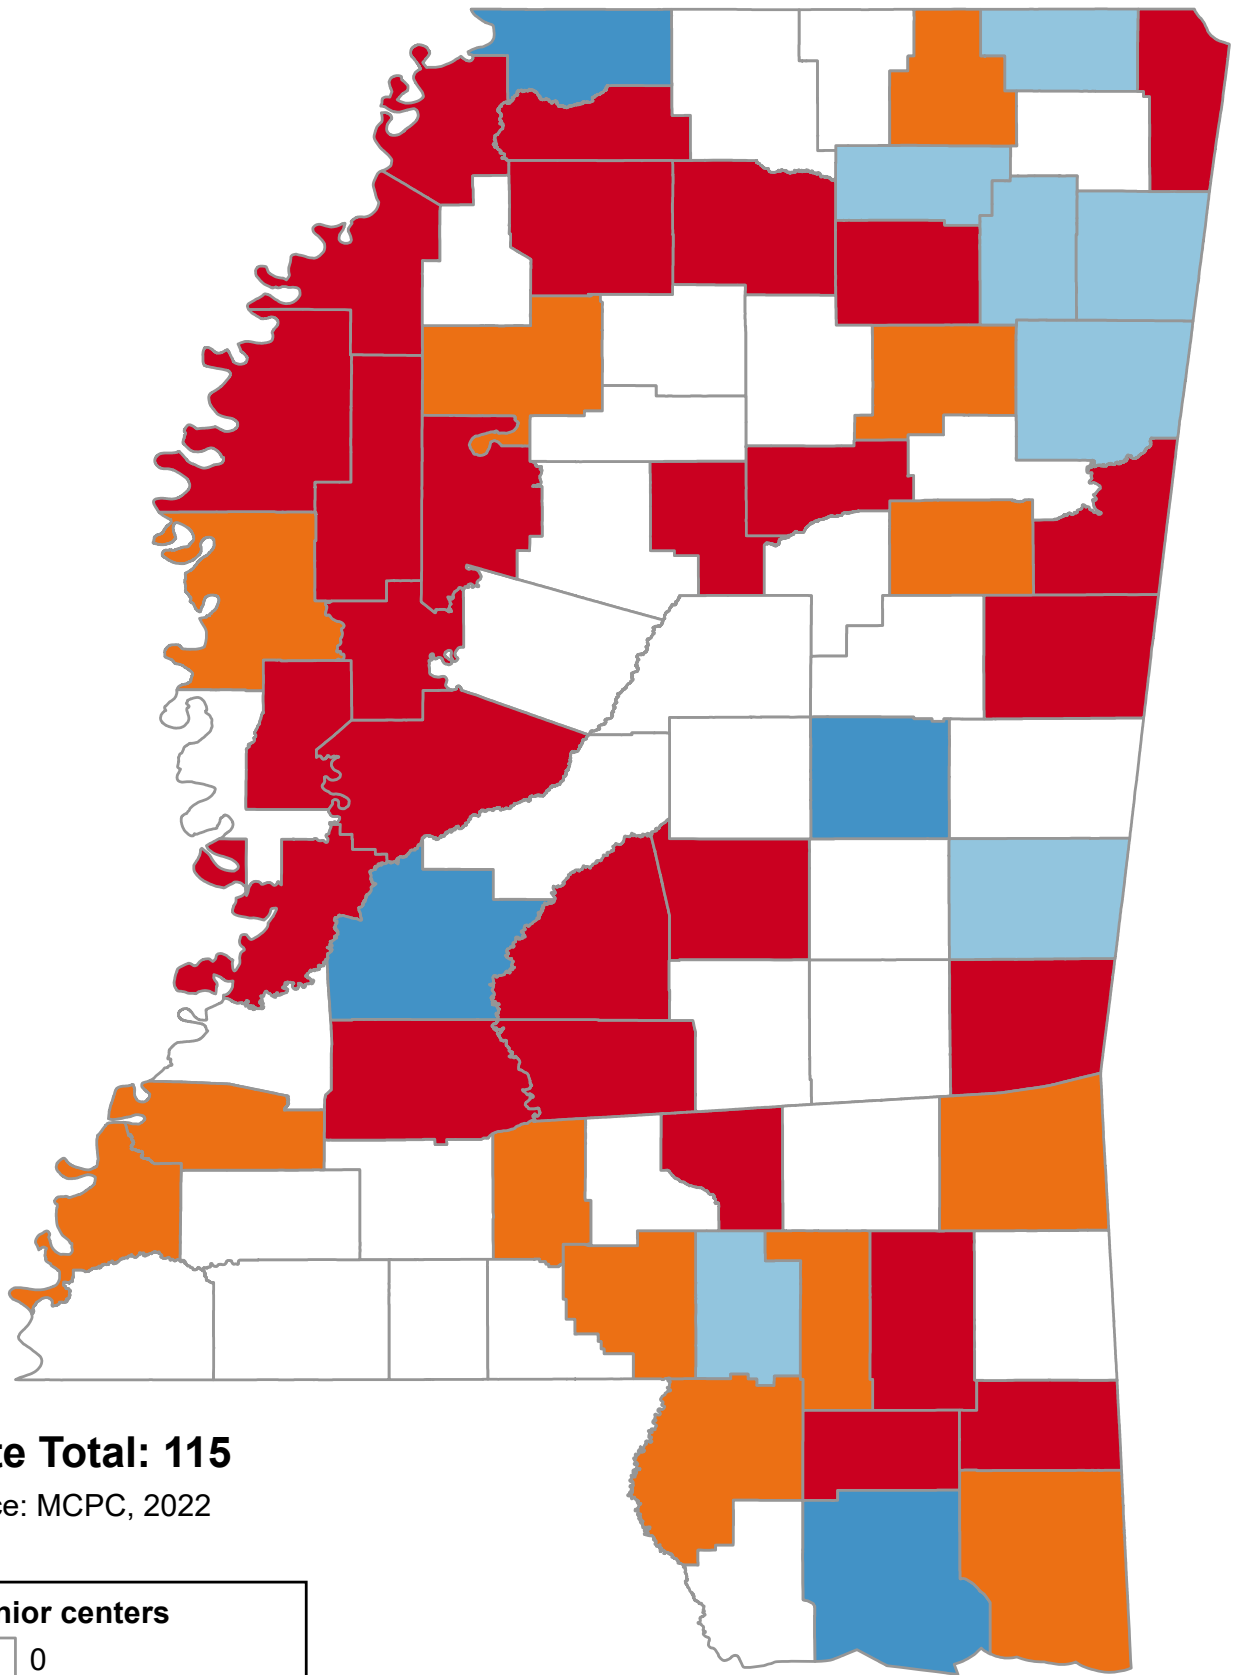

Number of Senior Centers within County

State Total: 115

Source: MCPC, 2022

Questions or ideas?
Beth.Dugan@umb.edu
September 2022

Number of Senior Centers within County

<u>Alphabetical Order of County</u>				<u>Ranked High to Low</u>			
Adams	2	Leflore	1	Harrison	13	Sharkey	1
Alcorn	4	Lincoln	0	Hinds	11	Simpson	1
Amite	0	Lowndes	1	DeSoto	6	Stone	1
Attala	0	Madison	0	Neshoba	5	Sunflower	1
Benton	0	Marion	2	Alcorn	4	Tate	1
Bolivar	1	Marshall	0	Lamar	4	Tishomingo	1
Calhoun	0	Monroe	4	Lauderdale	4	Tunica	1
Carroll	0	Montgomery	1	Lee	4	Warren	1
Chickasaw	2	Neshoba	5	Monroe	4	Webster	1
Choctaw	0	Newton	0	Itawamba	3	Yazoo	1
Claiborne	0	Noxubee	1	Union	3	Amite	0
Clarke	1	Oktibbeha	2	Adams	2	Attala	0
Clay	0	Panola	1	Chickasaw	2	Benton	0
Coahoma	1	Pearl River	2	Forrest	2	Calhoun	0
Copiah	1	Perry	1	Jackson	2	Carroll	0
Covington	1	Pike	0	Jefferson	2	Choctaw	0
DeSoto	6	Pontotoc	1	Lawrence	2	Claiborne	0
Forrest	2	Prentiss	0	Marion	2	Clay	0
Franklin	0	Quitman	0	Oktibbeha	2	Franklin	0
George	1	Rankin	1	Pearl River	2	Greene	0
Greene	0	Scott	1	Tallahatchie	2	Grenada	0
Grenada	0	Sharkey	1	Tippah	2	Hancock	0
Hancock	0	Simpson	1	Washington	2	Holmes	0
Harrison	13	Smith	0	Wayne	2	Issaquena	0
Hinds	11	Stone	1	Bolivar	1	Jasper	0
Holmes	0	Sunflower	1	Clarke	1	Jefferson Davis	0
Humphreys	1	Tallahatchie	2	Coahoma	1	Jones	0
Issaquena	0	Tate	1	Copiah	1	Kemper	0
Itawamba	3	Tippah	2	Covington	1	Leake	0
Jackson	2	Tishomingo	1	George	1	Lincoln	0
Jasper	0	Tunica	1	Humphreys	1	Madison	0
Jefferson	2	Union	3	Lafayette	1	Marshall	0
Jefferson Davis	0	Walthall	0	Leflore	1	Newton	0
Jones	0	Warren	1	Lowndes	1	Pike	0
Kemper	0	Washington	2	Montgomery	1	Prentiss	0
Lafayette	1	Wayne	2	Noxubee	1	Quitman	0
Lamar	4	Webster	1	Panola	1	Smith	0
Lauderdale	4	Wilkinson	0	Perry	1	Walthall	0
Lawrence	2	Winston	0	Pontotoc	1	Wilkinson	0
Leake	0	Yalobusha	0	Rankin	1	Winston	0
Lee	4	Yazoo	1	Scott	1	Yalobusha	0