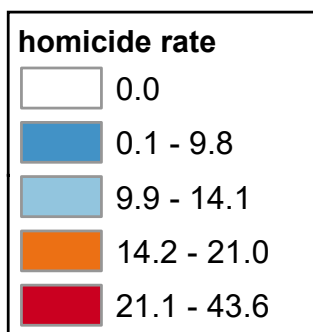

Homicide Rate Per 100,000 Persons by County (All Ages)

State Average: 14.1

Source: CDC Wonder, 2016-2020

Questions or ideas?
Beth.Dugan@umb.edu
September 2022

Homicide Rate per 100,000 Persons by County (All Ages)