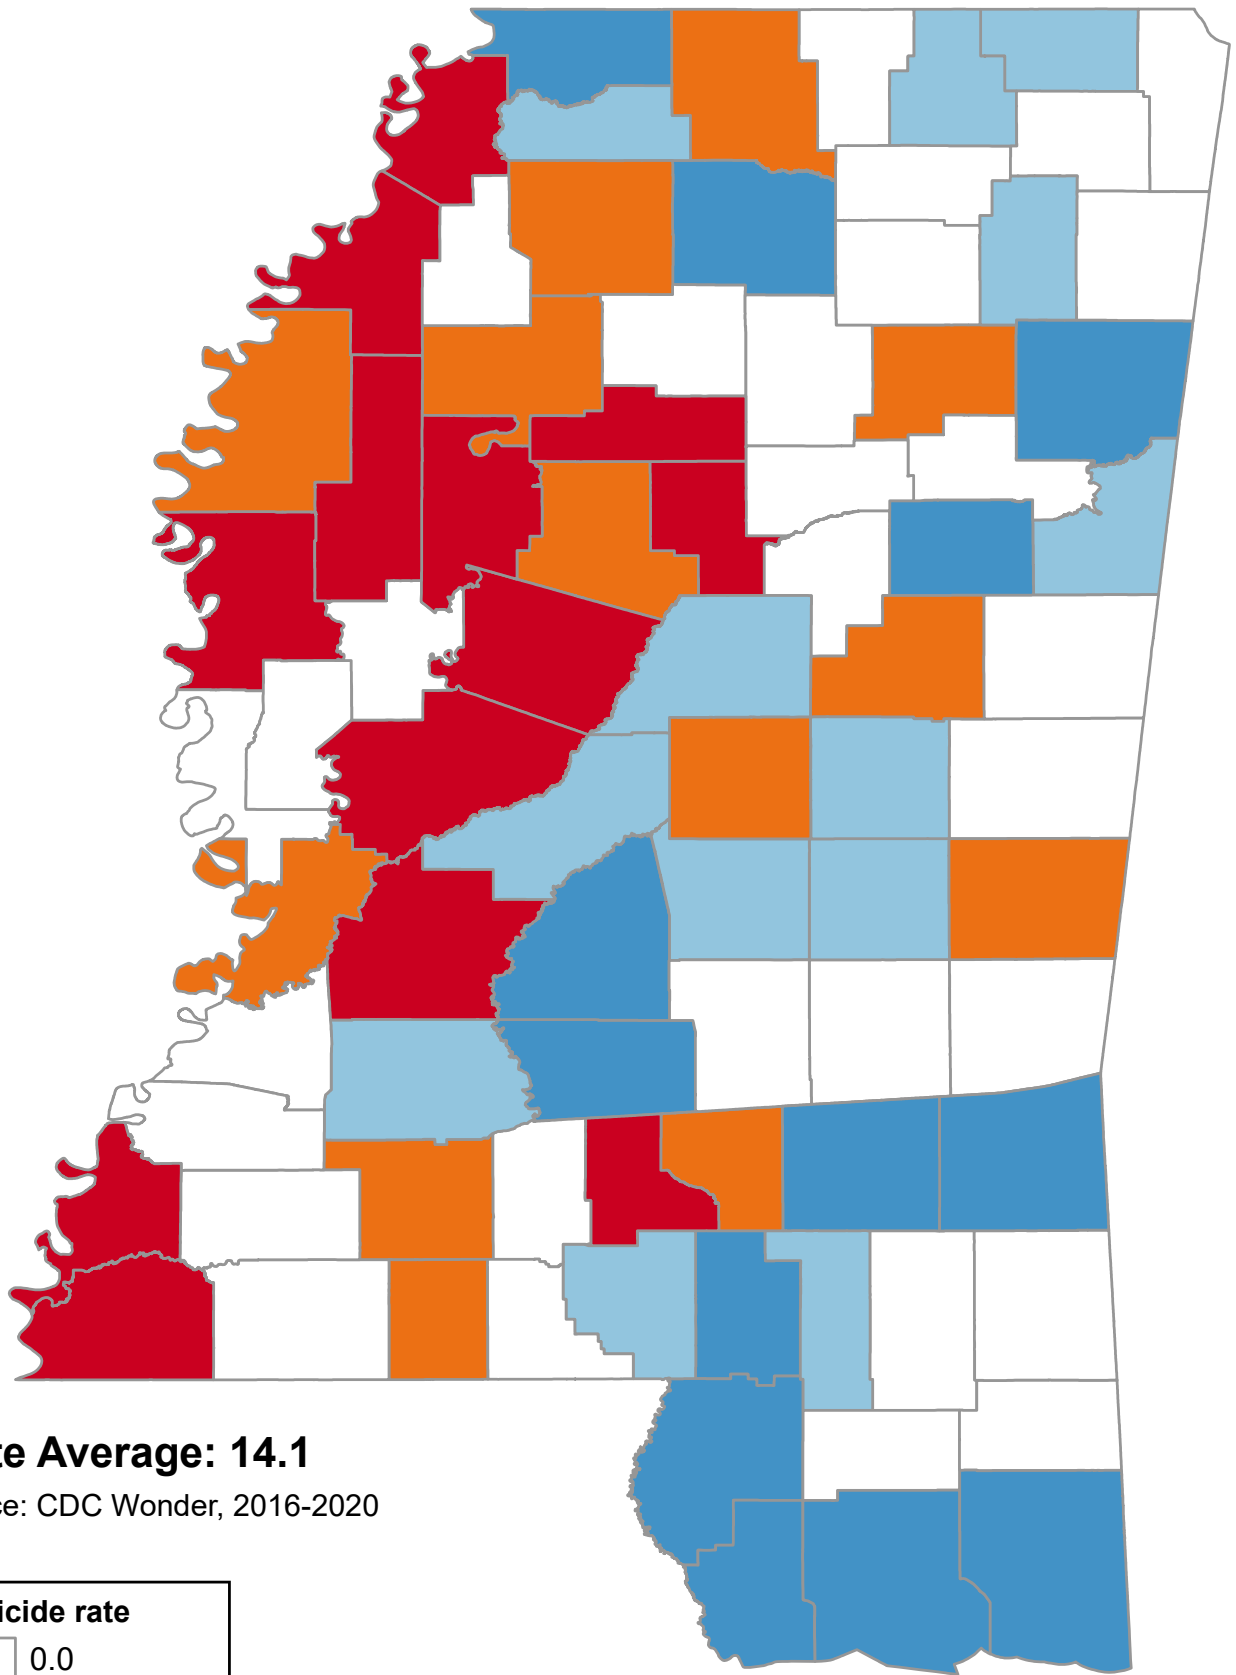

Homicide Rate Per 100,000 Persons by County (All Ages)

State Average: 14.1

Source: CDC Wonder, 2016-2020

Questions or ideas?
Beth.Dugan@umb.edu
September 2022

Homicide Rate per 100,000 Persons by County (All Ages)