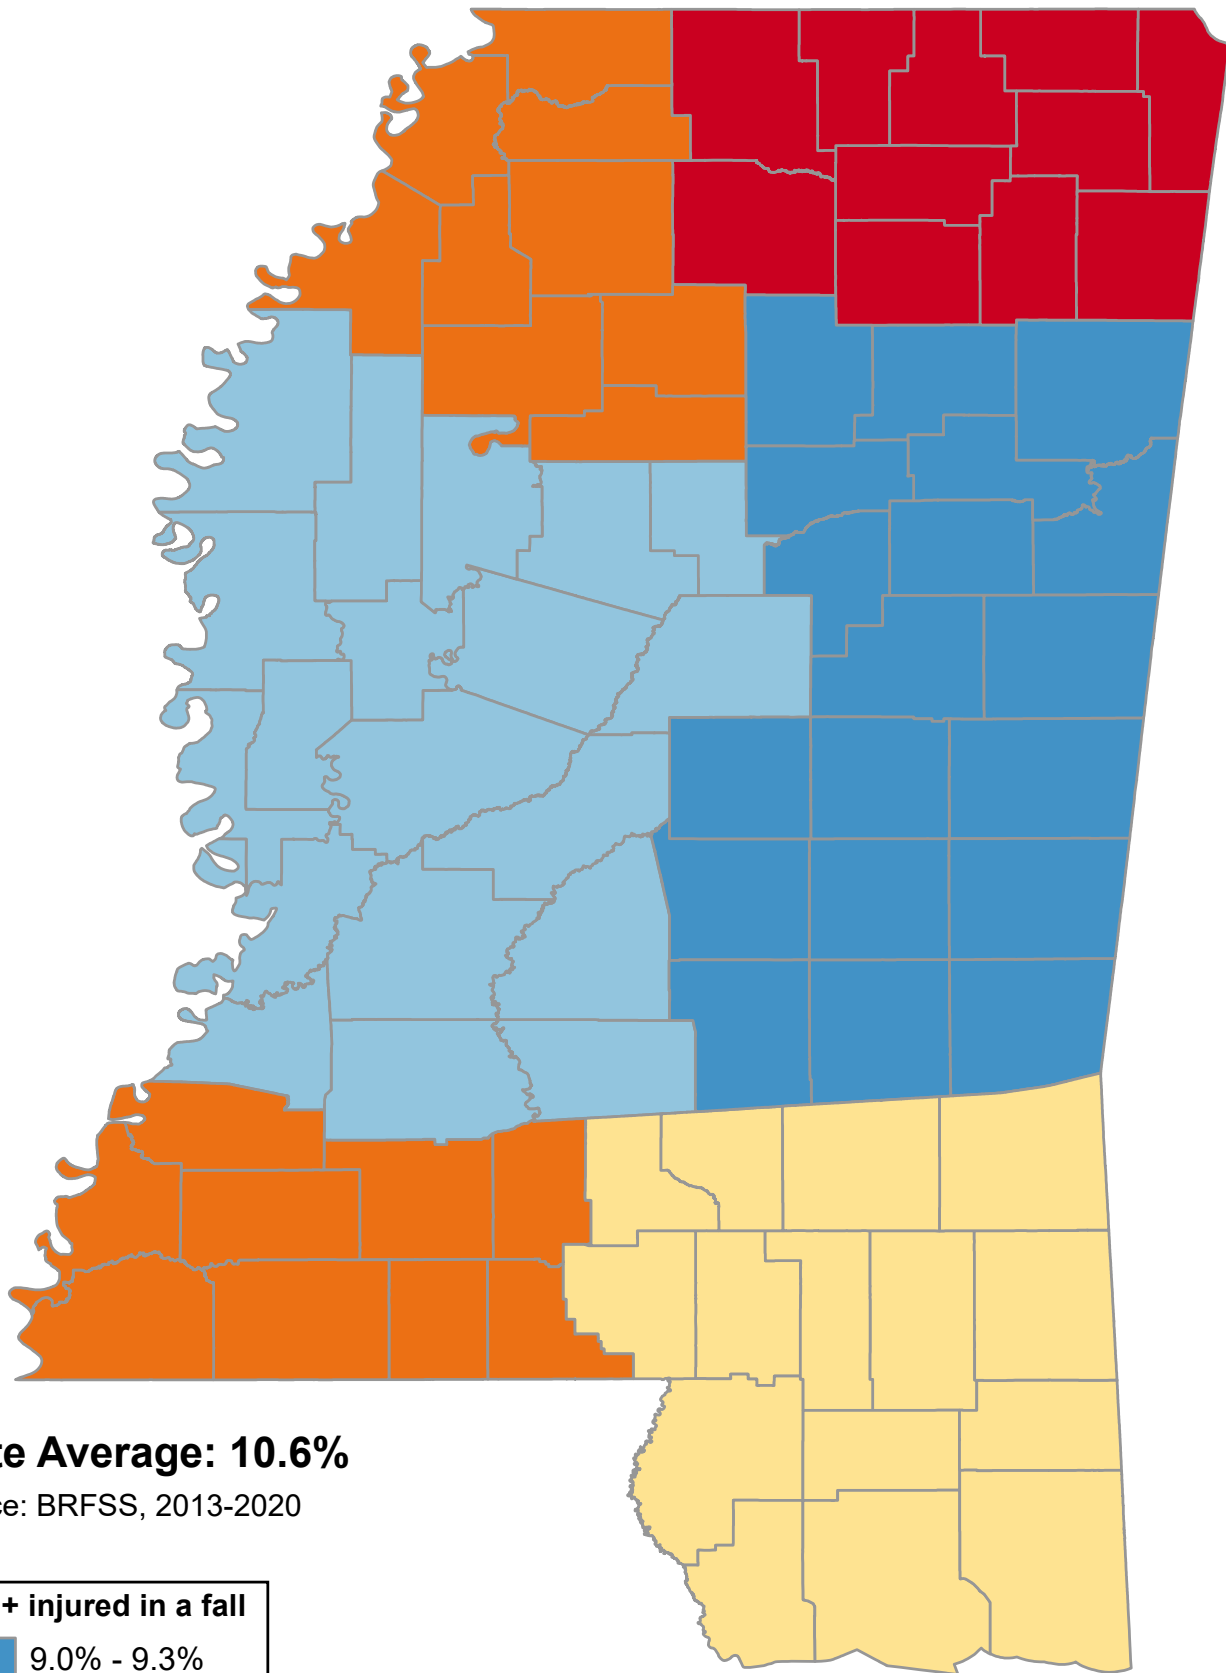

### Percentage of Persons Age 60+ Years Injured by a Fall within Last Year

**State Average: 10.6%**

Source: BRFSS, 2013-2020

% 60+ injured in a fall	
Dark Blue	9.0% - 9.3%
Light Blue	9.4% - 10.1%
Yellow	10.2% - 11.5%
Orange	11.6% - 12.0%
Red	12.1% - 12.2%