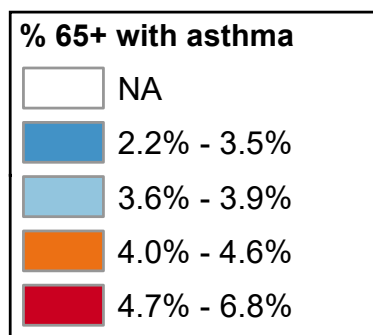

Percentage of Medicare Beneficiaries Age 65+ Years with Asthma

State Average: 3.7%

Source: CMS, 2018

Questions or ideas?
Beth.Dugan@umb.edu
September 2022

Percentage of Medicare Beneficiaries Age 65+ Years with Asthma