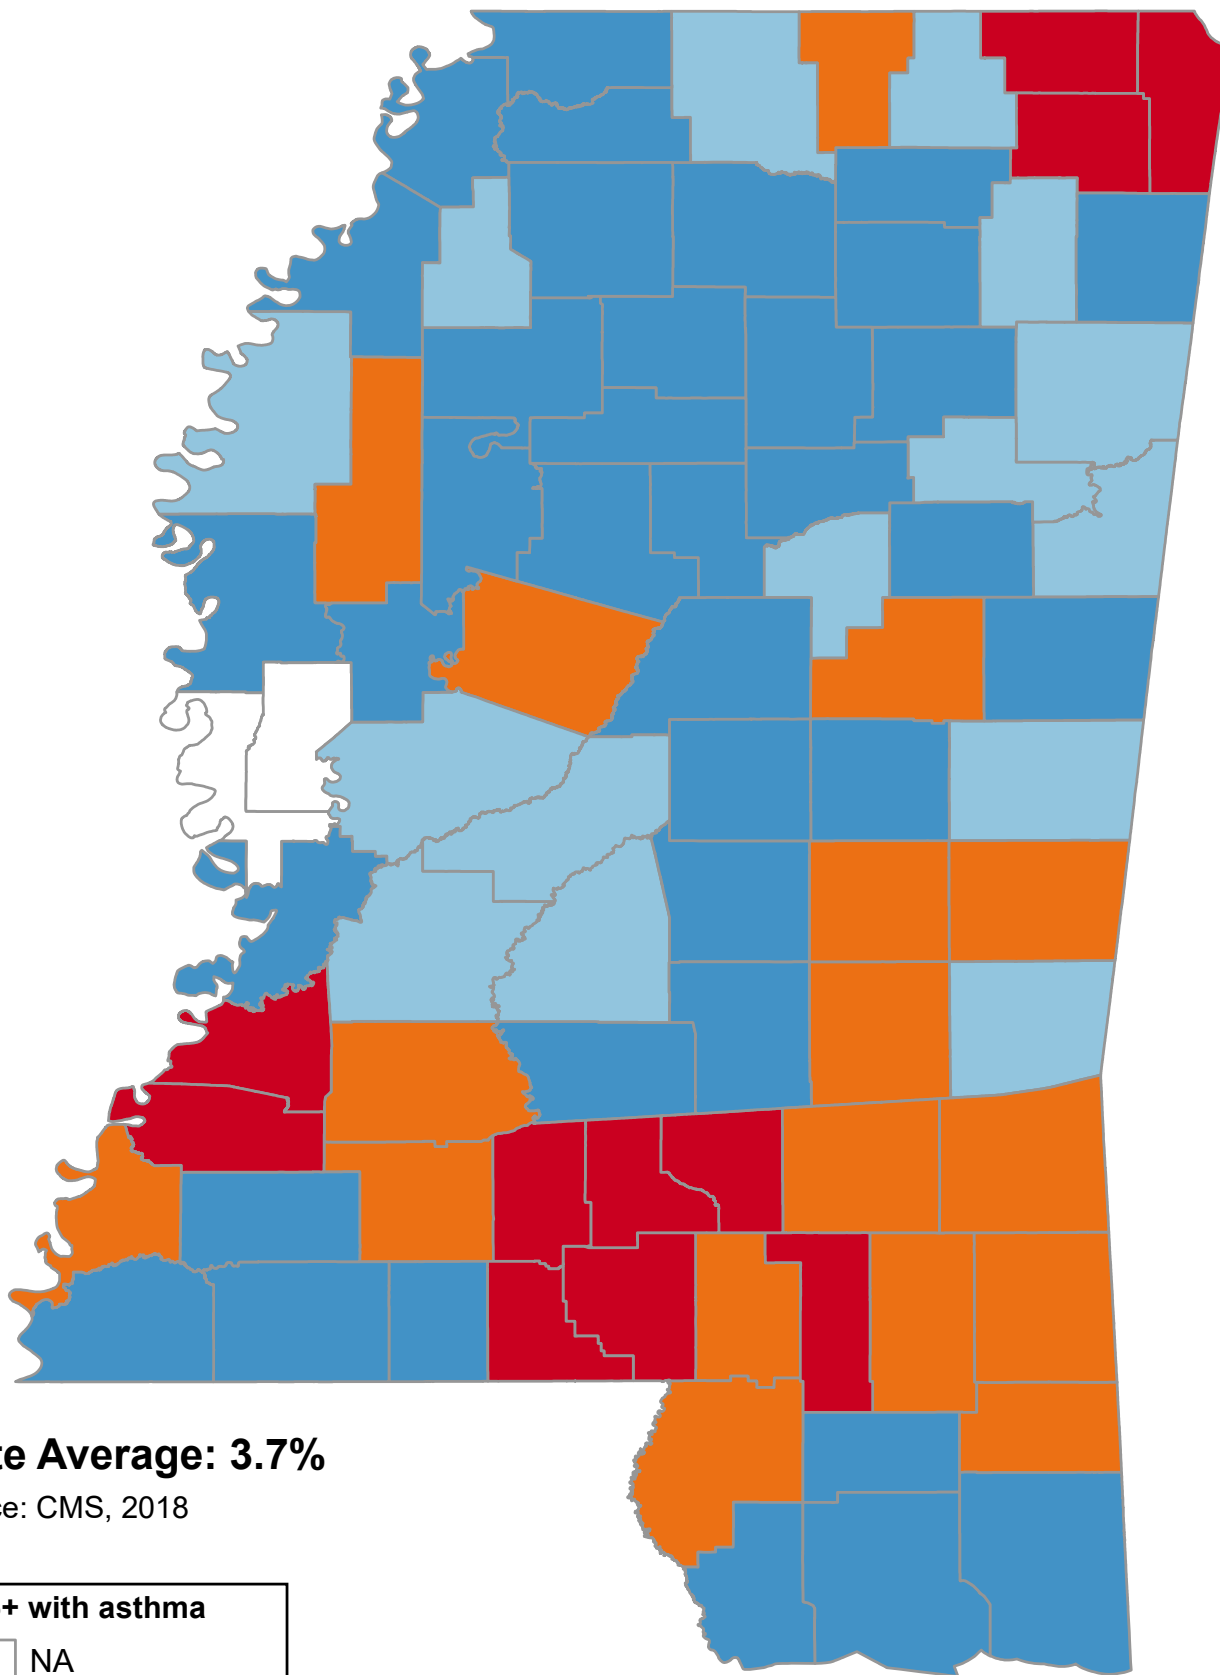

Percentage of Medicare Beneficiaries Age 65+ Years with Asthma

State Average: 3.7%

Source: CMS, 2018

Questions or ideas?
Beth.Dugan@umb.edu
September 2022

Percentage of Medicare Beneficiaries Age 65+ Years with Asthma