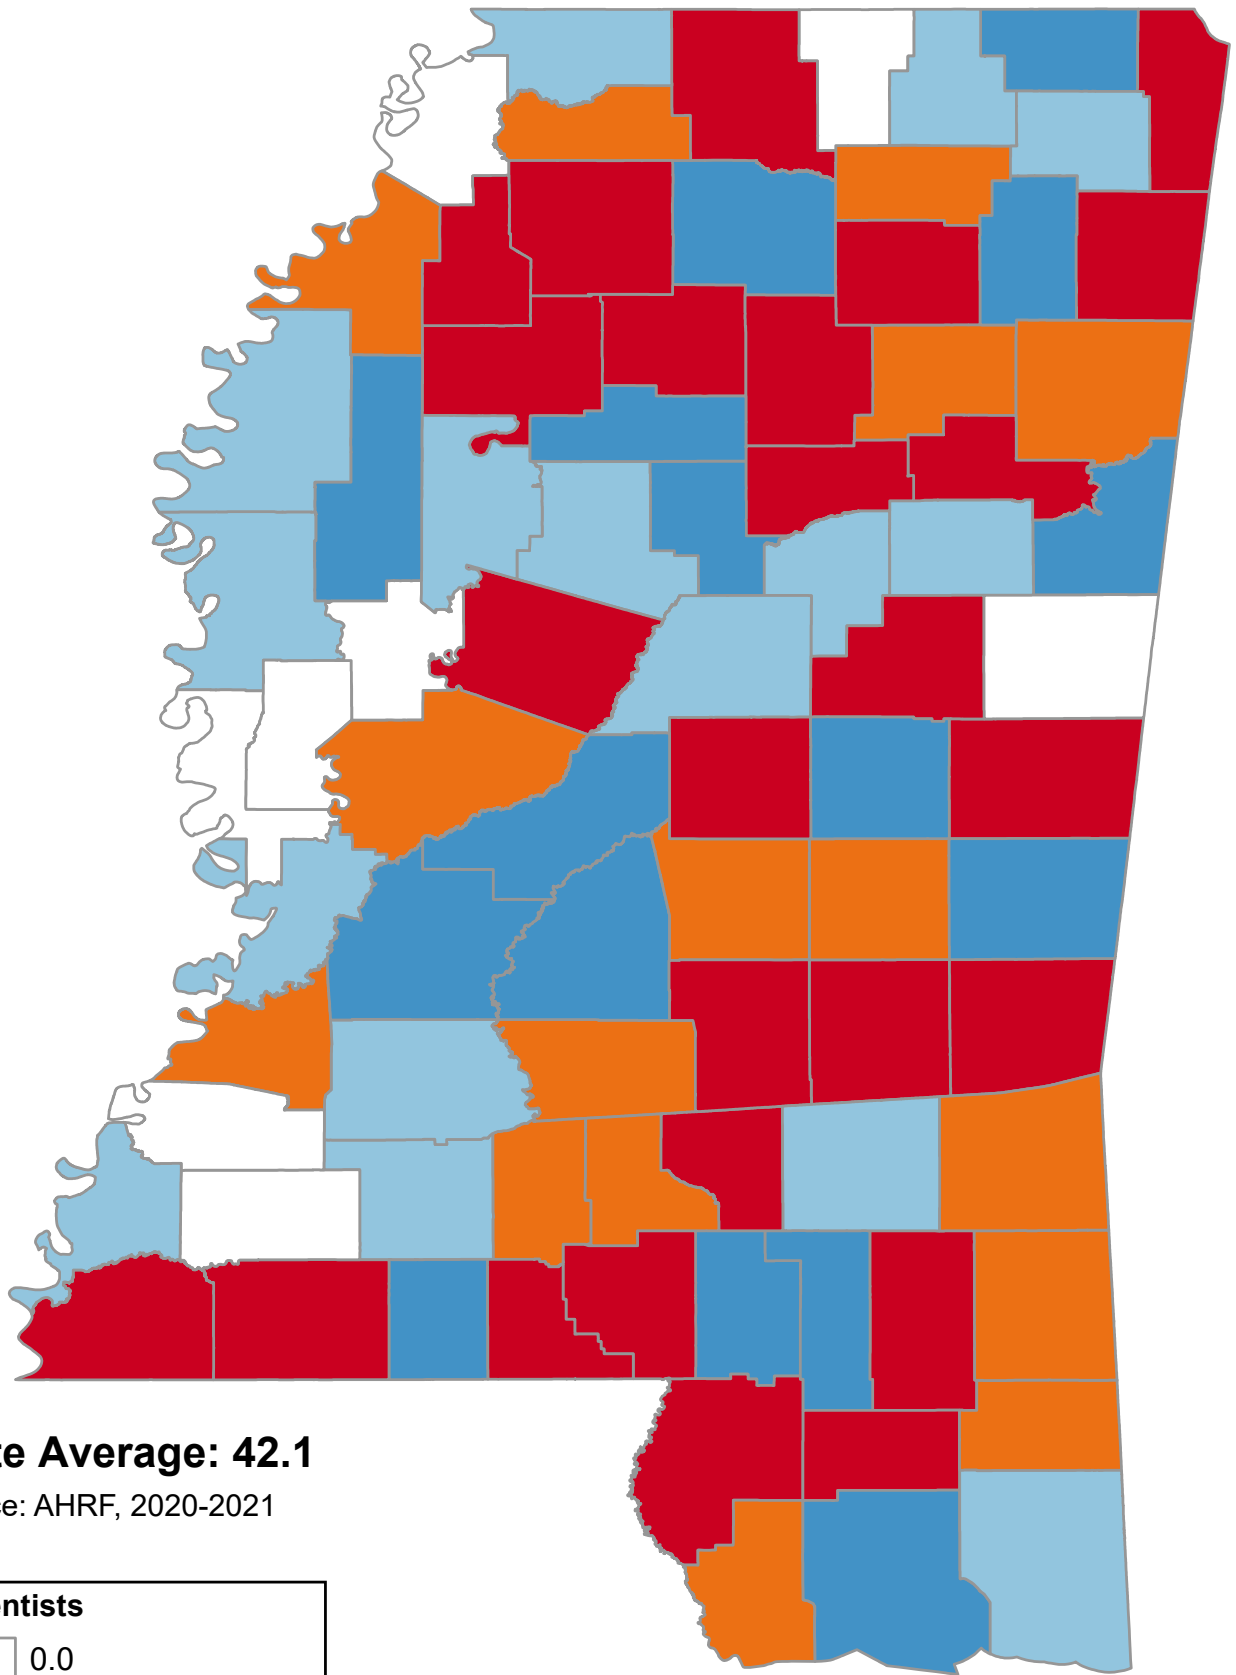

Number of Dentists per 100,000 Persons (All Ages)

State Average: 42.1

Source: AHRF, 2020-2021

Questions or ideas?
Beth.Dugan@umb.edu
September 2022

Number of Dentists per 100,000 Persons (All Ages)

<u>Alphabetical Order of County</u>				<u>Ranked High to Low</u>			
Adams	39.6	Leflore	32.3	Madison	111.3	Newton	24.0
Alcorn	46.1	Lincoln	35.4	Lamar	91.9	Chickasaw	23.6
Amite	8.2	Lowndes	48.0	Rankin	73.1	Monroe	22.8
Attala	33.3	Madison	111.3	Hinds	65.4	Claiborne	22.4
Benton	0.0	Marion	16.4	Lafayette	58.8	Greene	22.3
Bolivar	33.2	Marshall	11.3	Lee	58.5	Tate	21.0
Calhoun	14.0	Monroe	22.8	Harrison	57.0	Wayne	19.7
Carroll	30.8	Montgomery	41.4	Neshoba	55.2	Clarke	19.6
Chickasaw	23.6	Neshoba	55.2	Lauderdale	51.5	Panola	17.7
Choctaw	37.2	Newton	24.0	Pike	48.7	Leake	17.6
Claiborne	22.4	Noxubee	0.0	Grenada	48.5	Itawamba	17.2
Clarke	19.6	Oktibbeha	34.1	Lowndes	48.0	Winston	16.8
Clay	15.5	Panola	17.7	Alcorn	46.1	Yalobusha	16.7
Coahoma	27.8	Pearl River	10.7	Sunflower	44.5	Marion	16.4
Copiah	32.2	Perry	8.4	Forrest	44.0	Stone	16.3
Covington	16.2	Pike	48.7	Montgomery	41.4	Covington	16.2
DeSoto	35.1	Pontotoc	15.4	Jones	39.7	Clay	15.5
Forrest	44.0	Prentiss	36.0	Adams	39.6	Pontotoc	15.4
Franklin	0.0	Quitman	14.8	Jackson	38.3	Quitman	14.8
George	28.7	Rankin	73.1	Washington	37.3	Tallahatchie	14.6
Greene	22.3	Scott	28.5	Choctaw	37.2	Calhoun	14.0
Grenada	48.5	Sharkey	0.0	Prentiss	36.0	Smith	12.7
Hancock	29.2	Simpson	30.0	Lincoln	35.4	Jasper	12.3
Harrison	57.0	Smith	12.7	DeSoto	35.1	Wilkinson	12.0
Hinds	65.4	Stone	16.3	Oktibbeha	34.1	Marshall	11.3
Holmes	6.0	Sunflower	44.5	Warren	33.5	Pearl River	10.7
Humphreys	0.0	Tallahatchie	14.6	Attala	33.3	Kemper	10.5
Issaquena	0.0	Tate	21.0	Bolivar	33.2	Webster	10.3
Itawamba	17.2	Tippah	32.2	Leflore	32.3	Perry	8.4
Jackson	38.3	Tishomingo	5.2	Copiah	32.2	Amite	8.2
Jasper	12.3	Tunica	0.0	Tippah	32.2	Walthall	7.0
Jefferson	0.0	Union	24.3	Carroll	30.8	Holmes	6.0
Jefferson Davis	27.5	Walthall	7.0	Simpson	30.0	Tishomingo	5.2
Jones	39.7	Warren	33.5	Hancock	29.2	Benton	0.0
Kemper	10.5	Washington	37.3	George	28.7	Franklin	0.0
Lafayette	58.8	Wayne	19.7	Scott	28.5	Humphreys	0.0
Lamar	91.9	Webster	10.3	Coahoma	27.8	Issaquena	0.0
Lauderdale	51.5	Wilkinson	12.0	Jefferson Davis	27.5	Jefferson	0.0
Lawrence	24.0	Winston	16.8	Yazoo	25.9	Noxubee	0.0
Leake	17.6	Yalobusha	16.7	Union	24.3	Sharkey	0.0
Lee	58.5	Yazoo	25.9	Lawrence	24.0	Tunica	0.0