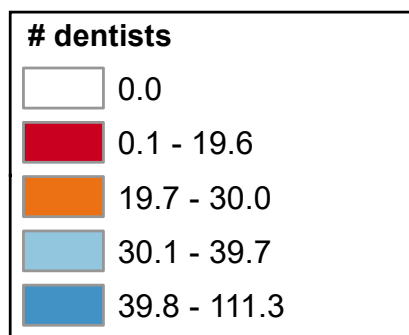

Number of Dentists per 100,000 Persons (All Ages)

State Average: 42.1

Source: AHRF, 2020-2021

Questions or ideas?
Beth.Dugan@umb.edu
September 2022

Number of Dentists per 100,000 Persons (All Ages)

<u>Alphabetical Order of County</u>				<u>Ranked High to Low</u>			
Adams	39.6	Leflore	32.3	Madison	111.3	Newton	24.0
Alcorn	46.1	Lincoln	35.4	Lamar	91.9	Chickasaw	23.6
Amite	8.2	Lowndes	48.0	Rankin	73.1	Monroe	22.8
Attala	33.3	Madison	111.3	Hinds	65.4	Claiborne	22.4
Benton	0.0	Marion	16.4	Lafayette	58.8	Greene	22.3
Bolivar	33.2	Marshall	11.3	Lee	58.5	Tate	21.0
Calhoun	14.0	Monroe	22.8	Harrison	57.0	Wayne	19.7
Carroll	30.8	Montgomery	41.4	Neshoba	55.2	Clarke	19.6
Chickasaw	23.6	Neshoba	55.2	Lauderdale	51.5	Panola	17.7
Choctaw	37.2	Newton	24.0	Pike	48.7	Leake	17.6
Claiborne	22.4	Noxubee	0.0	Grenada	48.5	Itawamba	17.2
Clarke	19.6	Oktibbeha	34.1	Lowndes	48.0	Winston	16.8
Clay	15.5	Panola	17.7	Alcorn	46.1	Yalobusha	16.7
Coahoma	27.8	Pearl River	10.7	Sunflower	44.5	Marion	16.4
Copiah	32.2	Perry	8.4	Forrest	44.0	Stone	16.3
Covington	16.2	Pike	48.7	Montgomery	41.4	Covington	16.2
DeSoto	35.1	Pontotoc	15.4	Jones	39.7	Clay	15.5
Forrest	44.0	Prentiss	36.0	Adams	39.6	Pontotoc	15.4
Franklin	0.0	Quitman	14.8	Jackson	38.3	Quitman	14.8
George	28.7	Rankin	73.1	Washington	37.3	Tallahatchie	14.6
Greene	22.3	Scott	28.5	Choctaw	37.2	Calhoun	14.0
Grenada	48.5	Sharkey	0.0	Prentiss	36.0	Smith	12.7
Hancock	29.2	Simpson	30.0	Lincoln	35.4	Jasper	12.3
Harrison	57.0	Smith	12.7	DeSoto	35.1	Wilkinson	12.0
Hinds	65.4	Stone	16.3	Oktibbeha	34.1	Marshall	11.3
Holmes	6.0	Sunflower	44.5	Warren	33.5	Pearl River	10.7
Humphreys	0.0	Tallahatchie	14.6	Attala	33.3	Kemper	10.5
Issaquena	0.0	Tate	21.0	Bolivar	33.2	Webster	10.3
Itawamba	17.2	Tippah	32.2	Leflore	32.3	Perry	8.4
Jackson	38.3	Tishomingo	5.2	Copiah	32.2	Amite	8.2
Jasper	12.3	Tunica	0.0	Tippah	32.2	Walthall	7.0
Jefferson	0.0	Union	24.3	Carroll	30.8	Holmes	6.0
Jefferson Davis	27.5	Walthall	7.0	Simpson	30.0	Tishomingo	5.2
Jones	39.7	Warren	33.5	Hancock	29.2	Benton	0.0
Kemper	10.5	Washington	37.3	George	28.7	Franklin	0.0
Lafayette	58.8	Wayne	19.7	Scott	28.5	Humphreys	0.0
Lamar	91.9	Webster	10.3	Coahoma	27.8	Issaquena	0.0
Lauderdale	51.5	Wilkinson	12.0	Jefferson Davis	27.5	Jefferson	0.0
Lawrence	24.0	Winston	16.8	Yazoo	25.9	Noxubee	0.0
Leake	17.6	Yalobusha	16.7	Union	24.3	Sharkey	0.0
Lee	58.5	Yazoo	25.9	Lawrence	24.0	Tunica	0.0