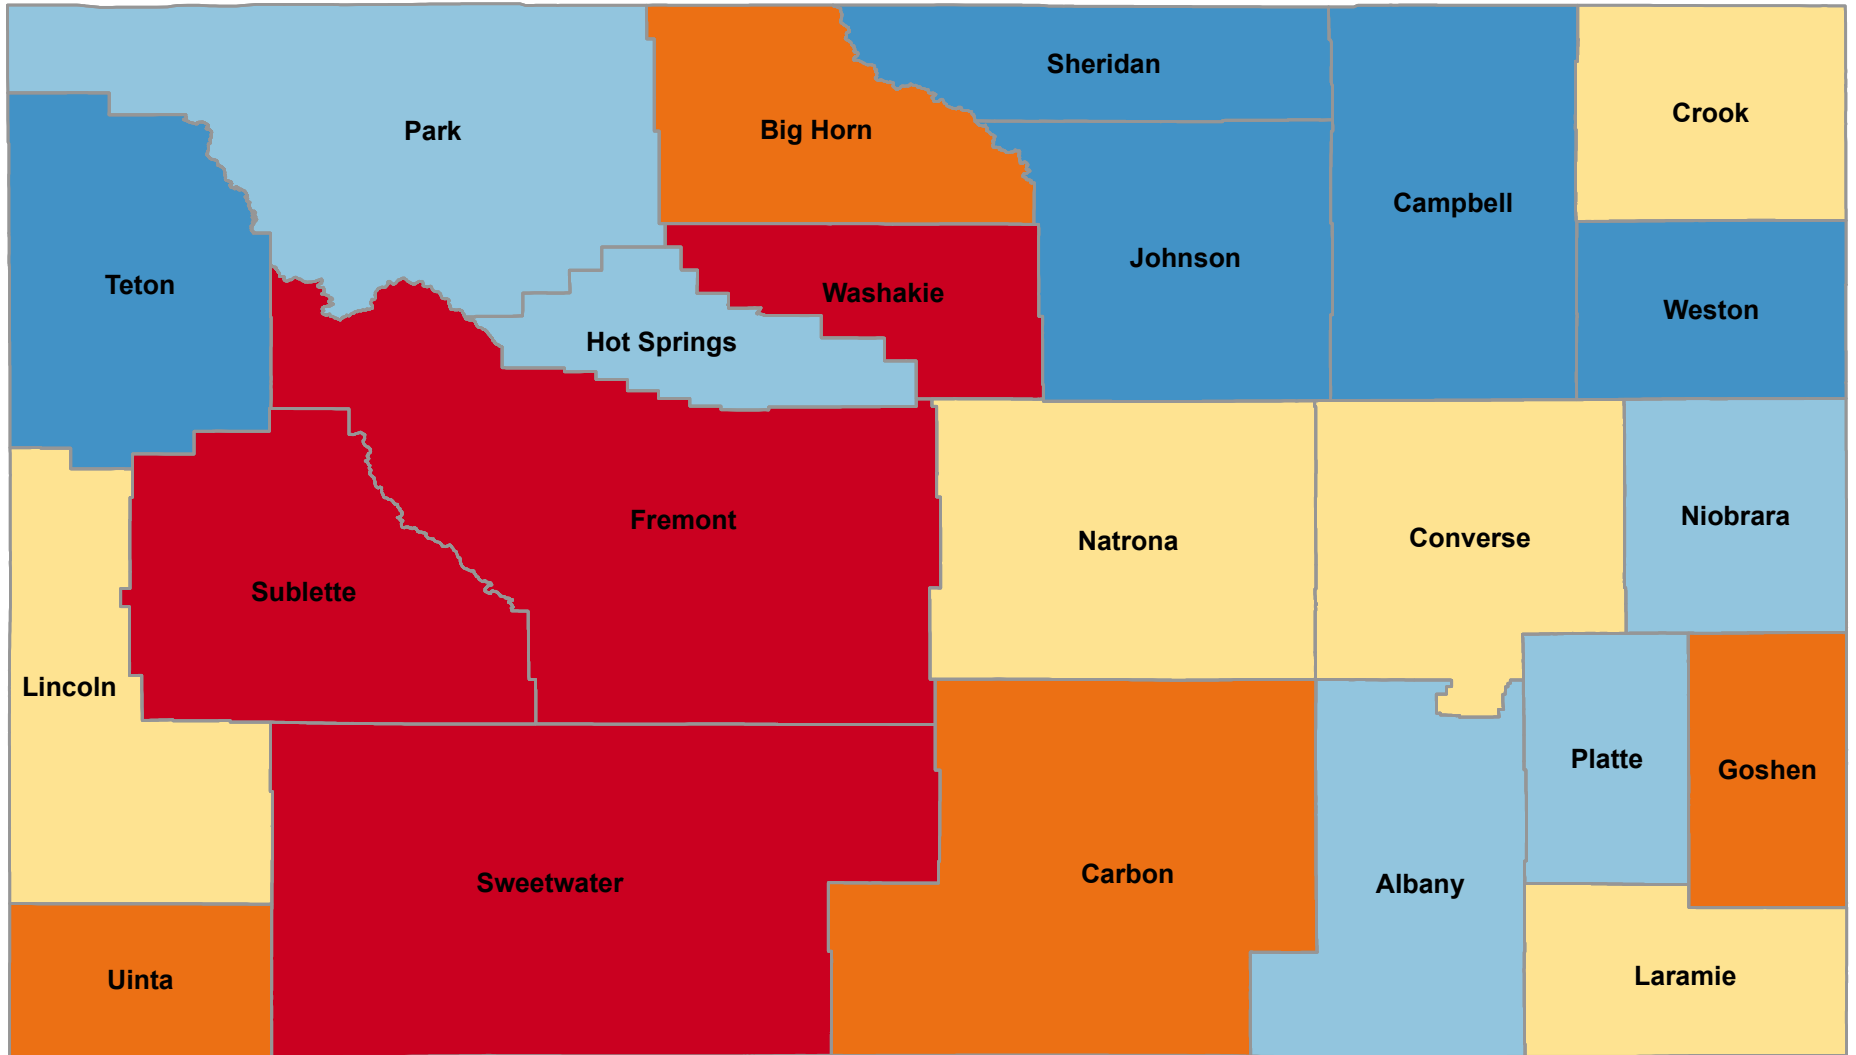

# Percentage of Grandparents who live with Grandchildren

State Average: 2.5%

Source: ACS, 2016-2020

## % of Grandparents Who Live with Grandchildren

<u><b>Alphabetical Order of County</b></u>		<u><b>Ranked High to Low</b></u>	
Albany	1.06%	Fremont	4.77%
Big Horn	3.01%	Washakie	4.62%
Campbell	1.04%	Sublette	4.24%
Carbon	2.79%	Sweetwater	3.65%
Converse	2.52%	Uinta	3.62%
Crook	2.17%	Goshen	3.06%
Fremont	4.77%	Big Horn	3.01%
Goshen	3.06%	Carbon	2.79%
Hot Springs	2.02%	Laramie	2.73%
Johnson	0.36%	Lincoln	2.71%
Laramie	2.73%	Natrona	2.65%
Lincoln	2.71%	Converse	2.52%
Natrona	2.65%	Crook	2.17%
Niobrara	1.12%	Park	2.09%
Park	2.09%	Hot Springs	2.02%
Platte	1.13%	Platte	1.13%
Sheridan	1.00%	Niobrara	1.12%
Sublette	4.24%	Albany	1.06%
Sweetwater	3.65%	Campbell	1.04%
Teton	0.43%	Sheridan	1.00%
Uinta	3.62%	Weston	0.68%
Washakie	4.62%	Teton	0.43%
Weston	0.68%	Johnson	0.36%