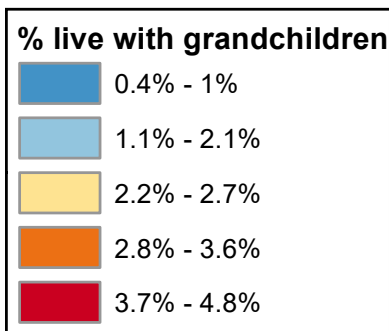

# Percentage of Grandparents who live with Grandchildren

State Average: 2.5%

Source: ACS, 2016-2020

## % of Grandparents Who Live with Grandchildren

<u><b>Alphabetical Order of County</b></u>		<u><b>Ranked High to Low</b></u>	
Albany	1.06%	Fremont	4.77%
Big Horn	3.01%	Washakie	4.62%
Campbell	1.04%	Sublette	4.24%
Carbon	2.79%	Sweetwater	3.65%
Converse	2.52%	Uinta	3.62%
Crook	2.17%	Goshen	3.06%
Fremont	4.77%	Big Horn	3.01%
Goshen	3.06%	Carbon	2.79%
Hot Springs	2.02%	Laramie	2.73%
Johnson	0.36%	Lincoln	2.71%
Laramie	2.73%	Natrona	2.65%
Lincoln	2.71%	Converse	2.52%
Natrona	2.65%	Crook	2.17%
Niobrara	1.12%	Park	2.09%
Park	2.09%	Hot Springs	2.02%
Platte	1.13%	Platte	1.13%
Sheridan	1.00%	Niobrara	1.12%
Sublette	4.24%	Albany	1.06%
Sweetwater	3.65%	Campbell	1.04%
Teton	0.43%	Sheridan	1.00%
Uinta	3.62%	Weston	0.68%
Washakie	4.62%	Teton	0.43%
Weston	0.68%	Johnson	0.36%