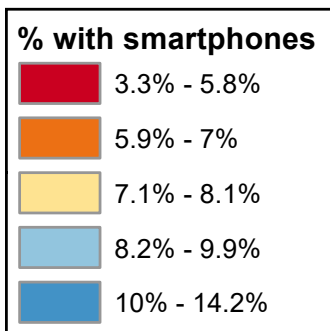

Percentage of Households with Smartphones (All Ages)

State Average: 7.2%

Source: ACS, 2016-2020

% Households with Smartphones (All Ages)

<u>Alphabetical Order of County</u>		<u>Ranked High to Low</u>	
Albany	3.29%	Johnson	14.21%
Big Horn	4.83%	Platte	13.18%
Campbell	9.92%	Goshen	12.06%
Carbon	9.78%	Crook	10.08%
Converse	5.84%	Campbell	9.92%
Crook	10.08%	Carbon	9.78%
Fremont	8.10%	Natrona	8.73%
Goshen	12.06%	Weston	8.57%
Hot Springs	4.94%	Fremont	8.10%
Johnson	14.21%	Washakie	7.68%
Laramie	5.77%	Niobrara	7.56%
Lincoln	7.04%	Sublette	7.48%
Natrona	8.73%	Uinta	7.37%
Niobrara	7.56%	Lincoln	7.04%
Park	6.43%	Sweetwater	6.93%
Platte	13.18%	Park	6.43%
Sheridan	5.94%	Sheridan	5.94%
Sublette	7.48%	Converse	5.84%
Sweetwater	6.93%	Laramie	5.77%
Teton	3.57%	Hot Springs	4.94%
Uinta	7.37%	Big Horn	4.83%
Washakie	7.68%	Teton	3.57%
Weston	8.57%	Albany	3.29%