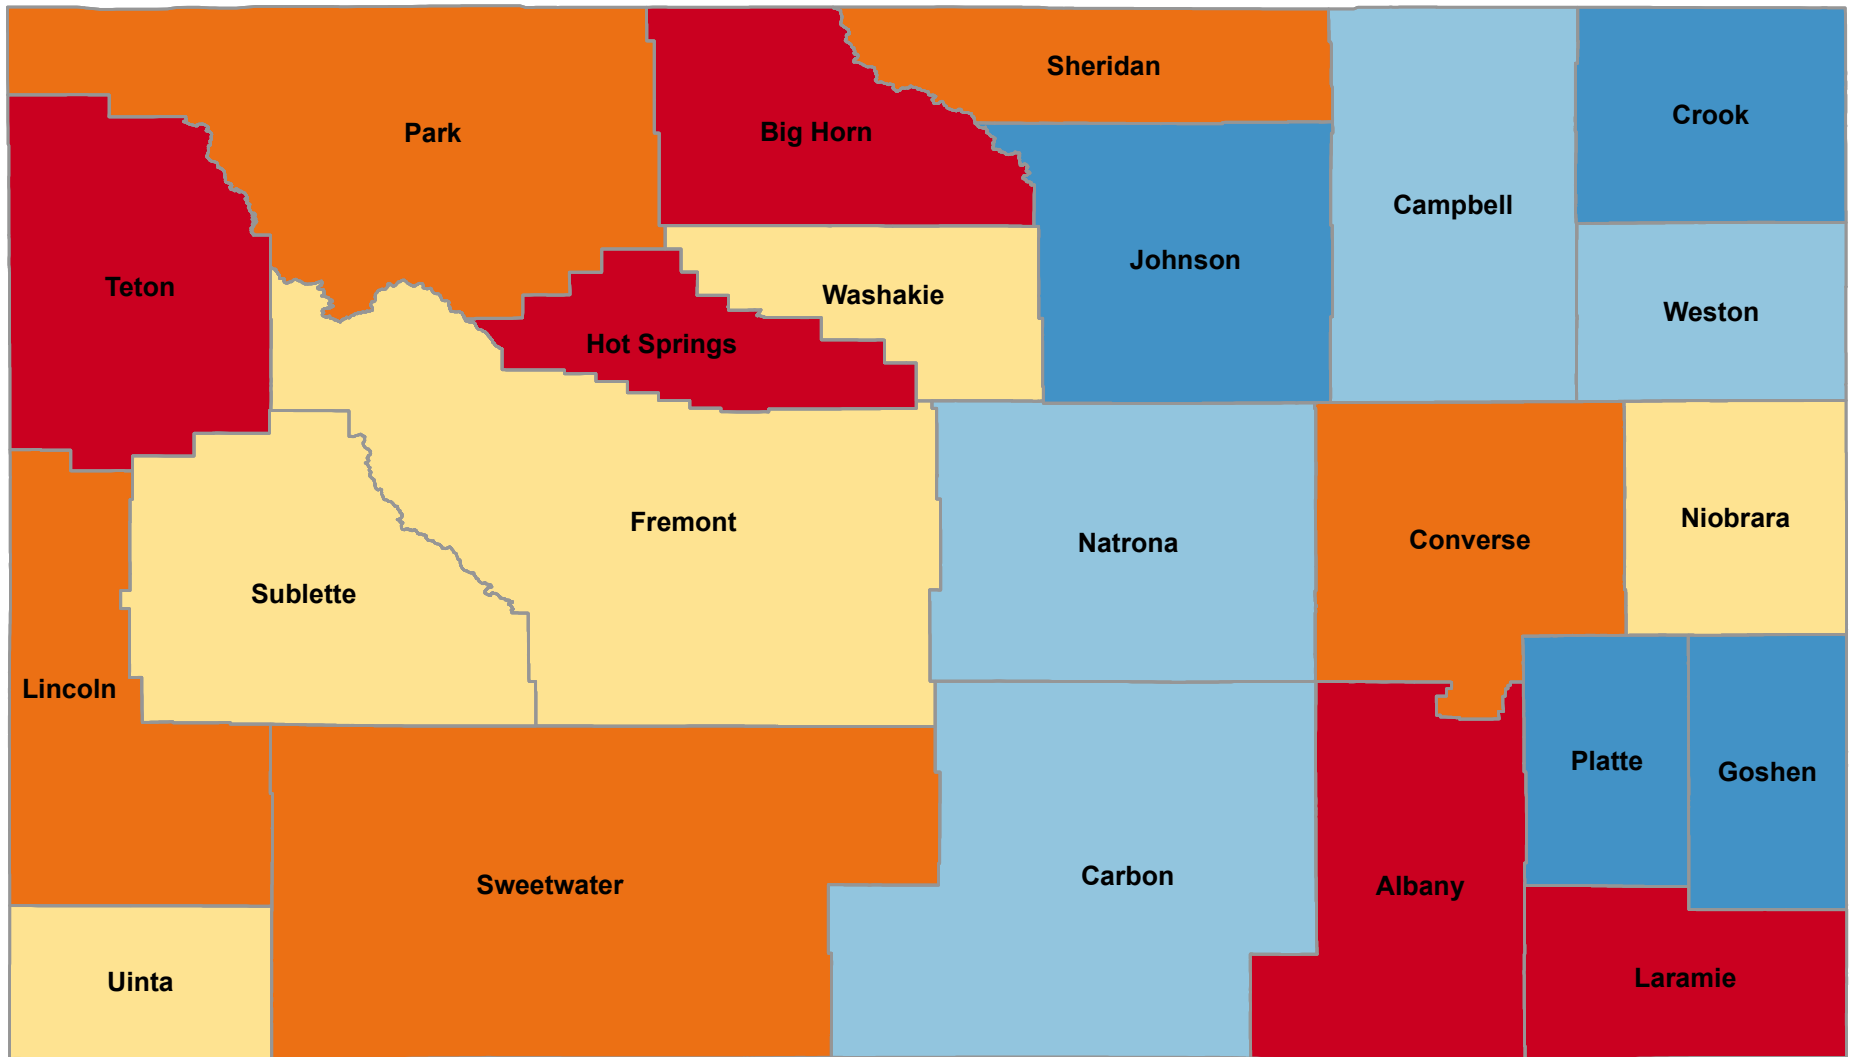

Percentage of Households with Smartphones (All Ages)

State Average: 7.2%

Source: ACS, 2016-2020

% Households with Smartphones (All Ages)

<u>Alphabetical Order of County</u>		<u>Ranked High to Low</u>	
Albany	3.29%	Johnson	14.21%
Big Horn	4.83%	Platte	13.18%
Campbell	9.92%	Goshen	12.06%
Carbon	9.78%	Crook	10.08%
Converse	5.84%	Campbell	9.92%
Crook	10.08%	Carbon	9.78%
Fremont	8.10%	Natrona	8.73%
Goshen	12.06%	Weston	8.57%
Hot Springs	4.94%	Fremont	8.10%
Johnson	14.21%	Washakie	7.68%
Laramie	5.77%	Niobrara	7.56%
Lincoln	7.04%	Sublette	7.48%
Natrona	8.73%	Uinta	7.37%
Niobrara	7.56%	Lincoln	7.04%
Park	6.43%	Sweetwater	6.93%
Platte	13.18%	Park	6.43%
Sheridan	5.94%	Sheridan	5.94%
Sublette	7.48%	Converse	5.84%
Sweetwater	6.93%	Laramie	5.77%
Teton	3.57%	Hot Springs	4.94%
Uinta	7.37%	Big Horn	4.83%
Washakie	7.68%	Teton	3.57%
Weston	8.57%	Albany	3.29%