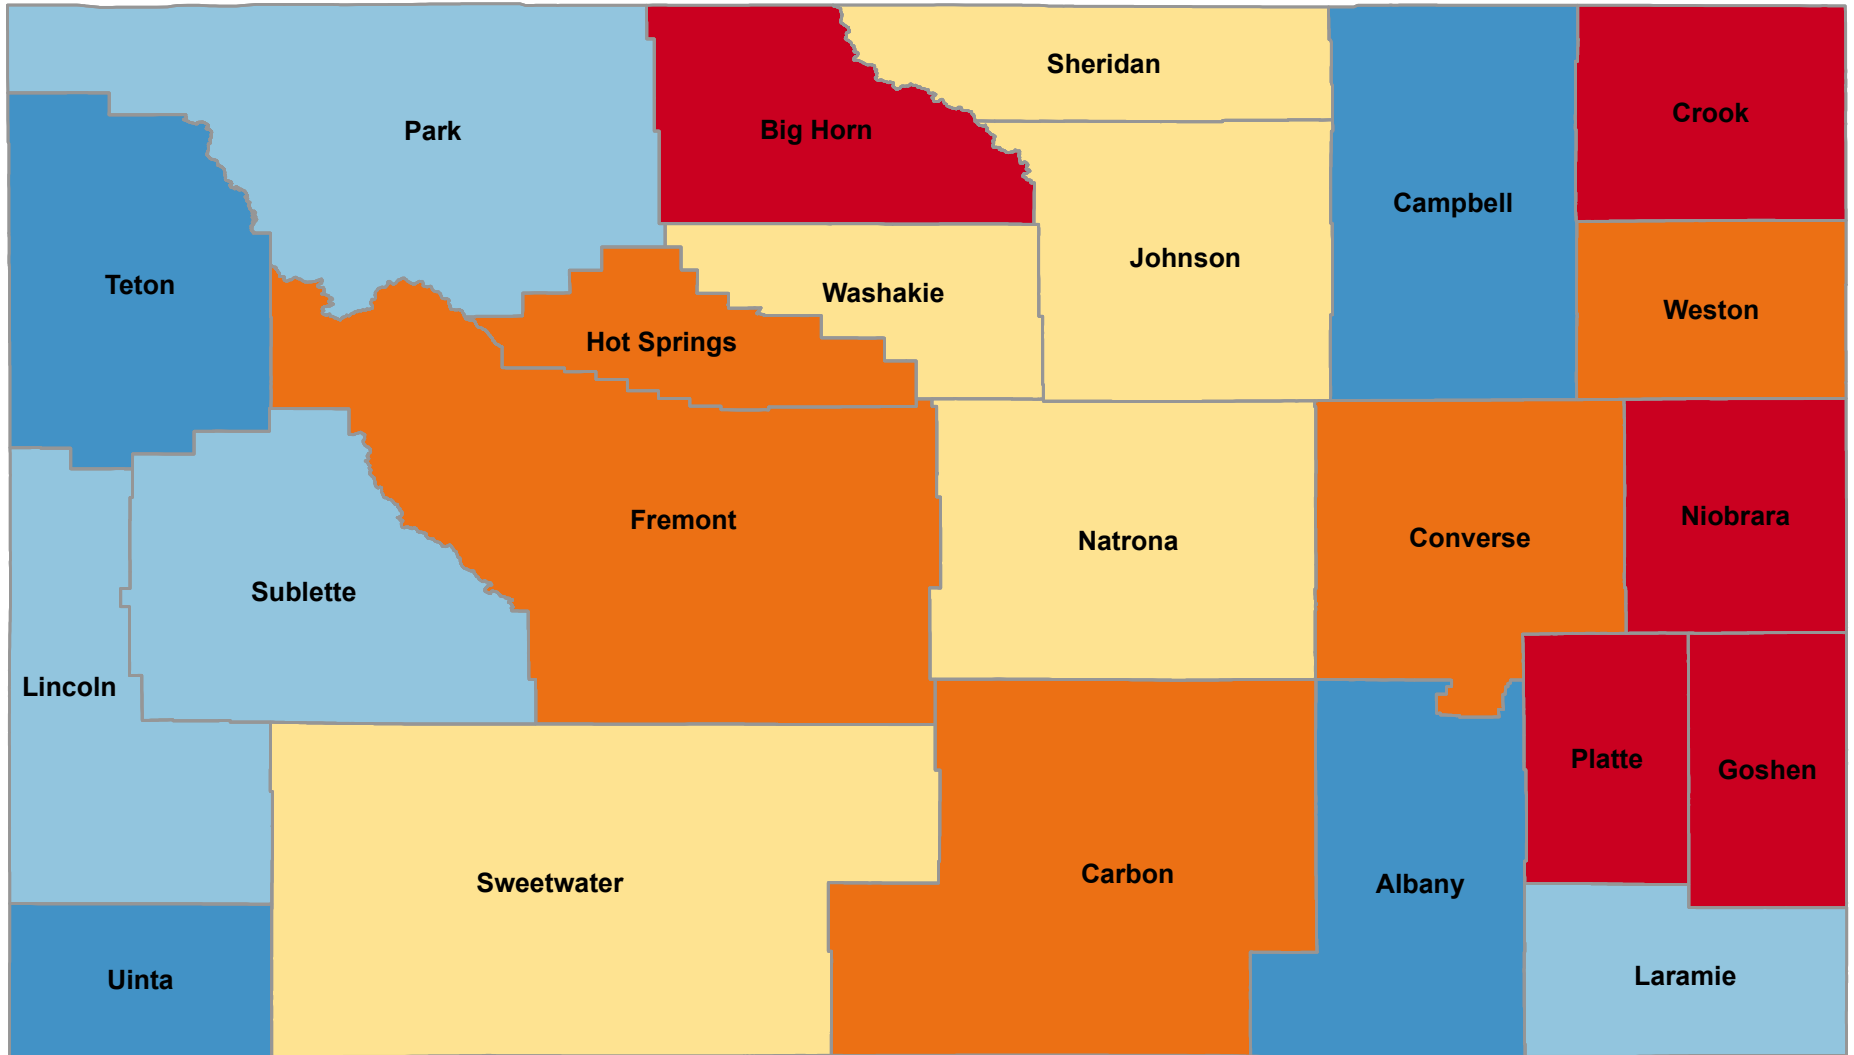

Percentage of Households with Access to Broadband (All Ages)

State Average: 85.9%

Source: ACS, 2016-2020

% Household with Access to Broadband (All Ages)

<u>Alphabetical Order of County</u>		<u>Ranked High to Low</u>	
Albany	88.96%	Uinta	91.45%
Big Horn	79.40%	Campbell	91.23%
Campbell	91.23%	Teton	89.08%
Carbon	82.04%	Albany	88.96%
Converse	80.28%	Laramie	88.62%
Crook	79.55%	Lincoln	88.15%
Fremont	80.05%	Sublette	88.07%
Goshen	78.22%	Park	86.74%
Hot Springs	81.21%	Sweetwater	86.65%
Johnson	83.67%	Natrona	85.77%
Laramie	88.62%	Johnson	83.67%
Lincoln	88.15%	Sheridan	82.83%
Natrona	85.77%	Washakie	82.78%
Niobrara	77.56%	Carbon	82.04%
Park	86.74%	Hot Springs	81.21%
Platte	74.49%	Converse	80.28%
Sheridan	82.83%	Fremont	80.05%
Sublette	88.07%	Weston	79.74%
Sweetwater	86.65%	Crook	79.55%
Teton	89.08%	Big Horn	79.40%
Uinta	91.45%	Goshen	78.22%
Washakie	82.78%	Niobrara	77.56%
Weston	79.74%	Platte	74.49%