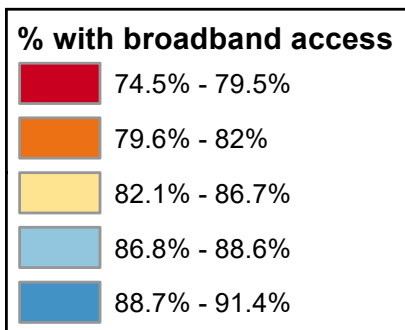

Percentage of Households with Access to Broadband (All Ages)

State Average: 85.9%

Source: ACS, 2016-2020

% Household with Access to Broadband (All Ages)

<u>Alphabetical Order of County</u>		<u>Ranked High to Low</u>	
Albany	88.96%	Uinta	91.45%
Big Horn	79.40%	Campbell	91.23%
Campbell	91.23%	Teton	89.08%
Carbon	82.04%	Albany	88.96%
Converse	80.28%	Laramie	88.62%
Crook	79.55%	Lincoln	88.15%
Fremont	80.05%	Sublette	88.07%
Goshen	78.22%	Park	86.74%
Hot Springs	81.21%	Sweetwater	86.65%
Johnson	83.67%	Natrona	85.77%
Laramie	88.62%	Johnson	83.67%
Lincoln	88.15%	Sheridan	82.83%
Natrona	85.77%	Washakie	82.78%
Niobrara	77.56%	Carbon	82.04%
Park	86.74%	Hot Springs	81.21%
Platte	74.49%	Converse	80.28%
Sheridan	82.83%	Fremont	80.05%
Sublette	88.07%	Weston	79.74%
Sweetwater	86.65%	Crook	79.55%
Teton	89.08%	Big Horn	79.40%
Uinta	91.45%	Goshen	78.22%
Washakie	82.78%	Niobrara	77.56%
Weston	79.74%	Platte	74.49%