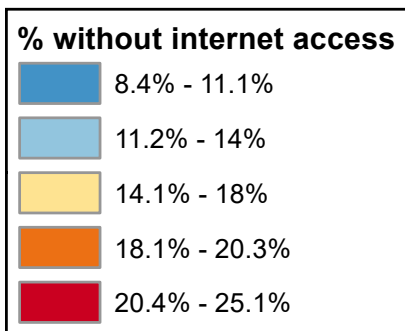

Percentage of Households without Access to Internet (All Ages)

State Average: 13.8%

Source: ACS, 2016-2020

% Household without Access to Internet (All Ages)

<u>Alphabetical Order of County</u>		<u>Ranked High to Low</u>	
Albany	10.86%	Platte	25.12%
Big Horn	20.17%	Niobrara	22.44%
Campbell	8.77%	Goshen	21.38%
Carbon	17.56%	Crook	20.45%
Converse	19.37%	Weston	20.26%
Crook	20.45%	Big Horn	20.17%
Fremont	19.40%	Fremont	19.40%
Goshen	21.38%	Converse	19.37%
Hot Springs	17.97%	Hot Springs	17.97%
Johnson	16.33%	Carbon	17.56%
Laramie	11.06%	Sheridan	17.00%
Lincoln	11.58%	Washakie	16.56%
Natrona	14.02%	Johnson	16.33%
Niobrara	22.44%	Natrona	14.02%
Park	12.71%	Park	12.71%
Platte	25.12%	Sweetwater	12.39%
Sheridan	17.00%	Sublette	11.93%
Sublette	11.93%	Lincoln	11.58%
Sweetwater	12.39%	Laramie	11.06%
Teton	10.37%	Albany	10.86%
Uinta	8.41%	Teton	10.37%
Washakie	16.56%	Campbell	8.77%
Weston	20.26%	Uinta	8.41%