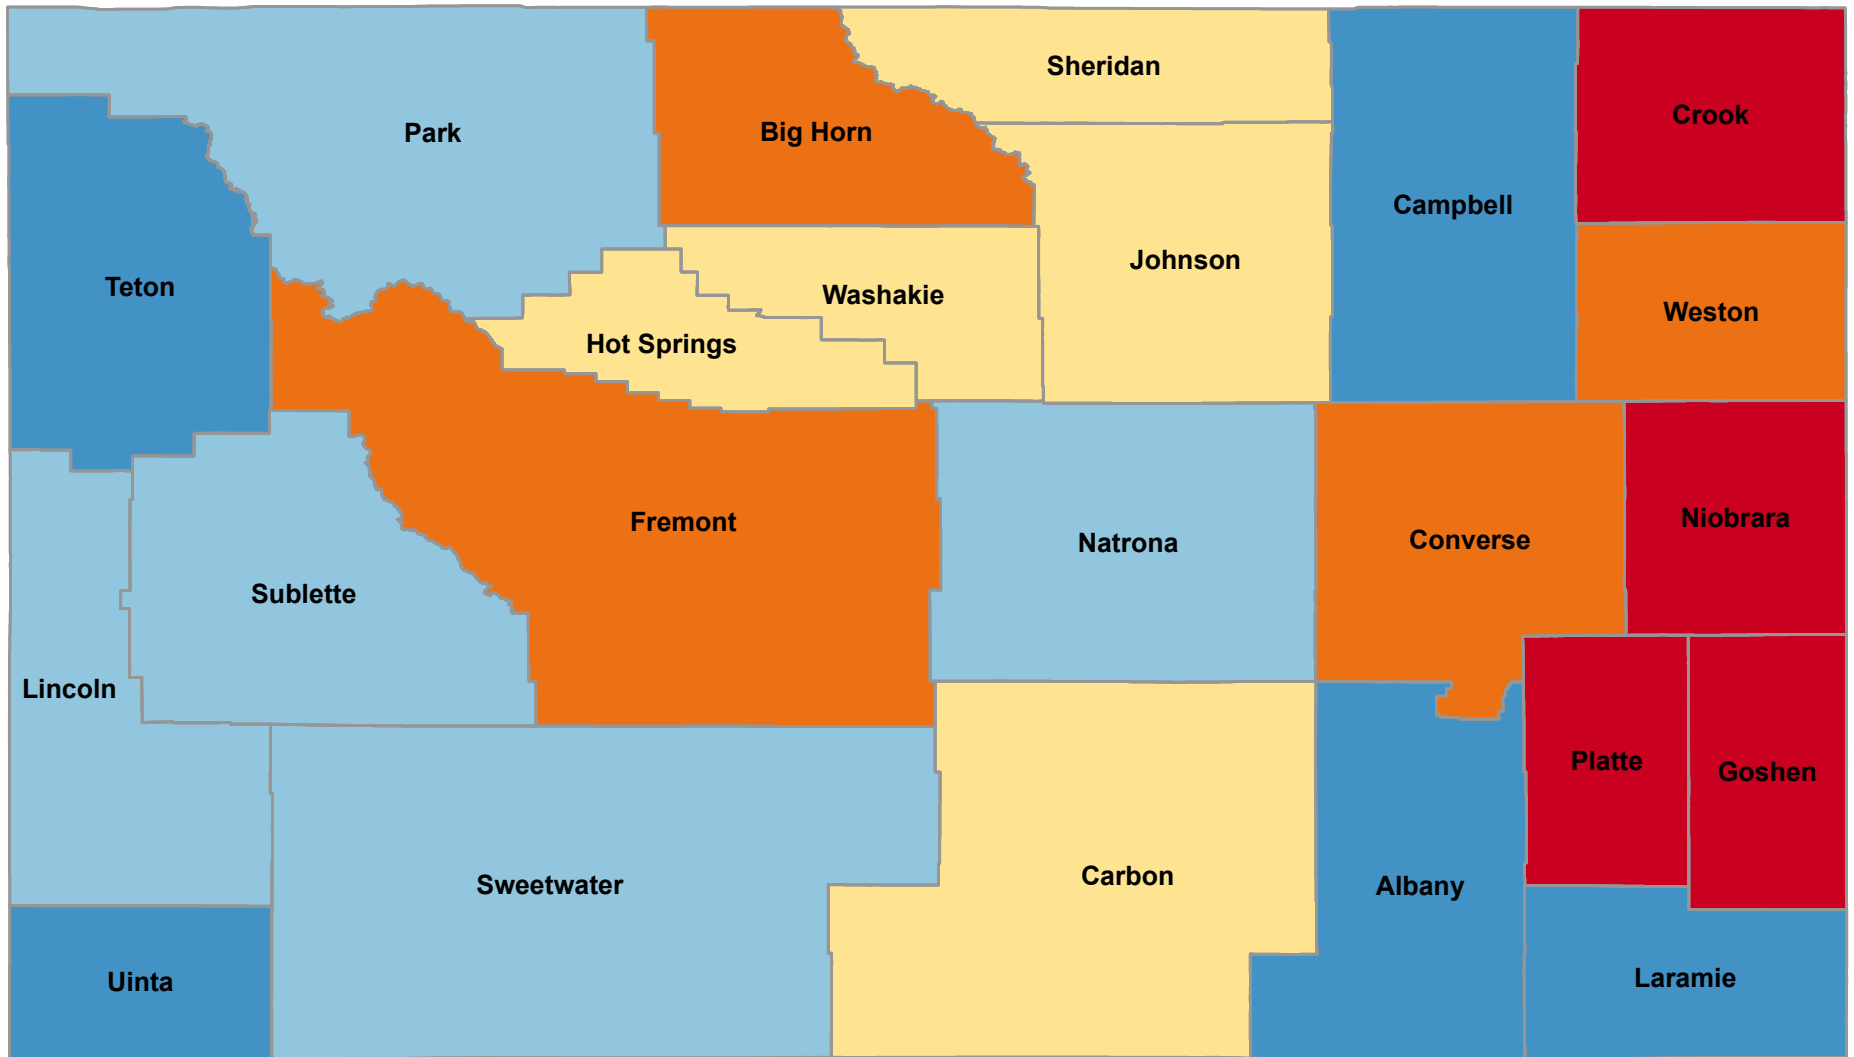

Percentage of Households without Access to Internet (All Ages)

State Average: 13.8%

Source: ACS, 2016-2020

% Household without Access to Internet (All Ages)

<u>Alphabetical Order of County</u>		<u>Ranked High to Low</u>	
Albany	10.86%	Platte	25.12%
Big Horn	20.17%	Niobrara	22.44%
Campbell	8.77%	Goshen	21.38%
Carbon	17.56%	Crook	20.45%
Converse	19.37%	Weston	20.26%
Crook	20.45%	Big Horn	20.17%
Fremont	19.40%	Fremont	19.40%
Goshen	21.38%	Converse	19.37%
Hot Springs	17.97%	Hot Springs	17.97%
Johnson	16.33%	Carbon	17.56%
Laramie	11.06%	Sheridan	17.00%
Lincoln	11.58%	Washakie	16.56%
Natrona	14.02%	Johnson	16.33%
Niobrara	22.44%	Natrona	14.02%
Park	12.71%	Park	12.71%
Platte	25.12%	Sweetwater	12.39%
Sheridan	17.00%	Sublette	11.93%
Sublette	11.93%	Lincoln	11.58%
Sweetwater	12.39%	Laramie	11.06%
Teton	10.37%	Albany	10.86%
Uinta	8.41%	Teton	10.37%
Washakie	16.56%	Campbell	8.77%
Weston	20.26%	Uinta	8.41%