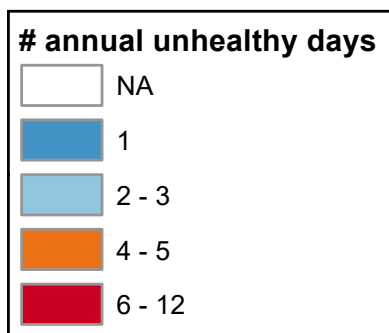

Number of Annual Unhealthy Days for Persons Age 65+ Years (County)

State Total: NA

Source: EPA AirCompare, 2016-2020

Air Pollution: Annual # of Unhealthy Days for 65+ (County)

<u>Alphabetical Order of County</u>		<u>Ranked High to Low</u>	
Albany	9	Sweetwater	12
Big Horn	2	Teton	12
Campbell	3	Albany	9
Carbon	0	Fremont	6
Converse	4	Laramie	5
Crook	N/A	Sublette	5
Fremont	6	Converse	4
Goshen	N/A	Natrona	4
Hot Springs	N/A	Campbell	3
Johnson	0	Big Horn	2
Laramie	5	Park	2
Lincoln	0	Platte	2
Natrona	4	Uinta	2
Niobrara	N/A	Weston	1
Park	2	Carbon	0
Platte	2	Johnson	0
Sheridan	0	Lincoln	0
Sublette	5	Sheridan	0
Sweetwater	12	Crook	N/A
Teton	12	Goshen	N/A
Uinta	2	Hot Springs	N/A
Washakie	N/A	Niobrara	N/A
Weston	1	Washakie	N/A