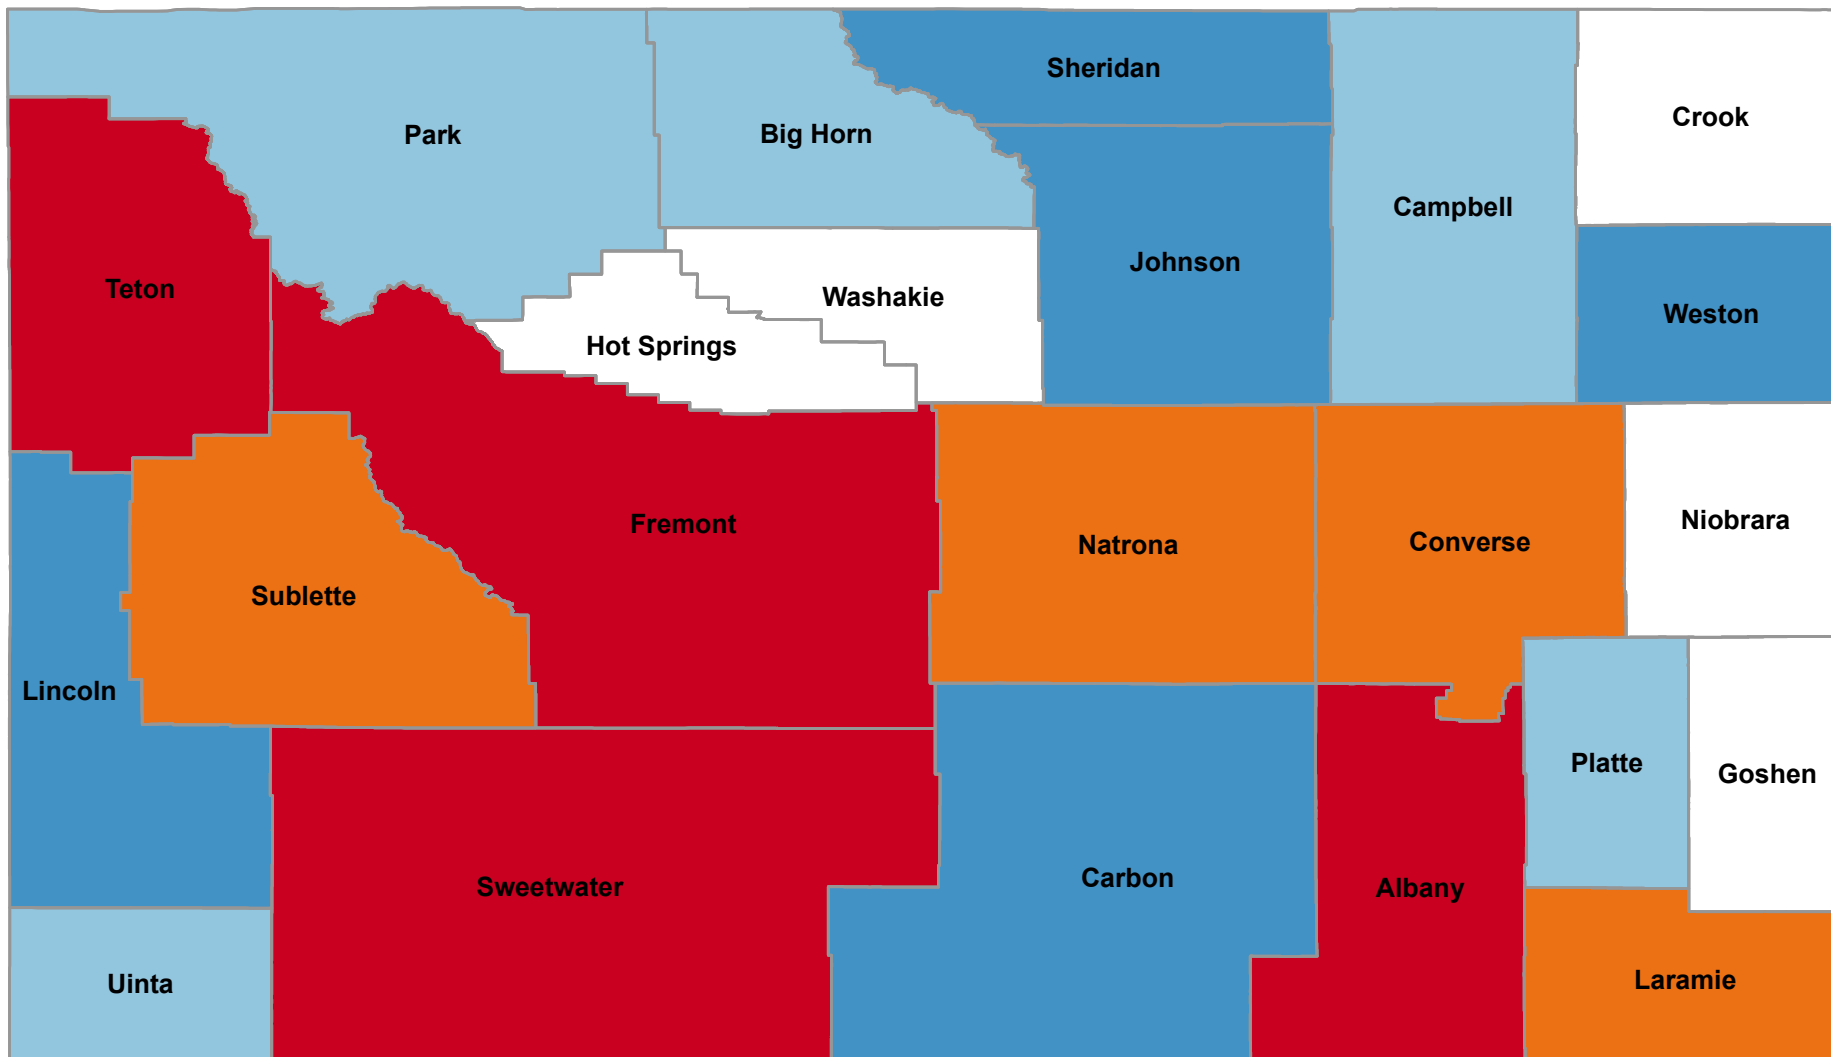

Number of Annual Unhealthy Days for Persons Age 65+ Years (County)

State Total: NA

Source: EPA AirCompare, 2016-2020

Air Pollution: Annual # of Unhealthy Days for 65+ (County)

<u>Alphabetical Order of County</u>		<u>Ranked High to Low</u>	
Albany	9	Sweetwater	12
Big Horn	2	Teton	12
Campbell	3	Albany	9
Carbon	0	Fremont	6
Converse	4	Laramie	5
Crook	N/A	Sublette	5
Fremont	6	Converse	4
Goshen	N/A	Natrona	4
Hot Springs	N/A	Campbell	3
Johnson	0	Big Horn	2
Laramie	5	Park	2
Lincoln	0	Platte	2
Natrona	4	Uinta	2
Niobrara	N/A	Weston	1
Park	2	Carbon	0
Platte	2	Johnson	0
Sheridan	0	Lincoln	0
Sublette	5	Sheridan	0
Sweetwater	12	Crook	N/A
Teton	12	Goshen	N/A
Uinta	2	Hot Springs	N/A
Washakie	N/A	Niobrara	N/A
Weston	1	Washakie	N/A