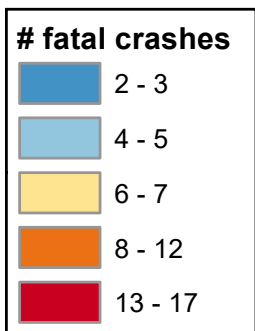

Number of Fatal Crashes Involving Adults Age 60+ Years by County

State Total: 146

Source: FARS, 2016-2020

of Fatal Crashes Involving Adult Age 60+

<u>Alphabetical Order of County</u>		<u>Ranked High to Low</u>	
Albany	7	Laramie	17
Big Horn	3	Carbon	16
Campbell	4	Fremont	14
Carbon	16	Natrona	12
Converse	3	Sweetwater	12
Crook	7	Park	8
Fremont	14	Albany	7
Goshen	3	Crook	7
Hot Springs	2	Sheridan	6
Johnson	4	Lincoln	5
Laramie	17	Teton	5
Lincoln	5	Weston	5
Natrona	12	Campbell	4
Niobrara	2	Johnson	4
Park	8	Platte	4
Platte	4	Big Horn	3
Sheridan	6	Converse	3
Sublette	3	Goshen	3
Sweetwater	12	Sublette	3
Teton	5	Hot Springs	2
Uinta	2	Niobrara	2
Washakie	2	Uinta	2
Weston	5	Washakie	2