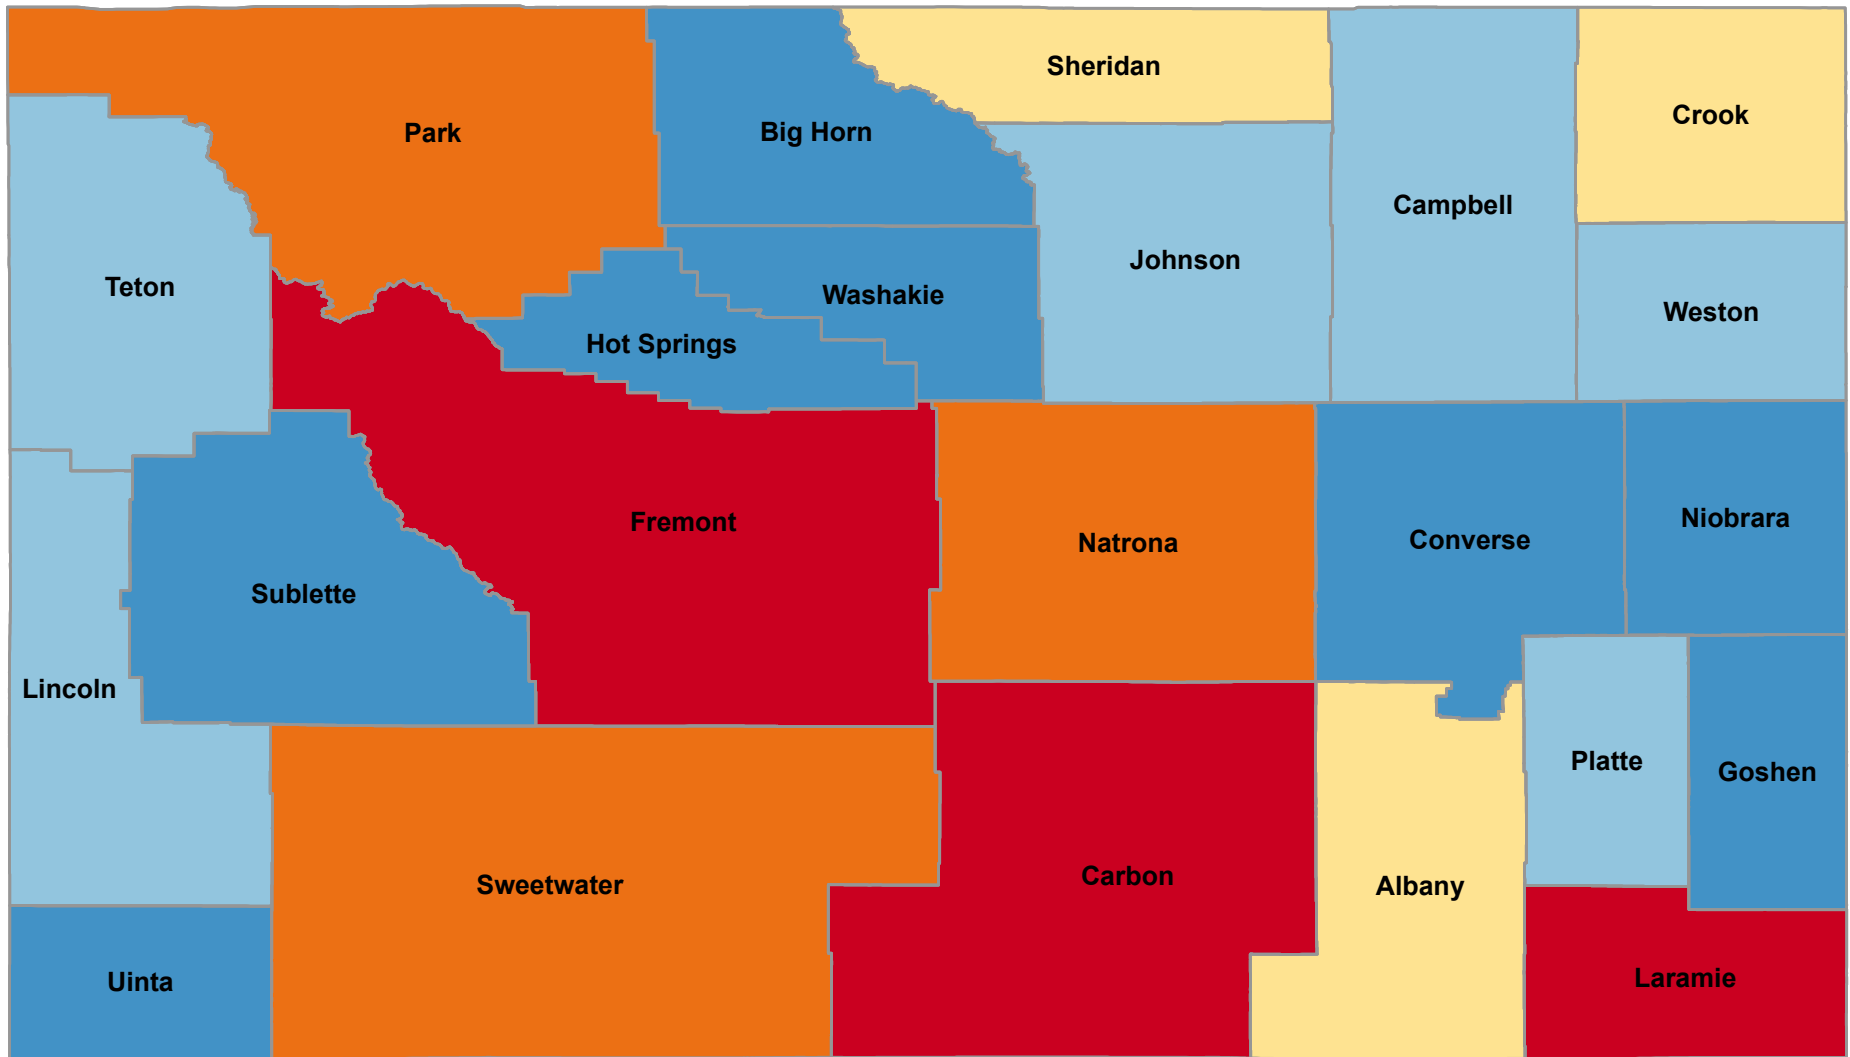

Number of Fatal Crashes Involving Adults Age 60+ Years by County

State Total: 146

Source: FARS, 2016-2020

of Fatal Crashes Involving Adult Age 60+

<u>Alphabetical Order of County</u>		<u>Ranked High to Low</u>	
Albany	7	Laramie	17
Big Horn	3	Carbon	16
Campbell	4	Fremont	14
Carbon	16	Natrona	12
Converse	3	Sweetwater	12
Crook	7	Park	8
Fremont	14	Albany	7
Goshen	3	Crook	7
Hot Springs	2	Sheridan	6
Johnson	4	Lincoln	5
Laramie	17	Teton	5
Lincoln	5	Weston	5
Natrona	12	Campbell	4
Niobrara	2	Johnson	4
Park	8	Platte	4
Platte	4	Big Horn	3
Sheridan	6	Converse	3
Sublette	3	Goshen	3
Sweetwater	12	Sublette	3
Teton	5	Hot Springs	2
Uinta	2	Niobrara	2
Washakie	2	Uinta	2
Weston	5	Washakie	2