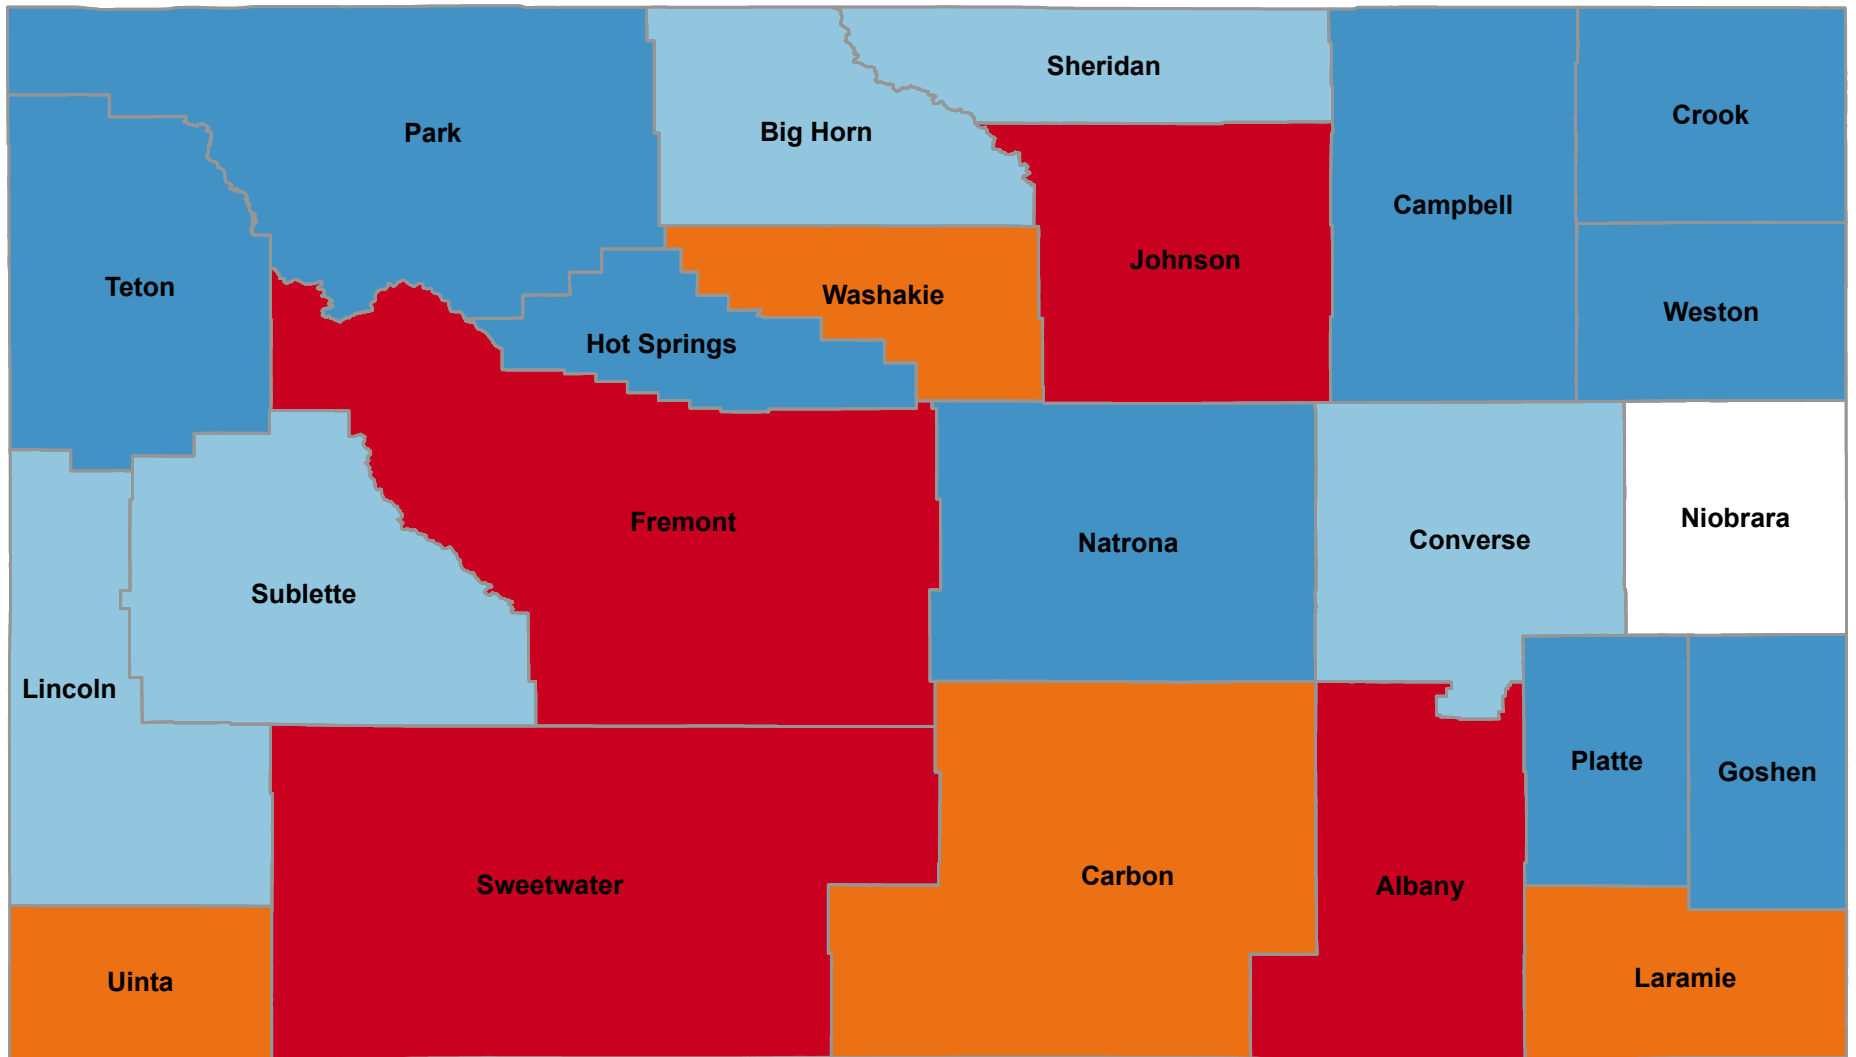

# Percentage of Population Age 65+ Years are Other Race

State Average: 4.1%

Source: ACS, 2016-2020

## % 65+ Who Are Other Race

<b><u>Alphabetical Order of County</u></b>		<b><u>Ranked High to Low</u></b>	
Albany	5.48%	Fremont	12.33%
Big Horn	4.05%	Johnson	5.96%
Campbell	2.51%	Albany	5.48%
Carbon	4.30%	Sweetwater	5.40%
Converse	3.87%	Uinta	5.20%
Crook	0.40%	Washakie	5.01%
Fremont	12.33%	Laramie	4.43%
Goshen	1.57%	Carbon	4.30%
Hot Springs	1.85%	Big Horn	4.05%
Johnson	5.96%	Converse	3.87%
Laramie	4.43%	Sheridan	3.46%
Lincoln	2.83%	Sublette	3.10%
Natrona	2.21%	Lincoln	2.83%
Niobrara	0%	Teton	2.53%
Park	1.84%	Campbell	2.51%
Platte	0.81%	Natrona	2.21%
Sheridan	3.46%	Hot Springs	1.85%
Sublette	3.10%	Park	1.84%
Sweetwater	5.40%	Goshen	1.57%
Teton	2.53%	Platte	0.81%
Uinta	5.20%	Crook	0.40%
Washakie	5.01%	Weston	0.07%
Weston	0.07%	Niobrara	0%