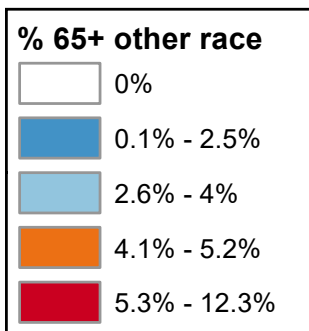

# Percentage of Population Age 65+ Years are Other Race

State Average: 4.1%

Source: ACS, 2016-2020

## % 65+ Who Are Other Race

<b><u>Alphabetical Order of County</u></b>		<b><u>Ranked High to Low</u></b>	
Albany	5.48%	Fremont	12.33%
Big Horn	4.05%	Johnson	5.96%
Campbell	2.51%	Albany	5.48%
Carbon	4.30%	Sweetwater	5.40%
Converse	3.87%	Uinta	5.20%
Crook	0.40%	Washakie	5.01%
Fremont	12.33%	Laramie	4.43%
Goshen	1.57%	Carbon	4.30%
Hot Springs	1.85%	Big Horn	4.05%
Johnson	5.96%	Converse	3.87%
Laramie	4.43%	Sheridan	3.46%
Lincoln	2.83%	Sublette	3.10%
Natrona	2.21%	Lincoln	2.83%
Niobrara	0%	Teton	2.53%
Park	1.84%	Campbell	2.51%
Platte	0.81%	Natrona	2.21%
Sheridan	3.46%	Hot Springs	1.85%
Sublette	3.10%	Park	1.84%
Sweetwater	5.40%	Goshen	1.57%
Teton	2.53%	Platte	0.81%
Uinta	5.20%	Crook	0.40%
Washakie	5.01%	Weston	0.07%
Weston	0.07%	Niobrara	0%