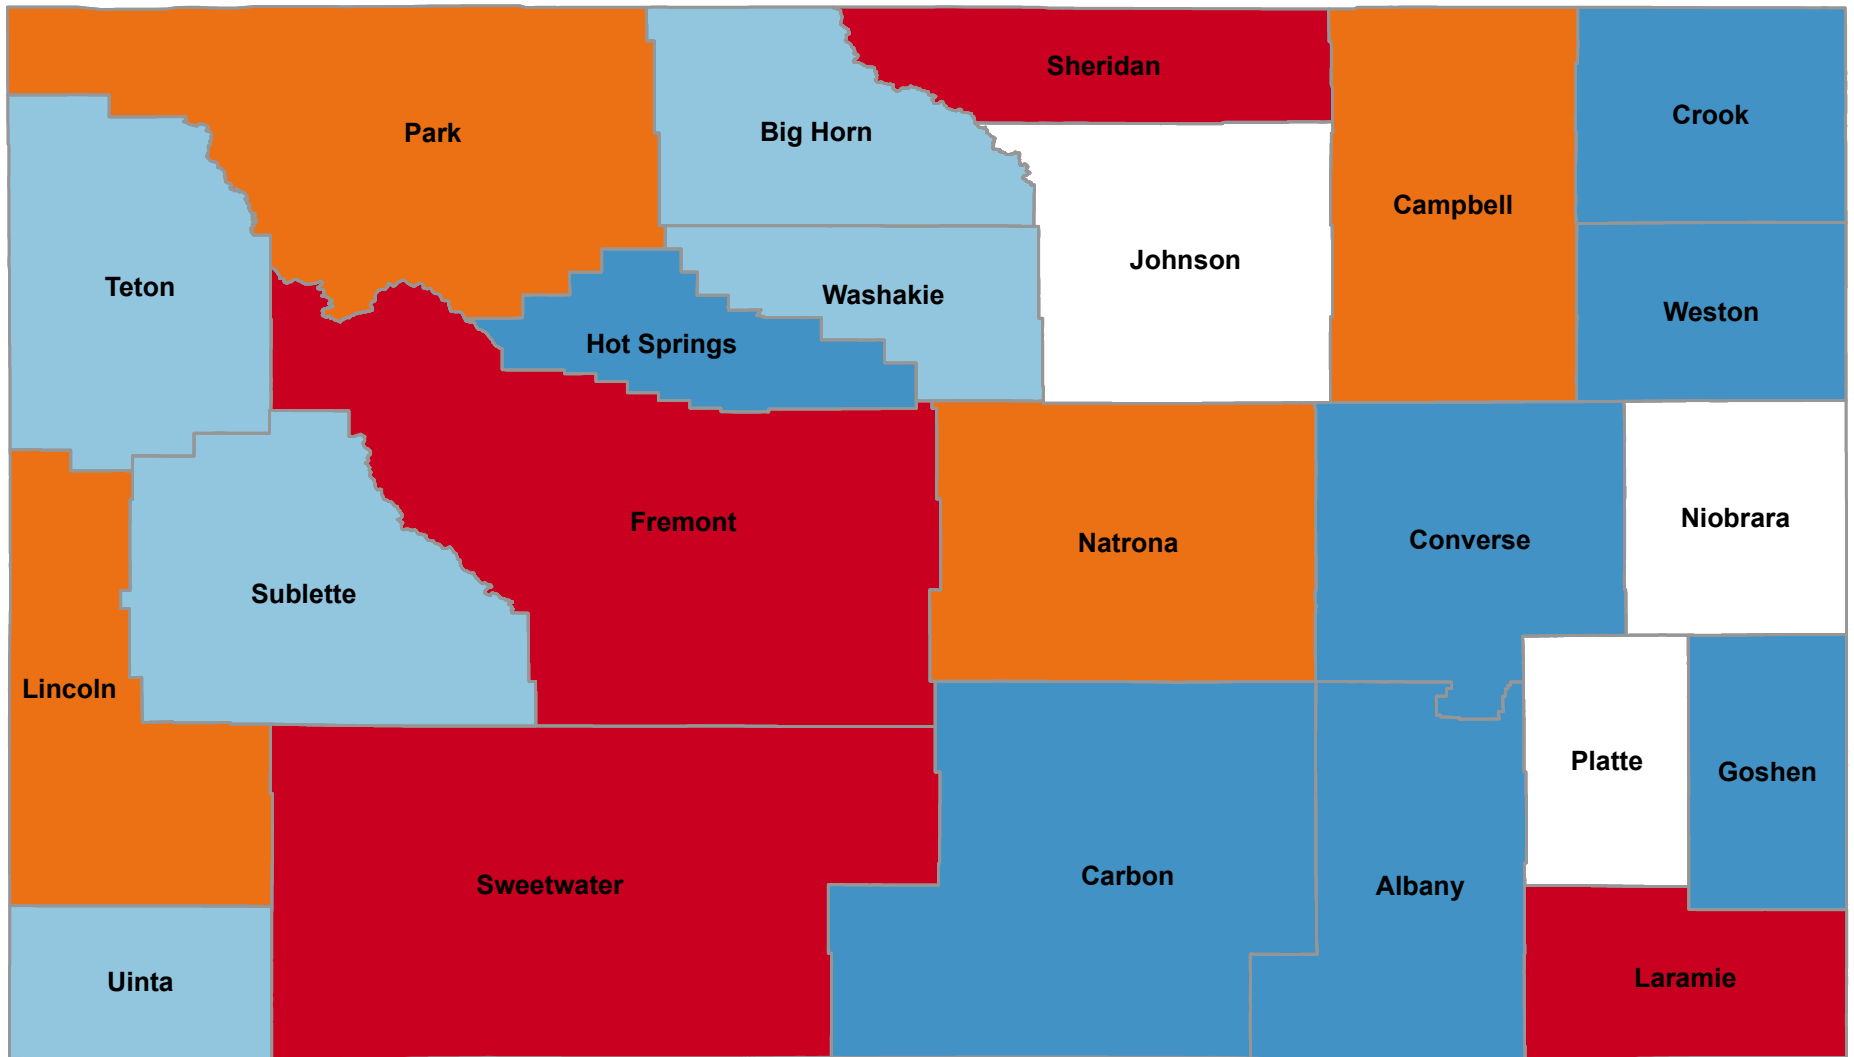

### Number of 55+ Native American or Alaskan Natives in County

State Total: 2,430

Source: ACS, 2016-2020

## # 55+ Who Are Native American/Alaskan

<u><b>Alphabetical Order of County</b></u>		<u><b>Ranked High to Low</b></u>	
Albany	24	Fremont	1,351
Big Horn	34	Sheridan	202
Campbell	51	Laramie	196
Carbon	23	Sweetwater	142
Converse	14	Natrona	90
Crook	3	Park	88
Fremont	1,351	Campbell	51
Goshen	18	Lincoln	46
Hot Springs	22	Uinta	40
Johnson	0	Big Horn	34
Laramie	196	Sublette	30
Lincoln	46	Washakie	29
Natrona	90	Teton	26
Niobrara	0	Albany	24
Park	88	Carbon	23
Platte	0	Hot Springs	22
Sheridan	202	Goshen	18
Sublette	30	Converse	14
Sweetwater	142	Crook	3
Teton	26	Weston	1
Uinta	40	Johnson	0
Washakie	29	Niobrara	0
Weston	1	Platte	0