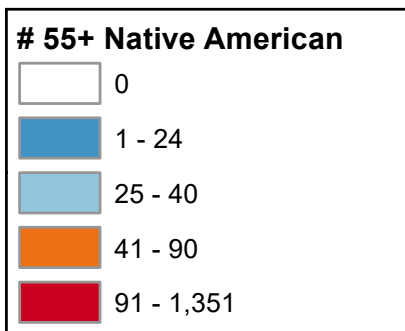

### Number of 55+ Native American or Alaskan Natives in County

State Total: 2,430

Source: ACS, 2016-2020

## # 55+ Who Are Native American/Alaskan

<u><b>Alphabetical Order of County</b></u>		<u><b>Ranked High to Low</b></u>	
Albany	24	Fremont	1,351
Big Horn	34	Sheridan	202
Campbell	51	Laramie	196
Carbon	23	Sweetwater	142
Converse	14	Natrona	90
Crook	3	Park	88
Fremont	1,351	Campbell	51
Goshen	18	Lincoln	46
Hot Springs	22	Uinta	40
Johnson	0	Big Horn	34
Laramie	196	Sublette	30
Lincoln	46	Washakie	29
Natrona	90	Teton	26
Niobrara	0	Albany	24
Park	88	Carbon	23
Platte	0	Hot Springs	22
Sheridan	202	Goshen	18
Sublette	30	Converse	14
Sweetwater	142	Crook	3
Teton	26	Weston	1
Uinta	40	Johnson	0
Washakie	29	Niobrara	0
Weston	1	Platte	0