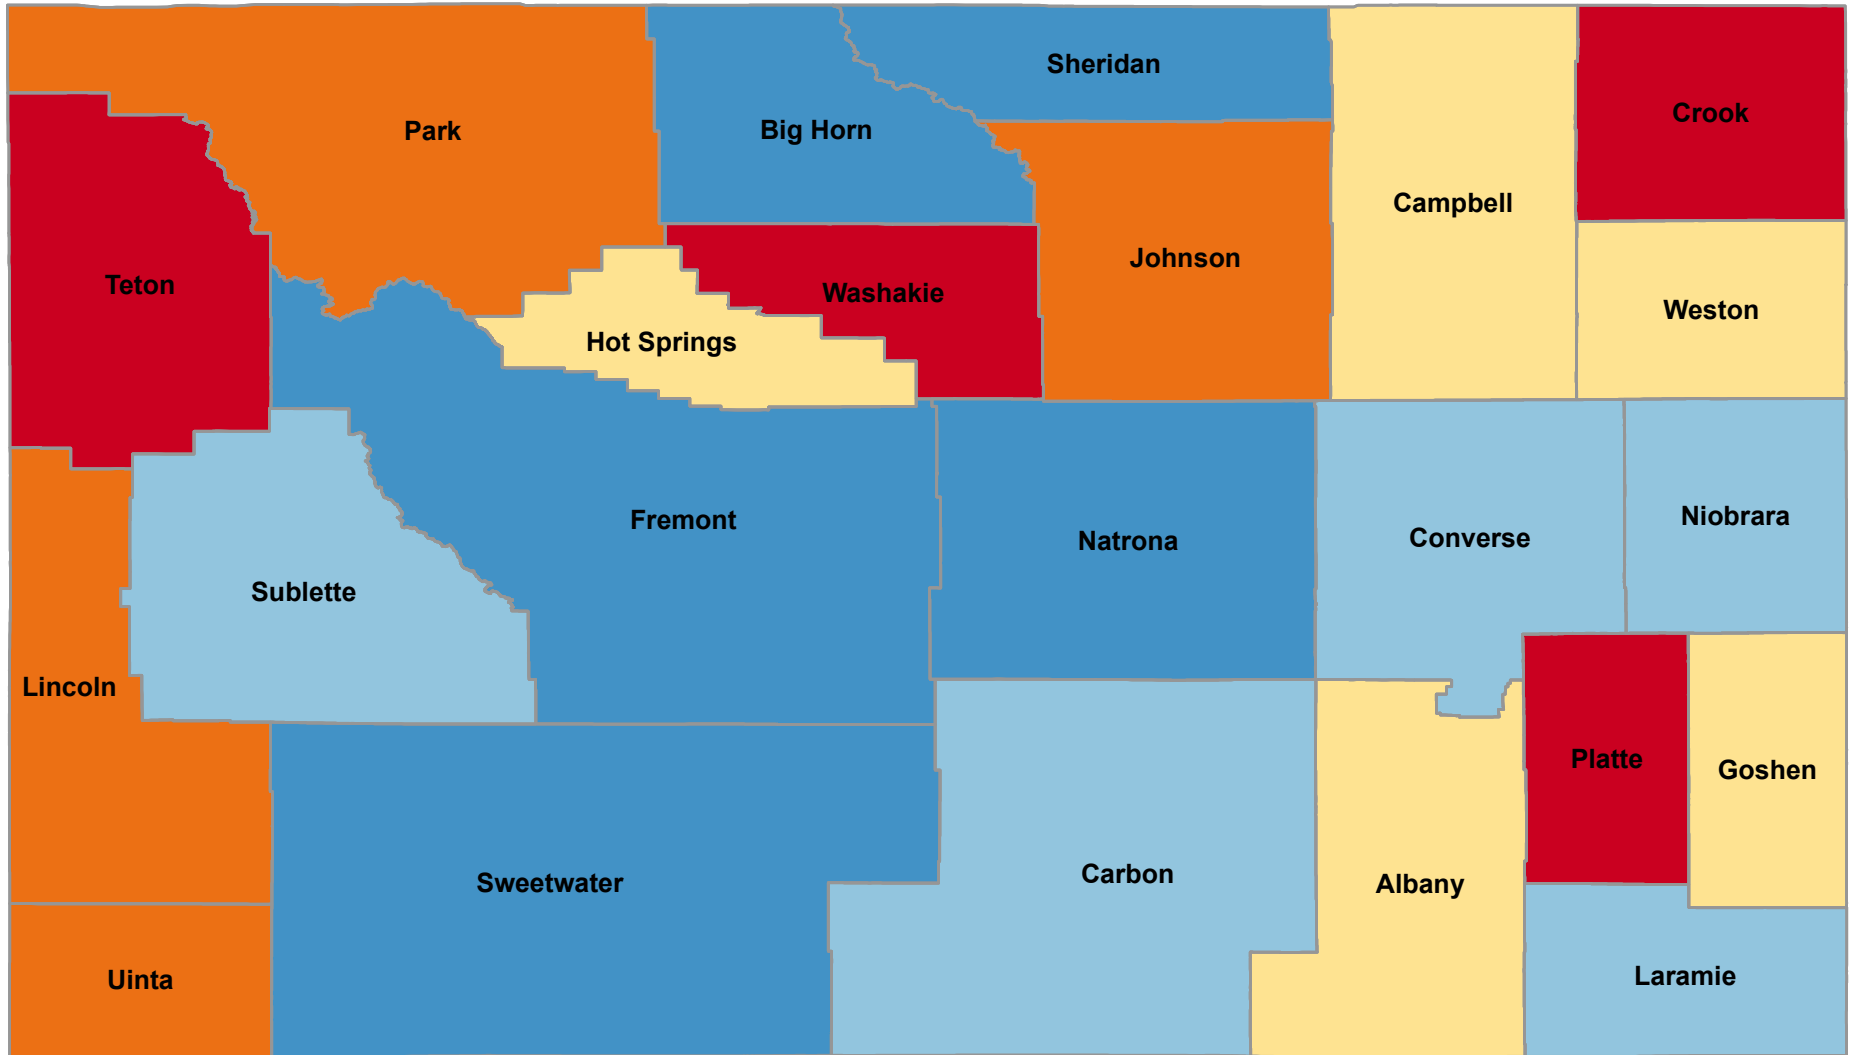

Percentage of Population Age 65+ Years Married

State Average: 60.7%

Source: ACS, 2016-2020

% 65+ Population Who Are Married

<u>Alphabetical Order of County</u>		<u>Ranked High to Low</u>	
Albany	62.81%	Teton	74.43%
Big Horn	51.40%	Platte	72.21%
Campbell	65.25%	Washakie	72.09%
Carbon	62.71%	Crook	68.18%
Converse	60.85%	Johnson	68.17%
Crook	68.18%	Park	66.06%
Fremont	51.07%	Lincoln	65.81%
Goshen	62.98%	Uinta	65.55%
Hot Springs	64.22%	Campbell	65.25%
Johnson	68.17%	Weston	64.70%
Laramie	60.18%	Hot Springs	64.22%
Lincoln	65.81%	Goshen	62.98%
Natrona	51.98%	Albany	62.81%
Niobrara	61.31%	Sublette	62.76%
Park	66.06%	Carbon	62.71%
Platte	72.21%	Niobrara	61.31%
Sheridan	59.76%	Converse	60.85%
Sublette	62.76%	Laramie	60.18%
Sweetwater	54.37%	Sheridan	59.76%
Teton	74.43%	Sweetwater	54.37%
Uinta	65.55%	Natrona	51.98%
Washakie	72.09%	Big Horn	51.40%
Weston	64.70%	Fremont	51.07%