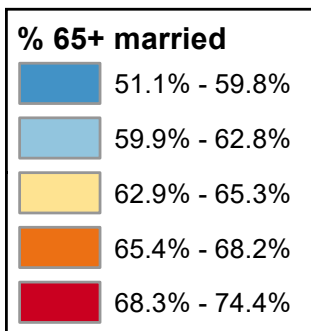

Percentage of Population Age 65+ Years Married

State Average: 60.7%

Source: ACS, 2016-2020

% 65+ Population Who Are Married

<u>Alphabetical Order of County</u>		<u>Ranked High to Low</u>	
Albany	62.81%	Teton	74.43%
Big Horn	51.40%	Platte	72.21%
Campbell	65.25%	Washakie	72.09%
Carbon	62.71%	Crook	68.18%
Converse	60.85%	Johnson	68.17%
Crook	68.18%	Park	66.06%
Fremont	51.07%	Lincoln	65.81%
Goshen	62.98%	Uinta	65.55%
Hot Springs	64.22%	Campbell	65.25%
Johnson	68.17%	Weston	64.70%
Laramie	60.18%	Hot Springs	64.22%
Lincoln	65.81%	Goshen	62.98%
Natrona	51.98%	Albany	62.81%
Niobrara	61.31%	Sublette	62.76%
Park	66.06%	Carbon	62.71%
Platte	72.21%	Niobrara	61.31%
Sheridan	59.76%	Converse	60.85%
Sublette	62.76%	Laramie	60.18%
Sweetwater	54.37%	Sheridan	59.76%
Teton	74.43%	Sweetwater	54.37%
Uinta	65.55%	Natrona	51.98%
Washakie	72.09%	Big Horn	51.40%
Weston	64.70%	Fremont	51.07%