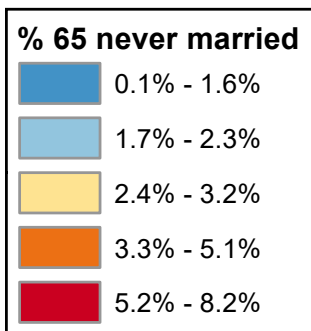

Percentage of Population Age 65+ Years Never Married

State Average: 3.3%

Source: ACS, 2016-2020

% 65+ Population Who Are Never Married

<u>Alphabetical Order of County</u>		<u>Ranked High to Low</u>	
Albany	2.50%	Sublette	8.19%
Big Horn	4.89%	Niobrara	7.93%
Campbell	3.15%	Fremont	6.08%
Carbon	3.04%	Sheridan	6.02%
Converse	4.38%	Platte	5.13%
Crook	1.60%	Big Horn	4.89%
Fremont	6.08%	Converse	4.38%
Goshen	2.91%	Natrona	3.57%
Hot Springs	2.26%	Campbell	3.15%
Johnson	1.33%	Carbon	3.04%
Laramie	2.34%	Goshen	2.91%
Lincoln	2.05%	Sweetwater	2.70%
Natrona	3.57%	Albany	2.50%
Niobrara	7.93%	Laramie	2.34%
Park	2.16%	Teton	2.27%
Platte	5.13%	Hot Springs	2.26%
Sheridan	6.02%	Park	2.16%
Sublette	8.19%	Lincoln	2.05%
Sweetwater	2.70%	Crook	1.60%
Teton	2.27%	Johnson	1.33%
Uinta	0.10%	Weston	1.21%
Washakie	0.70%	Washakie	0.70%
Weston	1.21%	Uinta	0.10%