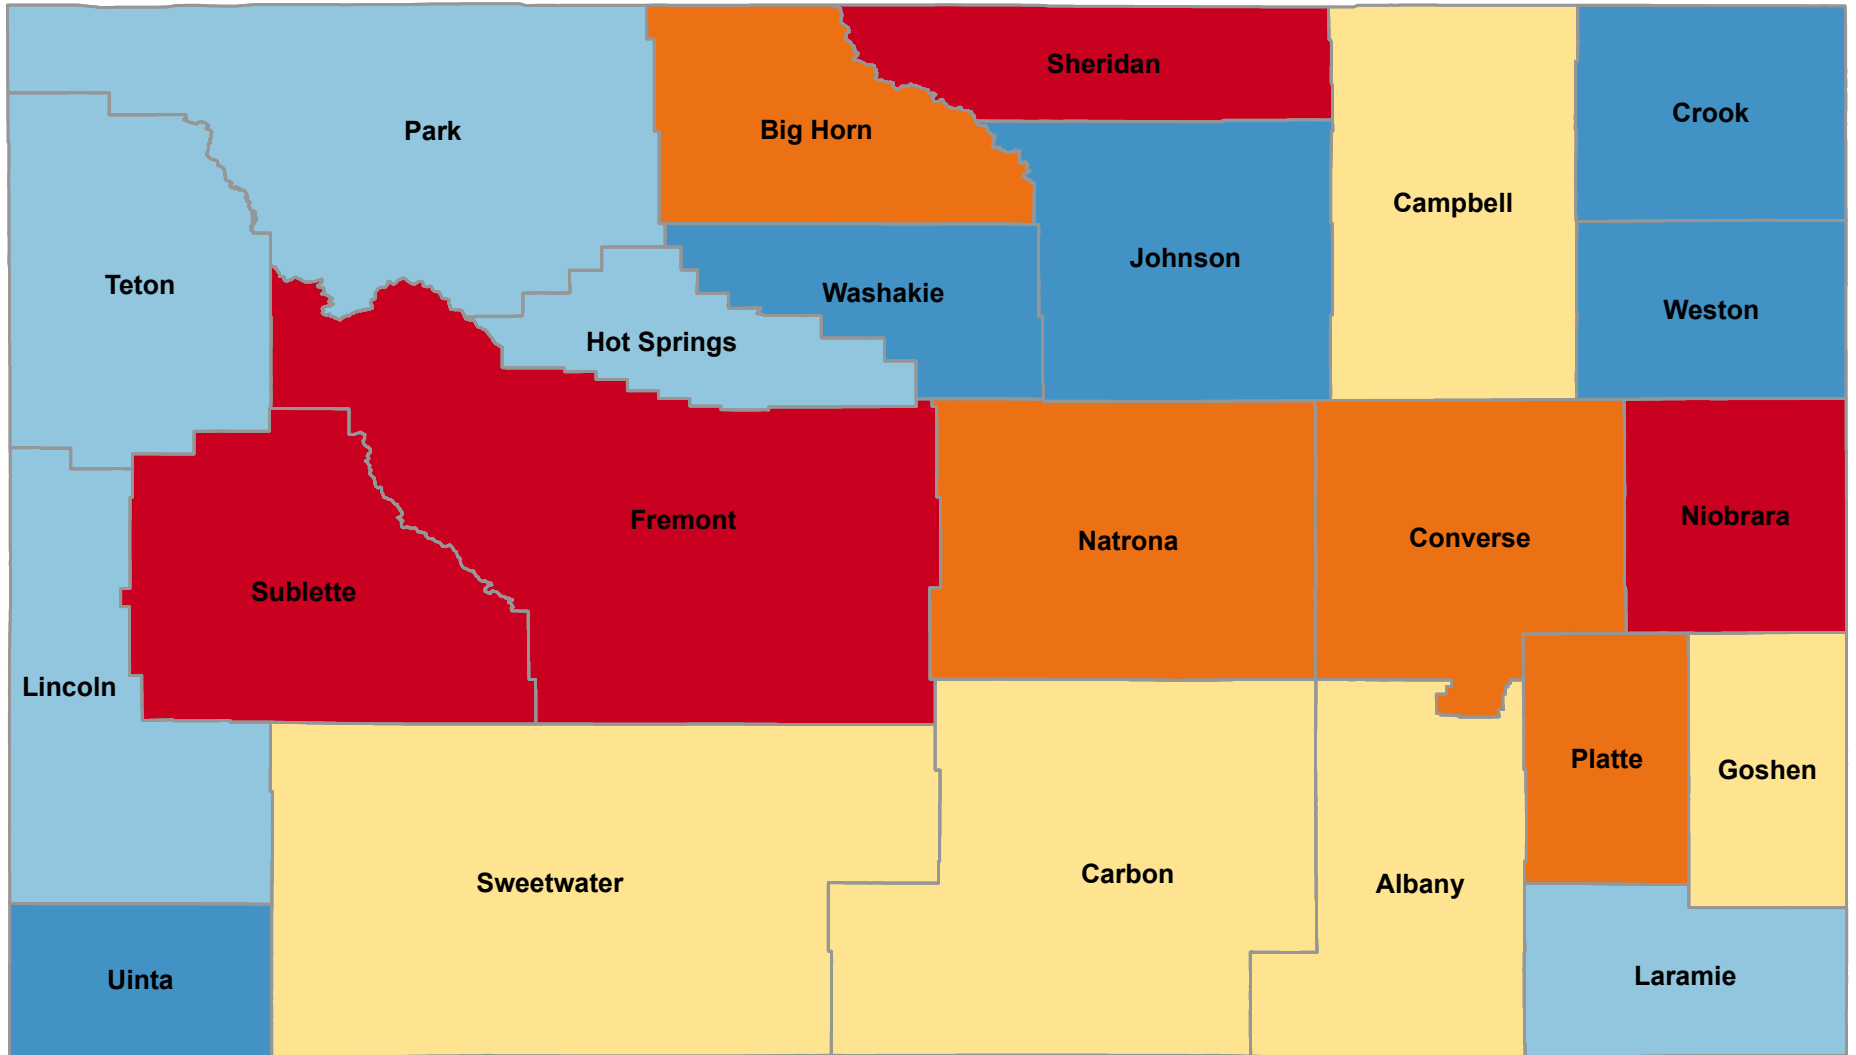

Percentage of Population Age 65+ Years Never Married

State Average: 3.3%

Source: ACS, 2016-2020

% 65+ Population Who Are Never Married

<u>Alphabetical Order of County</u>		<u>Ranked High to Low</u>	
Albany	2.50%	Sublette	8.19%
Big Horn	4.89%	Niobrara	7.93%
Campbell	3.15%	Fremont	6.08%
Carbon	3.04%	Sheridan	6.02%
Converse	4.38%	Platte	5.13%
Crook	1.60%	Big Horn	4.89%
Fremont	6.08%	Converse	4.38%
Goshen	2.91%	Natrona	3.57%
Hot Springs	2.26%	Campbell	3.15%
Johnson	1.33%	Carbon	3.04%
Laramie	2.34%	Goshen	2.91%
Lincoln	2.05%	Sweetwater	2.70%
Natrona	3.57%	Albany	2.50%
Niobrara	7.93%	Laramie	2.34%
Park	2.16%	Teton	2.27%
Platte	5.13%	Hot Springs	2.26%
Sheridan	6.02%	Park	2.16%
Sublette	8.19%	Lincoln	2.05%
Sweetwater	2.70%	Crook	1.60%
Teton	2.27%	Johnson	1.33%
Uinta	0.10%	Weston	1.21%
Washakie	0.70%	Washakie	0.70%
Weston	1.21%	Uinta	0.10%