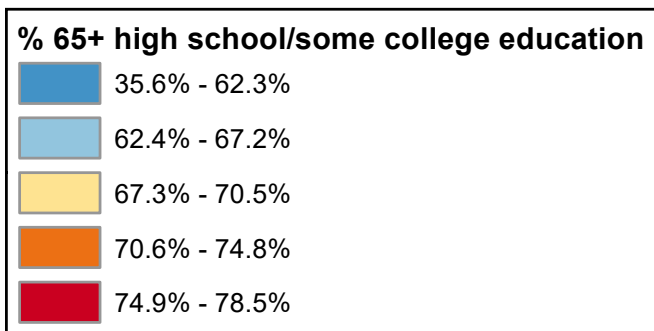

# Percentage of Population Age 65+ Years with High School or Some College Education

State Average: 64.1%

Source: ACS, 2016-2020

## % 65+ Population with High School or Some College

<u><b>Alphabetical Order of County</b></u>		<u><b>Ranked High to Low</b></u>	
Albany	35.58%	Sublette	78.54%
Big Horn	67.23%	Weston	77.98%
Campbell	70.53%	Hot Springs	75.83%
Carbon	66.85%	Platte	75.32%
Converse	67.68%	Washakie	74.77%
Crook	68.91%	Sweetwater	74.55%
Fremont	62.75%	Uinta	73.29%
Goshen	67.94%	Niobrara	71.10%
Hot Springs	75.83%	Campbell	70.53%
Johnson	53.39%	Crook	68.91%
Laramie	63.87%	Lincoln	68.61%
Lincoln	68.61%	Goshen	67.94%
Natrona	65.11%	Converse	67.68%
Niobrara	71.10%	Big Horn	67.23%
Park	60.90%	Carbon	66.85%
Platte	75.32%	Natrona	65.11%
Sheridan	62.30%	Laramie	63.87%
Sublette	78.54%	Fremont	62.75%
Sweetwater	74.55%	Sheridan	62.30%
Teton	39.64%	Park	60.90%
Uinta	73.29%	Johnson	53.39%
Washakie	74.77%	Teton	39.64%
Weston	77.98%	Albany	35.58%