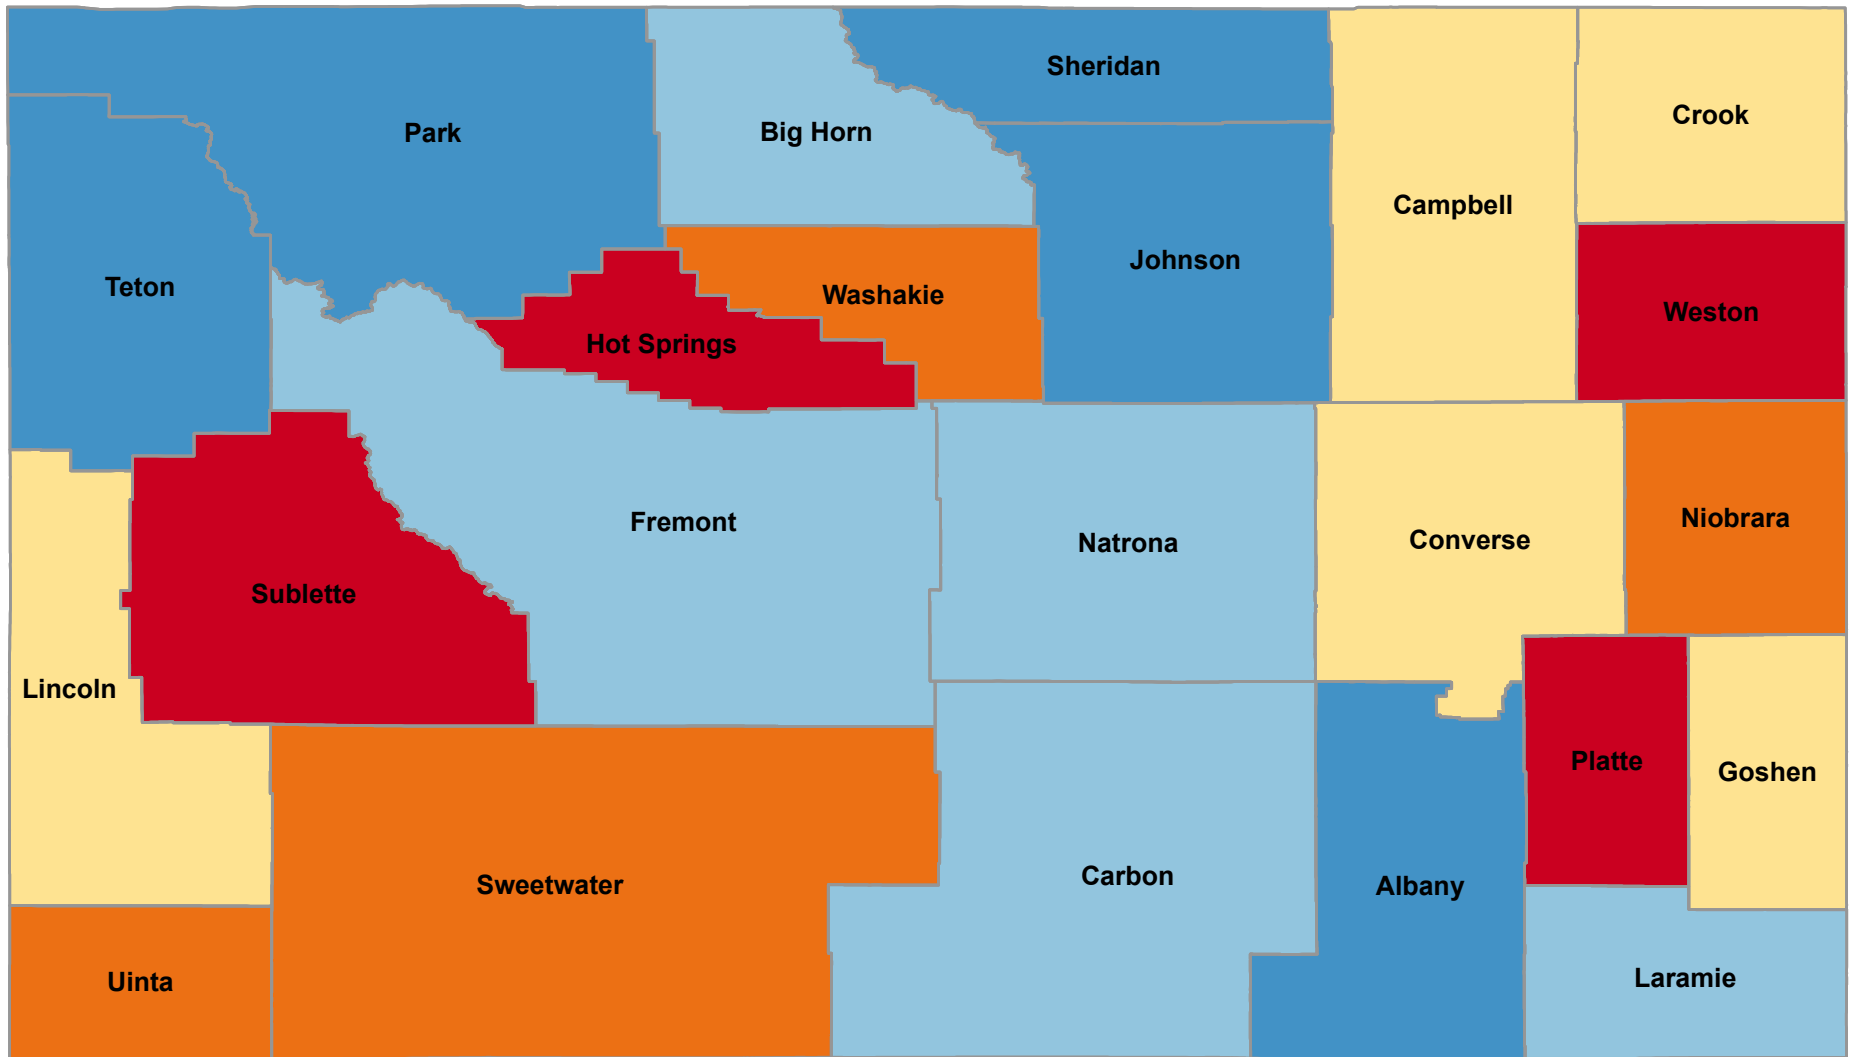

# Percentage of Population Age 65+ Years with High School or Some College Education

State Average: 64.1%

Source: ACS, 2016-2020

## % 65+ Population with High School or Some College

<u><b>Alphabetical Order of County</b></u>		<u><b>Ranked High to Low</b></u>	
Albany	35.58%	Sublette	78.54%
Big Horn	67.23%	Weston	77.98%
Campbell	70.53%	Hot Springs	75.83%
Carbon	66.85%	Platte	75.32%
Converse	67.68%	Washakie	74.77%
Crook	68.91%	Sweetwater	74.55%
Fremont	62.75%	Uinta	73.29%
Goshen	67.94%	Niobrara	71.10%
Hot Springs	75.83%	Campbell	70.53%
Johnson	53.39%	Crook	68.91%
Laramie	63.87%	Lincoln	68.61%
Lincoln	68.61%	Goshen	67.94%
Natrona	65.11%	Converse	67.68%
Niobrara	71.10%	Big Horn	67.23%
Park	60.90%	Carbon	66.85%
Platte	75.32%	Natrona	65.11%
Sheridan	62.30%	Laramie	63.87%
Sublette	78.54%	Fremont	62.75%
Sweetwater	74.55%	Sheridan	62.30%
Teton	39.64%	Park	60.90%
Uinta	73.29%	Johnson	53.39%
Washakie	74.77%	Teton	39.64%
Weston	77.98%	Albany	35.58%