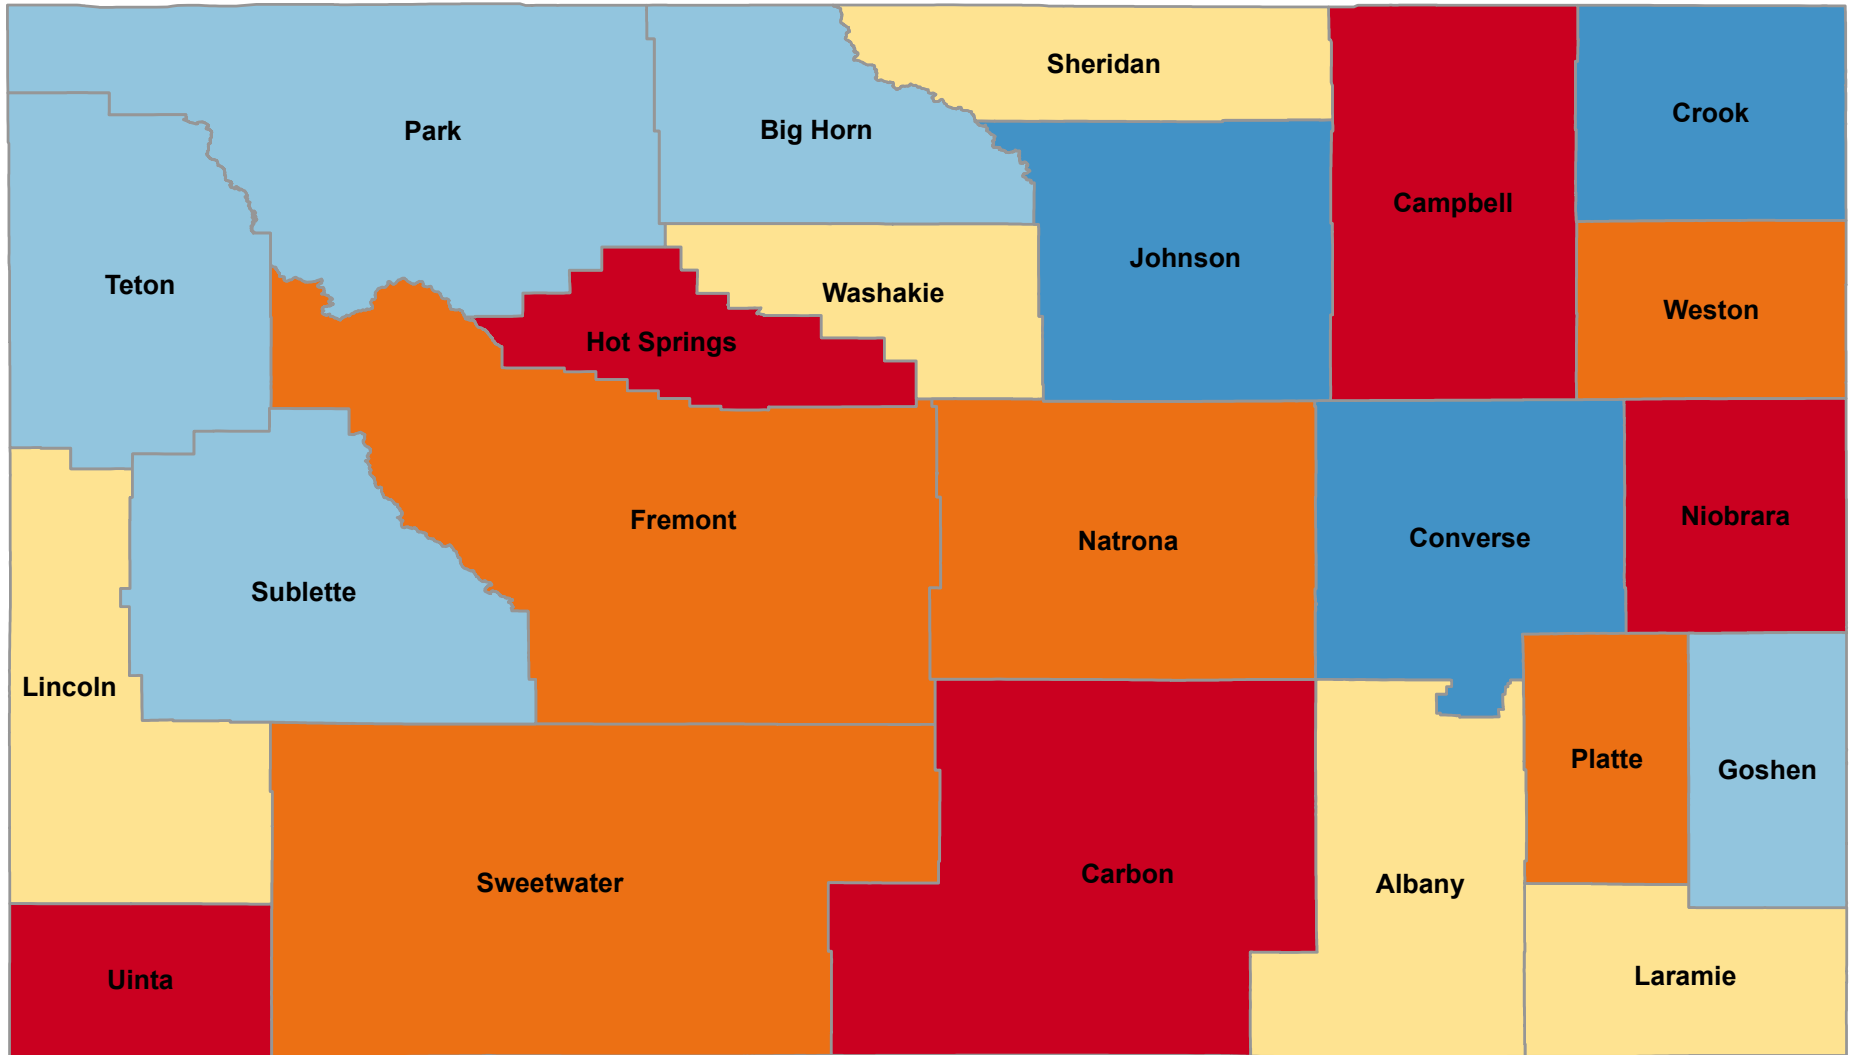

Life Expectancy at Birth

State Average: 78.1

Source: RWJF, 2020

Life Expectancy at Birth

<u>Alphabetical Order of County</u>		<u>Ranked High to Low</u>	
Albany	80.8	Teton	86.7
Big Horn	76.4	Sublette	81.2
Campbell	77.4	Albany	80.8
Carbon	78.5	Weston	80.7
Converse	79.1	Park	80.5
Crook	78.8	Johnson	79.9
Fremont	73.0	Converse	79.1
Goshen	77.9	Sheridan	79.1
Hot Springs	72.3	Lincoln	79.0
Johnson	79.9	Crook	78.8
Laramie	78.0	Washakie	78.8
Lincoln	79.0	Niobrara	78.7
Natrona	76.6	Carbon	78.5
Niobrara	78.7	Laramie	78.0
Park	80.5	Goshen	77.9
Platte	76.6	Campbell	77.4
Sheridan	79.1	Uinta	77.0
Sublette	81.2	Natrona	76.6
Sweetwater	76.5	Platte	76.6
Teton	86.7	Sweetwater	76.5
Uinta	77.0	Big Horn	76.4
Washakie	78.8	Fremont	73.0
Weston	80.7	Hot Springs	72.3