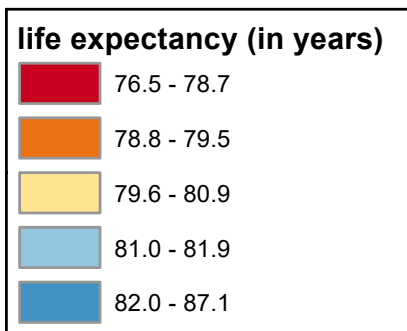

Life Expectancy at Birth

State Average: 78.1

Source: RWJF, 2020

Life Expectancy at Birth

<u>Alphabetical Order of County</u>		<u>Ranked High to Low</u>	
Albany	80.8	Teton	86.7
Big Horn	76.4	Sublette	81.2
Campbell	77.4	Albany	80.8
Carbon	78.5	Weston	80.7
Converse	79.1	Park	80.5
Crook	78.8	Johnson	79.9
Fremont	73.0	Converse	79.1
Goshen	77.9	Sheridan	79.1
Hot Springs	72.3	Lincoln	79.0
Johnson	79.9	Crook	78.8
Laramie	78.0	Washakie	78.8
Lincoln	79.0	Niobrara	78.7
Natrona	76.6	Carbon	78.5
Niobrara	78.7	Laramie	78.0
Park	80.5	Goshen	77.9
Platte	76.6	Campbell	77.4
Sheridan	79.1	Uinta	77.0
Sublette	81.2	Natrona	76.6
Sweetwater	76.5	Platte	76.6
Teton	86.7	Sweetwater	76.5
Uinta	77.0	Big Horn	76.4
Washakie	78.8	Fremont	73.0
Weston	80.7	Hot Springs	72.3