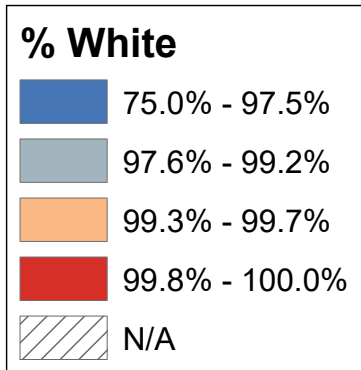

Percentage of Population Age 65+ Years White

State Average: 97.7%

Source: ACS, 2012-2016

Manchester Neighborhoods

Nashua Neighborhoods

% White

Acworth	95.78%	Dalton	98.79%	Haverhill	99.36%	Nelson	100.00%	South Hampton	100.00%	Manchester	
Albany	100.00%	Danbury	96.13%	Hebron	98.66%	New Boston	100.00%	Springfield	99.53%	Central Manchester	98.10%
Alexandria	98.94%	Danville	96.14%	Henniker	100.00%	New Castle	97.80%	Stark	100.00%	Manchester: West	94.32%
Allenstown	100.00%	Deerfield	100.00%	Hill	100.00%	New Durham	100.00%	Stewartstown	97.01%	Manchester: South	98.90%
Alstead	100.00%	Deering	100.00%	Hillsborough	100.00%	New Hampton	96.98%	Stoddard	96.84%	Manchester: North	93.26%
Alton	100.00%	Derry	99.52%	Hinsdale	99.06%	New Ipswich	100.00%	Strafford	100.00%	Manchester: East	98.05%
Amherst	100.00%	Dorchester	95.12%	Holderness	92.04%	New London	99.74%	Stratford	98.72%		
Andover	100.00%	Dover	95.99%	Hollis	98.81%	Newbury	99.16%	Stratham	98.75%	Nashua	
Antrim	91.91%	Dublin	99.27%	Hooksett	96.35%	Newfields	97.86%	Sugar Hill	100.00%	Nashua: Zip 03060	88.75%
Ashland	97.53%	Dummer	98.75%	Hopkinton	99.33%	Newington	95.98%	Sullivan	100.00%	Nashua: Zip 03062	91.72%
Atkinson	98.37%	Dunbarton	100.00%	Hudson	93.77%	Newmarket	94.83%	Sunapee	100.00%	Nashua: Zip 03063	96.93%
Auburn	97.69%	Durham	97.69%	Jackson	100.00%	Newport	99.39%	Surry	98.82%	Nashua: Zip 03064	98.72%
Barnstead	100.00%	East Kingston	100.00%	Jaffrey	98.75%	Newton	90.83%	Sutton	100.00%		
Barrington	98.88%	Easton	100.00%	Jefferson	100.00%	North Hampton	97.92%	Swanzey	96.73%		
Bartlett	100.00%	Eaton	100.00%	Keene	98.28%	Northfield	100.00%	Tamworth	100.00%		
Bath	99.17%	Effingham	100.00%	Kensington	98.48%	Northumberland	98.00%	Temple	100.00%		
Bedford	96.67%	Ellsworth	100.00%	Kingston	94.99%	Northwood	93.86%	Thornton	98.32%	Unincorporated Places	
Belmont	100.00%	Enfield	100.00%	Laconia	99.41%	Nottingham	98.55%	Tilton	97.17%	<i>Atkinson and Gilmanton Academy Grant</i>	
Bennington	100.00%	Epping	96.05%	Lancaster	99.54%	Orange	100.00%	Troy	100.00%	<i>Bean's Grant</i>	
Benton	92.05%	Epsom	100.00%	Landaff	99.07%	Orford	93.16%	Tuftonboro	100.00%	<i>Bean's Purchase</i>	
Berlin	97.88%	Errol	100.00%	Langdon	97.62%	Ossipee	99.44%	Unity	96.67%	<i>Cambridge</i>	
Bethlehem	100.00%	Exeter	98.72%	Lebanon	98.49%	Pelham	97.19%	Wakefield	100.00%	<i>Chandler's Purchase</i>	
Boscawen	98.50%	Farmington	100.00%	Lee	100.00%	Pembroke	97.77%	Walpole	100.00%	<i>Crawford's Purchase</i>	
Bow	96.95%	Fitzwilliam	99.10%	Lempster	100.00%	Peterborough	97.53%	Warner	98.80%	<i>Cutt's Grant</i>	
Bradford	98.55%	Francestown	92.49%	Lincoln	100.00%	Piermont	94.85%	Warren	98.76%	<i>Dix's Grant</i>	
Brentwood	99.64%	Franconia	97.39%	Lisbon	97.93%	Pittsburg	100.00%	Washington	97.21%	<i>Dixville</i>	
Bridgewater	99.05%	Franklin	99.53%	Litchfield	100.00%	Pittsfield	100.00%	Waterville Valley	100.00%	<i>Erving's Location</i>	
Bristol	98.97%	Freedom	98.92%	Littleton	100.00%	Plainfield	99.34%	Weare	97.77%	<i>Green's Grant</i>	
Brookfield	100.00%	Fremont	99.43%	Londonderry	97.42%	Plaistow	99.01%	Webster	99.36%	<i>Hadley's Purchase</i>	
Brookline	98.72%	Gilford	99.14%	Loudon	100.00%	Plymouth	98.05%	Wentworth	99.15%	<i>Kilkenny</i>	
Campton	97.67%	Gilmanton	94.61%	Lyman	100.00%	Portsmouth	96.02%	Westmoreland	96.33%	<i>Livermore</i>	
Canaan	100.00%	Gilsum	97.30%	Lyme	98.73%	Randolph	98.60%	Whitefield	96.36%	<i>Low and Burbank's Grant</i>	
Candia	95.45%	Goffstown	97.59%	Lyndeborough	100.00%	Raymond	100.00%	Wilmot	99.71%	<i>Martin's Location</i>	
Canterbury	100.00%	Gorham	100.00%	Madbury	93.82%	Richmond	100.00%	Wilton	100.00%	<i>Millsfield</i>	
Carroll	100.00%	Goshen	100.00%	Madison	100.00%	Rindge	93.27%	Winchester	96.56%	<i>Odell</i>	
Center Harbor	100.00%	Grafton	99.02%	Manchester	95.90%	Rochester	99.66%	Windham	97.84%	<i>Pinkham's Grant</i>	
Charlestown	100.00%	Grantham	96.71%	Marlborough	96.75%	Rollinsford	97.16%	Windsor	100.00%	<i>Sargent's Purchase</i>	
Chatham	100.00%	Greenfield	95.97%	Marlow	100.00%	Roxbury	100.00%	Wolfeboro	100.00%	<i>Second College Grant</i>	
Chester	98.49%	Greenland	100.00%	Mason	98.09%	Rumney	94.22%	Woodstock	92.14%	<i>Success</i>	
Chesterfield	98.32%	Greenville	100.00%	Meredith	99.51%	Rye	100.00%			<i>Thompson and Meserves Purchase</i>	
Chichester	100.00%	Groton	100.00%	Merrimack	98.91%	Salem	98.01%			<i>Wentworth's Location</i>	
Claremont	100.00%	Hale's Location	100.00%	Middleton	95.41%	Salisbury	95.71%				
Clarksville	100.00%	Hampstead	98.13%	Milan	100.00%	Sanbornton	98.85%				
Colebrook	94.65%	Hampton	97.27%	Milford	98.67%	Sandown	97.31%				
Columbia	100.00%	Hampton Falls	96.94%	Milton	99.47%	Sandwich	99.49%				
Concord	97.09%	Hancock	100.00%	Monroe	100.00%	Seabrook	99.64%				
Conway	95.43%	Hanover	99.52%	Mont Vernon	94.41%	Sharon	100.00%				
Cornish	100.00%	Harrisville	100.00%	Moultonborough	99.34%	Shelburne	100.00%				
Croydon	100.00%	Hart's Location	75.00%	Nashua	92.71%	Somersworth	94.04%				