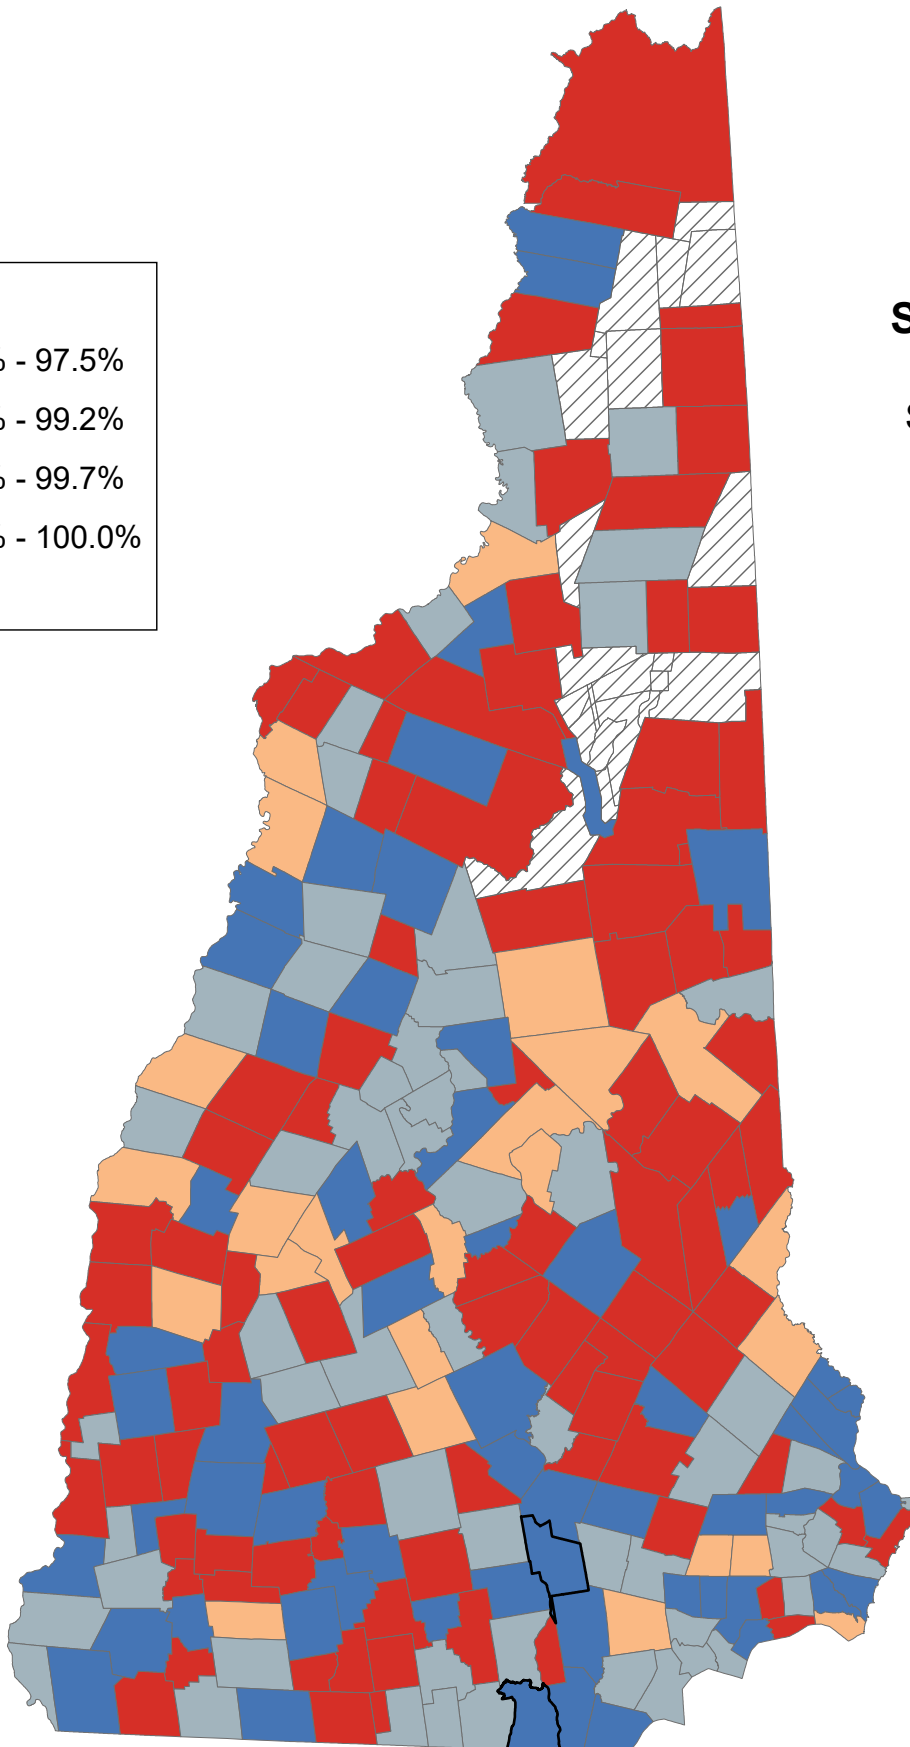

Percentage of Population Age 65+ Years White

State Average: 97.7%

Source: ACS, 2012-2016

Manchester Neighborhoods

Nashua Neighborhoods

% White

Acworth	95.78%	Dalton	98.79%	Haverhill	99.36%	Nelson	100.00%	South Hampton	100.00%	Manchester	
Albany	100.00%	Danbury	96.13%	Hebron	98.66%	New Boston	100.00%	Springfield	99.53%	Central Manchester	98.10%
Alexandria	98.94%	Danville	96.14%	Henniker	100.00%	New Castle	97.80%	Stark	100.00%	Manchester: West	94.32%
Allenstown	100.00%	Deerfield	100.00%	Hill	100.00%	New Durham	100.00%	Stewartstown	97.01%	Manchester: South	98.90%
Alstead	100.00%	Deering	100.00%	Hillsborough	100.00%	New Hampton	96.98%	Stoddard	96.84%	Manchester: North	93.26%
Alton	100.00%	Derry	99.52%	Hinsdale	99.06%	New Ipswich	100.00%	Strafford	100.00%	Manchester: East	98.05%
Amherst	100.00%	Dorchester	95.12%	Holderness	92.04%	New London	99.74%	Stratford	98.72%		
Andover	100.00%	Dover	95.99%	Hollis	98.81%	Newbury	99.16%	Stratham	98.75%	Nashua	
Antrim	91.91%	Dublin	99.27%	Hooksett	96.35%	Newfields	97.86%	Sugar Hill	100.00%	Nashua: Zip 03060	88.75%
Ashland	97.53%	Dummer	98.75%	Hopkinton	99.33%	Newington	95.98%	Sullivan	100.00%	Nashua: Zip 03062	91.72%
Atkinson	98.37%	Dunbarton	100.00%	Hudson	93.77%	Newmarket	94.83%	Sunapee	100.00%	Nashua: Zip 03063	96.93%
Auburn	97.69%	Durham	97.69%	Jackson	100.00%	Newport	99.39%	Surry	98.82%	Nashua: Zip 03064	98.72%
Barnstead	100.00%	East Kingston	100.00%	Jaffrey	98.75%	Newton	90.83%	Sutton	100.00%		
Barrington	98.88%	Easton	100.00%	Jefferson	100.00%	North Hampton	97.92%	Swanzey	96.73%		
Bartlett	100.00%	Eaton	100.00%	Keene	98.28%	Northfield	100.00%	Tamworth	100.00%		
Bath	99.17%	Effingham	100.00%	Kensington	98.48%	Northumberland	98.00%	Temple	100.00%		
Bedford	96.67%	Ellsworth	100.00%	Kingston	94.99%	Northwood	93.86%	Thornton	98.32%	Unincorporated Places	
Belmont	100.00%	Enfield	100.00%	Laconia	99.41%	Nottingham	98.55%	Tilton	97.17%	<i>Atkinson and Gilmanton Academy Grant</i>	
Bennington	100.00%	Epping	96.05%	Lancaster	99.54%	Orange	100.00%	Troy	100.00%	<i>Bean's Grant</i>	
Benton	92.05%	Epsom	100.00%	Landaff	99.07%	Orford	93.16%	Tuftonboro	100.00%	<i>Bean's Purchase</i>	
Berlin	97.88%	Errol	100.00%	Langdon	97.62%	Ossipee	99.44%	Unity	96.67%	<i>Cambridge</i>	
Bethlehem	100.00%	Exeter	98.72%	Lebanon	98.49%	Pelham	97.19%	Wakefield	100.00%	<i>Chandler's Purchase</i>	
Boscawen	98.50%	Farmington	100.00%	Lee	100.00%	Pembroke	97.77%	Walpole	100.00%	<i>Crawford's Purchase</i>	
Bow	96.95%	Fitzwilliam	99.10%	Lempster	100.00%	Peterborough	97.53%	Warner	98.80%	<i>Cutt's Grant</i>	
Bradford	98.55%	Francestown	92.49%	Lincoln	100.00%	Piermont	94.85%	Warren	98.76%	<i>Dix's Grant</i>	
Brentwood	99.64%	Franconia	97.39%	Lisbon	97.93%	Pittsburg	100.00%	Washington	97.21%	<i>Dixville</i>	
Bridgewater	99.05%	Franklin	99.53%	Litchfield	100.00%	Pittsfield	100.00%	Waterville Valley	100.00%	<i>Erving's Location</i>	
Bristol	98.97%	Freedom	98.92%	Littleton	100.00%	Plainfield	99.34%	Weare	97.77%	<i>Green's Grant</i>	
Brookfield	100.00%	Fremont	99.43%	Londonderry	97.42%	Plaistow	99.01%	Webster	99.36%	<i>Hadley's Purchase</i>	
Brookline	98.72%	Gilford	99.14%	Loudon	100.00%	Plymouth	98.05%	Wentworth	99.15%	<i>Kilkenny</i>	
Campton	97.67%	Gilmanton	94.61%	Lyman	100.00%	Portsmouth	96.02%	Westmoreland	96.33%	<i>Livermore</i>	
Canaan	100.00%	Gilsum	97.30%	Lyme	98.73%	Randolph	98.60%	Whitefield	96.36%	<i>Low and Burbank's Grant</i>	
Candia	95.45%	Goffstown	97.59%	Lyndeborough	100.00%	Raymond	100.00%	Wilmot	99.71%	<i>Martin's Location</i>	
Canterbury	100.00%	Gorham	100.00%	Madbury	93.82%	Richmond	100.00%	Wilton	100.00%	<i>Millsfield</i>	
Carroll	100.00%	Goshen	100.00%	Madison	100.00%	Rindge	93.27%	Winchester	96.56%	<i>Odell</i>	
Center Harbor	100.00%	Grafton	99.02%	Manchester	95.90%	Rochester	99.66%	Windham	97.84%	<i>Pinkham's Grant</i>	
Charlestown	100.00%	Grantham	96.71%	Marlborough	96.75%	Rollinsford	97.16%	Windsor	100.00%	<i>Sargent's Purchase</i>	
Chatham	100.00%	Greenfield	95.97%	Marlow	100.00%	Roxbury	100.00%	Wolfeboro	100.00%	<i>Second College Grant</i>	
Chester	98.49%	Greenland	100.00%	Mason	98.09%	Rumney	94.22%	Woodstock	92.14%	<i>Success</i>	
Chesterfield	98.32%	Greenville	100.00%	Meredith	99.51%	Rye	100.00%			<i>Thompson and Meserves Purchase</i>	
Chichester	100.00%	Groton	100.00%	Merrimack	98.91%	Salem	98.01%			<i>Wentworth's Location</i>	
Claremont	100.00%	Hale's Location	100.00%	Middleton	95.41%	Salisbury	95.71%				
Clarksville	100.00%	Hampstead	98.13%	Milan	100.00%	Sanbornton	98.85%				
Colebrook	94.65%	Hampton	97.27%	Milford	98.67%	Sandown	97.31%				
Columbia	100.00%	Hampton Falls	96.94%	Milton	99.47%	Sandwich	99.49%				
Concord	97.09%	Hancock	100.00%	Monroe	100.00%	Seabrook	99.64%				
Conway	95.43%	Hanover	99.52%	Mont Vernon	94.41%	Sharon	100.00%				
Cornish	100.00%	Harrisville	100.00%	Moultonborough	99.34%	Shelburne	100.00%				
Croydon	100.00%	Hart's Location	75.00%	Nashua	92.71%	Somersworth	94.04%				