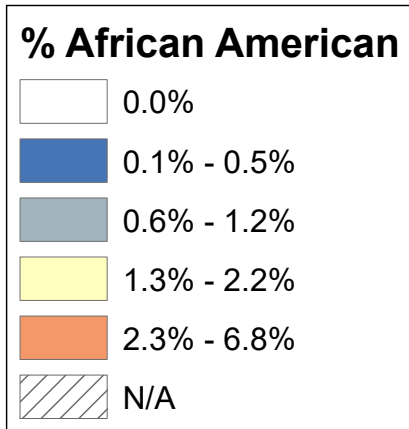

# Percentage of Population Age 65+ Years African American

**State Average: 0.5%**

Source: ACS, 2012-2016

**Manchester Neighborhoods**

**Nashua Neighborhoods**