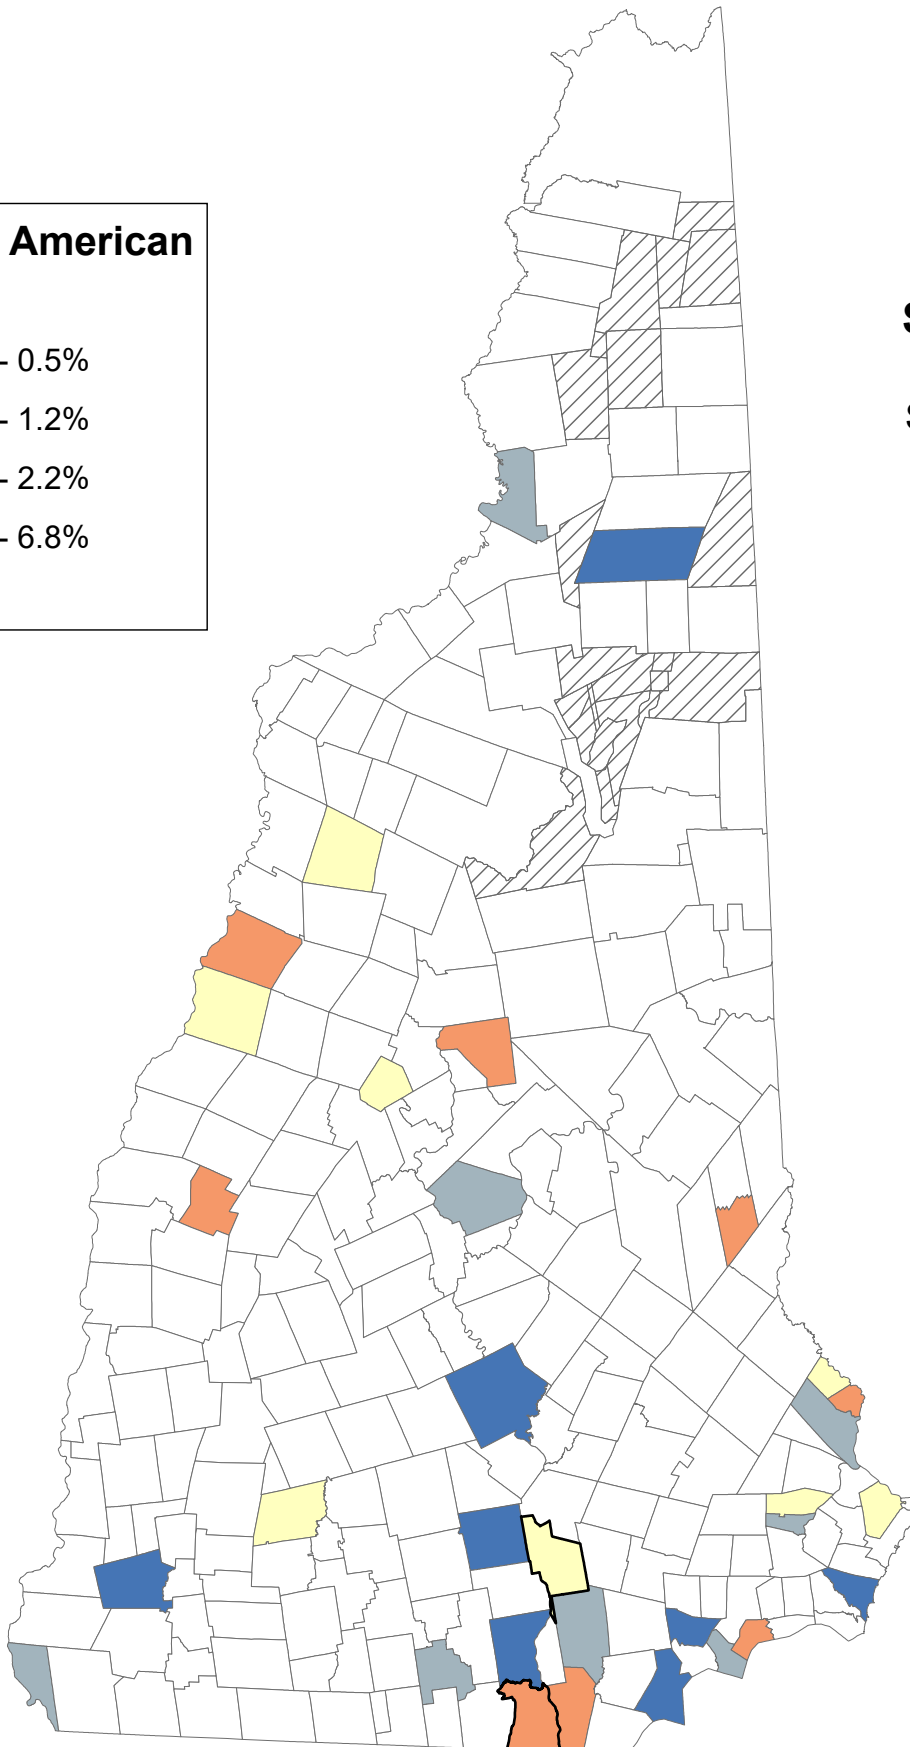

# Percentage of Population Age 65+ Years African American

**State Average: 0.5%**

Source: ACS, 2012-2016

**Manchester Neighborhoods**

**Nashua Neighborhoods**